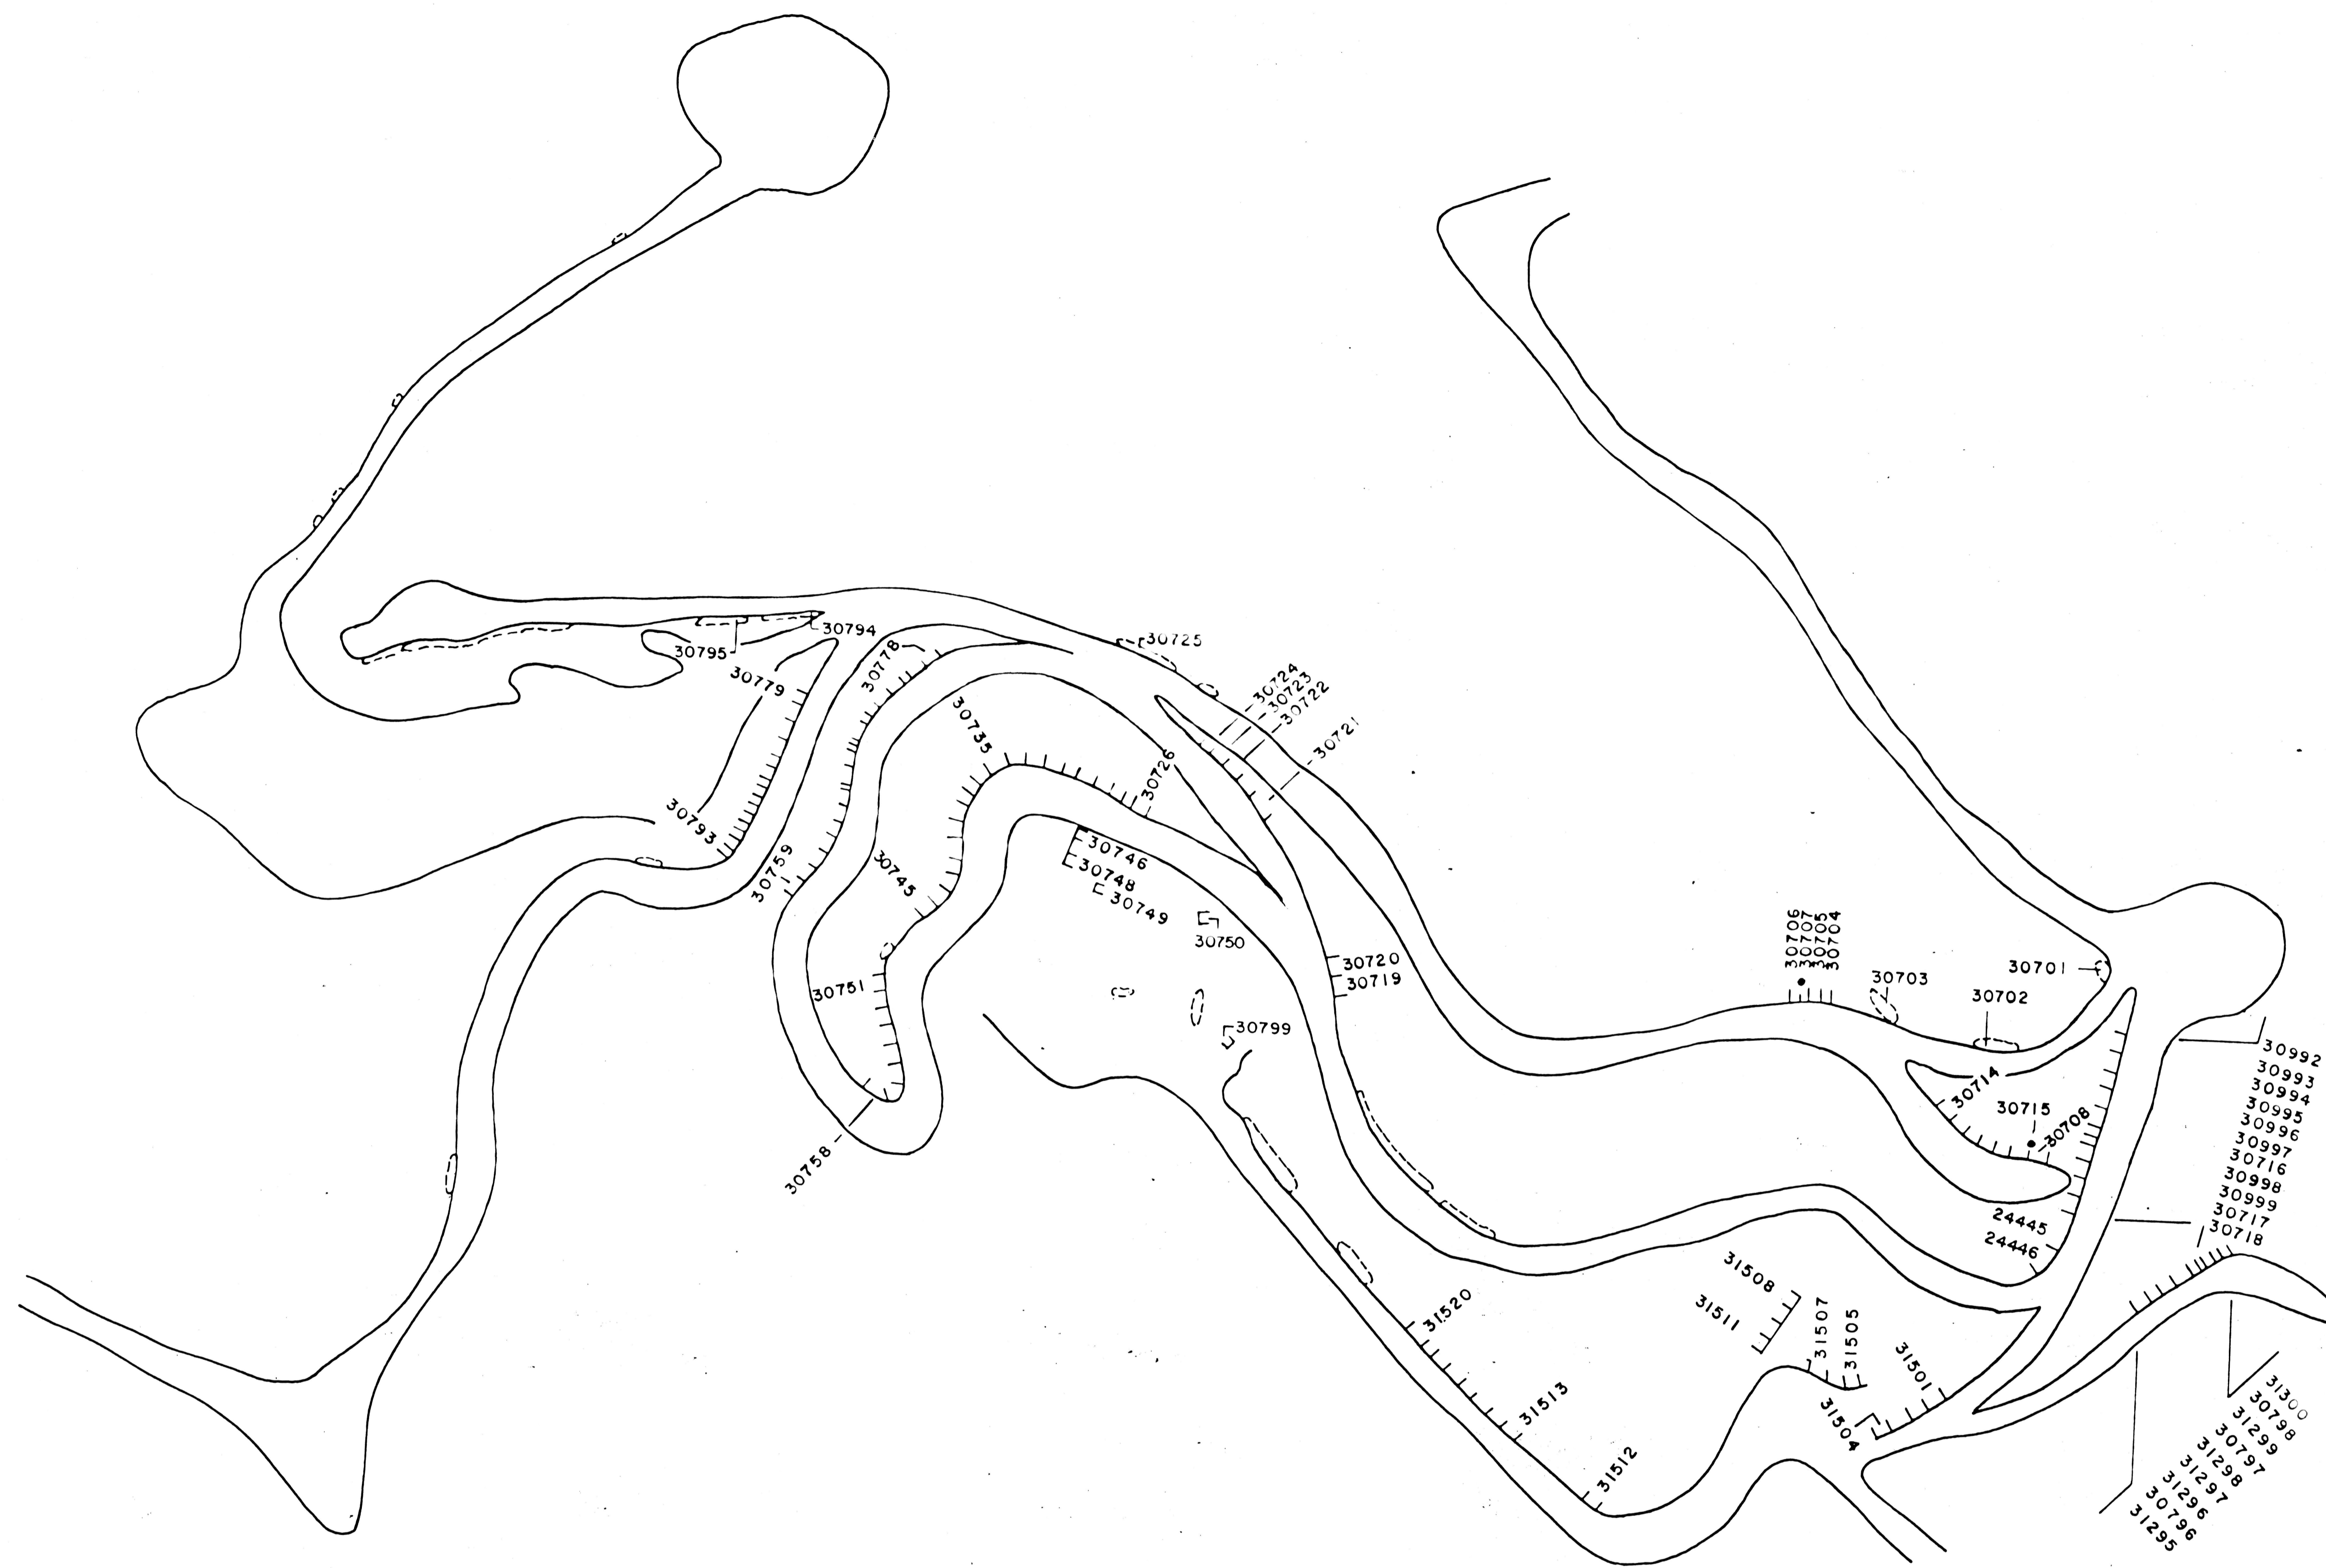

30
31

T 28 N

R 18 W

CAMBIOR Exploration USA

GOLD BASIN PROJECT
RED CLOUD ZONE

Sample Location Map

Mojave County, Arizona Section 30 & 31 T 28 N, R 18 W

COMPILED BY: L. Gaborit	REVISIONS	DATE
DATE: February 28, 1993		
MAP #:	SHEET	OF