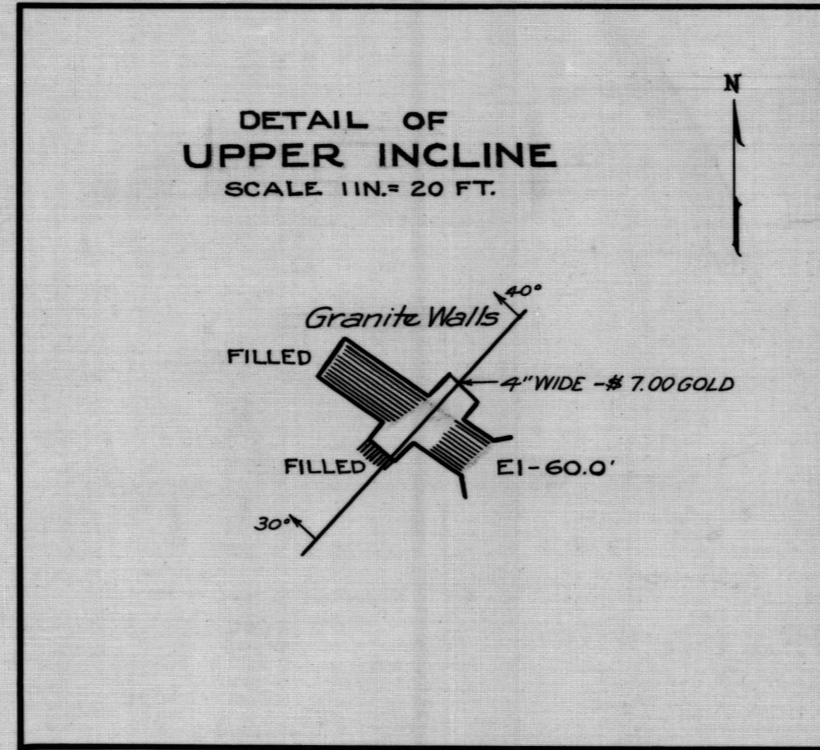

CLAIMS
SCALE: 1 IN. = 300 FT.

NORTHEASTERLY 2500'

INDEX MAP OF
YUMA CO. ARIZONA

AMERICAN SMELTING & REFINING CO.
WESTERN MINING DEPARTMENT
ACME GOLD MINING CO.
CASTLE DOME MINING DIST. YUMA CO. ARIZONA
CLAIMS, WORKINGS AND LOCATION

SURVEYED BY S.A.S.	DATE APRIL 1932	FILE NO.
DRAWN BY S.A.S.	SCALE:	2-309
TRACED BY K.R.		

505 JAN 24 1932 8 00 AM STYLER