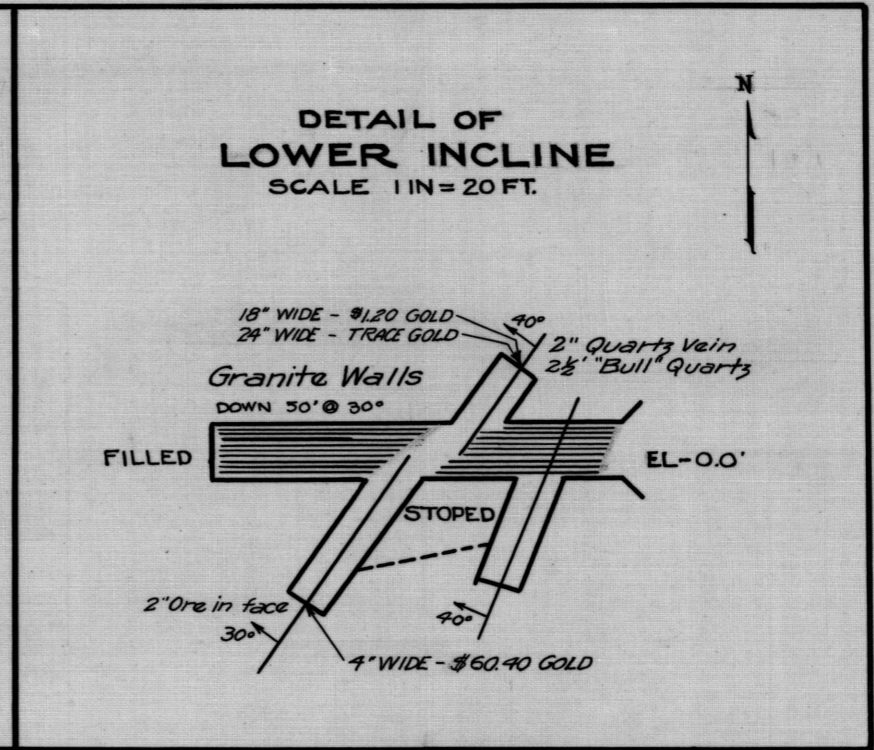

CLAIMS
SCALE: 1 IN. = 300 FT.

NORTHEASTERLY 2500'

INDEX MAP OF
YUMA CO. ARIZONA

AMERICAN SMELTING & REFINING CO.
WESTERN MINING DEPARTMENT
ACME GOLD MINING CO.
CASTLE DOME MINING DIST. YUMA CO. ARIZONA
CLAIMS, WORKINGS AND LOCATION

SURVEYED BY S.A.S.	DATE APRIL 1932	FILE NO.
DRAWN BY S.A.S.	SCALE:	2-309
TRACED BY K.R.		

505 JAN 24 1932 8 00 AM STYLER