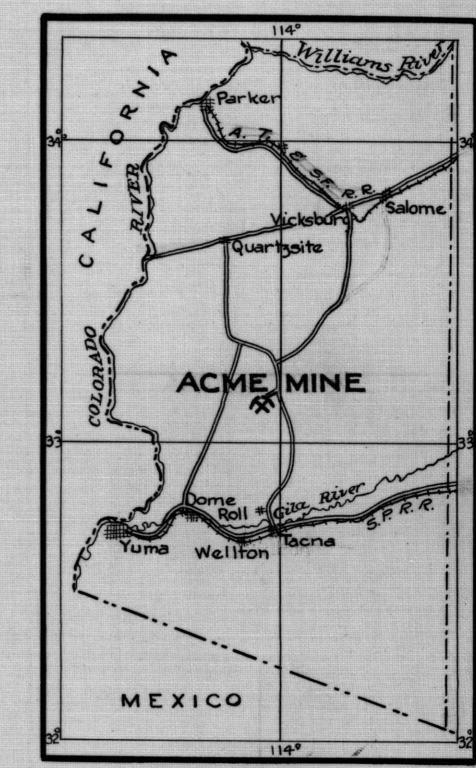

CLAIMS
SCALE: 1 IN. = 300 FT.

NORTHEASTERLY 2500'

INDEX MAP OF
YUMA CO. ARIZONA

AMERICAN SMELTING & REFINING CO.
WESTERN MINING DEPARTMENT
ACME GOLD MINING CO.
CASTLE DOME MINING DIST. YUMA CO. ARIZONA
CLAIMS, WORKINGS AND LOCATION

SURVEYED BY S.A.S.	DATE APRIL 1932	FILE NO.
DRAWN BY S.A.S.	SCALE:	2-309
TRACED BY K.R.		

505 JAN 24 1932 8 00 AM STYLER