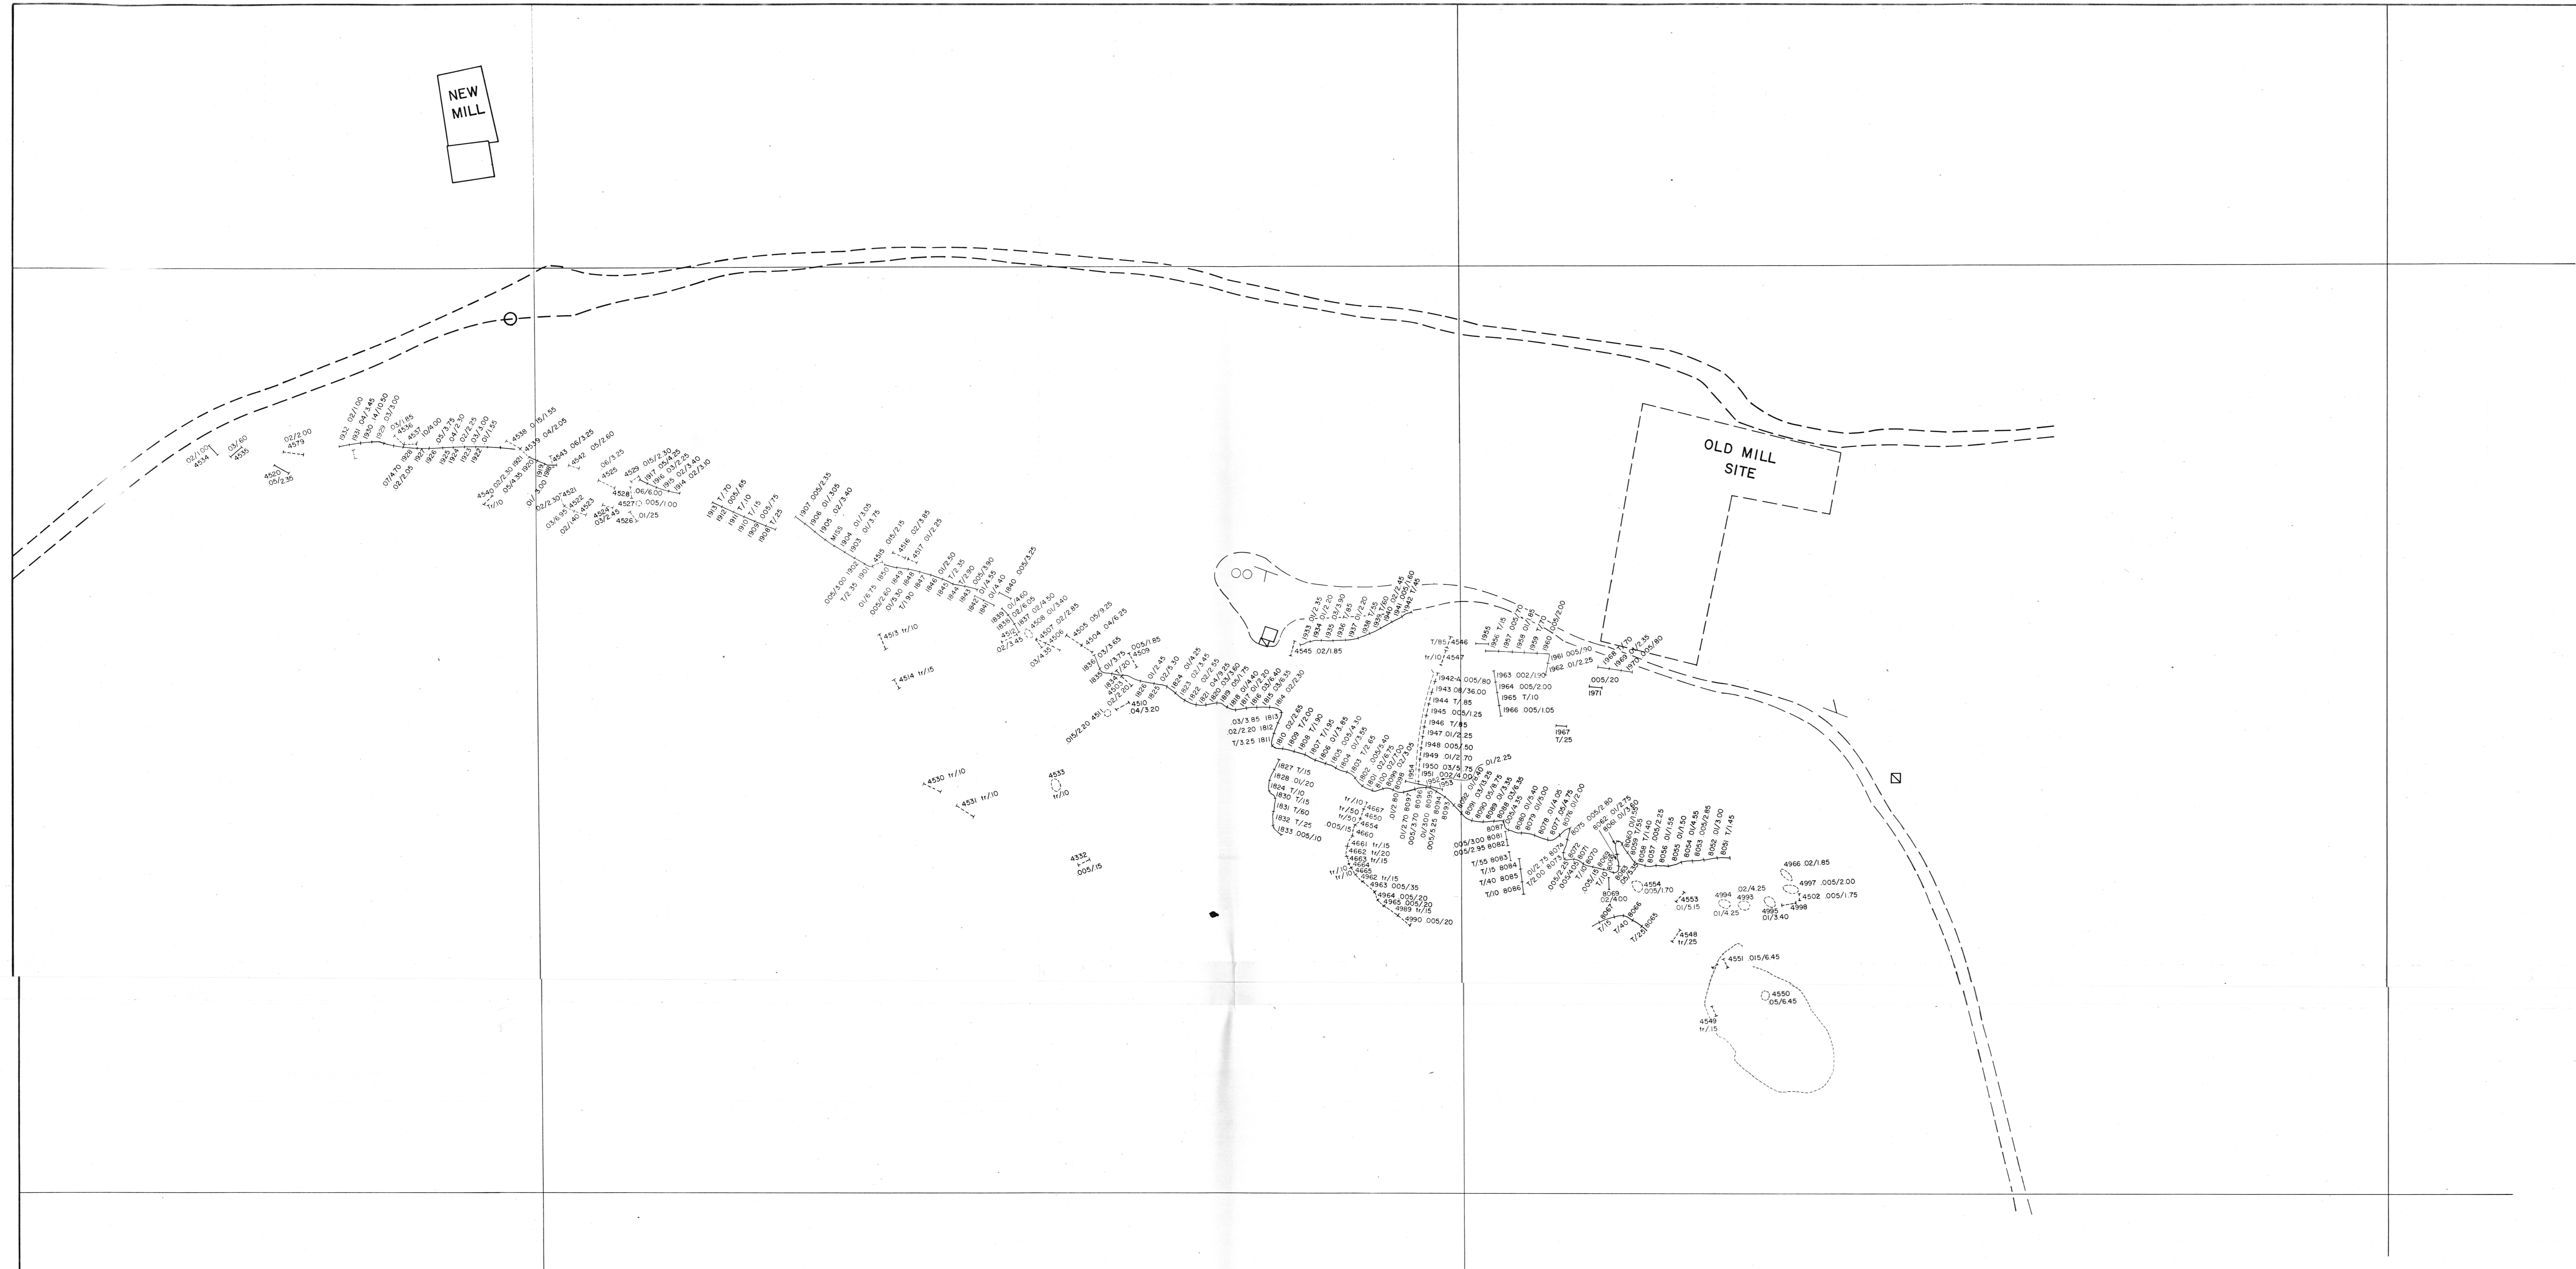

NEW
MILL

OLD
MILL
SITE

PLATORO MINES INC.
COMMONWEALTH MINE
PEARCE ARIZONA
SURFACE SAMPLING
SCALE: 1"=50'
BY: PAUL EIMON & BILL BROWN DATE: MAY 1975