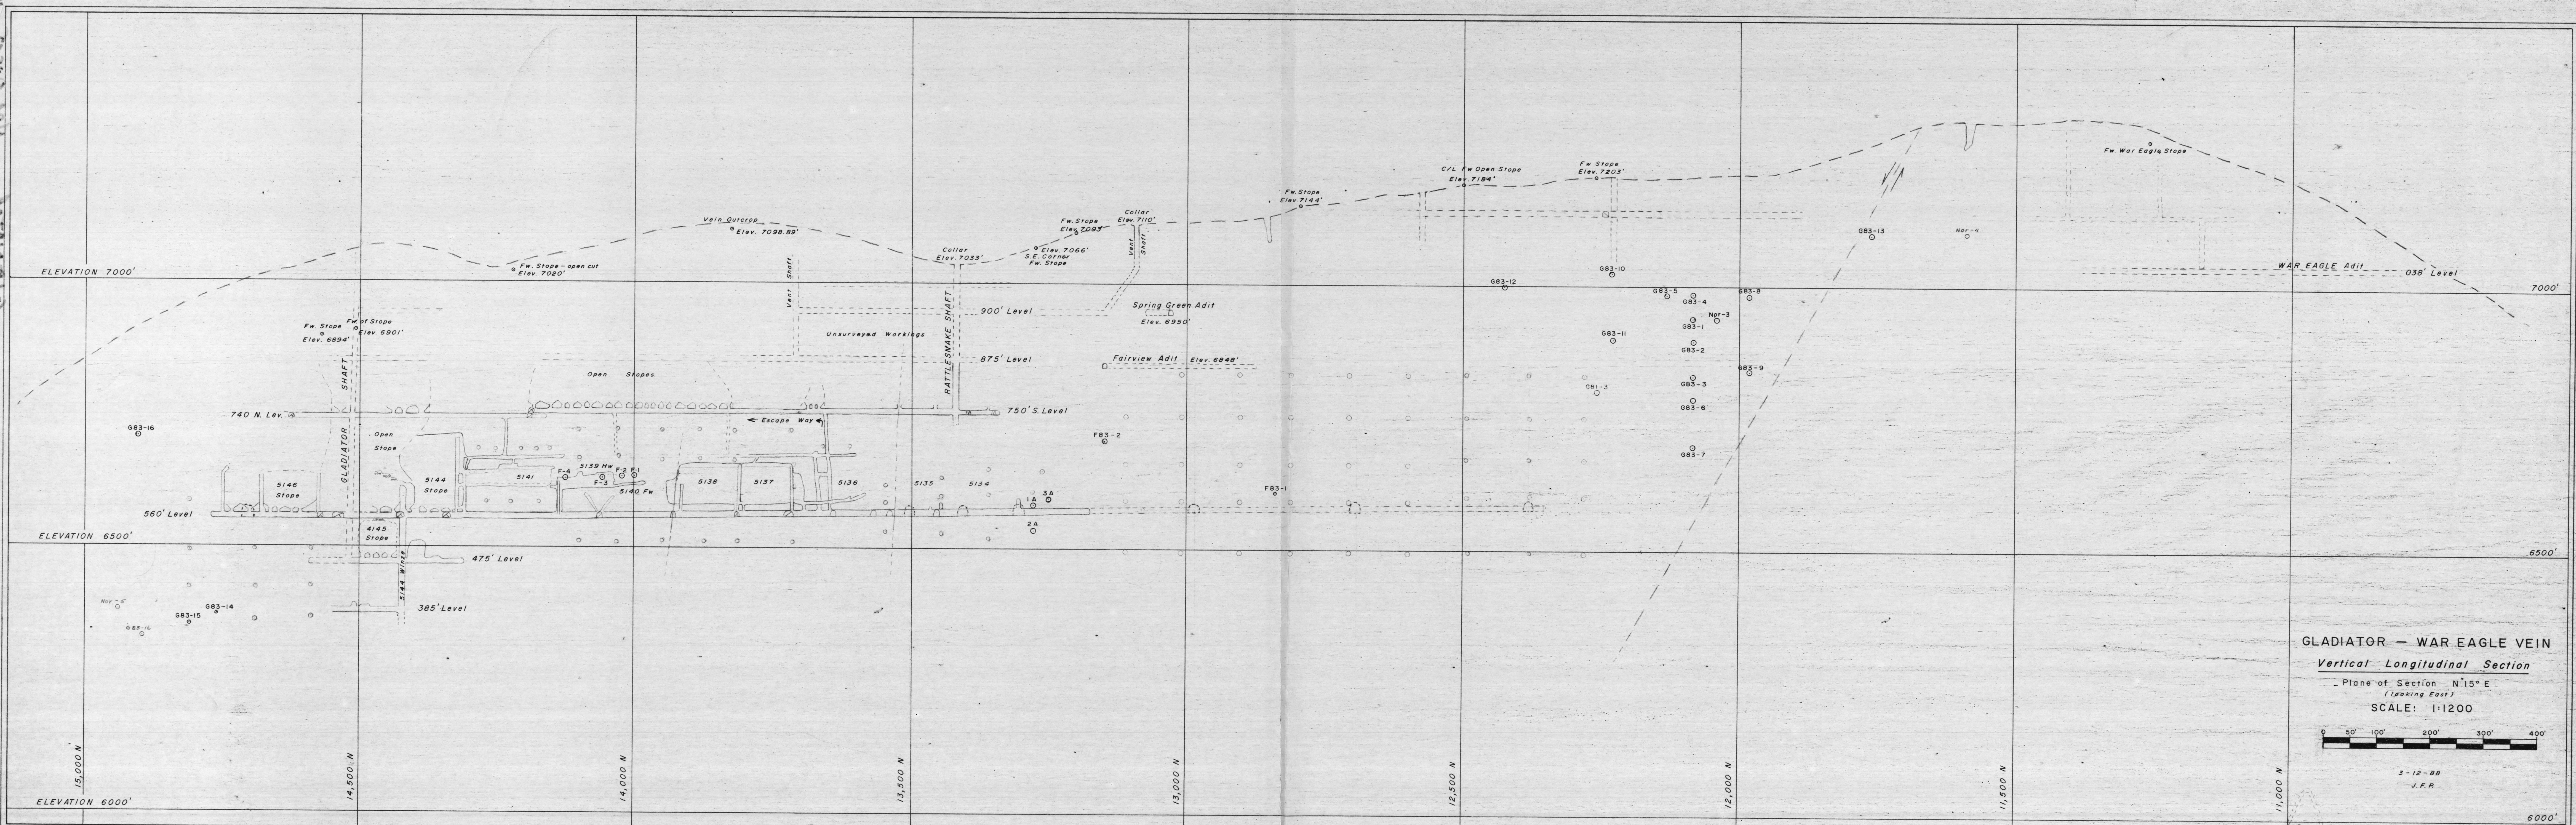

2501 - 7300 - ADV - NOV 1928

**GLADIATOR - WAR EAGLE VEIN**  
**Vertical Longitudinal Section**  
 Plane of Section N15° E  
 (Looking East)  
 SCALE: 1:1200  
 3-12-28  
 J.F.R.

**EXPLANATION**

- 750 Level
- 560 Level
- Proposed Development
- Broken Ore