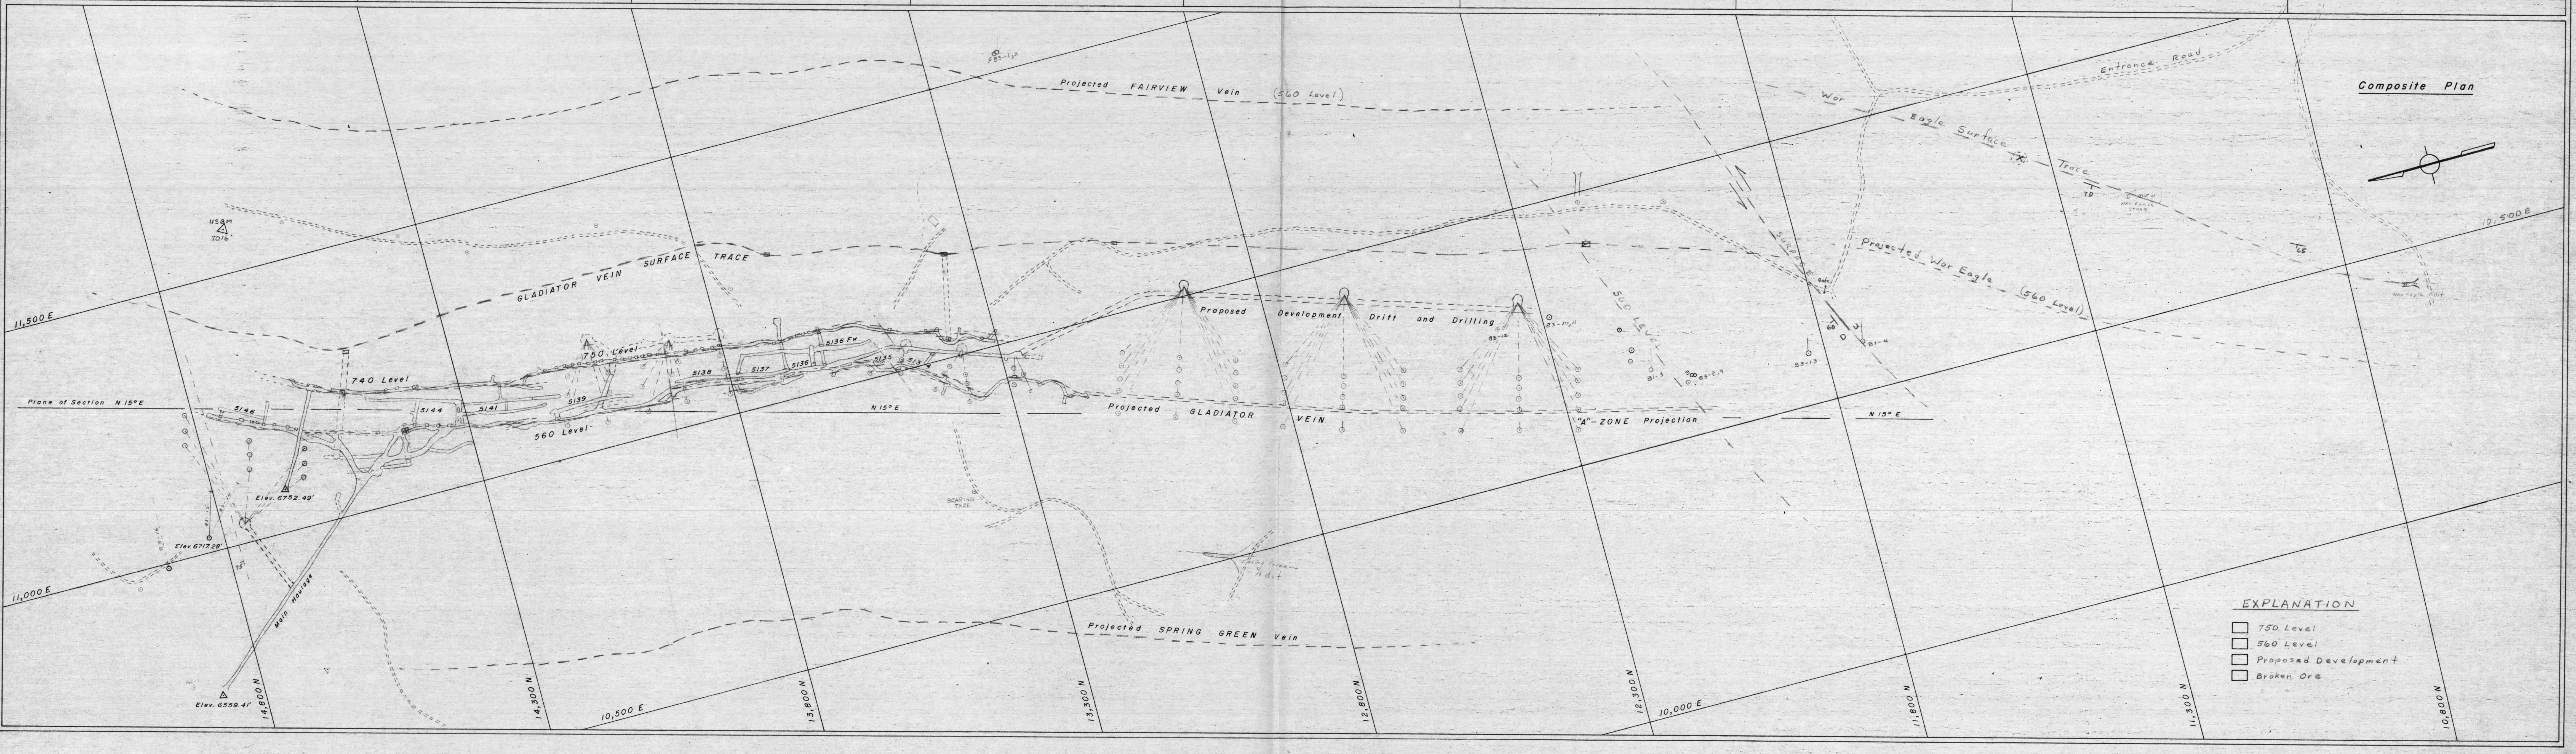

2501 - 7300 - ADV - NOV 1928

**GLADIATOR - WAR EAGLE VEIN**  
**Vertical Longitudinal Section**  
 Plane of Section N15° E  
 (Looking East)  
 SCALE: 1:1200  
 3-12-28  
 J.F.R.

**EXPLANATION**

- 750 Level
- 560 Level
- Proposed Development
- Broken Ore