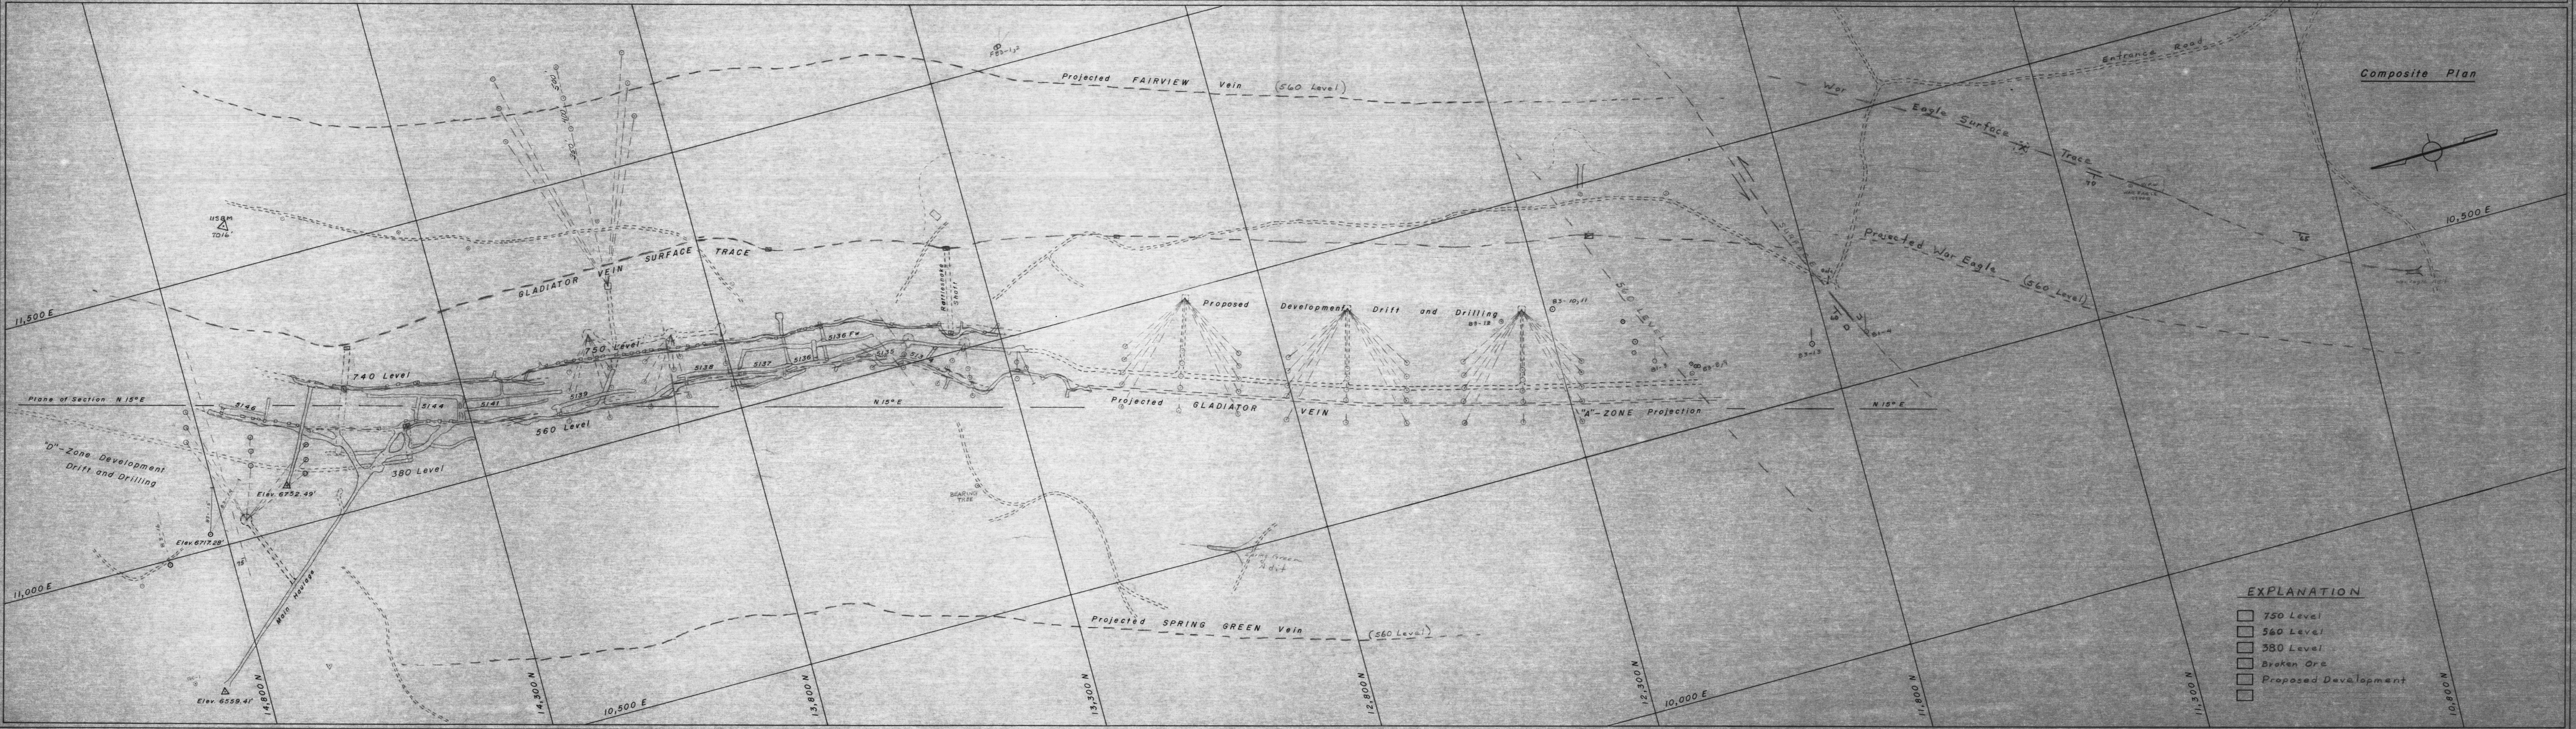

GLADIATOR - WAR EAGLE VEIN  
 Vertical Longitudinal Section  
 Plane of Section N 15° E  
 (Looking East)  
 SCALE: 1:1200

3-12-88  
 J.F.A.  
 Rev. 6-8-88

Composite Plan

- EXPLANATION
- 750 Level
  - 560 Level
  - 380 Level
  - Broken Ore
  - Proposed Development