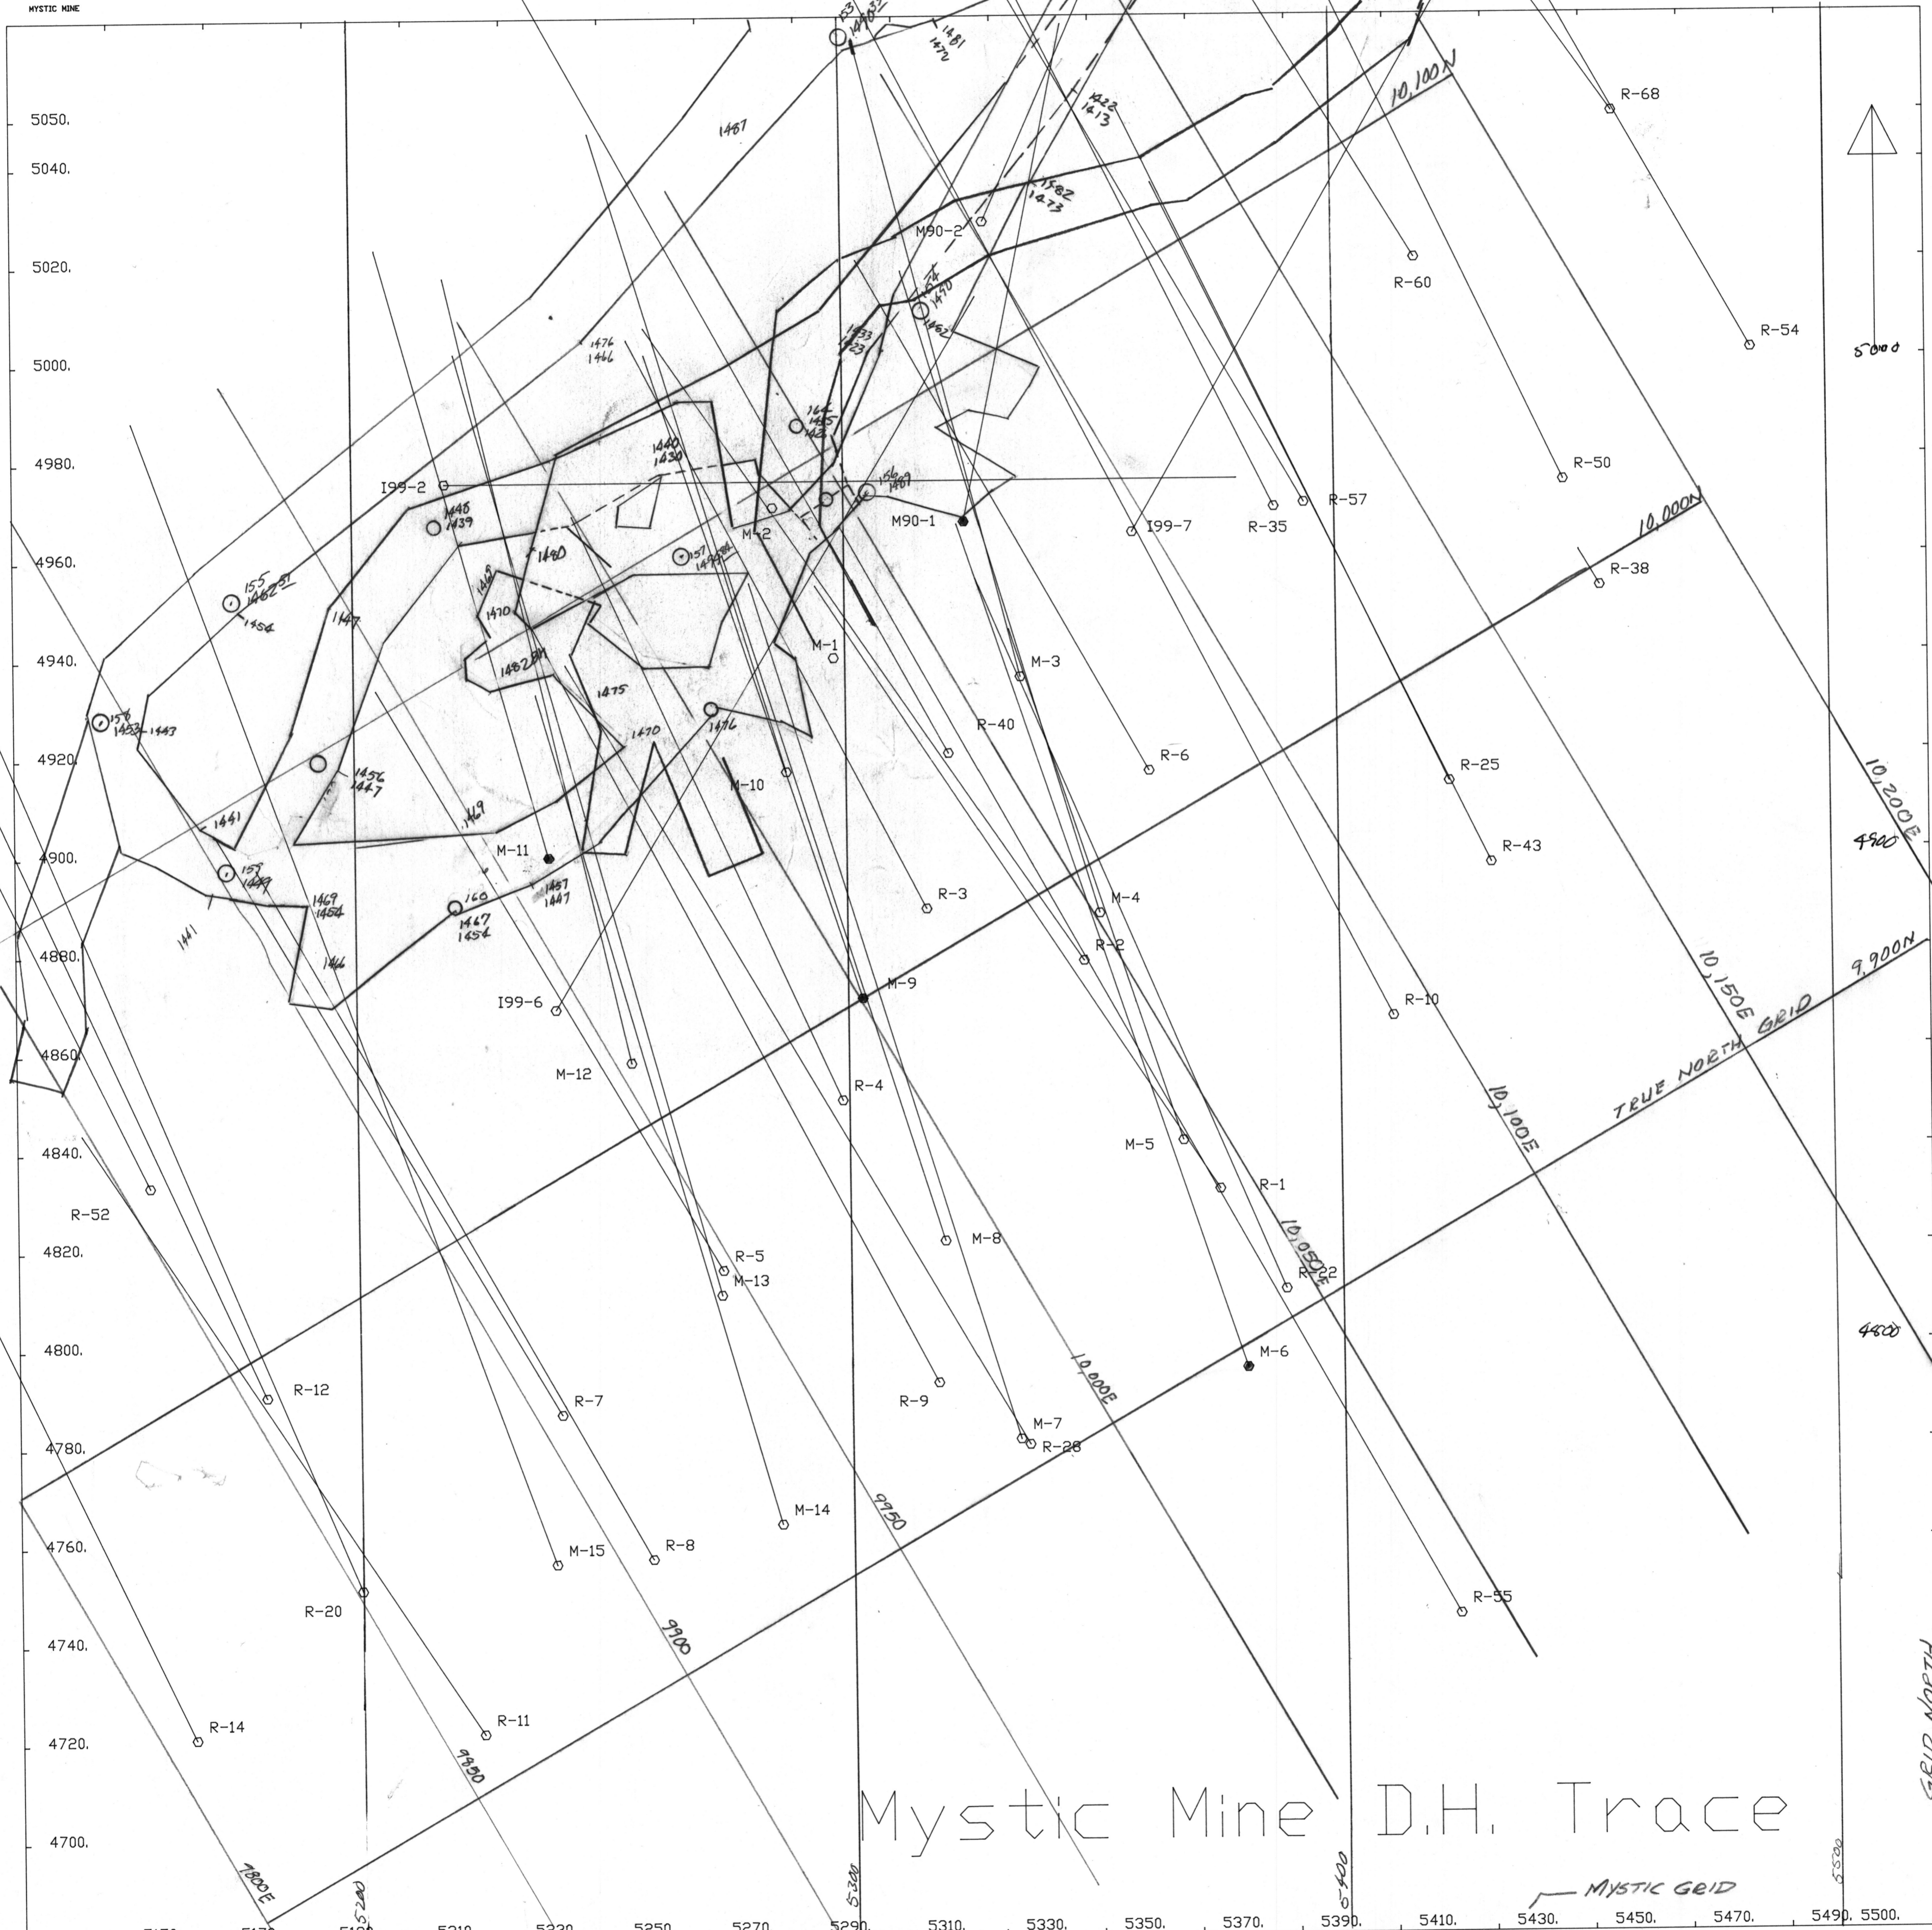

MYSTIC MINE

# Mystic Mine D.H. Trace

— MYSTIC GRID

GRID NORTH