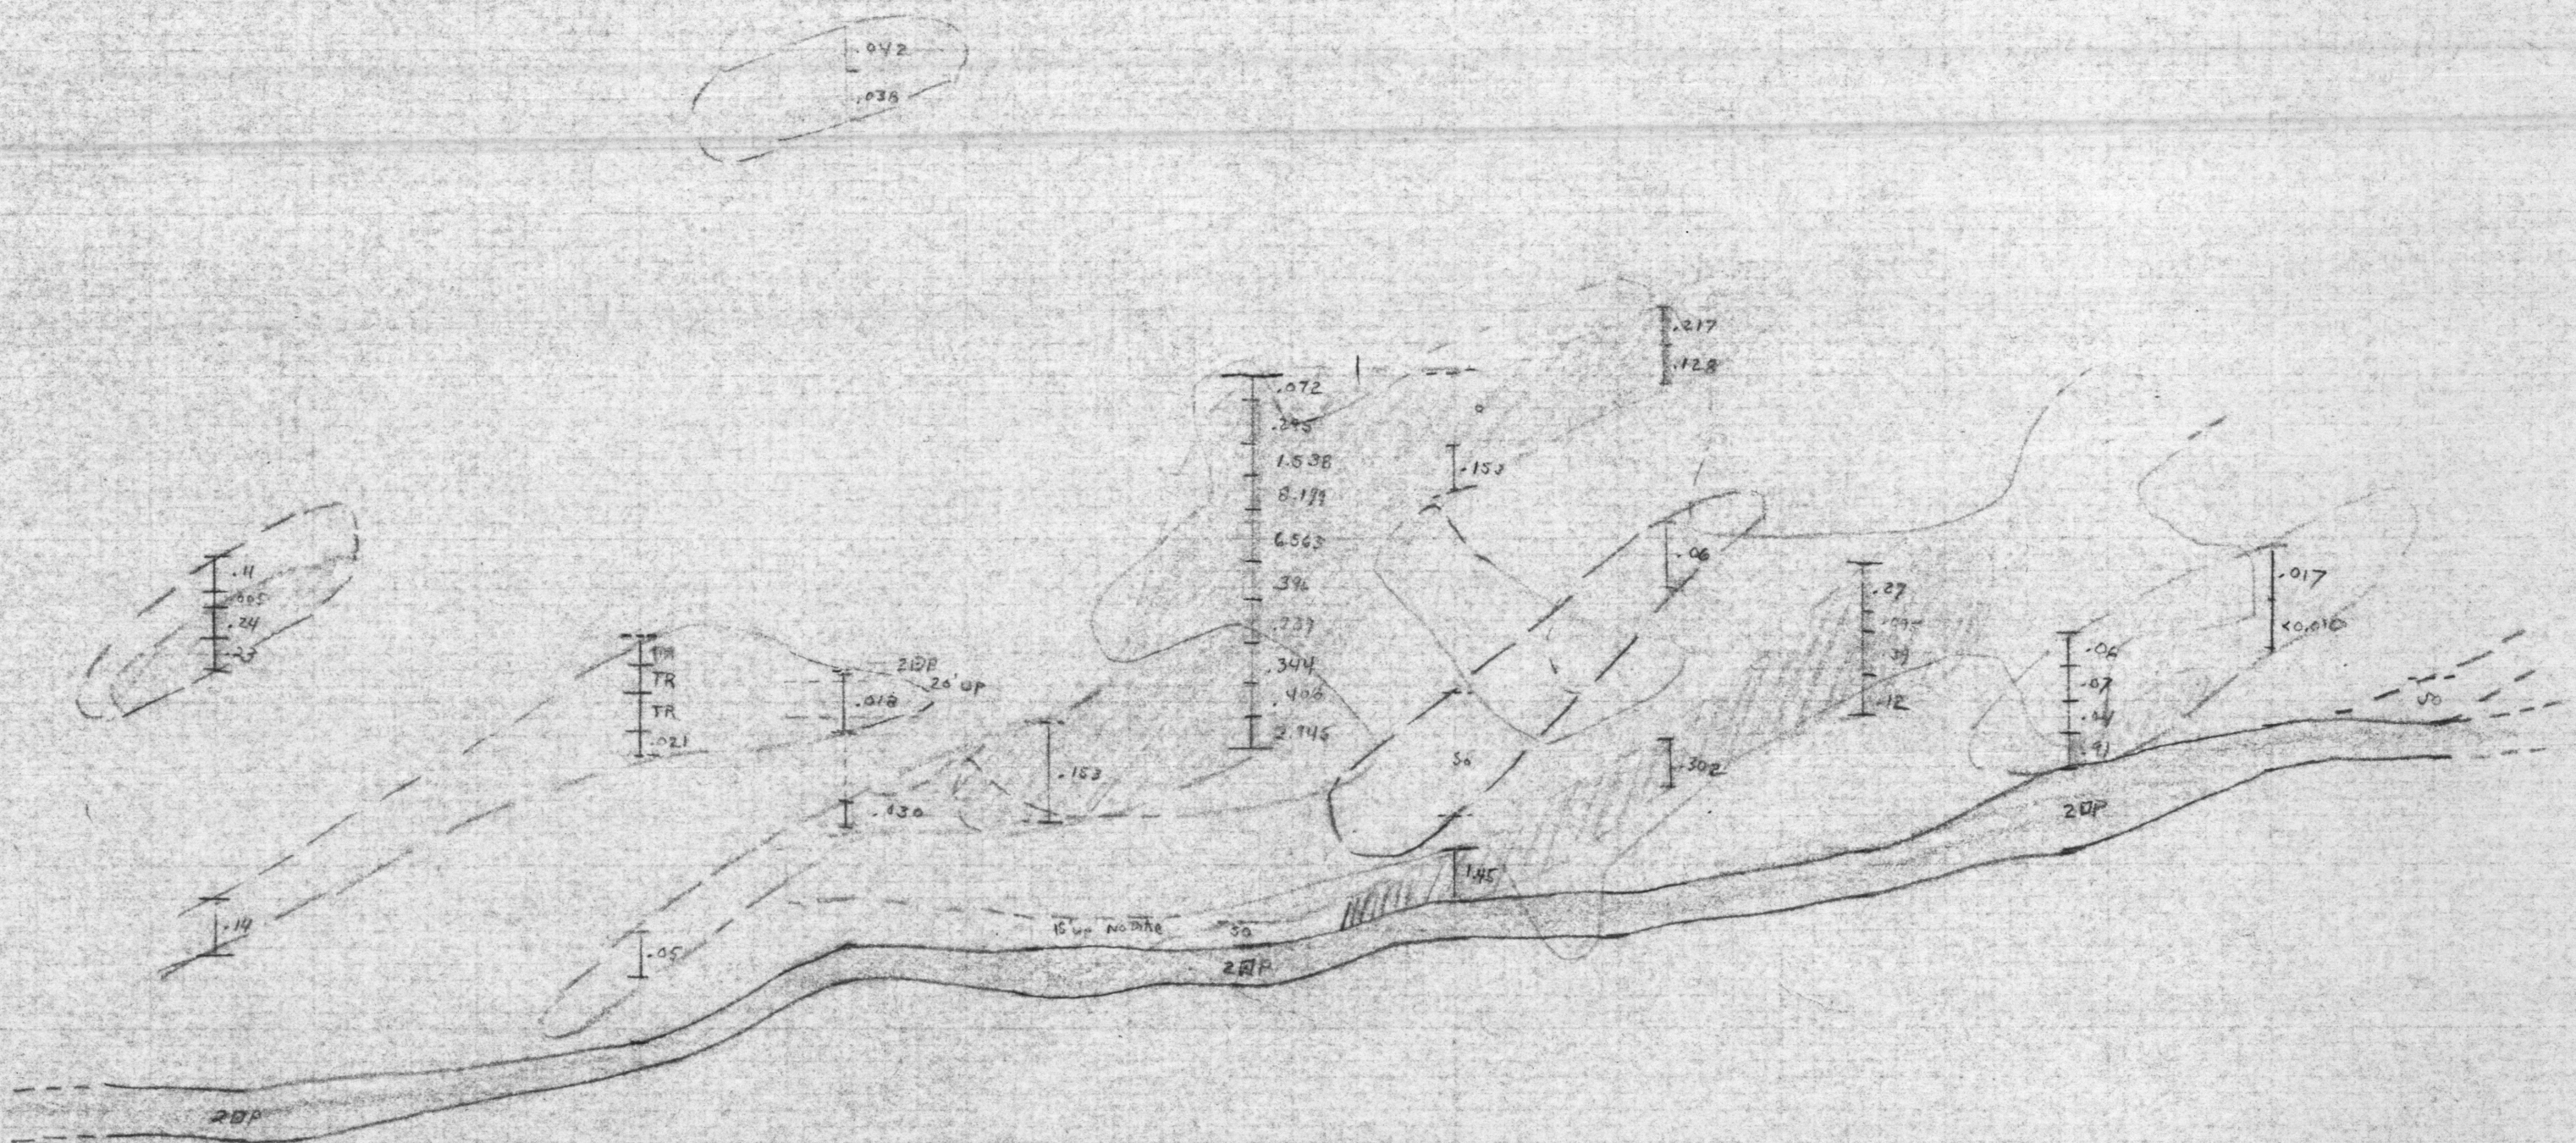

9800 N

10,000 E

9,900 N

9,900 N

10,000 N

9800 E

9900 E

10,000 E

10,100 E

DRIFT OUTLINE
 ORE GRADE

REPUBLIC GOLDFIELDS
 MYSTIC MINE
 LEVEL PLAN 1475' ELEV
 1"=20'
 S. PETSSEL 9-9-91