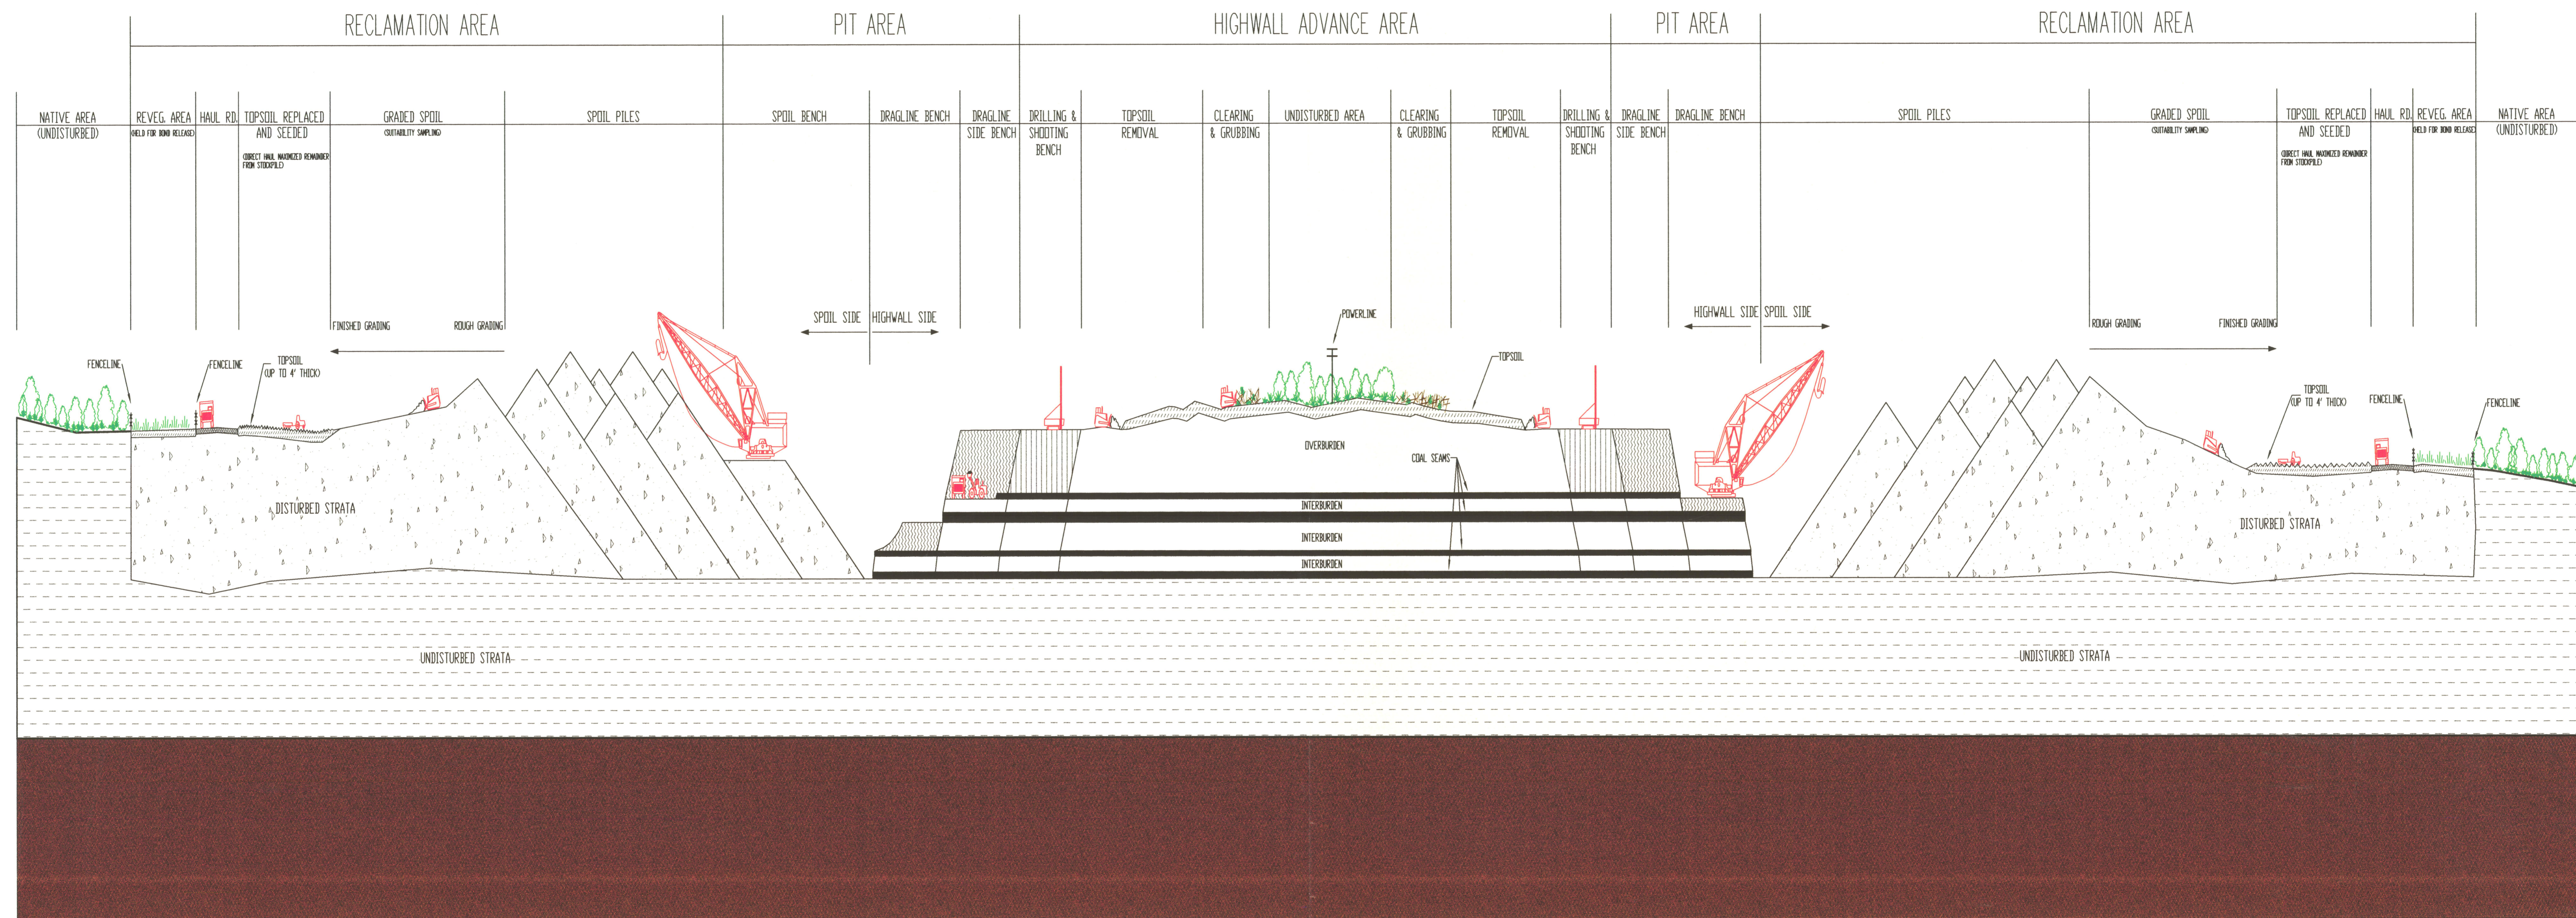

# MINING AND RECLAMATION ACTIVITIES DIAGRAM

TYPICAL MINING AND  
 RECLAMATION ACTIVITIES DIAGRAM  
 KAYENTA MINE  
 PEABODY WESTERN COAL COMPANY  
 1300 SOUTH YALE ST. FLAGSTAFF, AZ 86001  
 DESIGN BY: PWCC      SCALE: NOT TO SCALE  
 DRAWN BY: PWCC      DRAWING DATE: 2-8-96  
 CHECKED BY: JGS      PHOTO DATE: NONE  
 CONTOUR INTERVAL: NONE      DWG FILE: J21PIT2X.DWG

NOT TO SCALE