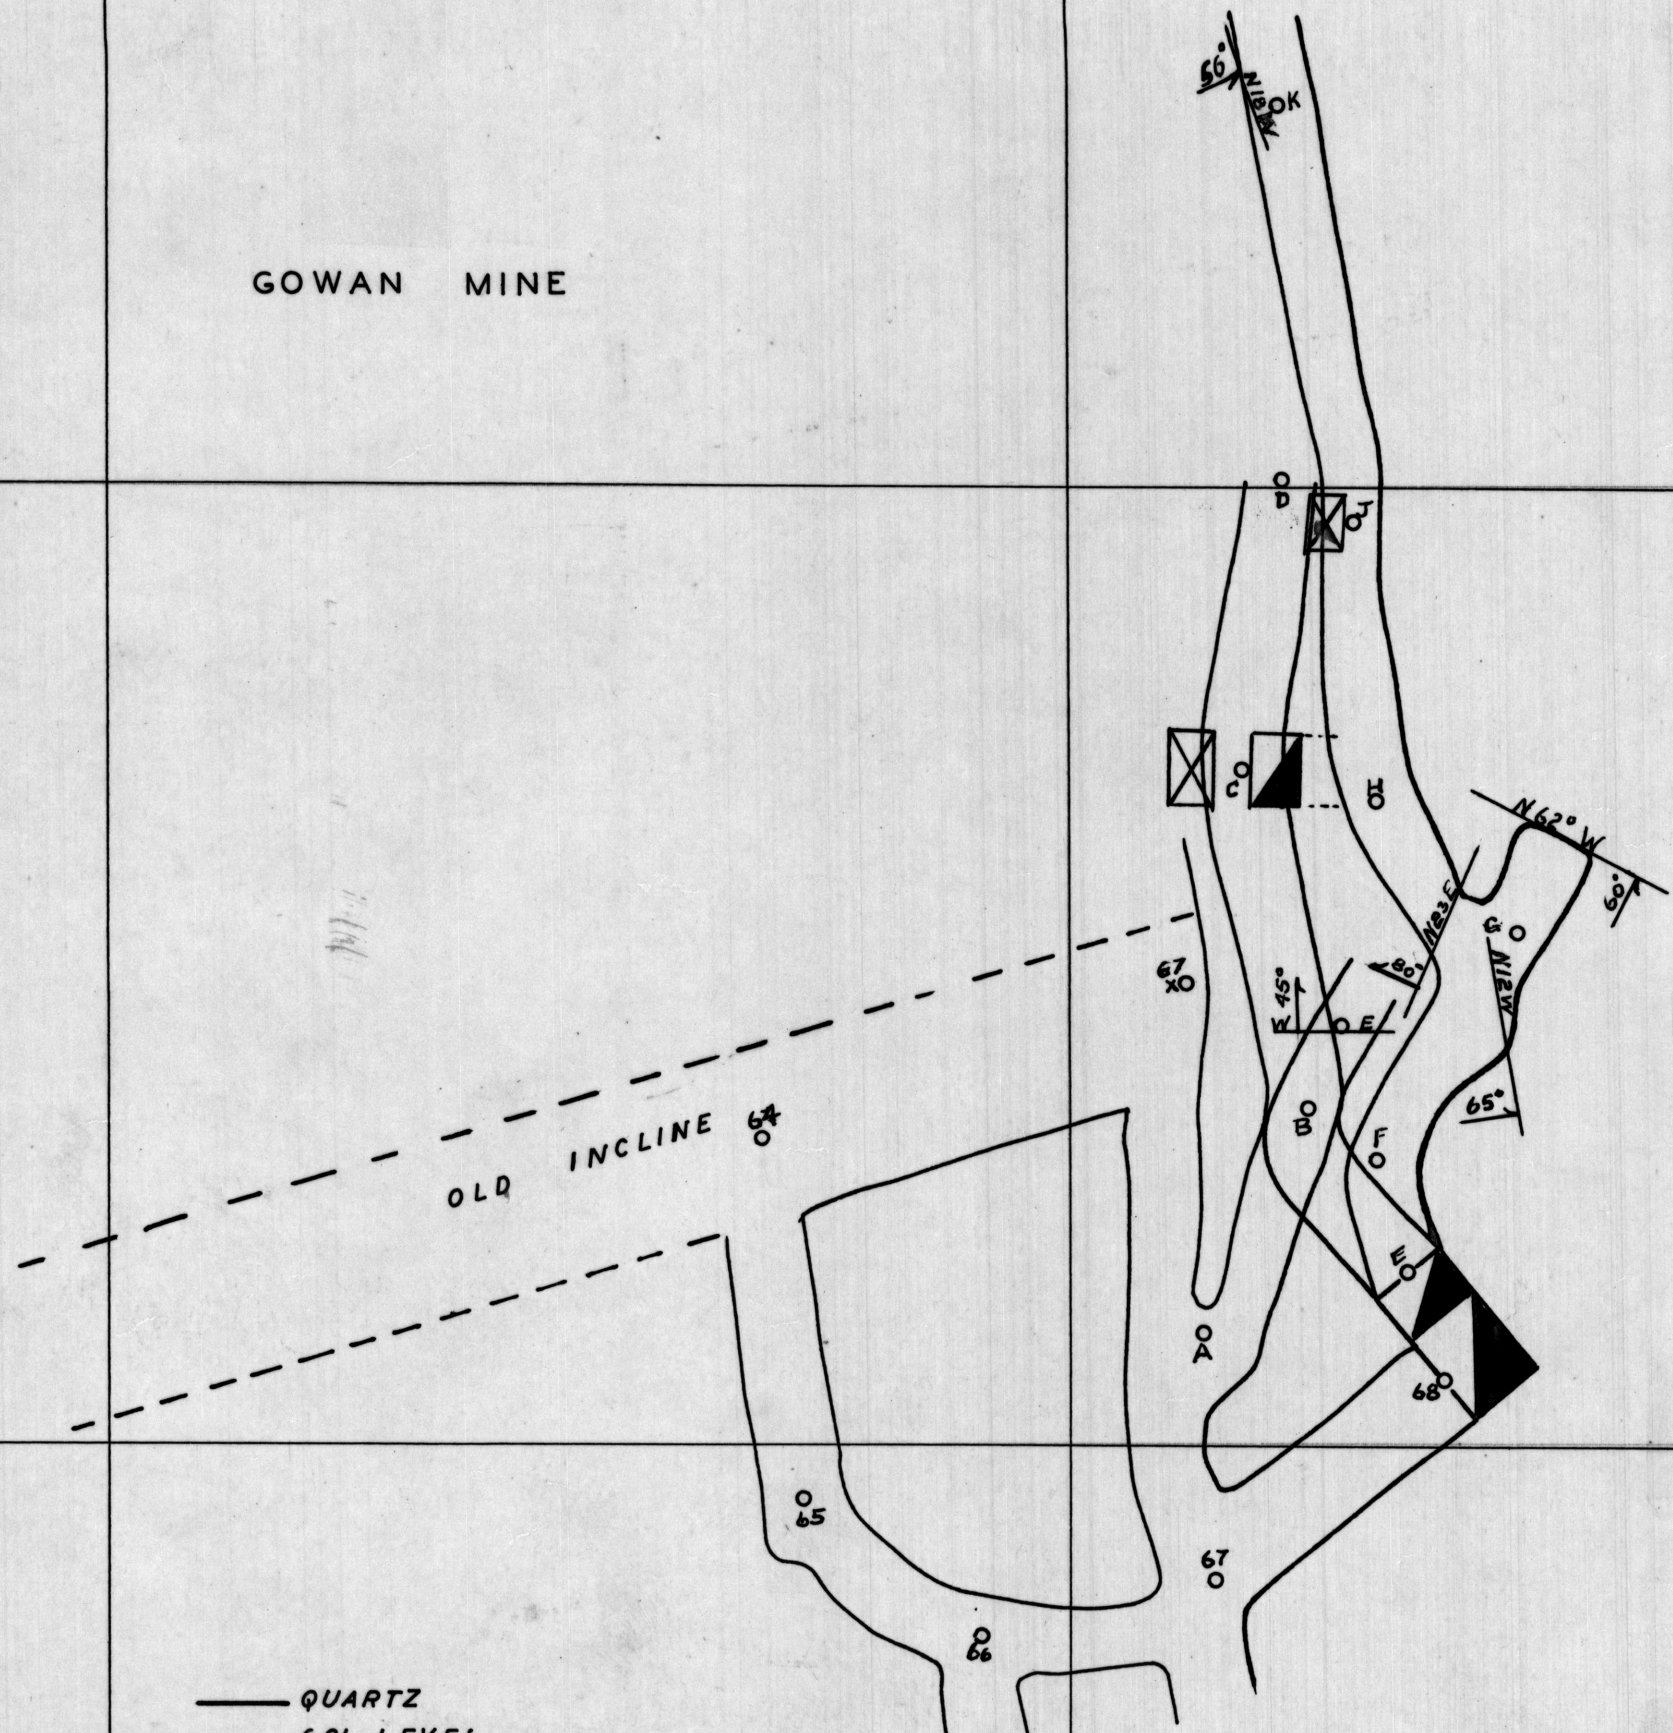

GOWAN MINE

- QUARTZ
- 60' LEVEL
- INTERMEDIATE
- 100' LEVEL

SCALE: 1 IN - 10 FT

ADM MR 0224-004

5-1-39