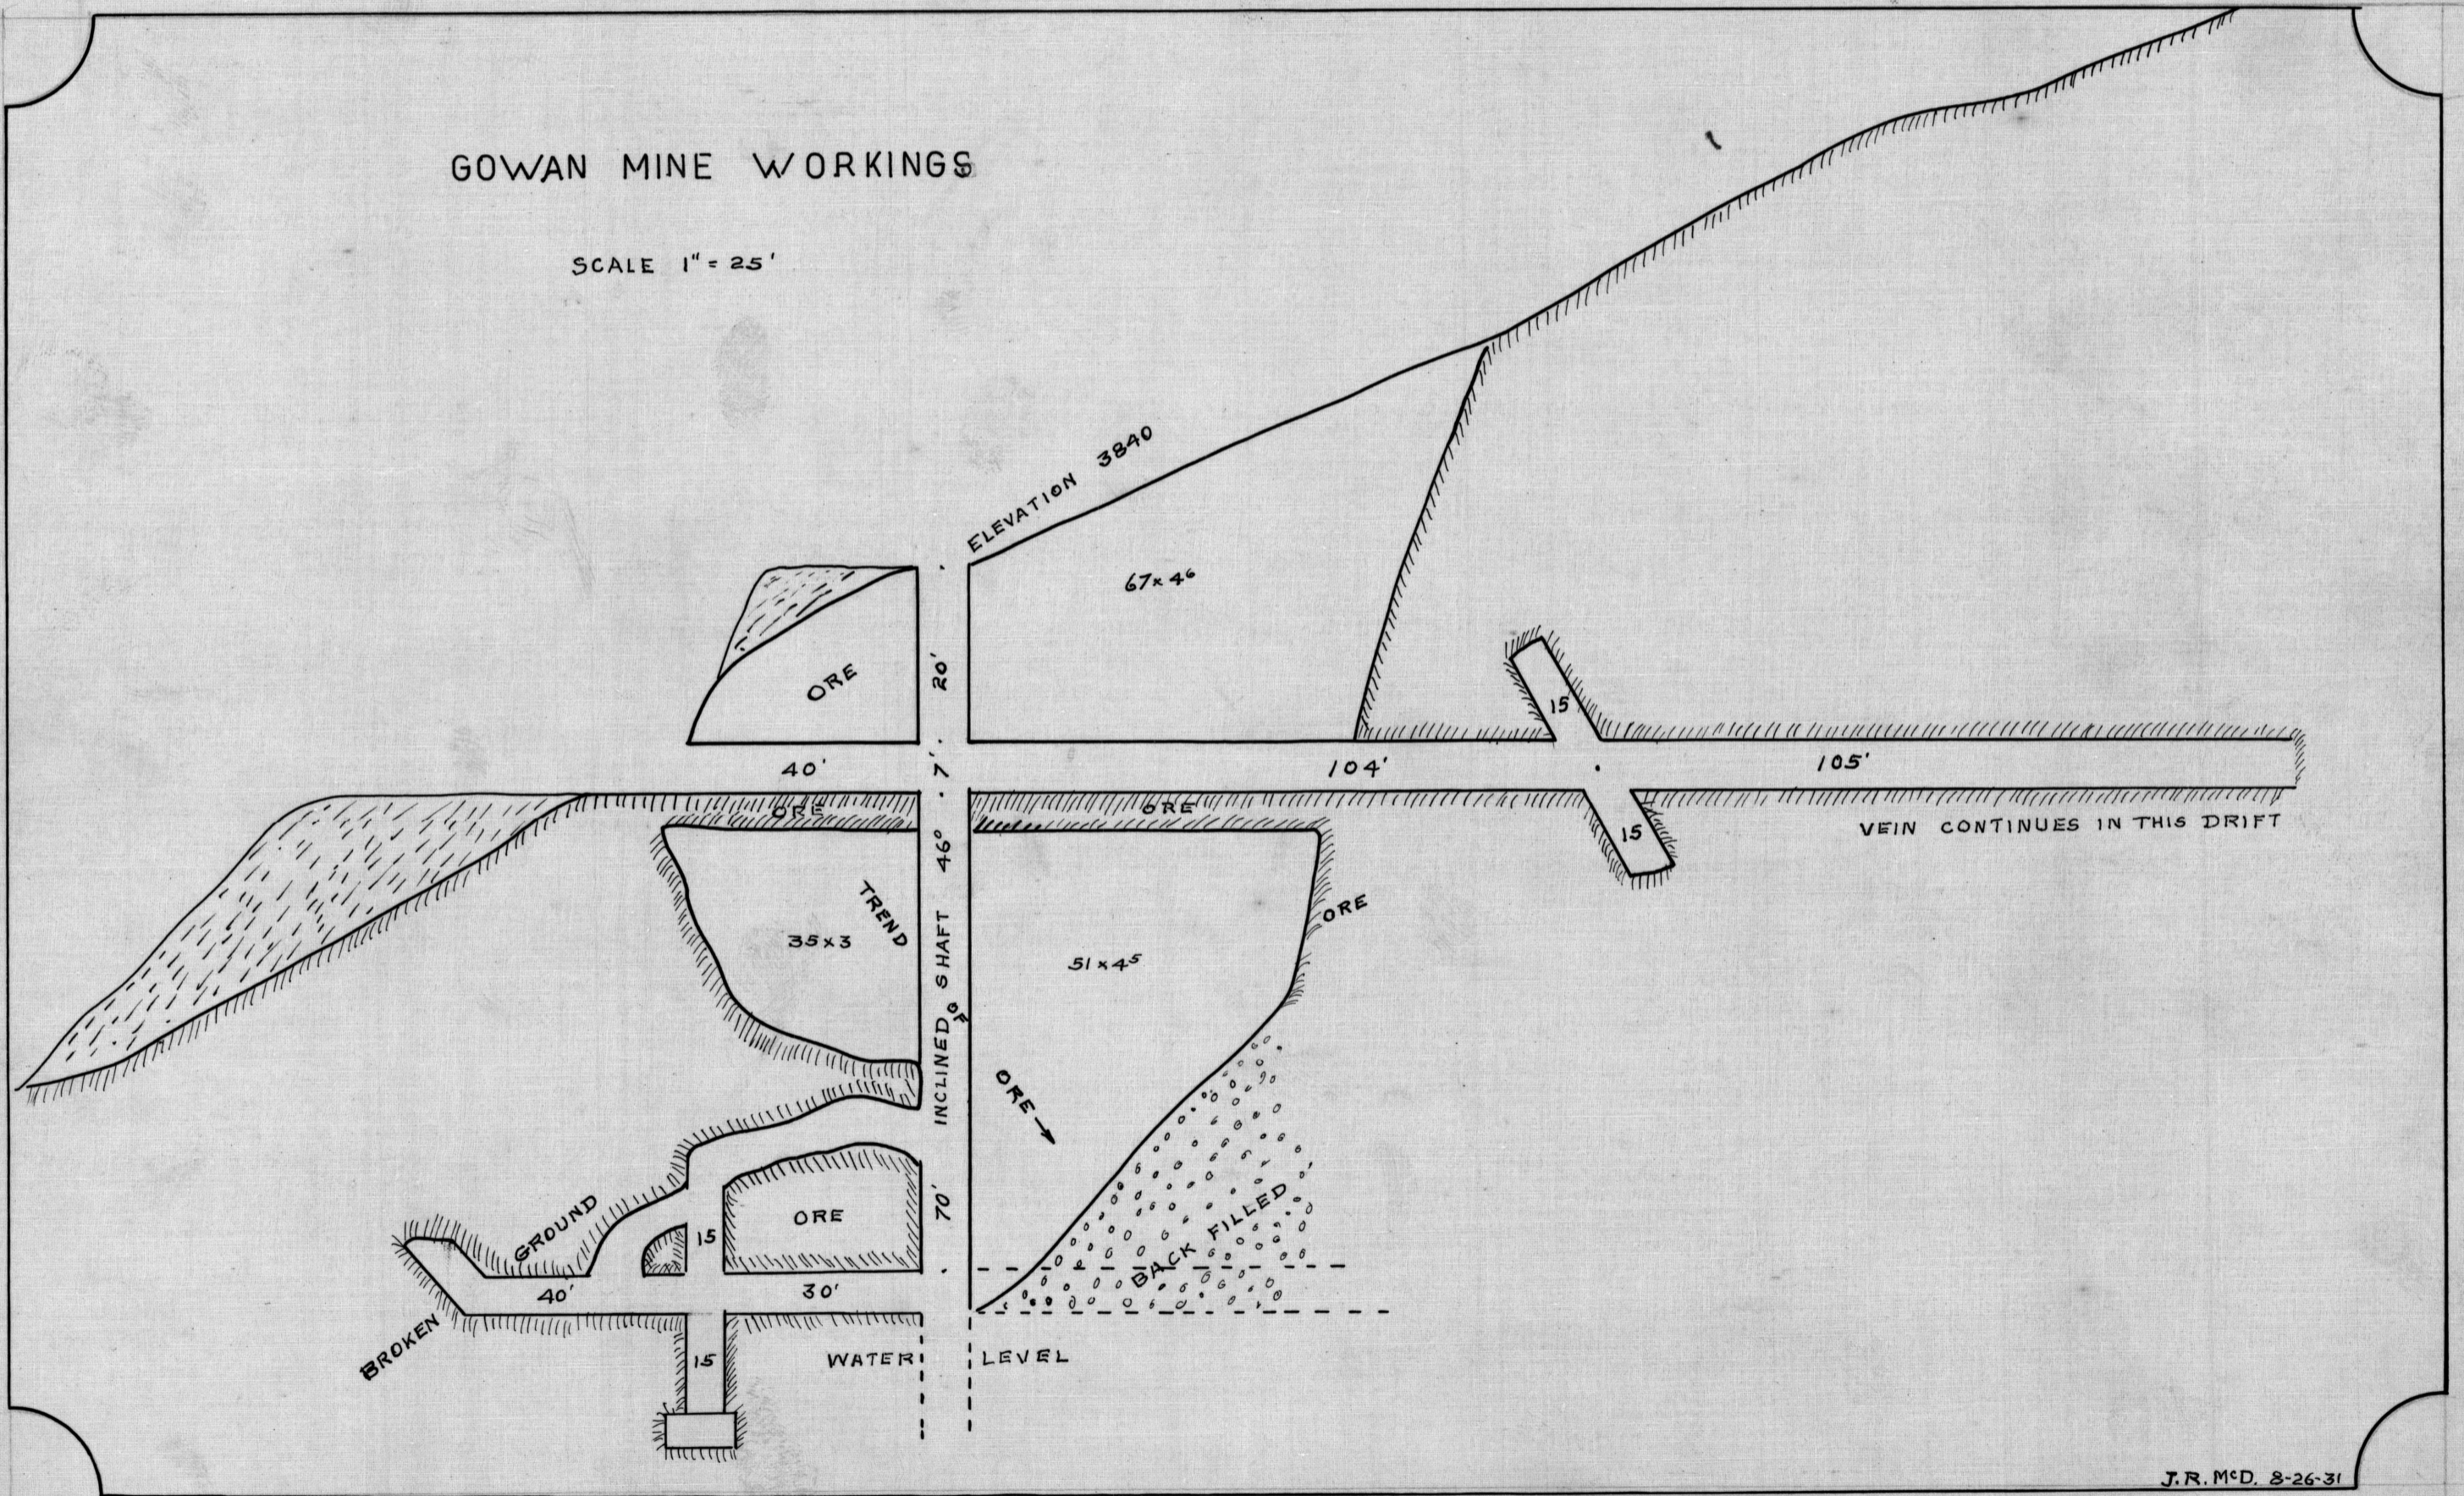

GOWAN MINE WORKINGS

SCALE 1" = 25'

J.R.McD. 8-26-31

ADMMR 0224-009