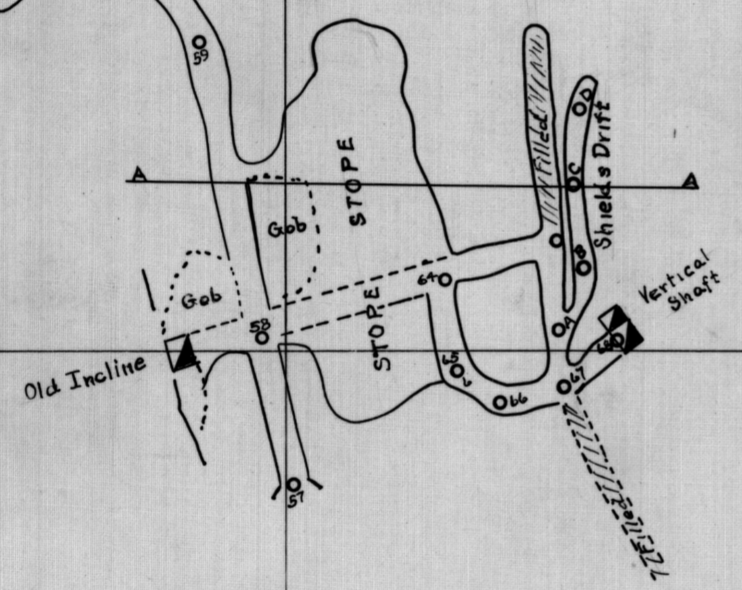

GOWAN MINE

VERDE FALLS GOLD MINING CO
GREEN VALLEY MINING DISTRICT
GILA COUNTY ARIZONA

END LINE S 56° W

Tart House

FAYSON ROAD

EAST VERDE RIVER

ROAD TO PINE

SCALE 1" = 40 FT

ADMMR 0224-010