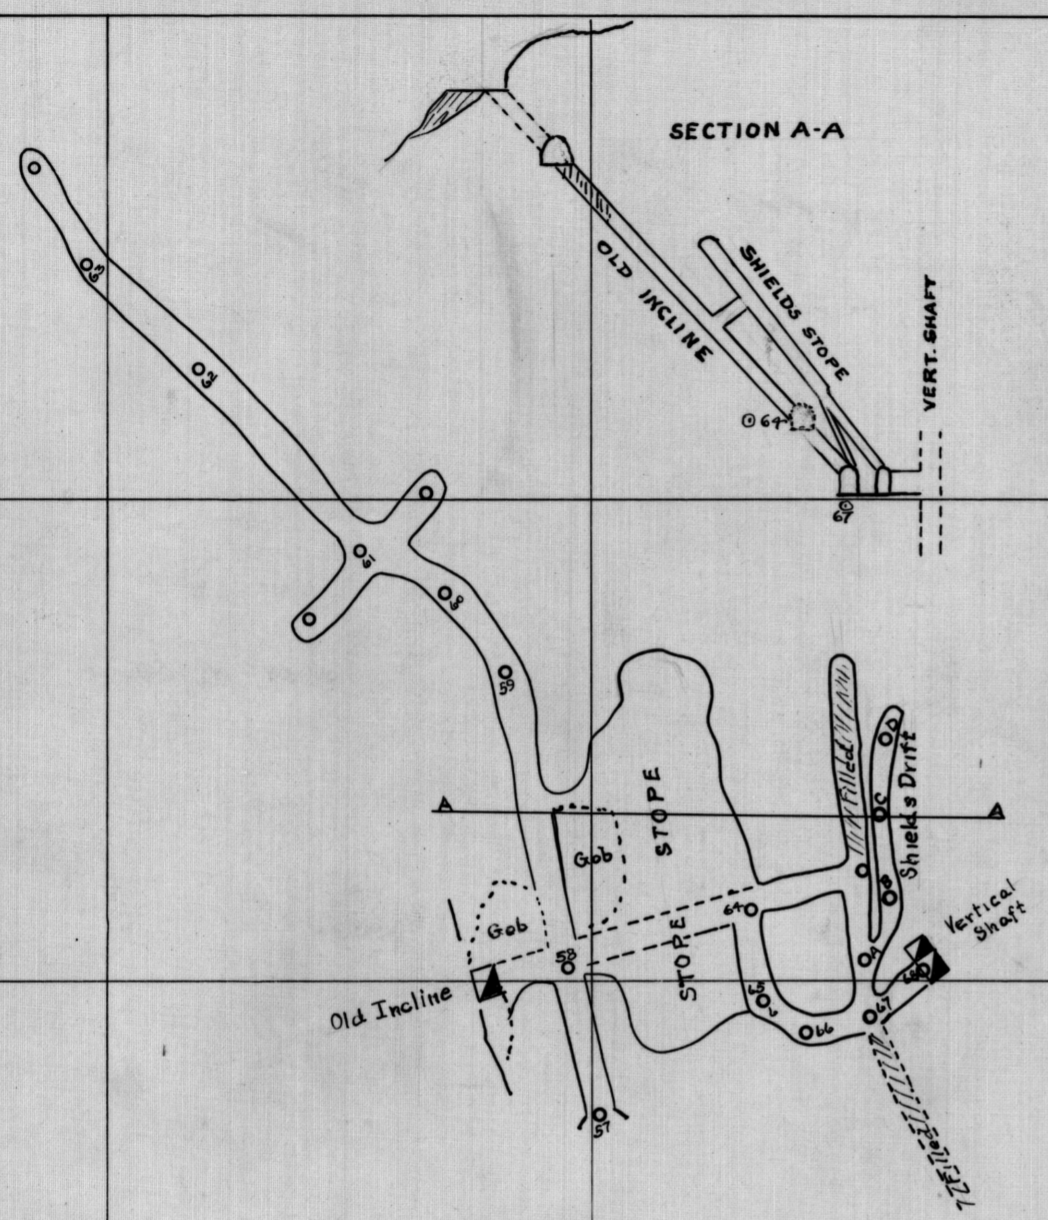

GOWAN MINE

VERDE FALLS GOLD MINING CO
GREEN VALLEY MINING DISTRICT
GILA COUNTY ARIZONA

END LINE S 56° W

Tart House

FAYSON ROAD

EAST VERDE RIVER

ROAD TO PINE

SCALE 1" = 40 FT

ADMMR 0224-010