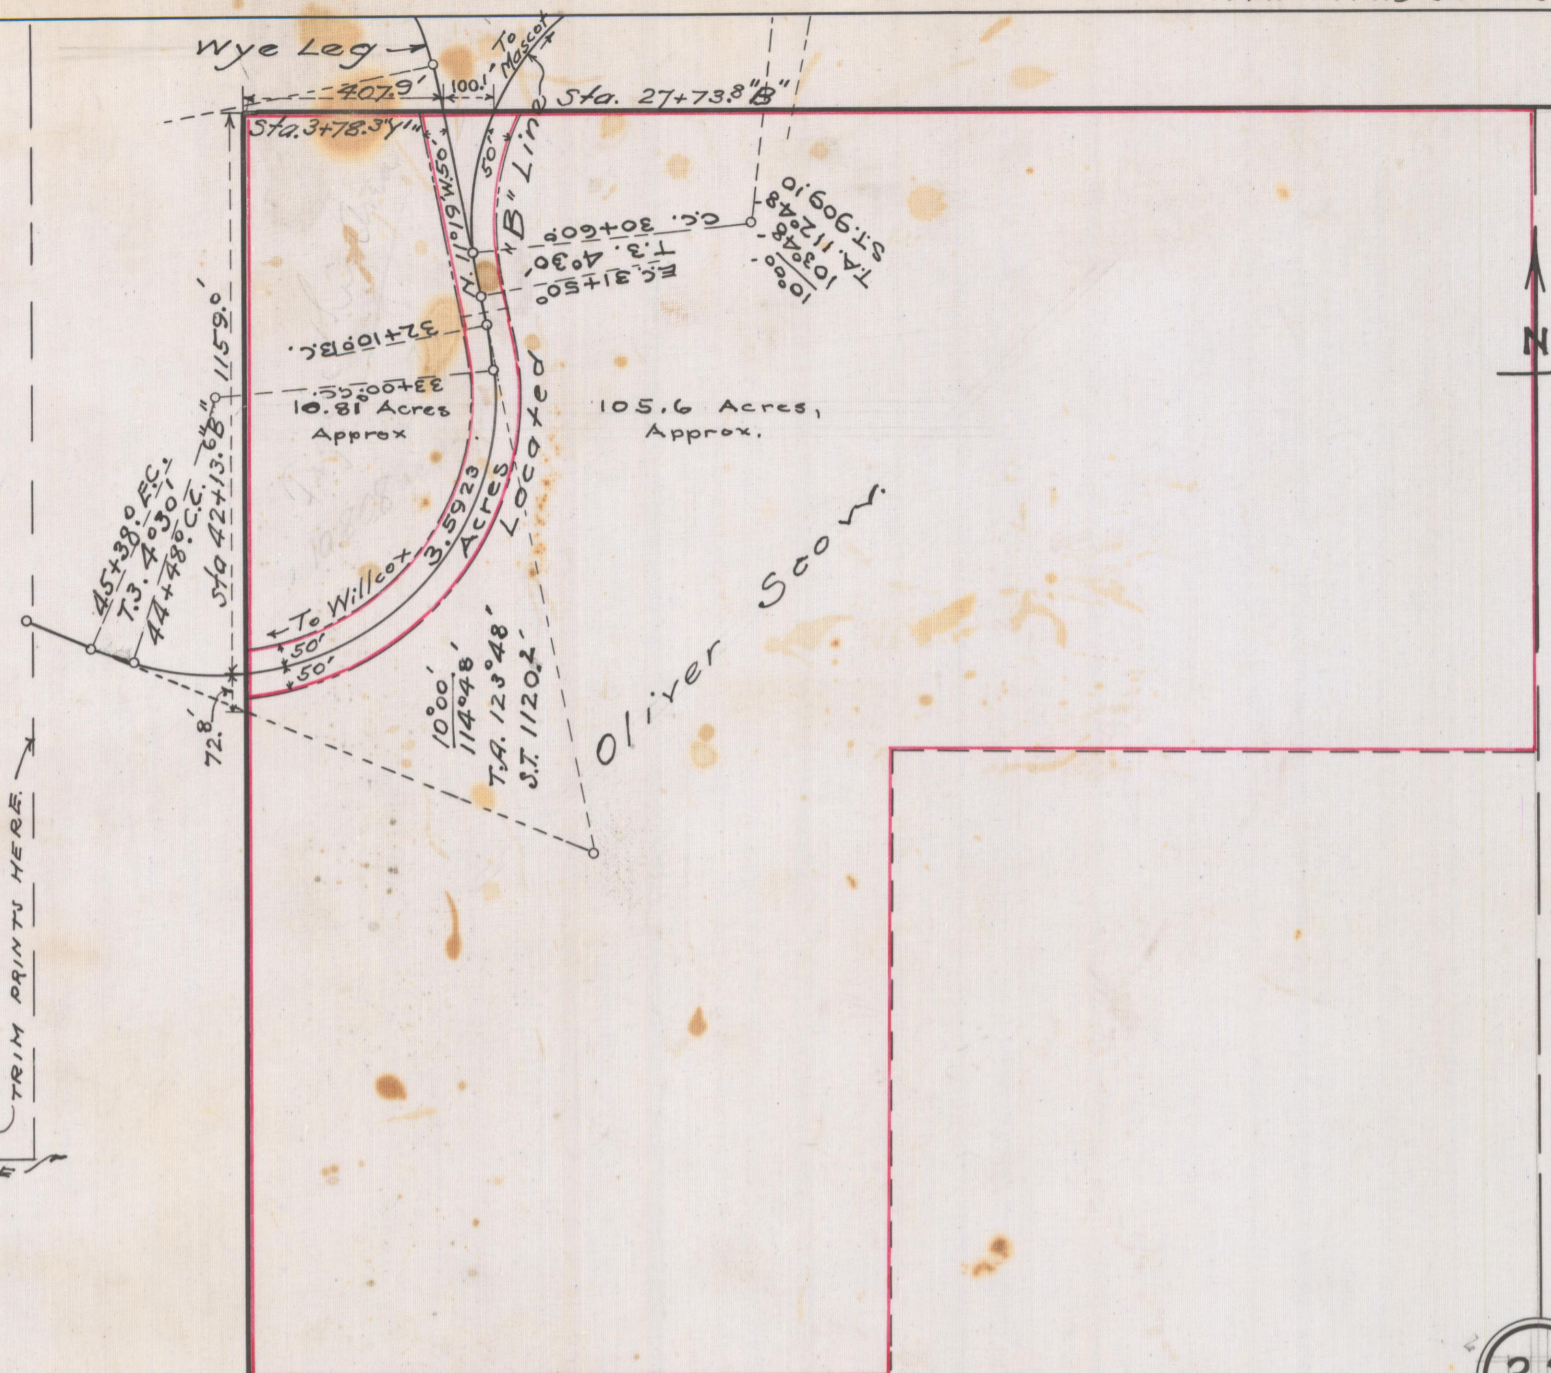

Trim Prints on this line

TRIM PRINTS HERE  
FOLD PRINTS HERE

Bind Prints Here

PLAT  
 SHOWING RIGHT OF WAY REQUIRED  
 BY  
 MASCOT & WESTERN RAILROAD CO.  
 over property of  
 Oliver Scow  
 In Sec. 32, T.14S., R.27 E., G. & S. R. B. & M.  
 3.5923 Acres.  
 SCALE - 400' = 1"