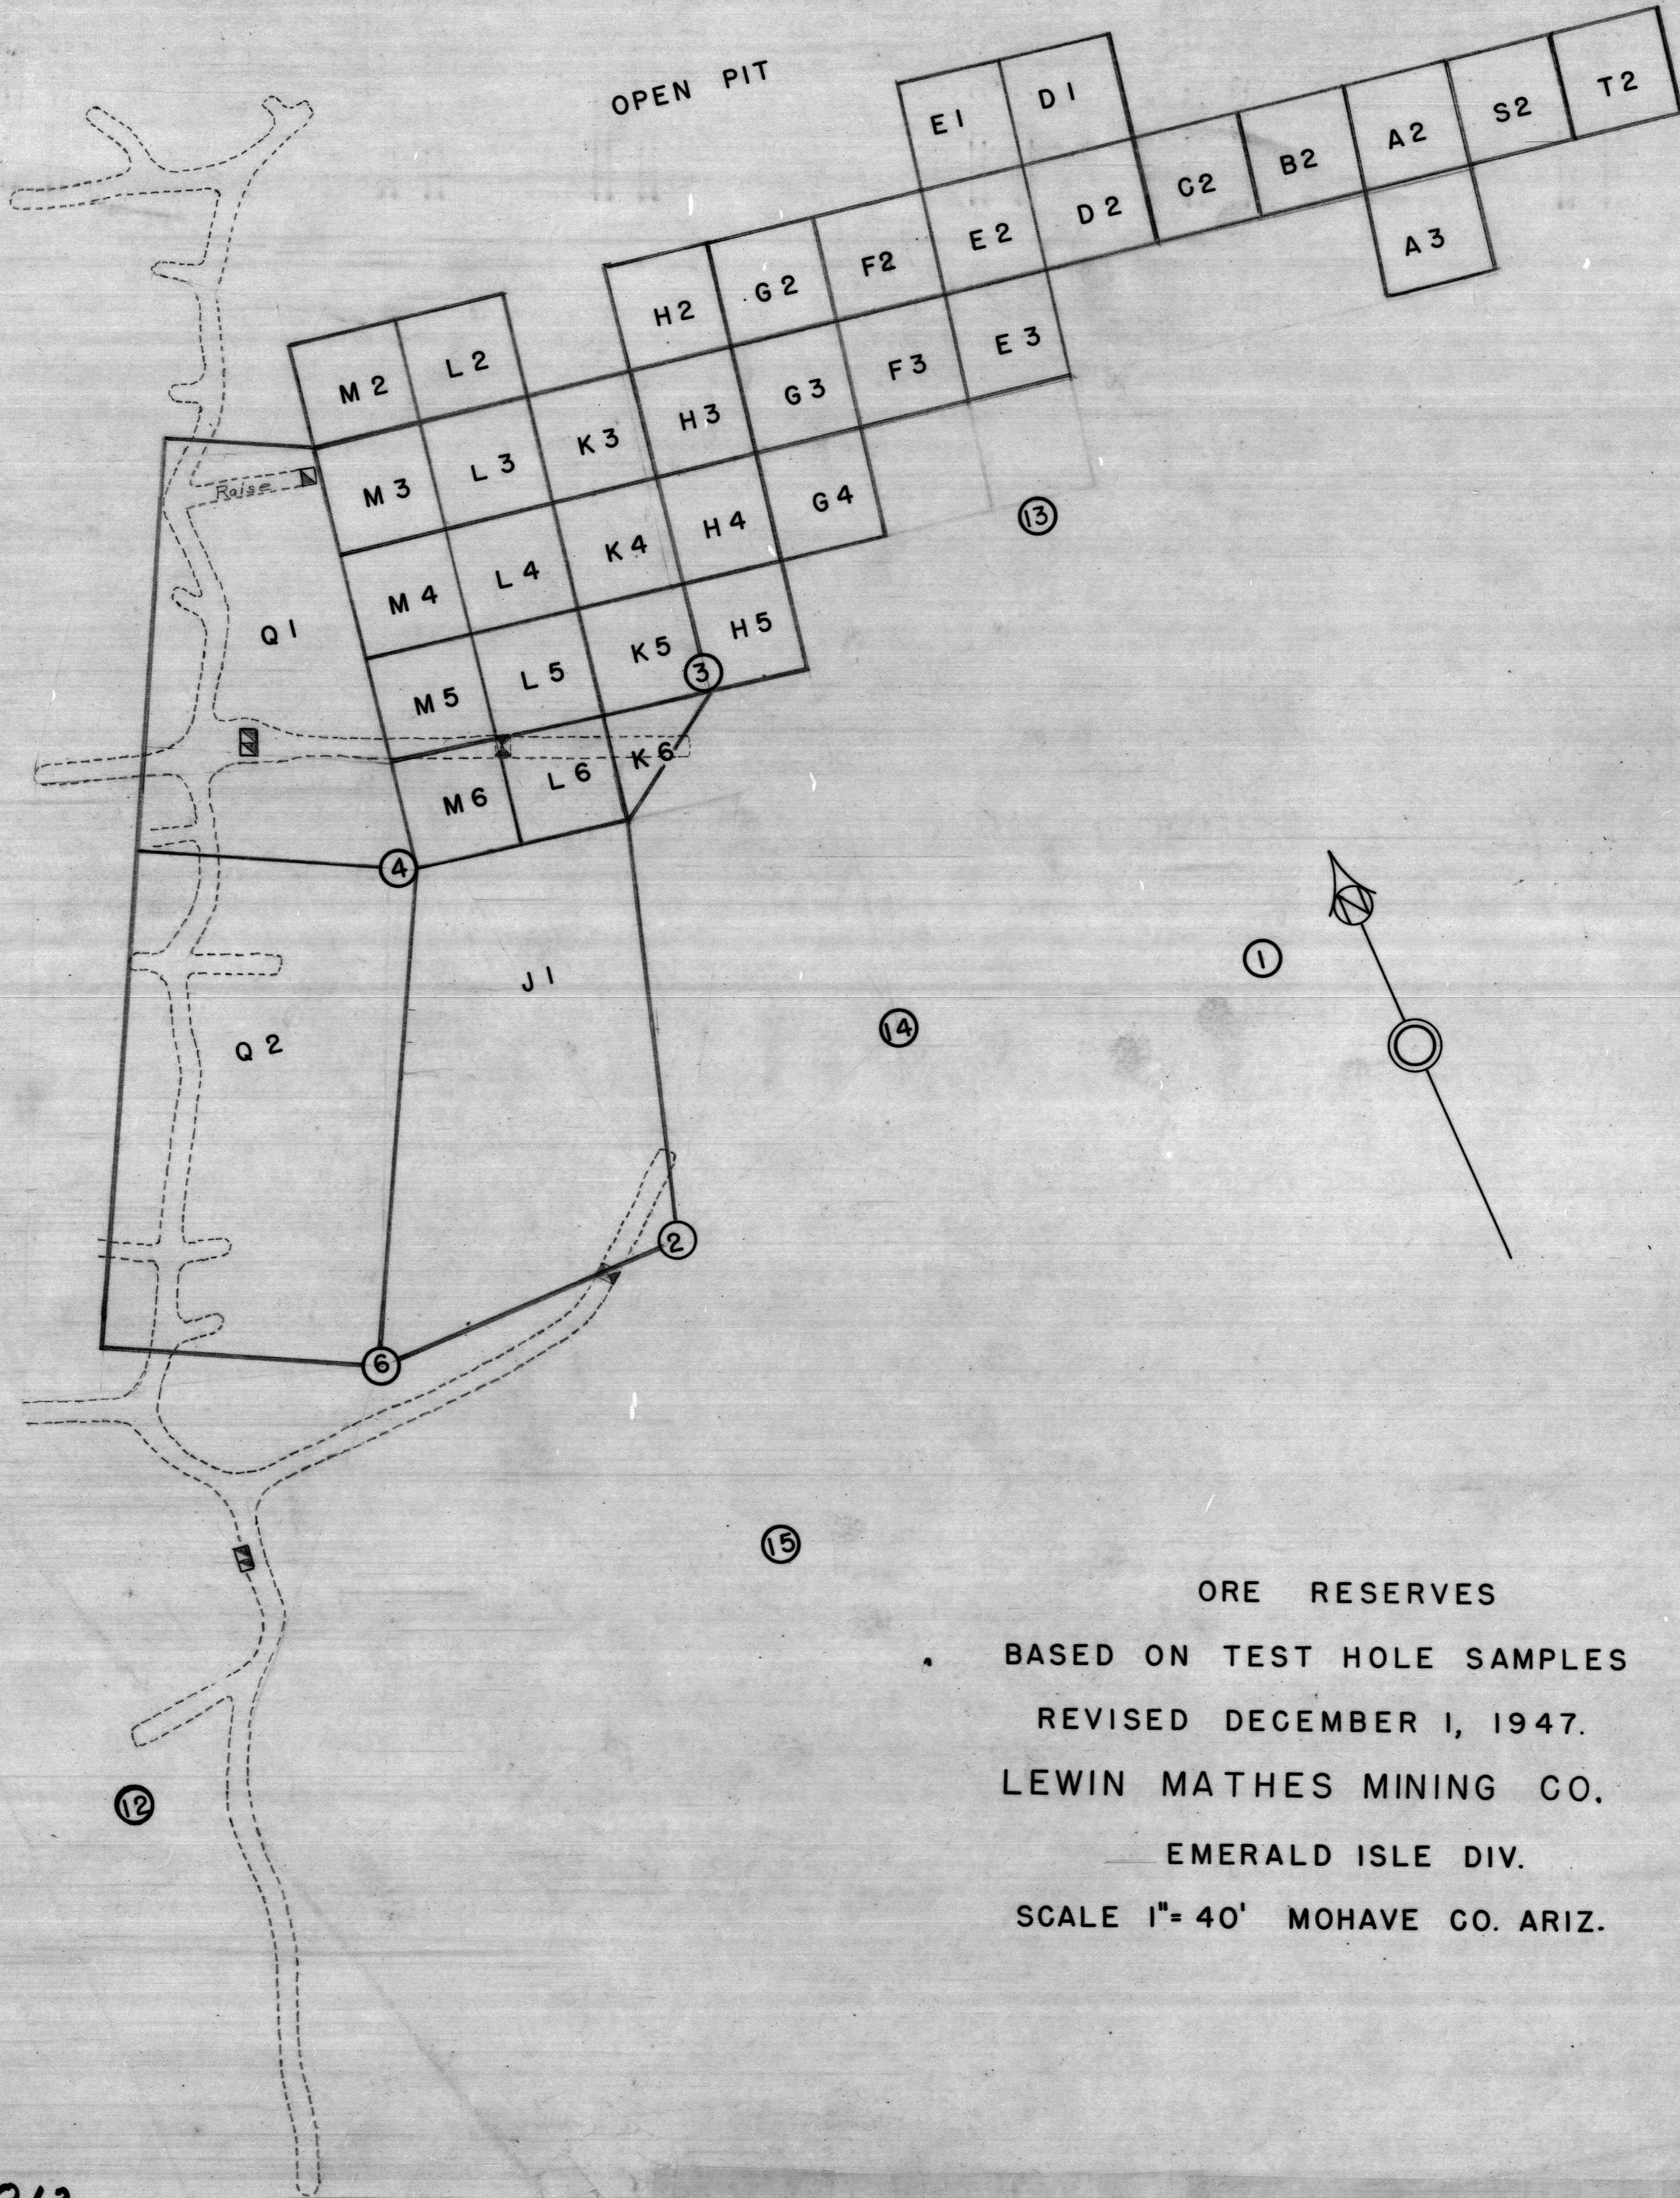

9

8

7

10

12

11

OPEN PIT

OPEN PIT

ORE RESERVES
 BASED ON TEST HOLE SAMPLES
 REVISED DECEMBER 1, 1947.
 LEWIN MATHES MINING CO.
 EMERALD ISLE DIV.
 SCALE 1" = 40' MOHAVE CO. ARIZ.

ADMMR 0204-012