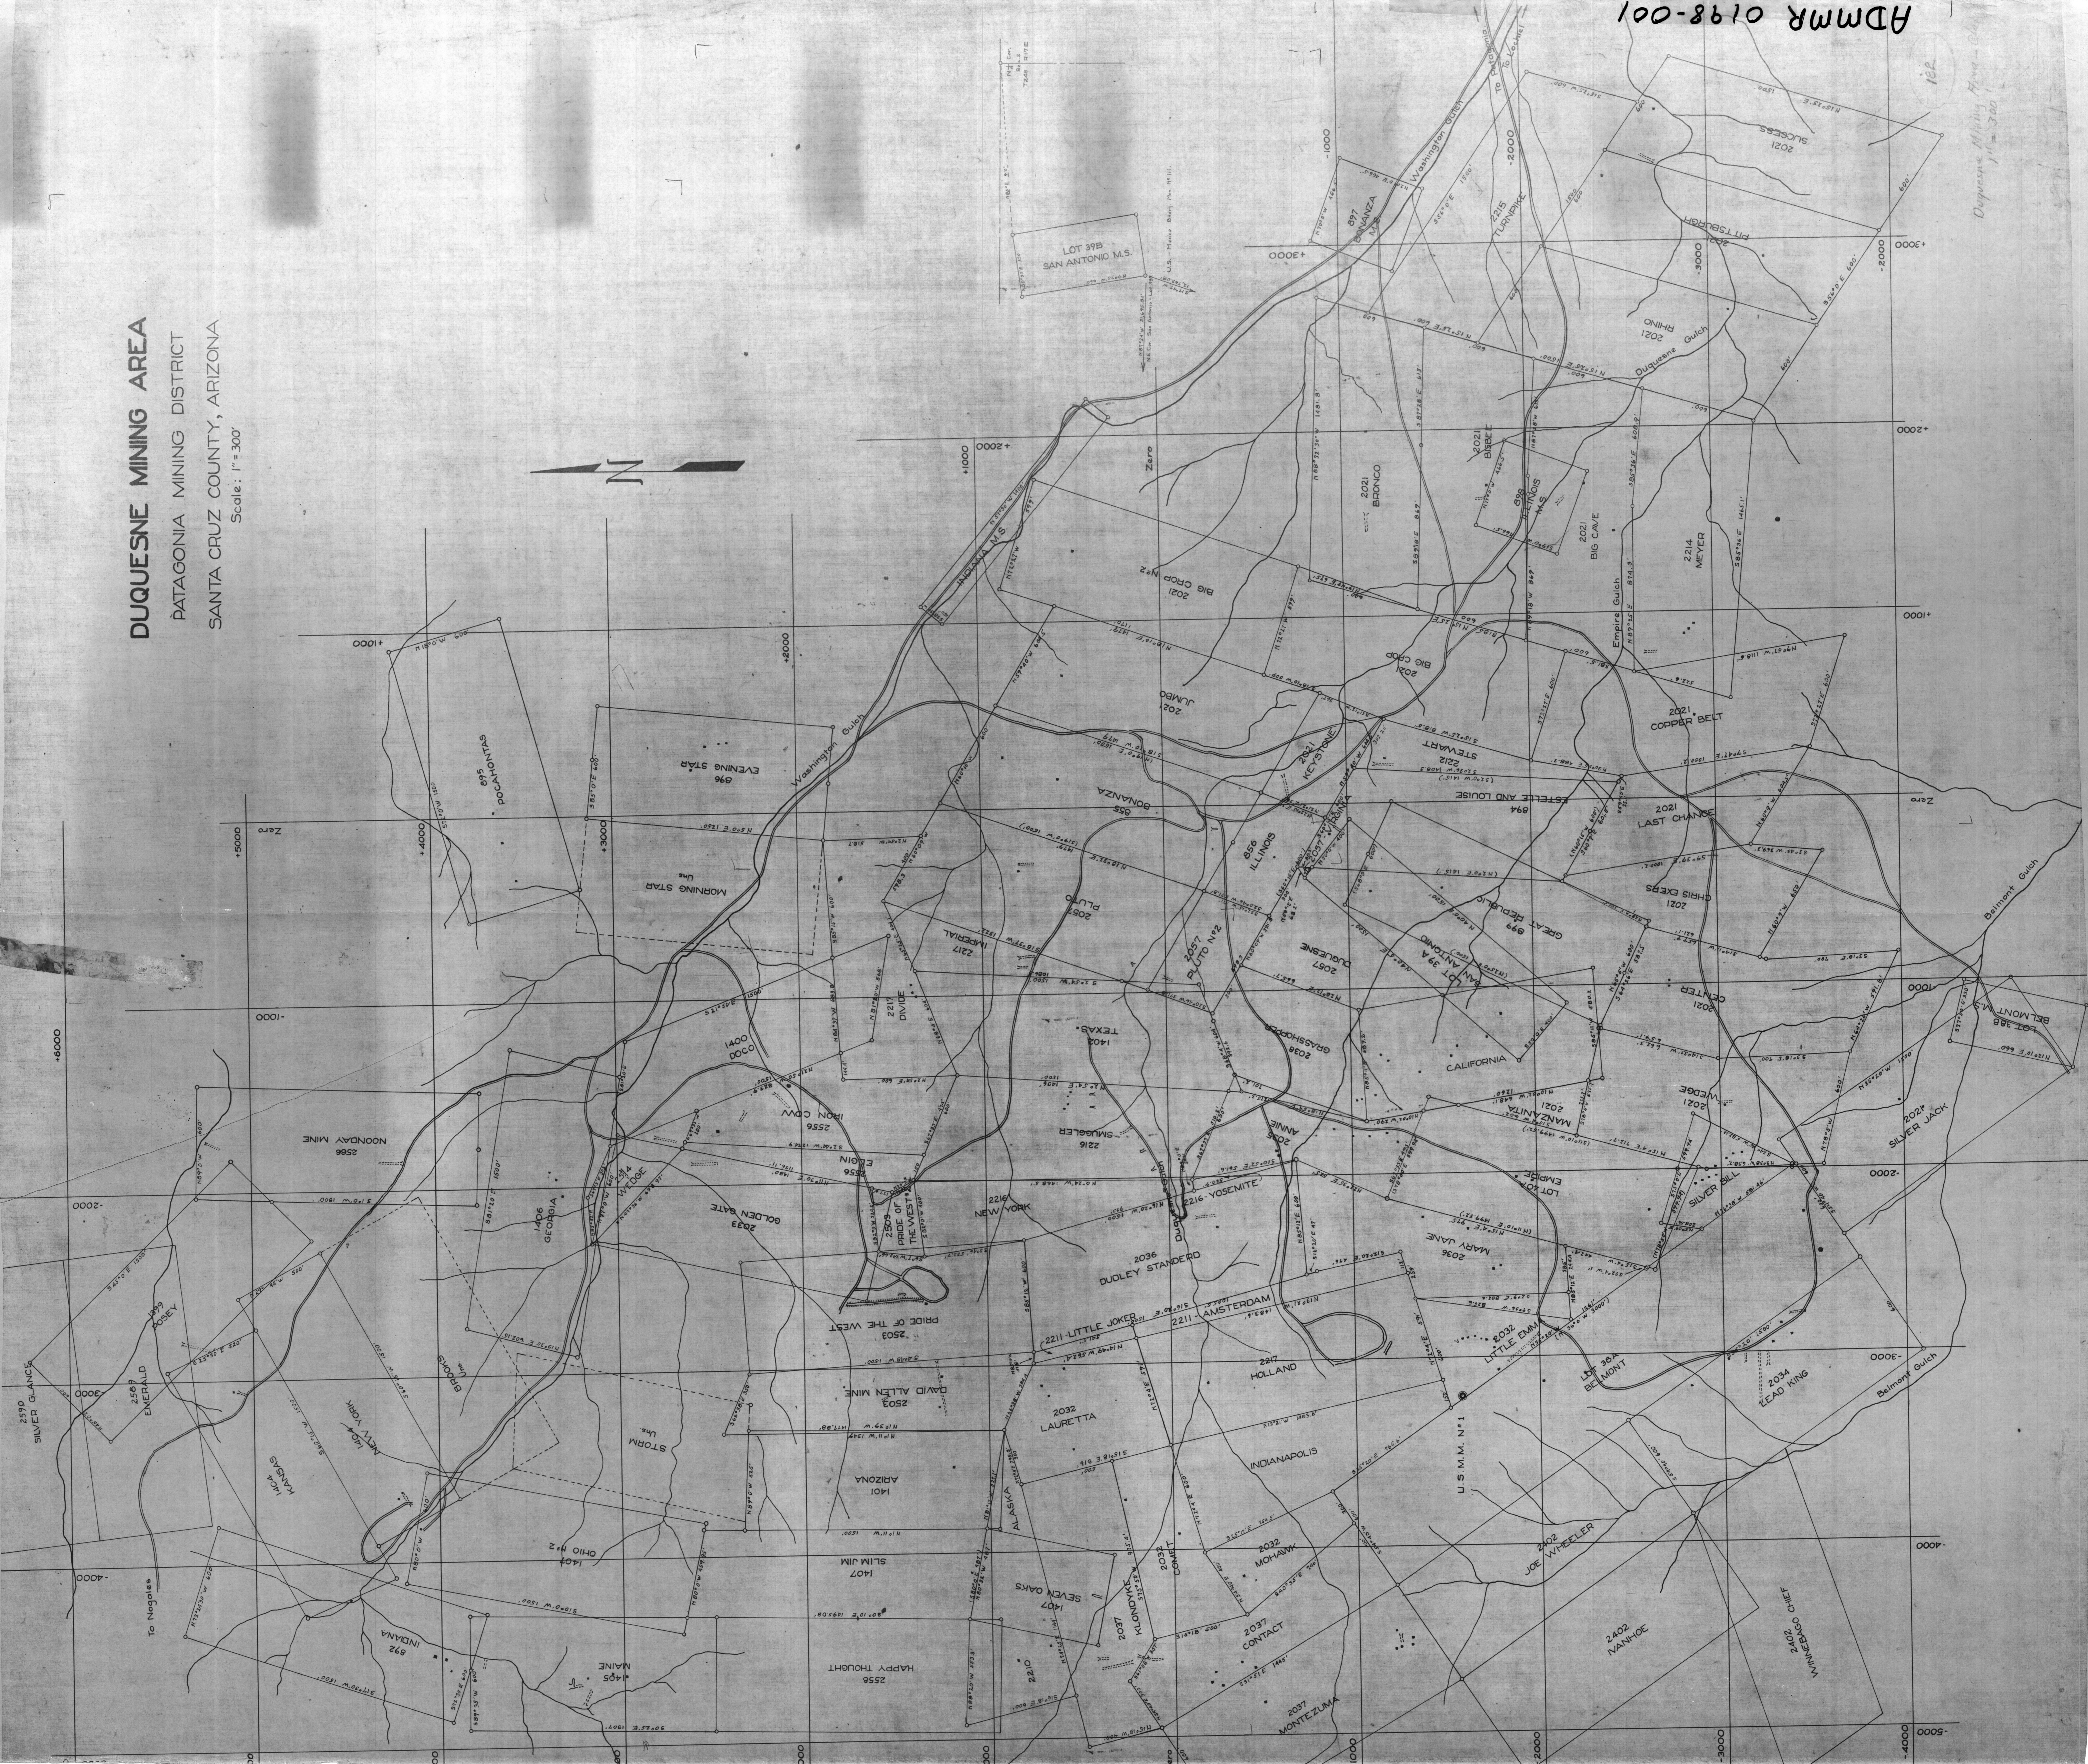

DUQUESNE MINING AREA
PATAGONIA MINING DISTRICT
SANTA CRUZ COUNTY, ARIZONA

Scale: 1" = 300'

ADMR 0198-001

Deposited Mining Map - 1/11/2001