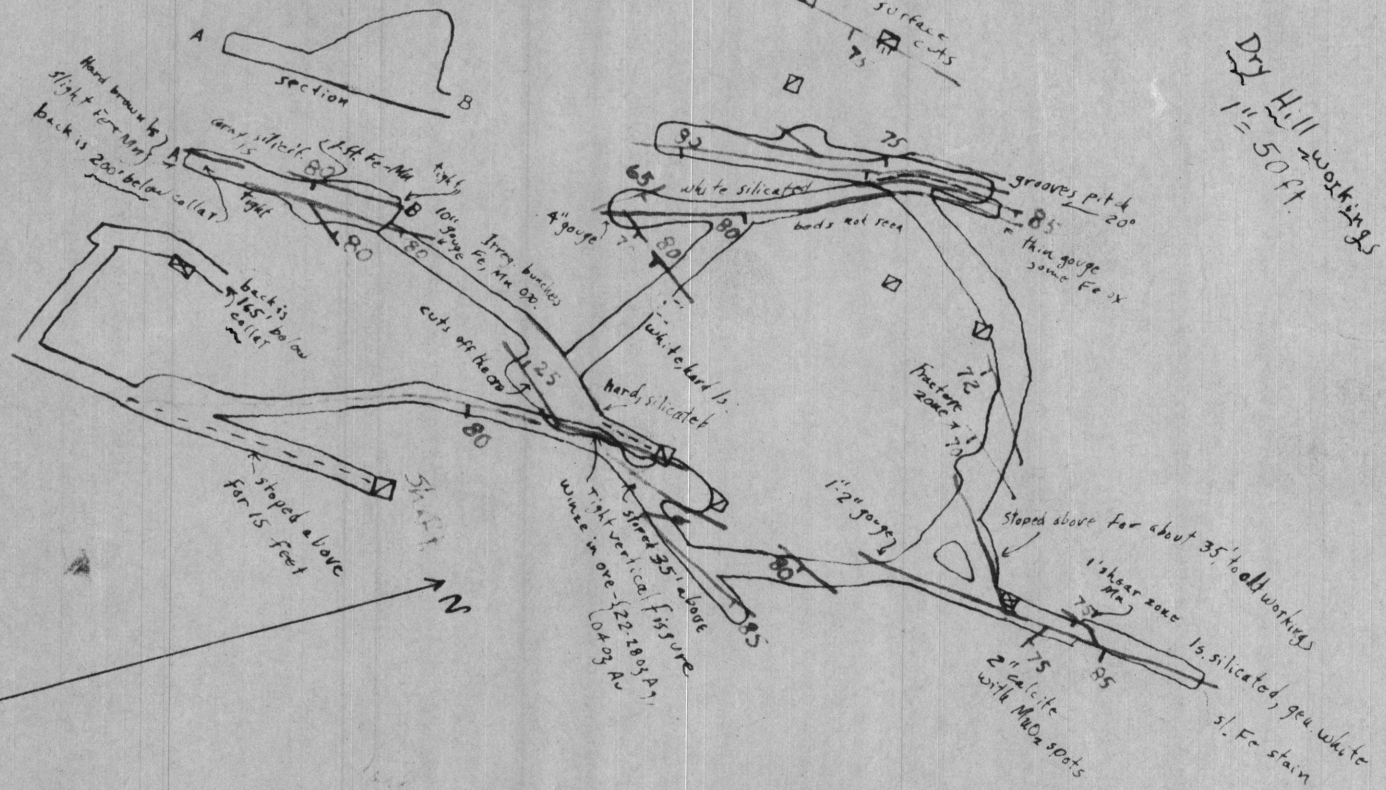

PLATE XXXIV

17

Dry Hill workings
1" = 50 ft.

ADMMR 0149-004