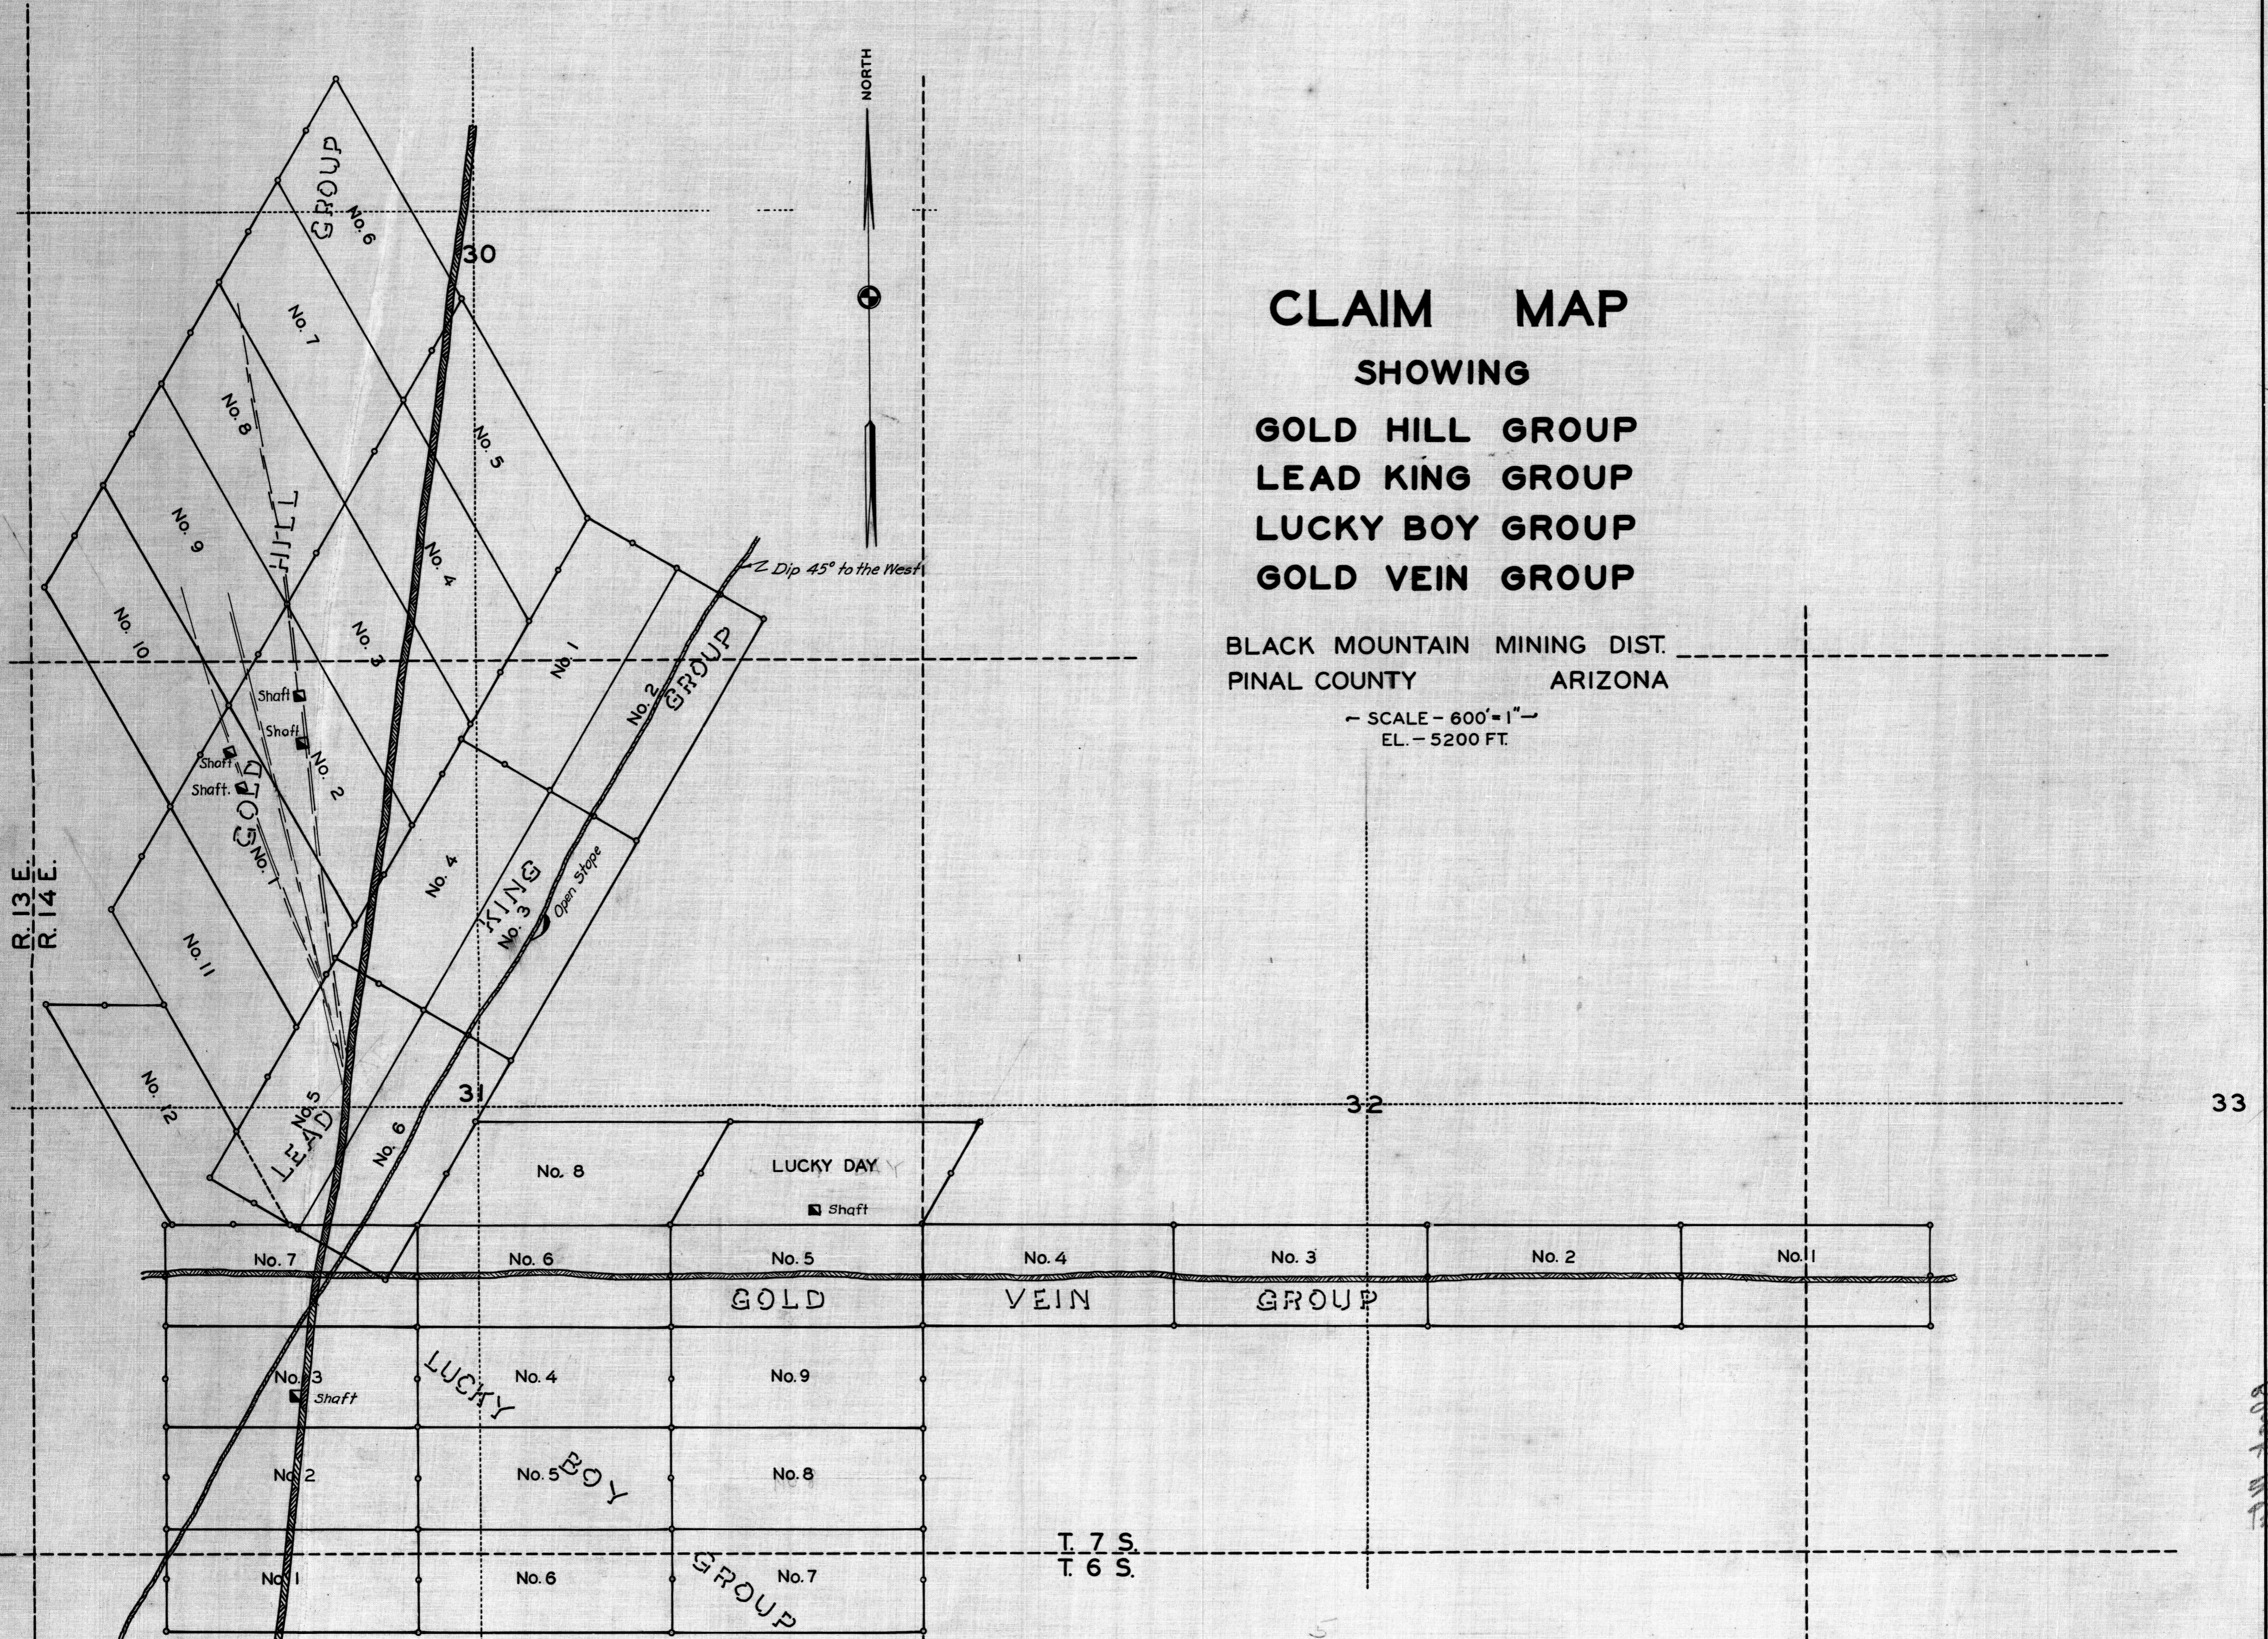

NORTH

CLAIM MAP

SHOWING

GOLD HILL GROUP

LEAD KING GROUP

LUCKY BOY GROUP

GOLD VEIN GROUP

BLACK MOUNTAIN MINING DIST.
PINAL COUNTY ARIZONA

SCALE - 600' = 1"
EL. - 5200 FT.

ADMMR 0182-001

6

5

4

33

Black Mt. Ariz.