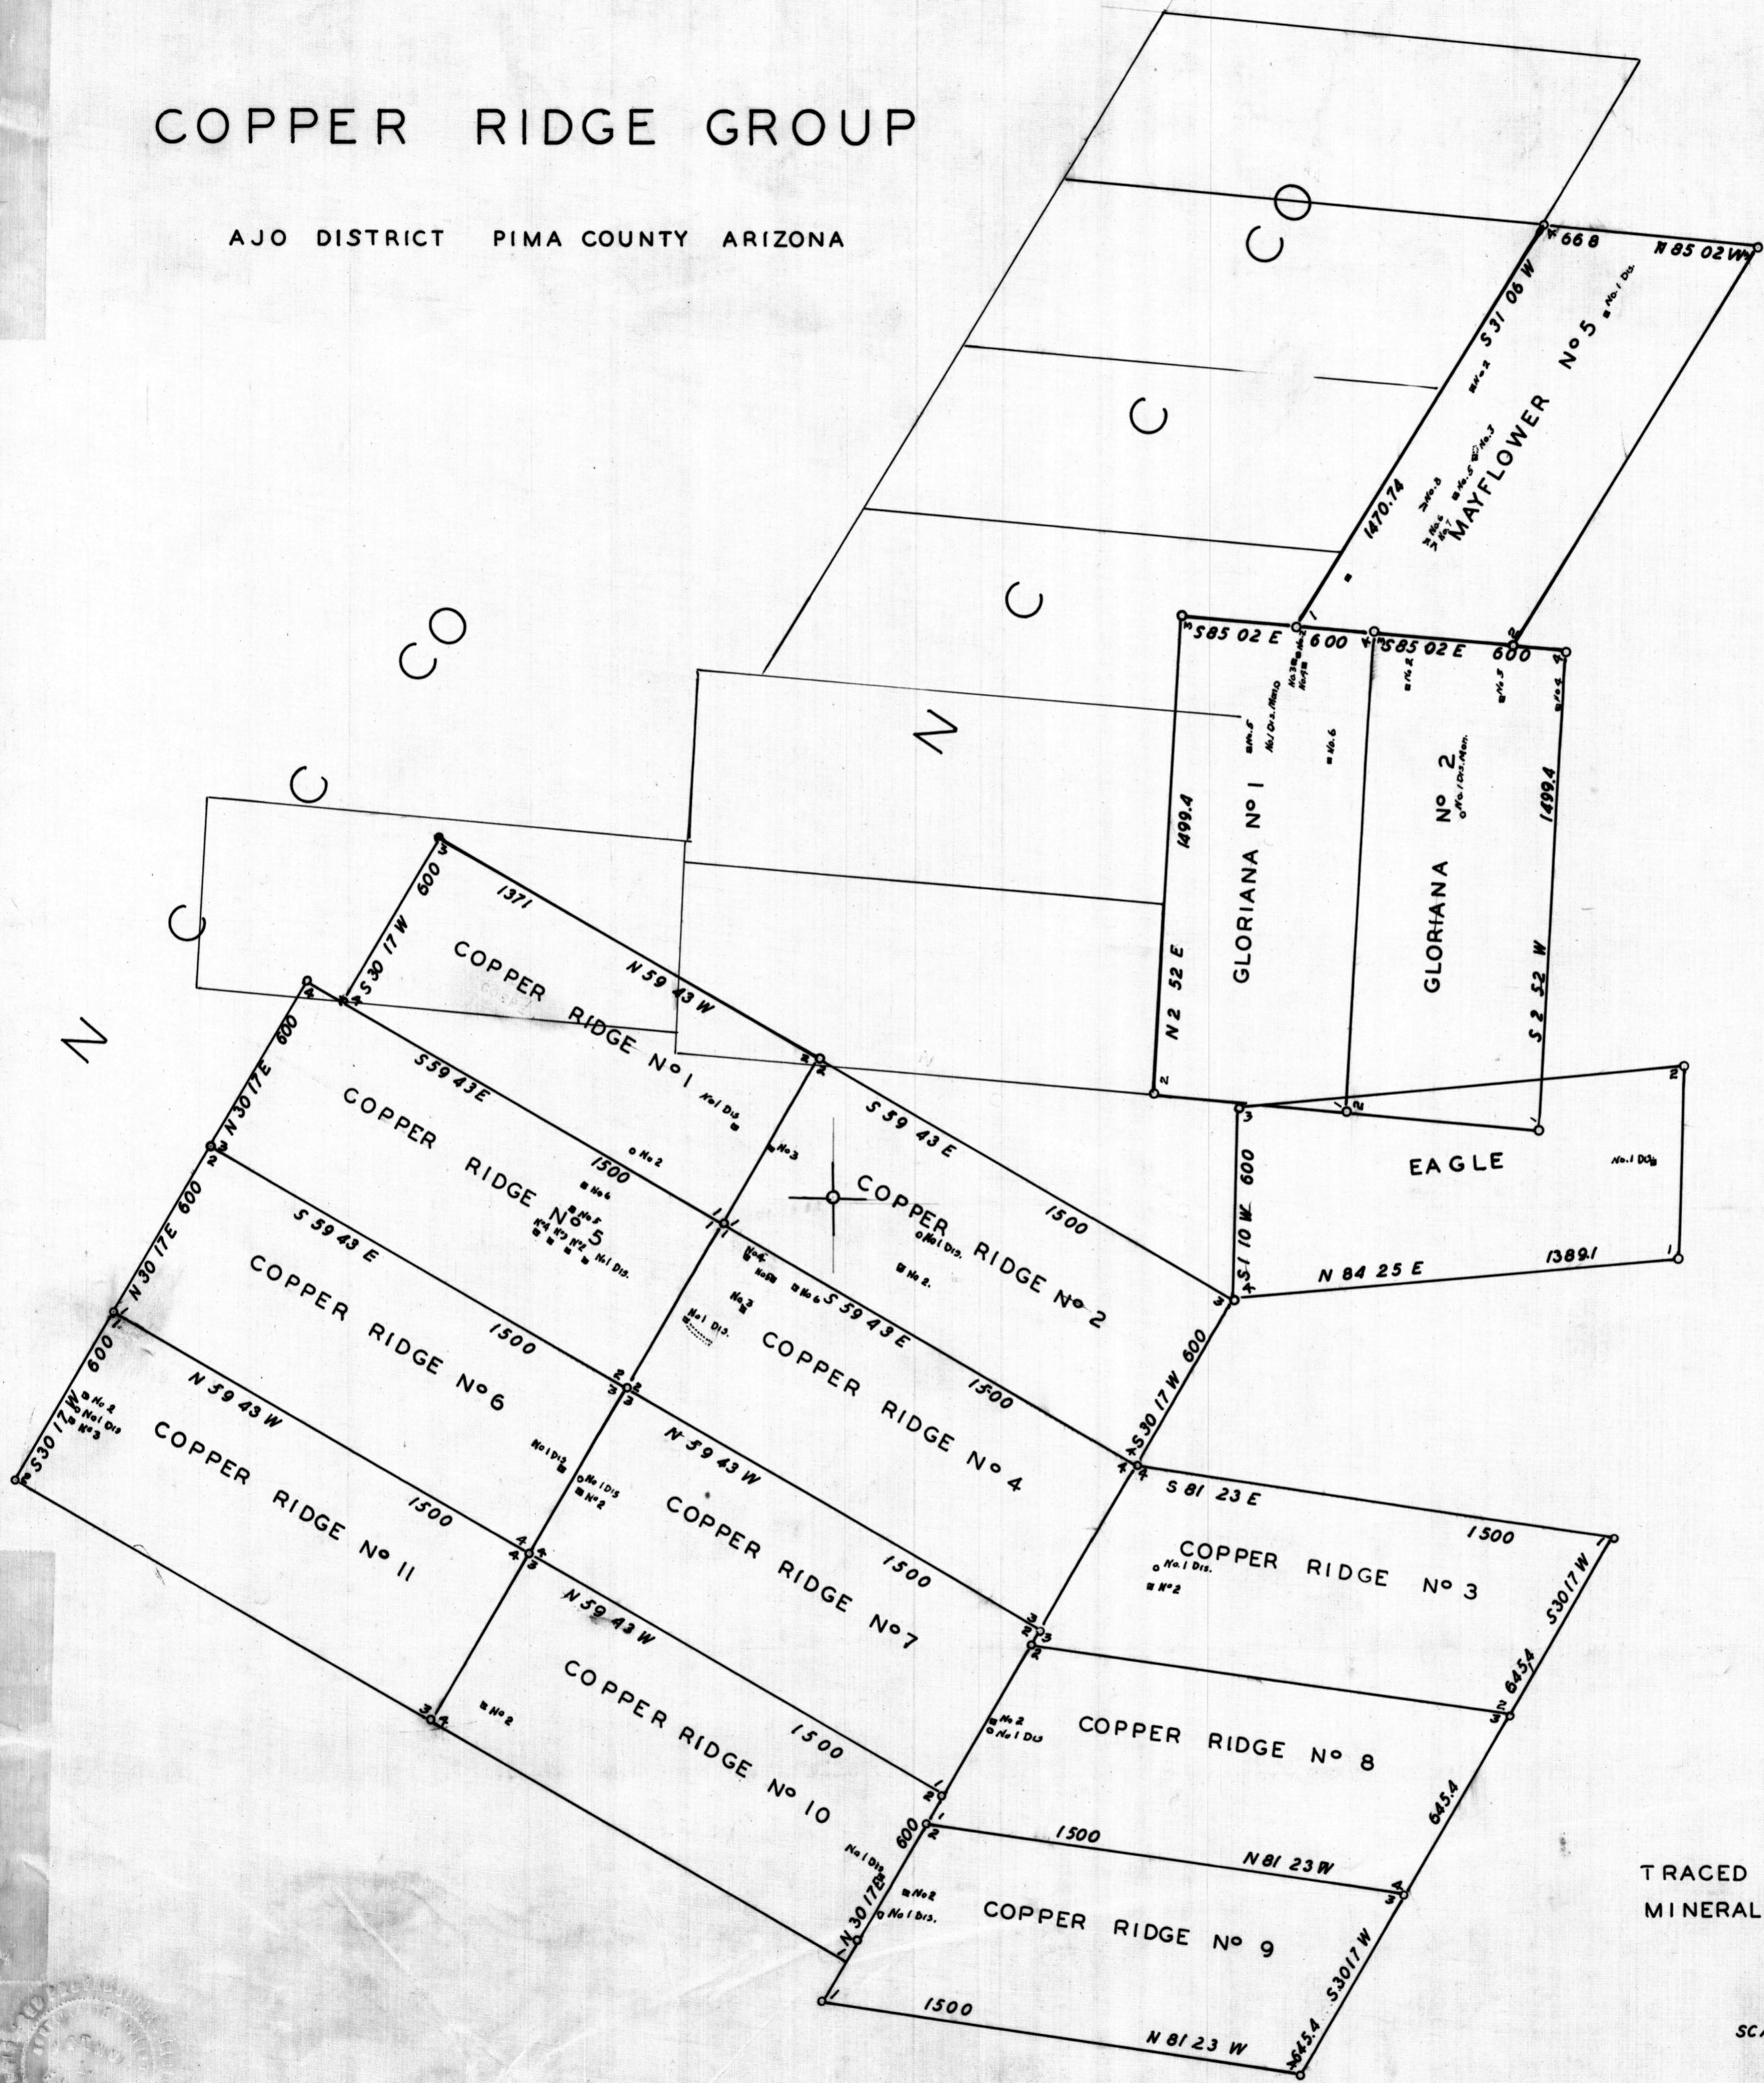

COPPER RIDGE GROUP

AJO DISTRICT PIMA COUNTY ARIZONA

TRACED FROM OFFICIAL PLAT
MINERAL SURVEY 3881-3881 1/2

SCALE 1" = 400'

ADMMR0186-001