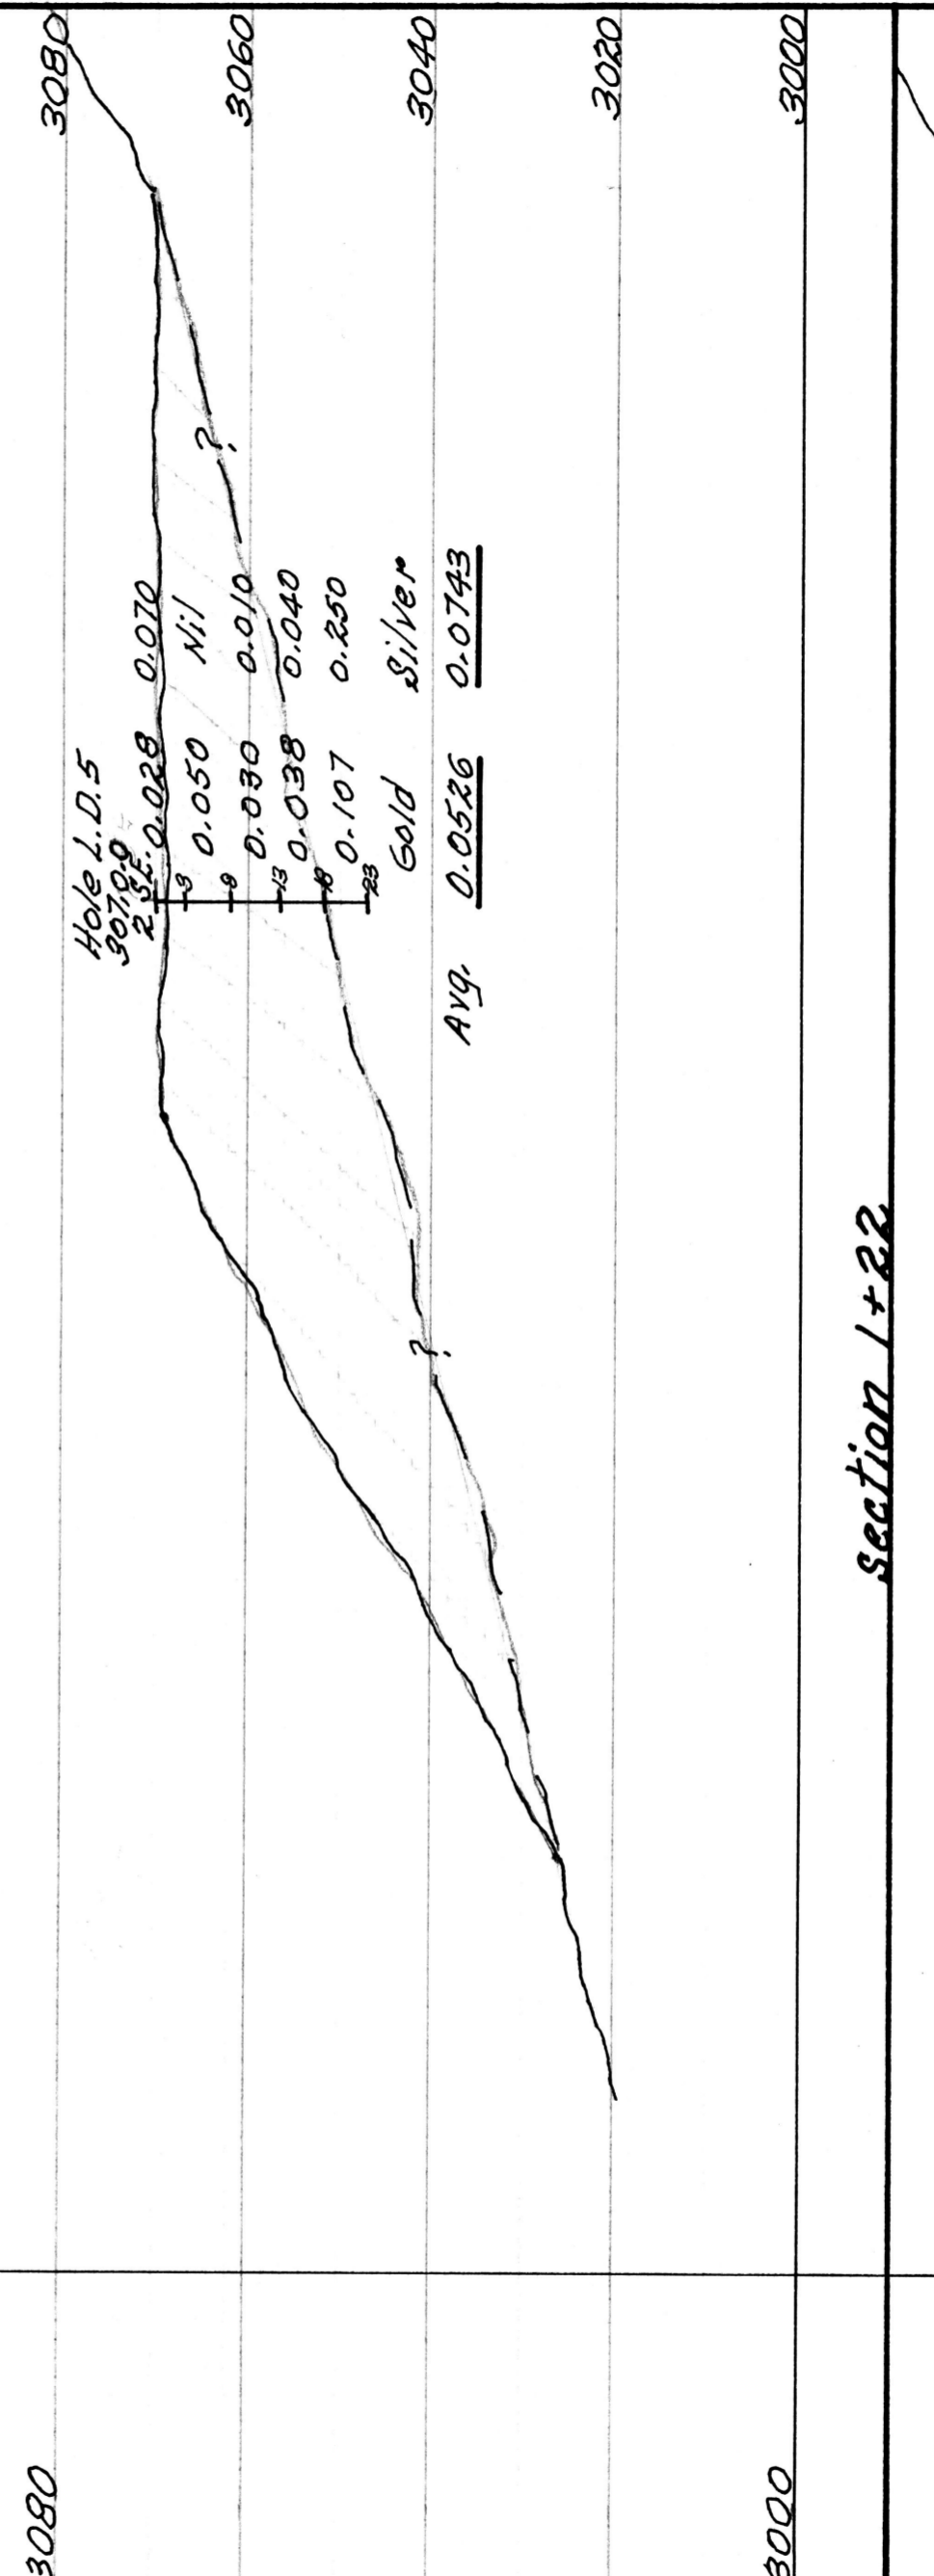

ADMMR 0176-003

**SECTIONS—LONG DUMP  
OCTAVE MINE  
WEAVER MINING DISTRICT  
Yavapai County, Arizona**

SCALE: 1" = 20 ft.

MARCH, 1981

R. E. MIERITZ

All Sections Looking NW.

MAP No 4