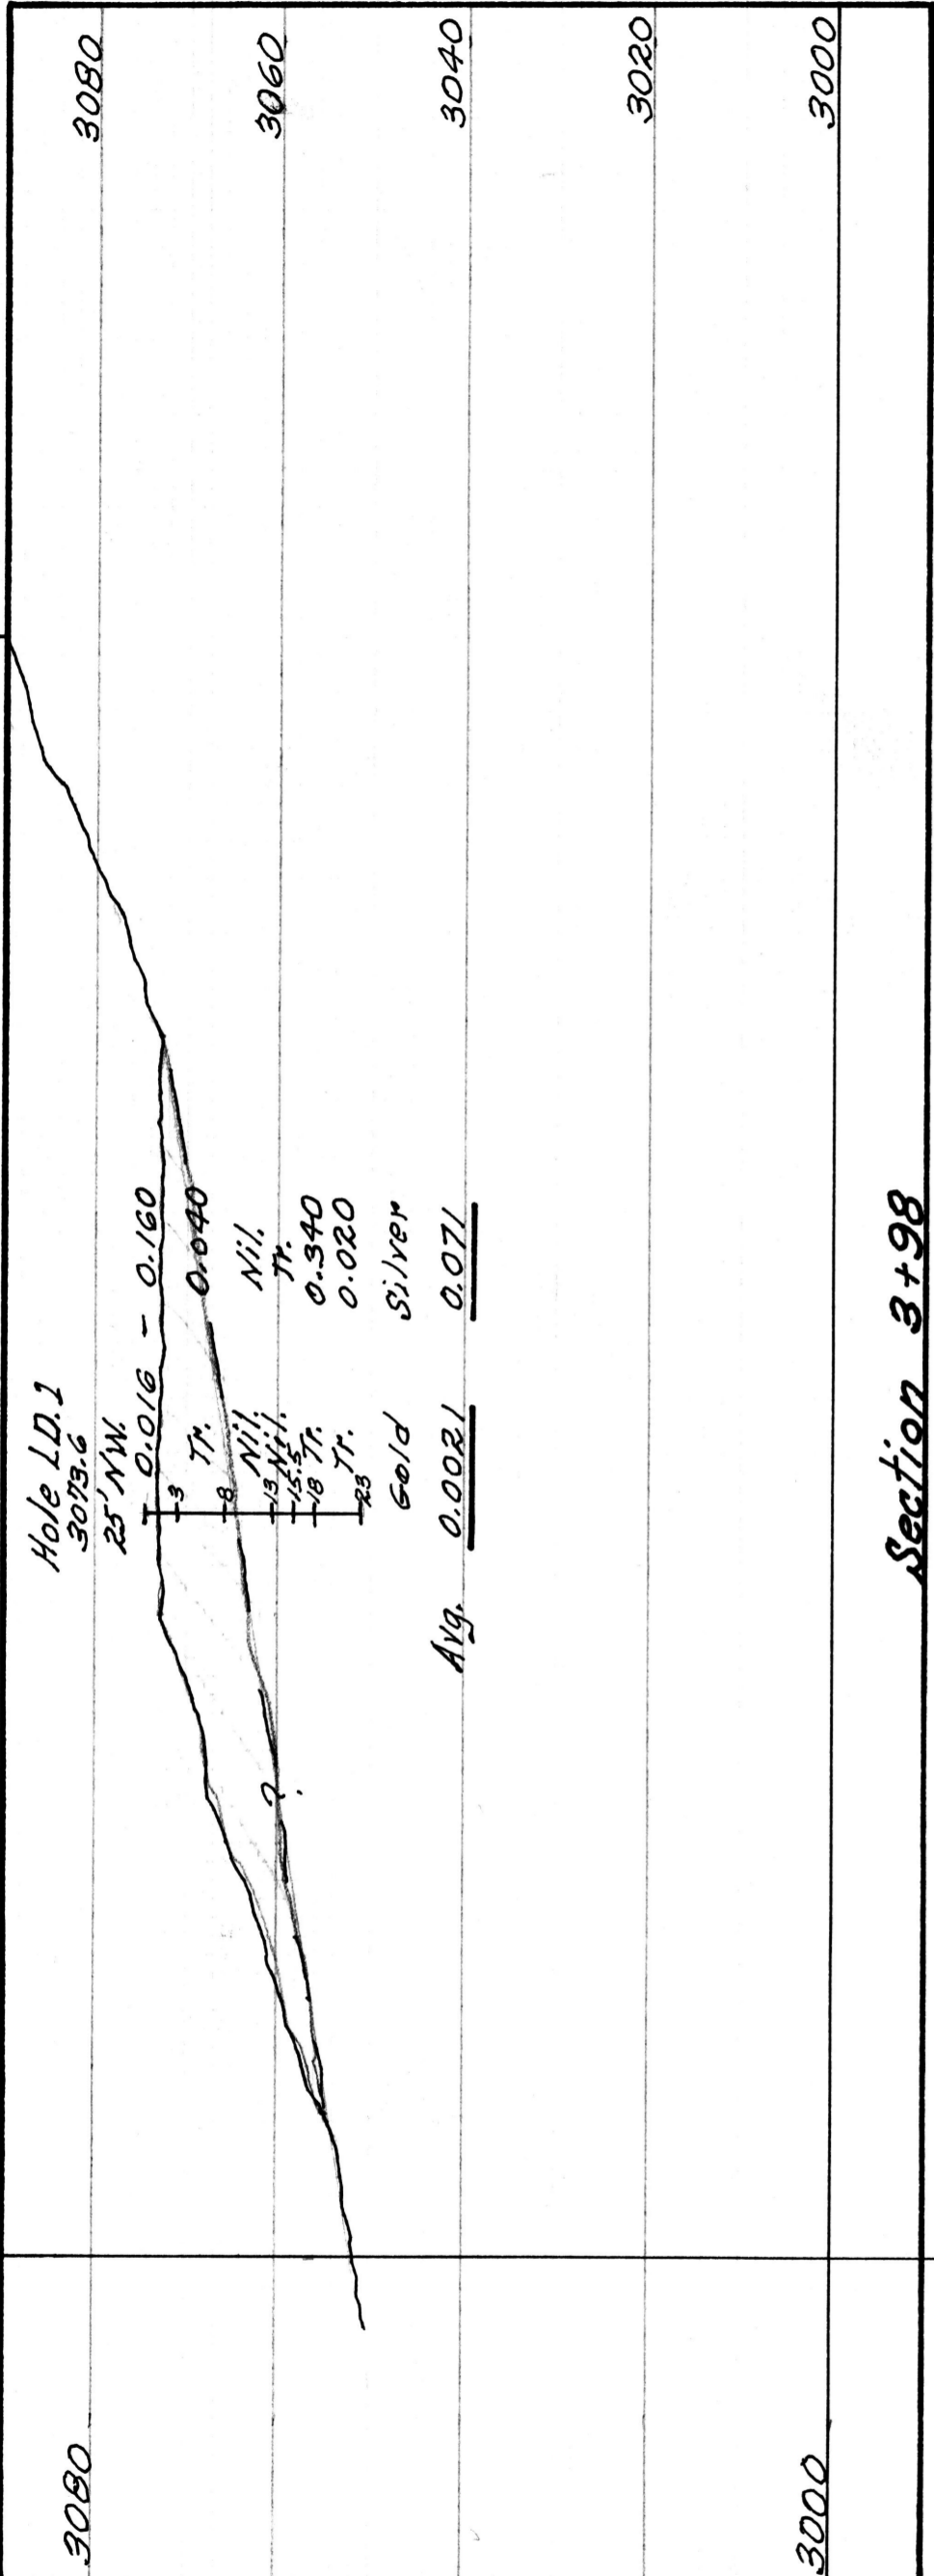

ADMMR 0176-003

**SECTIONS—LONG DUMP  
OCTAVE MINE  
WEAVER MINING DISTRICT  
Yavapai County, Arizona**

SCALE: 1" = 20 ft.

MARCH, 1981

R. E. MIERITZ

All Sections Looking NW.

MAP No 4