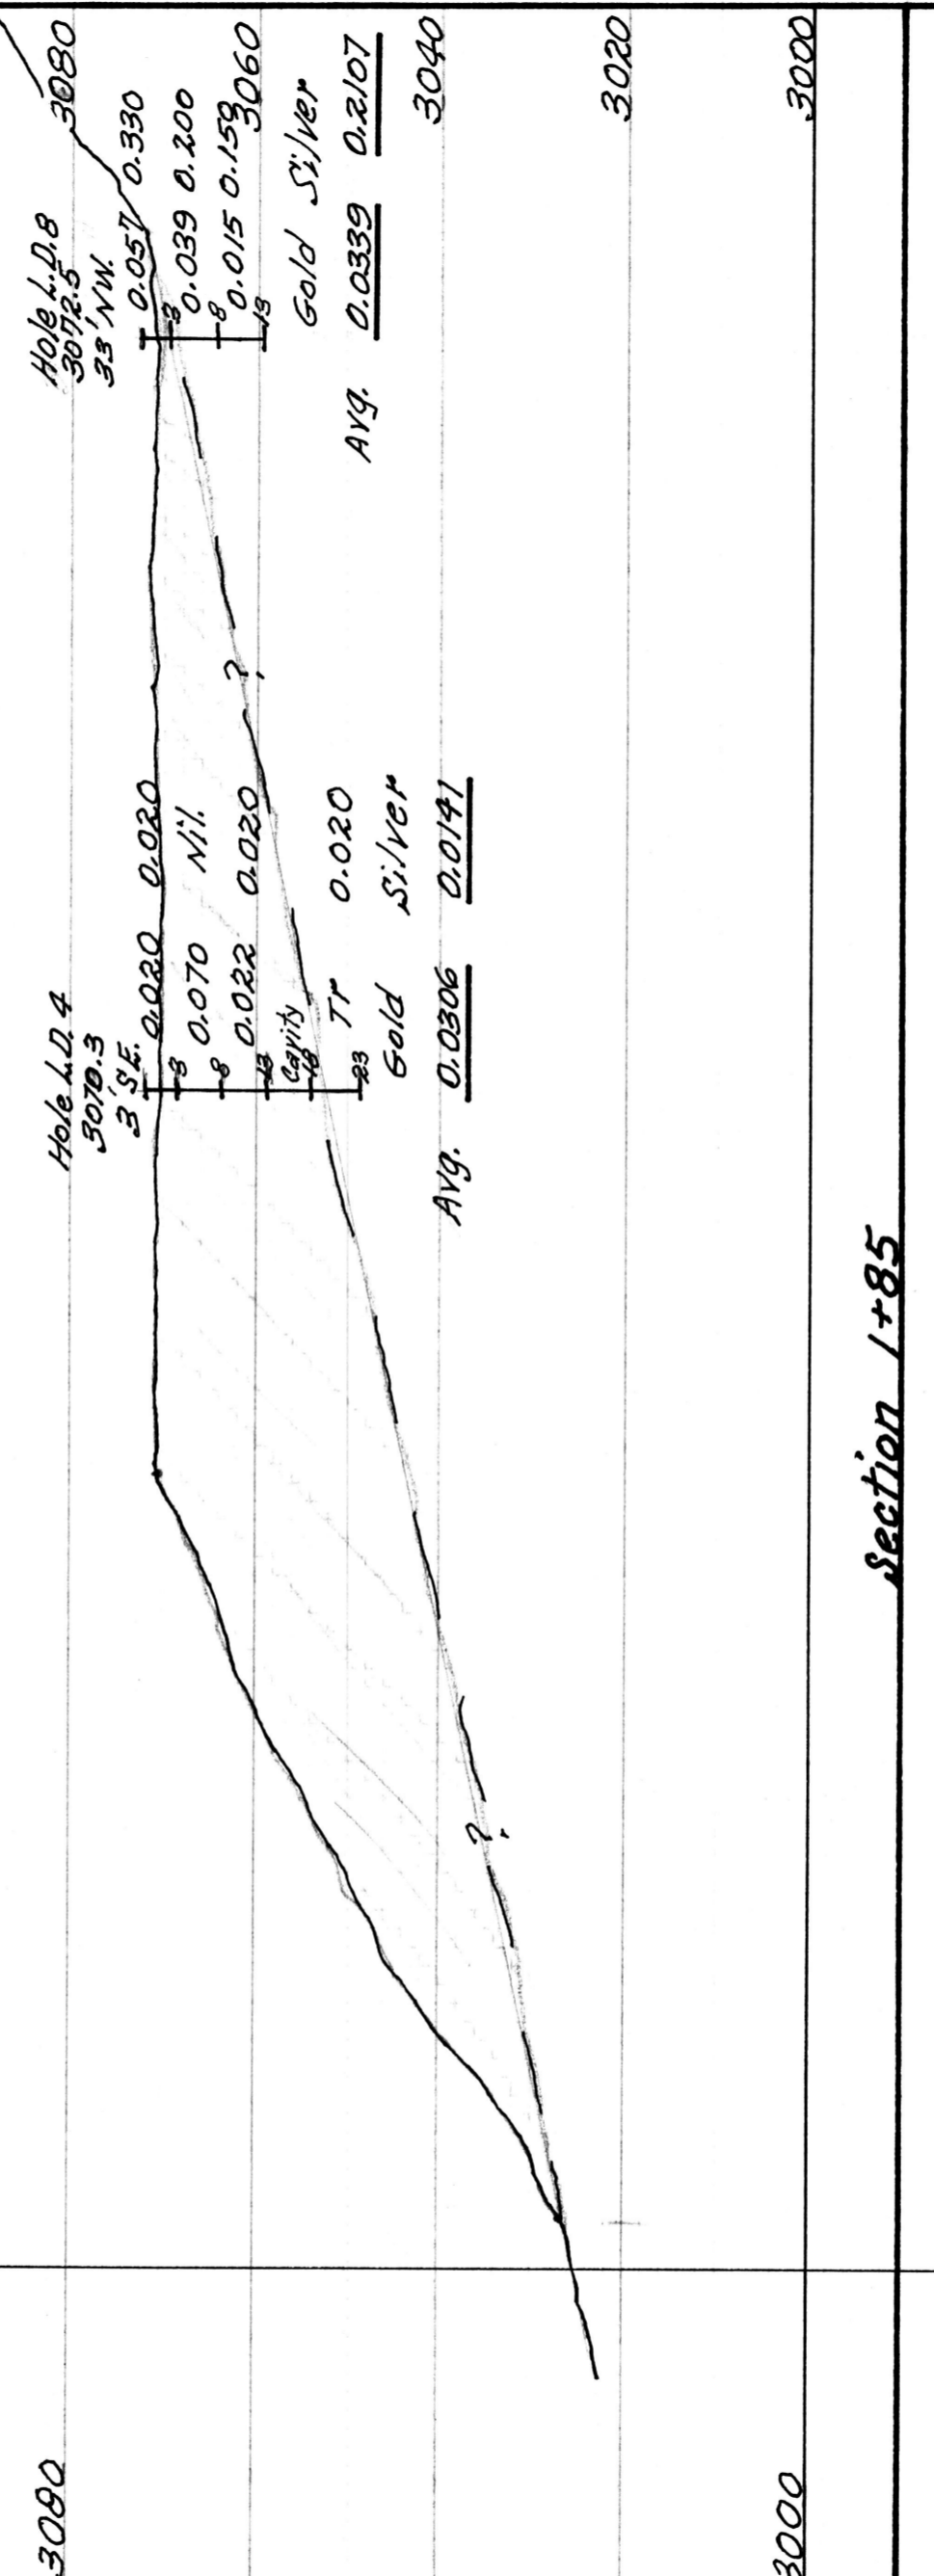

ADMMR 0176-003

**SECTIONS—LONG DUMP  
OCTAVE MINE  
WEAVER MINING DISTRICT  
Yavapai County, Arizona**

SCALE: 1" = 20 ft.

MARCH, 1981

R. E. MIERITZ

All Sections Looking NW.

MAP No 4