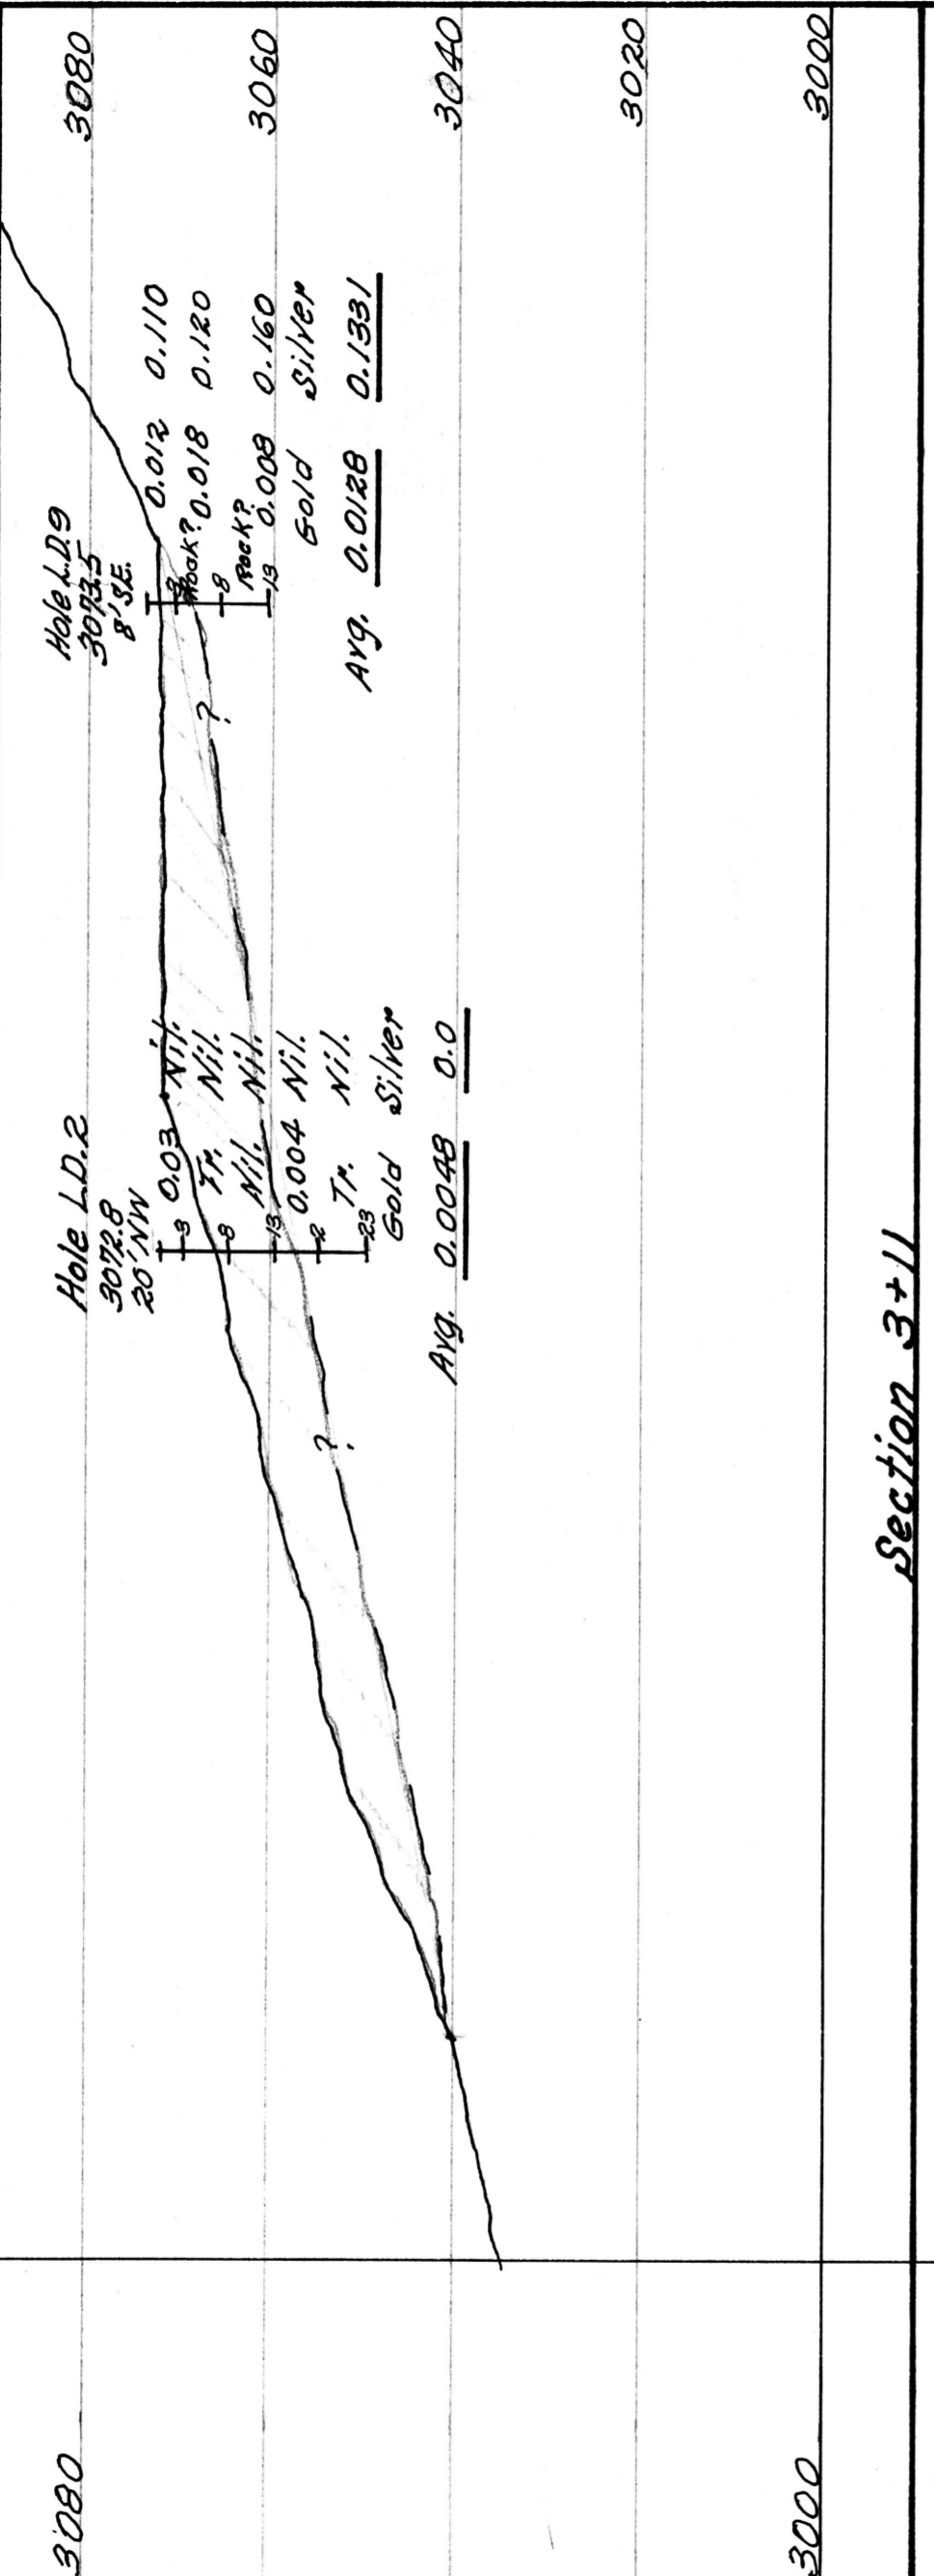

ADMMR 0176-003

**SECTIONS—LONG DUMP  
OCTAVE MINE  
WEAVER MINING DISTRICT  
Yavapai County, Arizona**

SCALE: 1" = 20 ft.

MARCH, 1981

R. E. MIERITZ

All Sections Looking NW.

MAP No 4