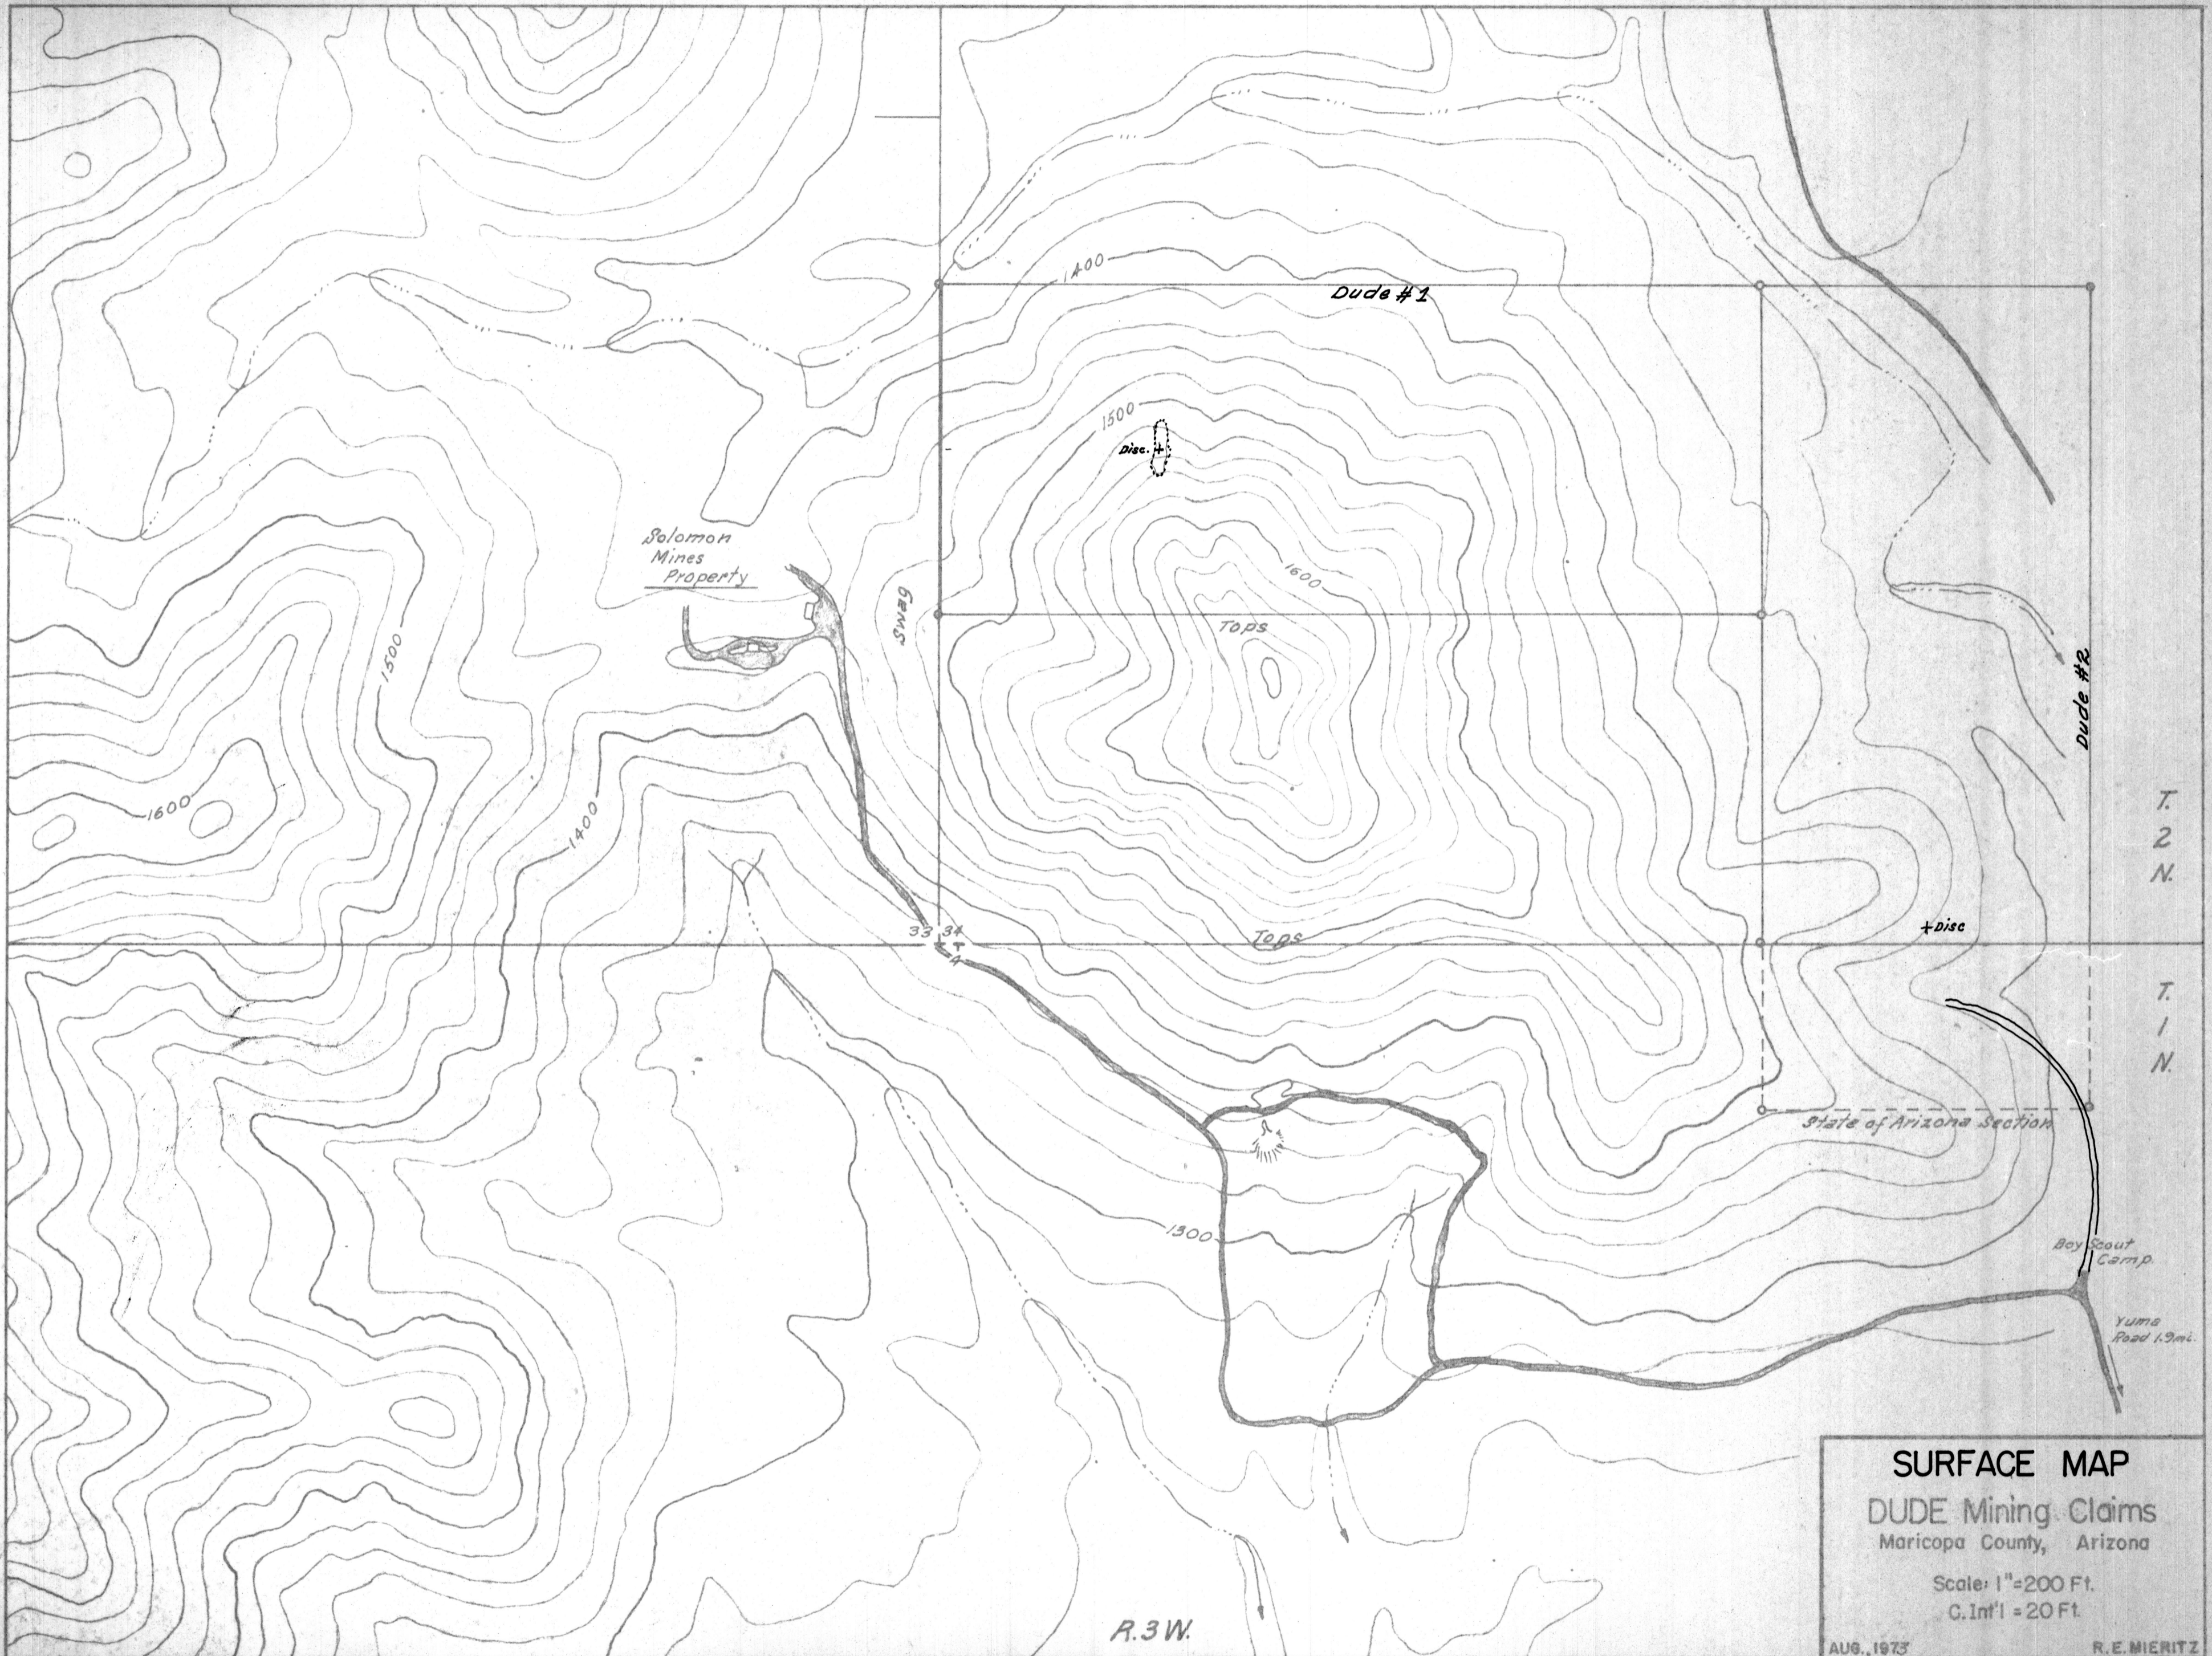

*Seal*

**SURFACE MAP**  
**DUDE Mining Claims**  
 Maricopa County, Arizona  
 Scale: 1"=200 Ft.  
 C.Int'l = 20 Ft.  
 AUG. 1973 R.E. MIERITZ

ADMMR 0070-013

MAP N<sup>o</sup>