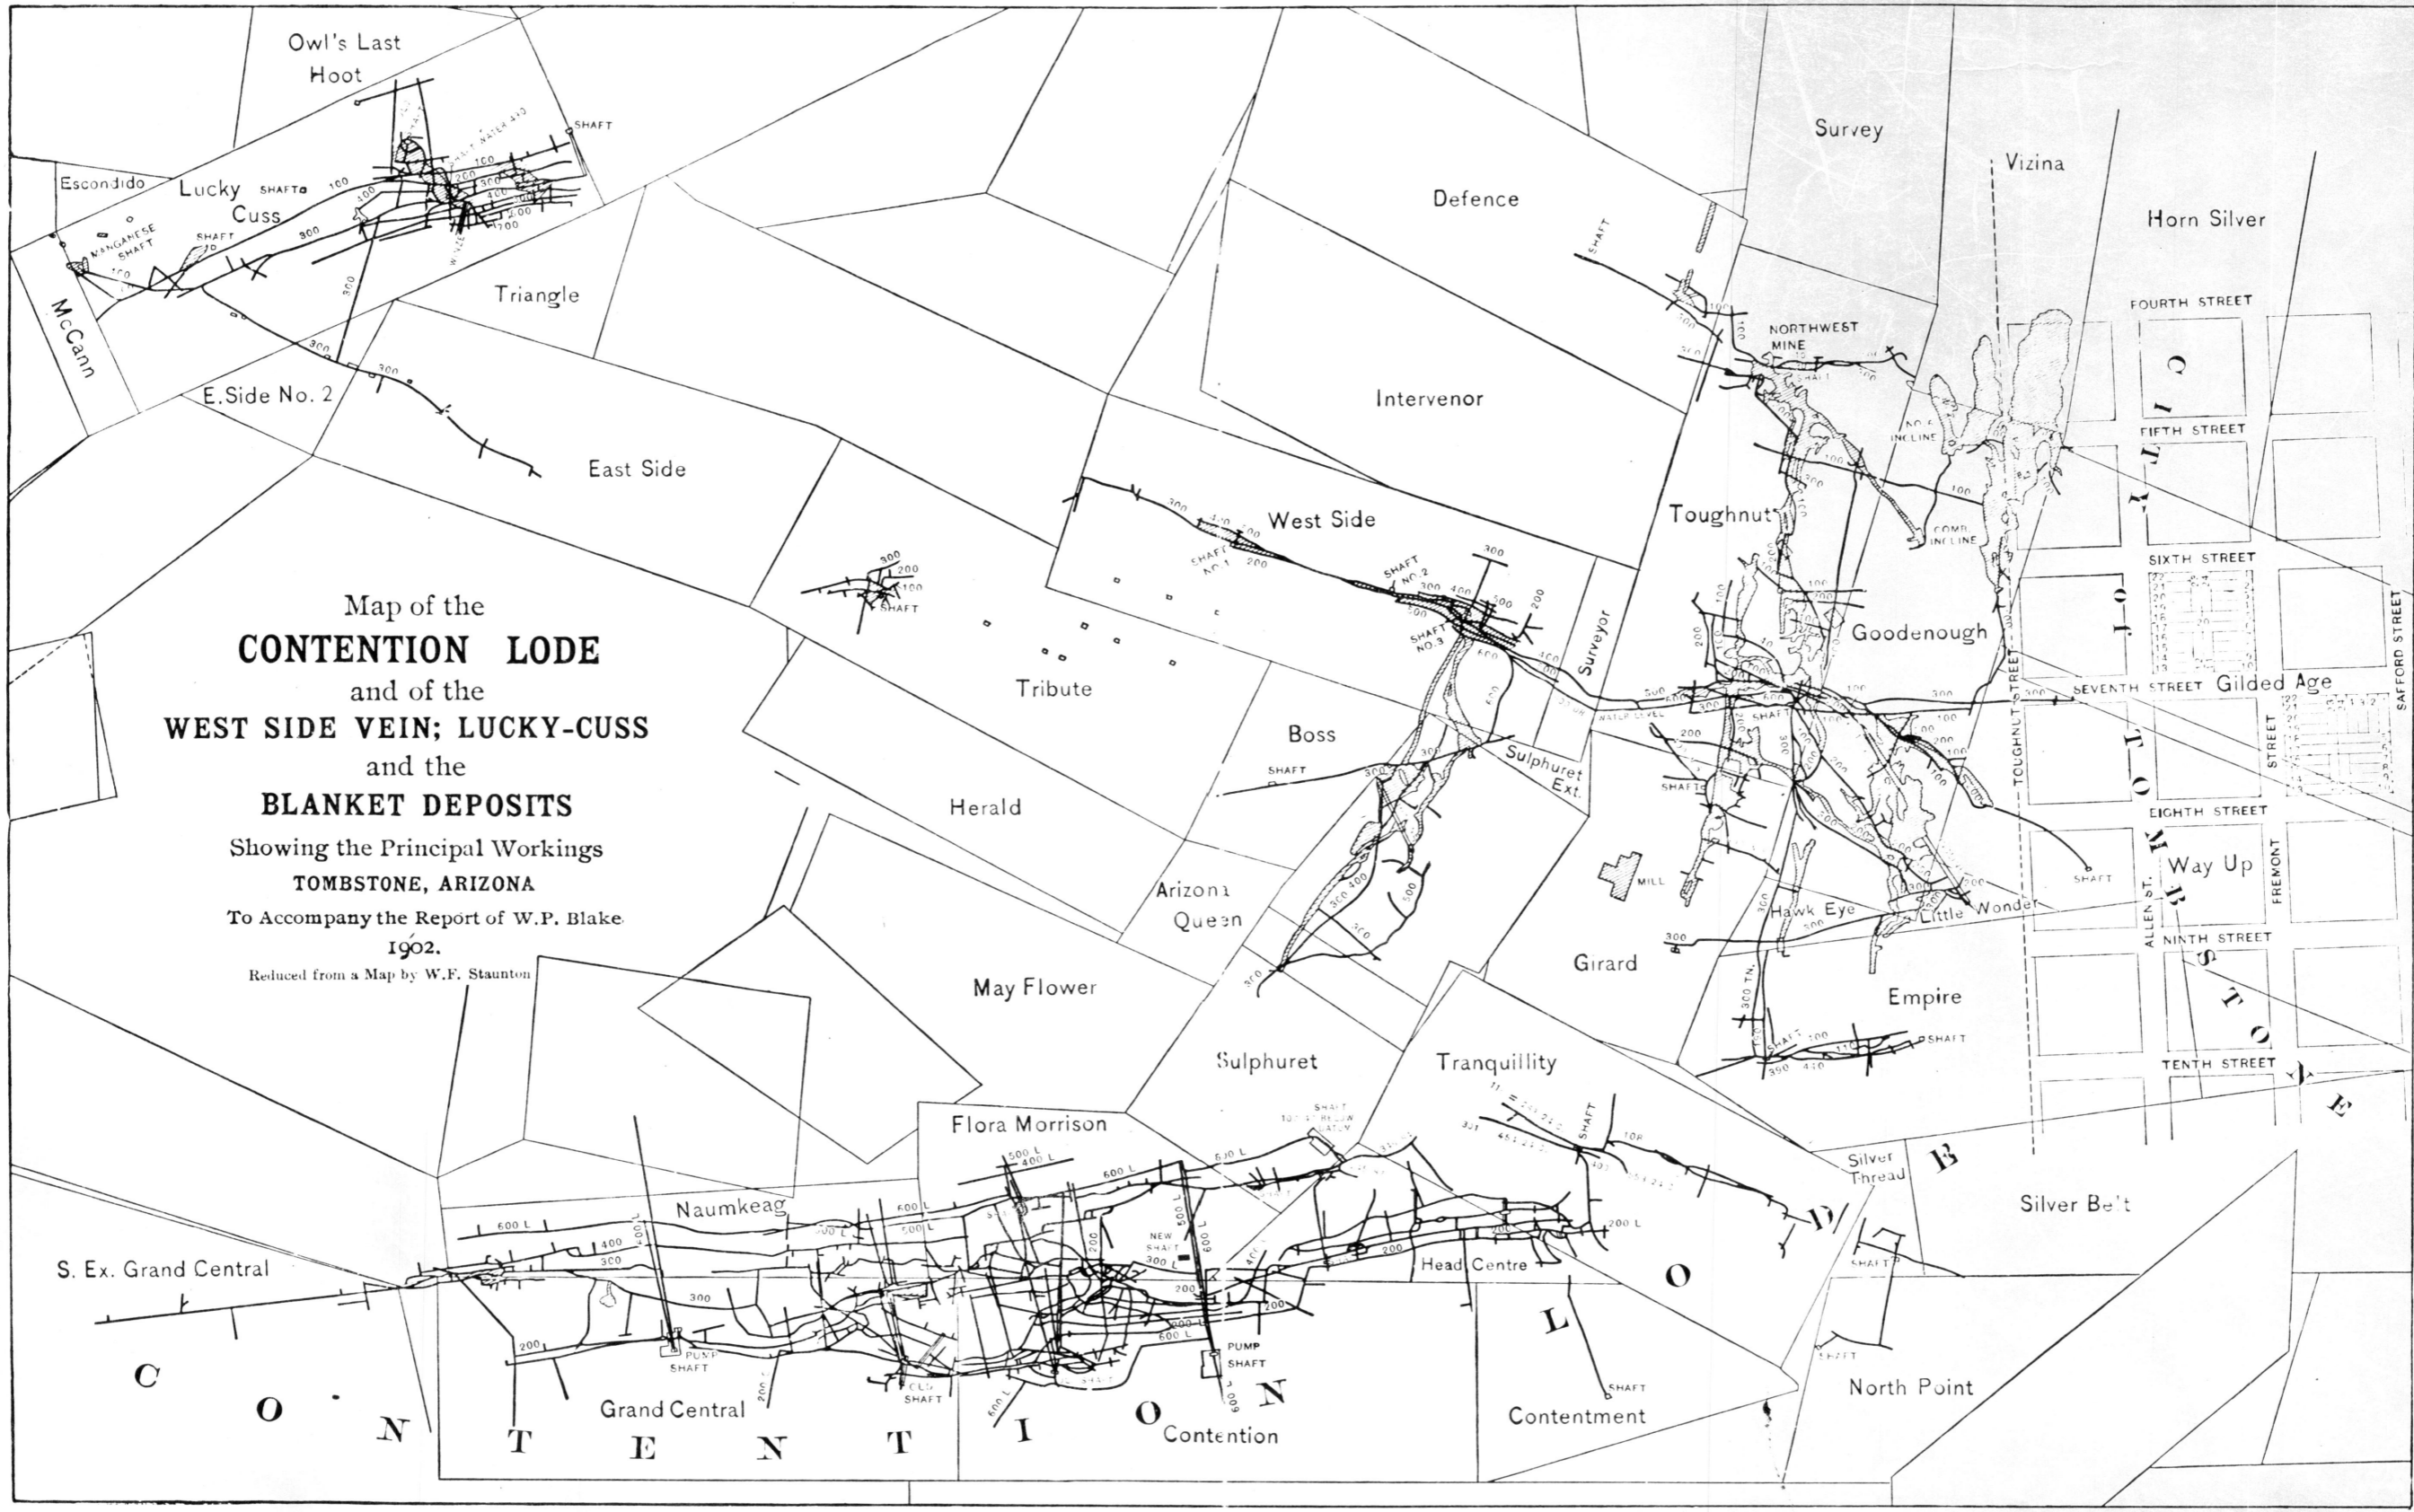

Map of the
CONTENTION LODE
 and of the
WEST SIDE VEIN; LUCKY-CUSS
 and the
BLANKET DEPOSITS
 Showing the Principal Workings
TOMBSTONE, ARIZONA
 To Accompany the Report of W.P. Blake
 1902.
 Reduced from a Map by W.F. Staunton

Scale of photo 500' = 1"