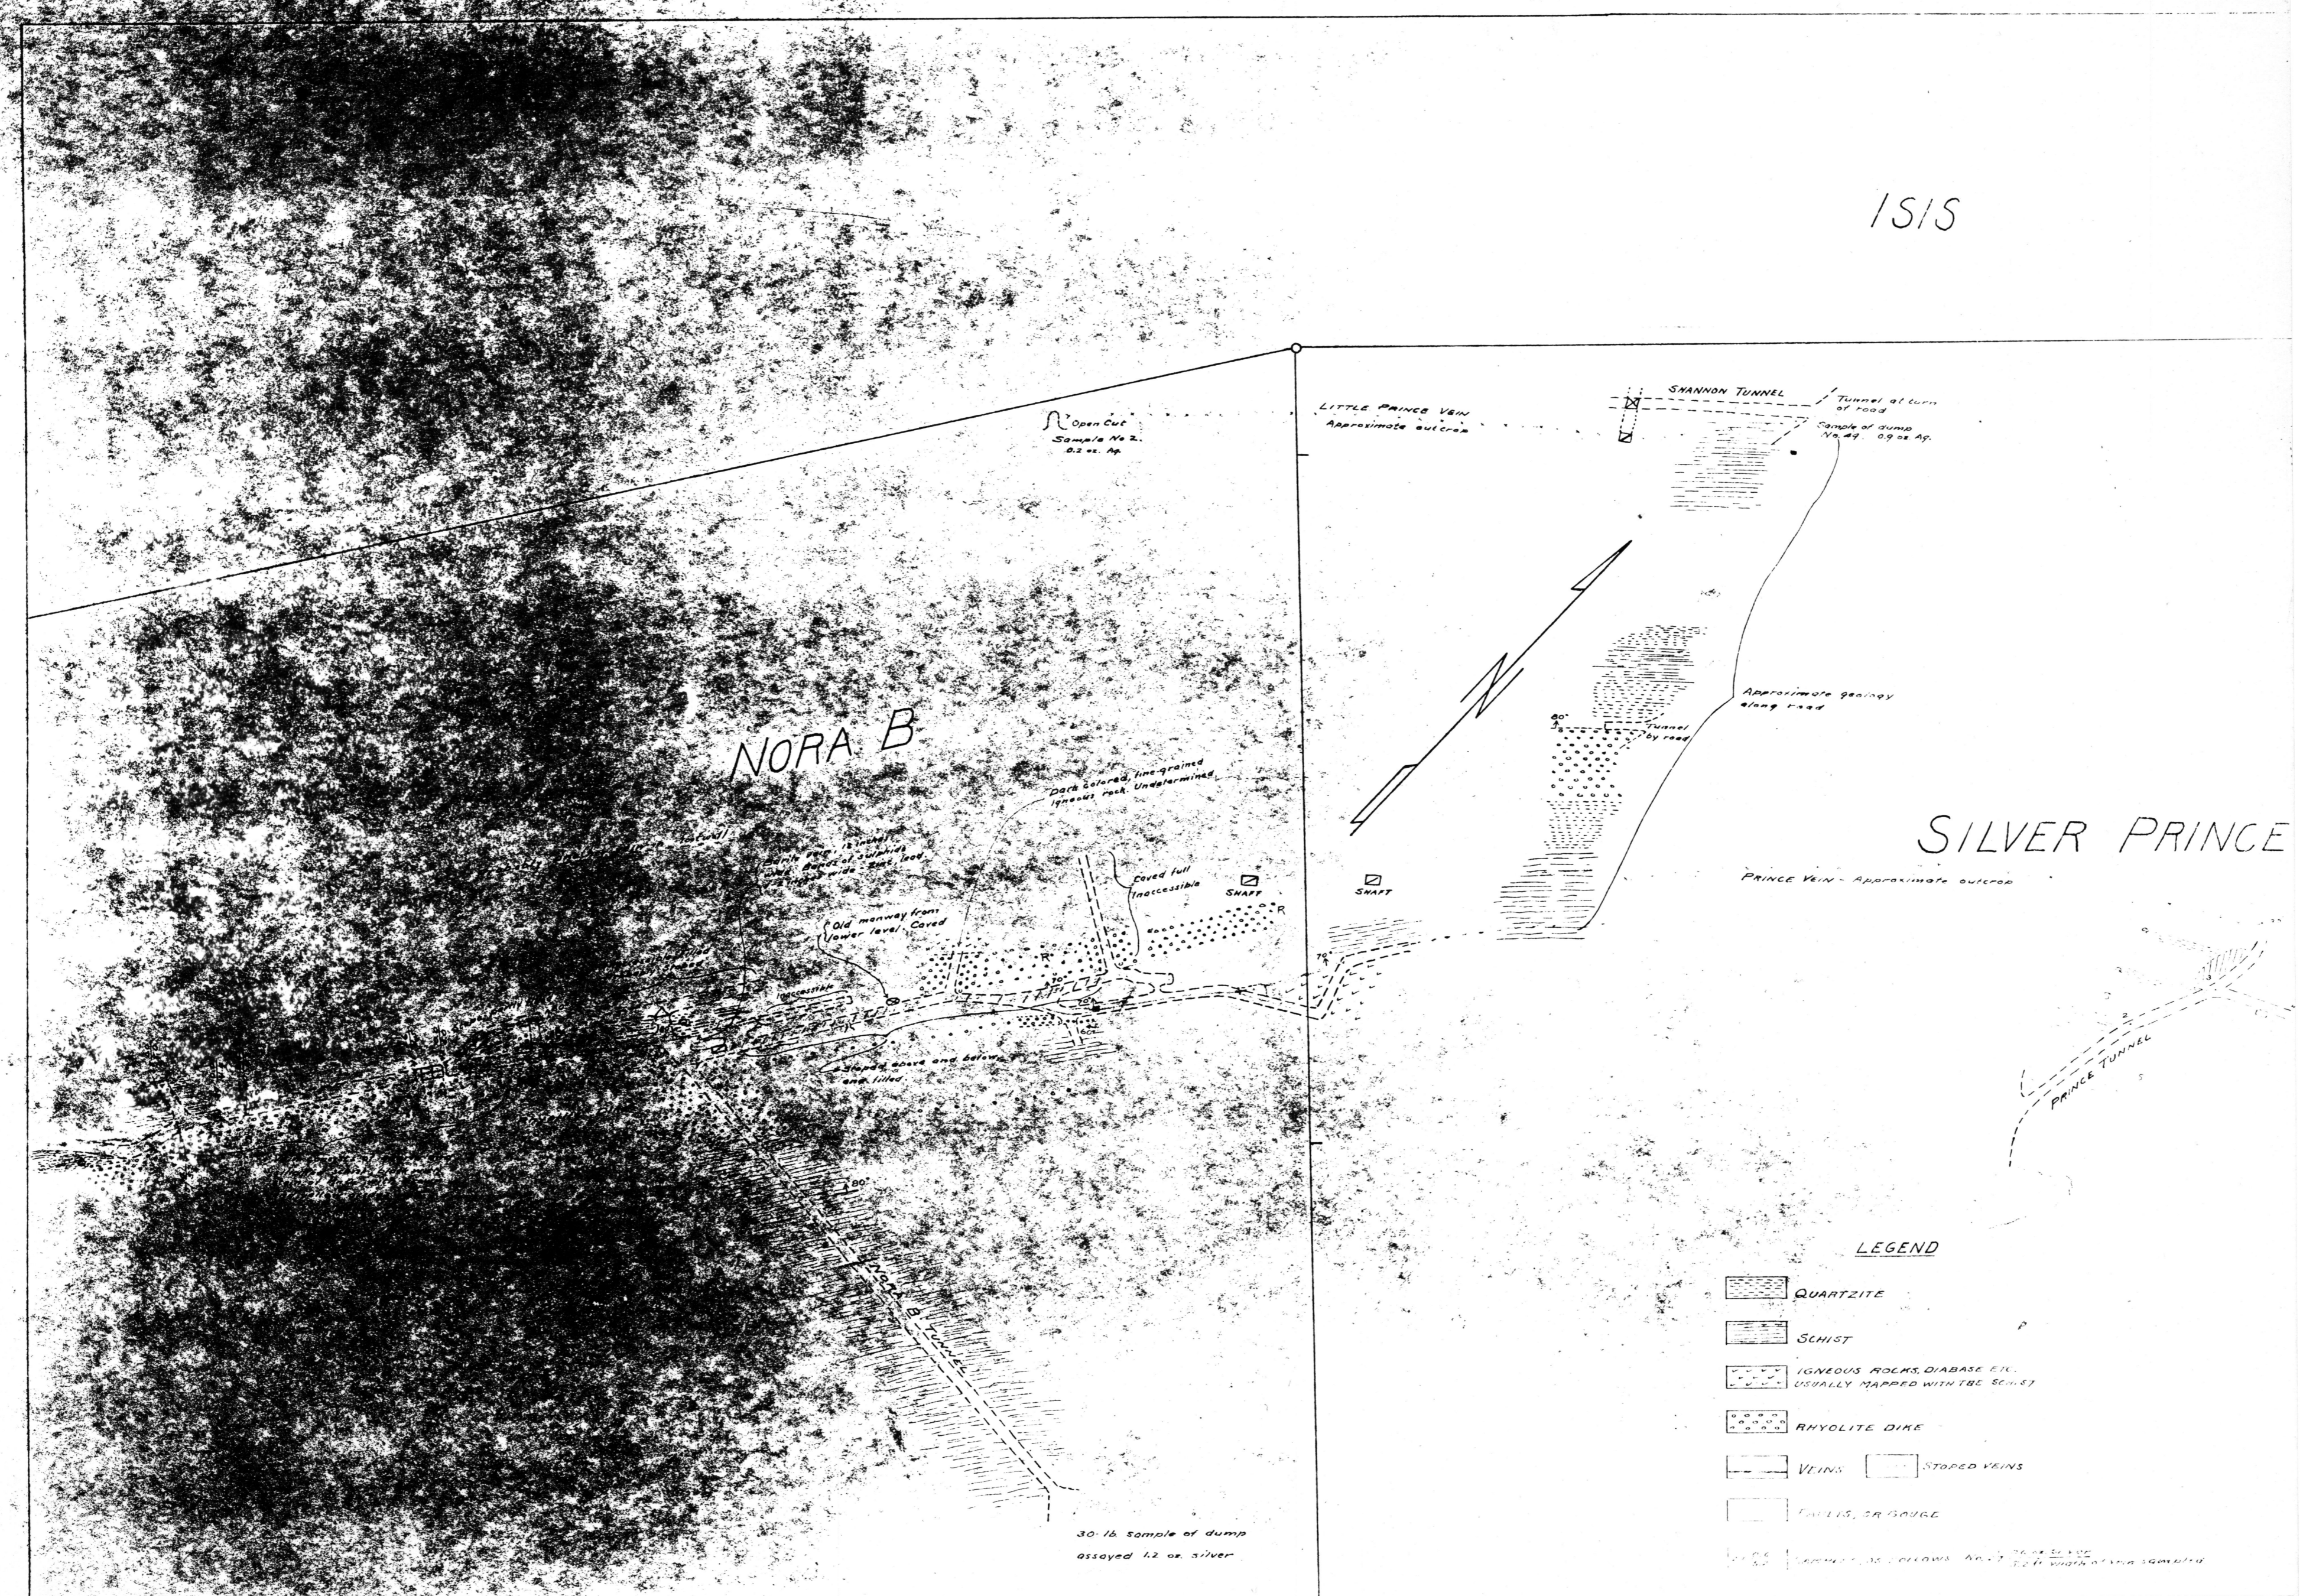

1515

NORA B

SILVER PRINCE

LEGEND

- QUARTZITE
- SCHIST
- IGNEOUS ROCKS, DIABASE ETC. USUALLY MAPPED WITH THE SCHIST
- RYHOLITE DIKE
- VEINS
- STOPPED VEINS
- TUNNELS, OR SHAFTS
- SHAFTS, OR TUNNELS, AND OTHER FEATURES

ADMMR 0008-007