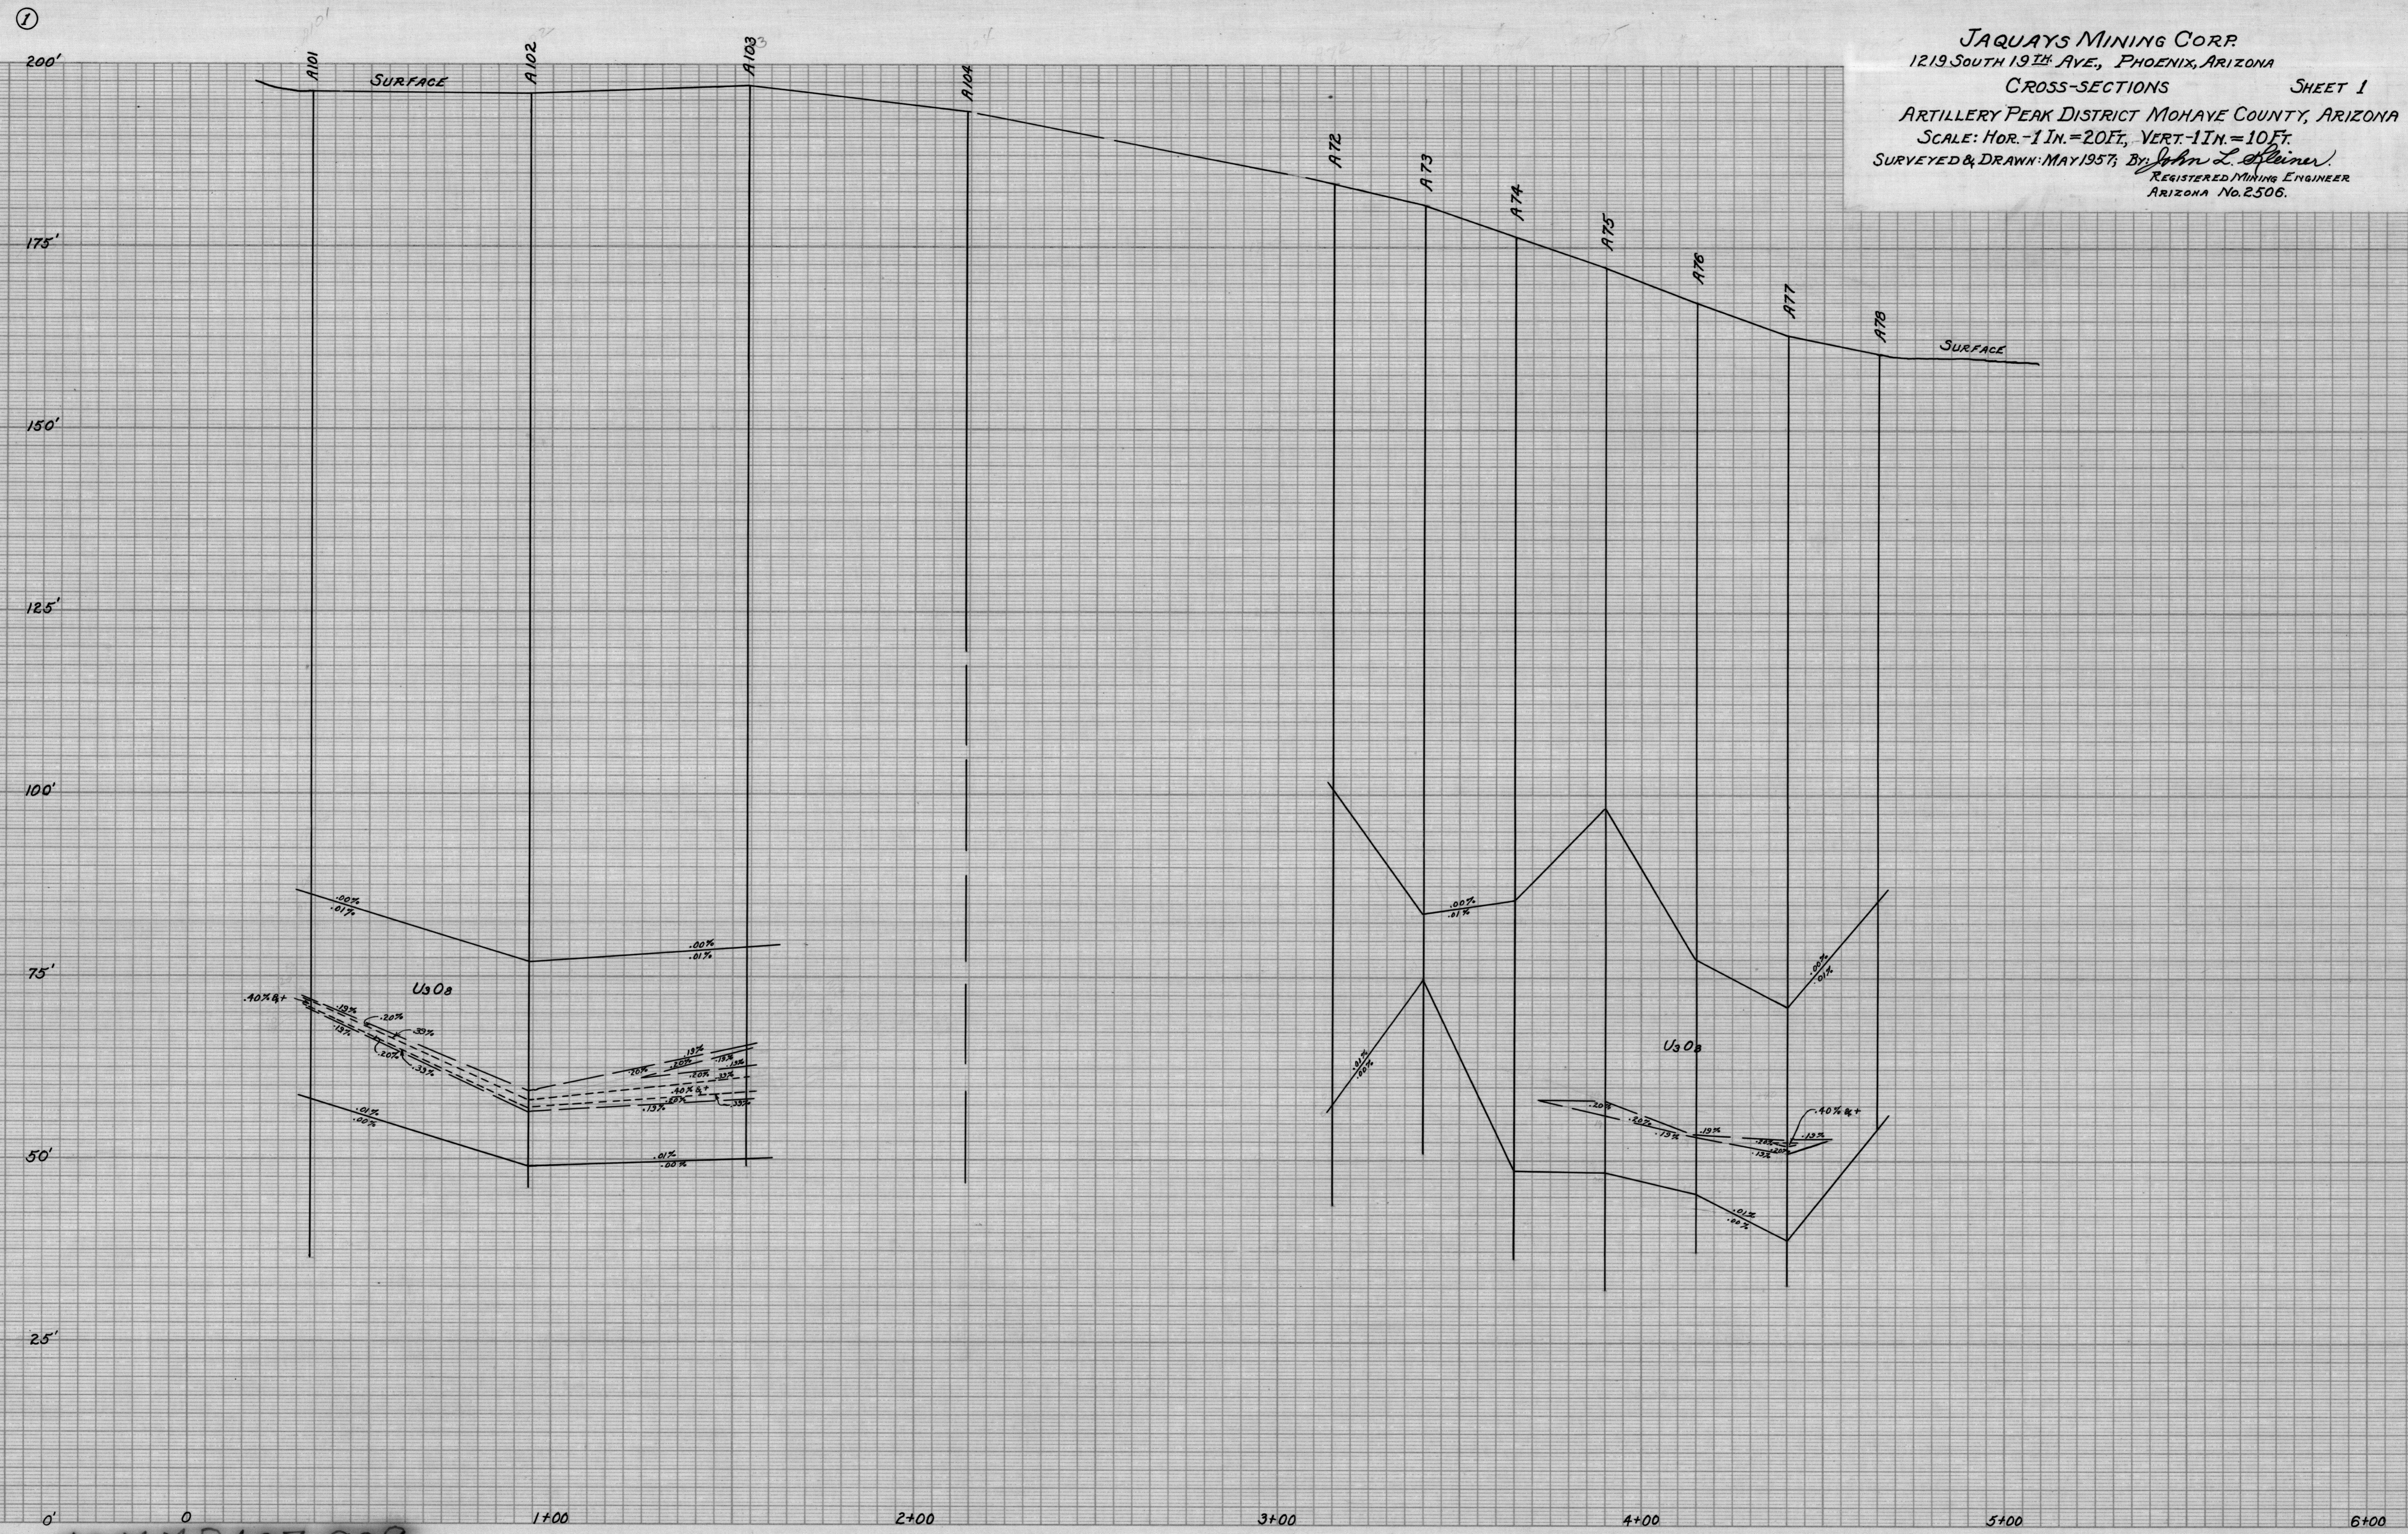

8/16 : adm 55  
Jaquays Mining Corp Plate 5

JACUAYS MINING CORP  
1219 SOUTH 19TH AVE., PHOENIX, ARIZONA  
CROSS-SECTIONS SHEET 1  
ARTILLERY PEAK DISTRICT MOHAVE COUNTY, ARIZONA  
SCALE: HOR.-1 IN.=20 FT., VERT.-1 IN.=10 FT.  
SURVEYED & DRAWN: MAY 1957; BY: *John L. Steiner*  
REGISTERED MINING ENGINEER  
ARIZONA No. 2506.

ADM MR 103-009

PROFILE PLATE A  
CHARLES BRUNING CO  
MADE IN U.S.A.

PROFILE PLATE A  
CHARLES BRUNING CO  
MADE IN U.S.A.