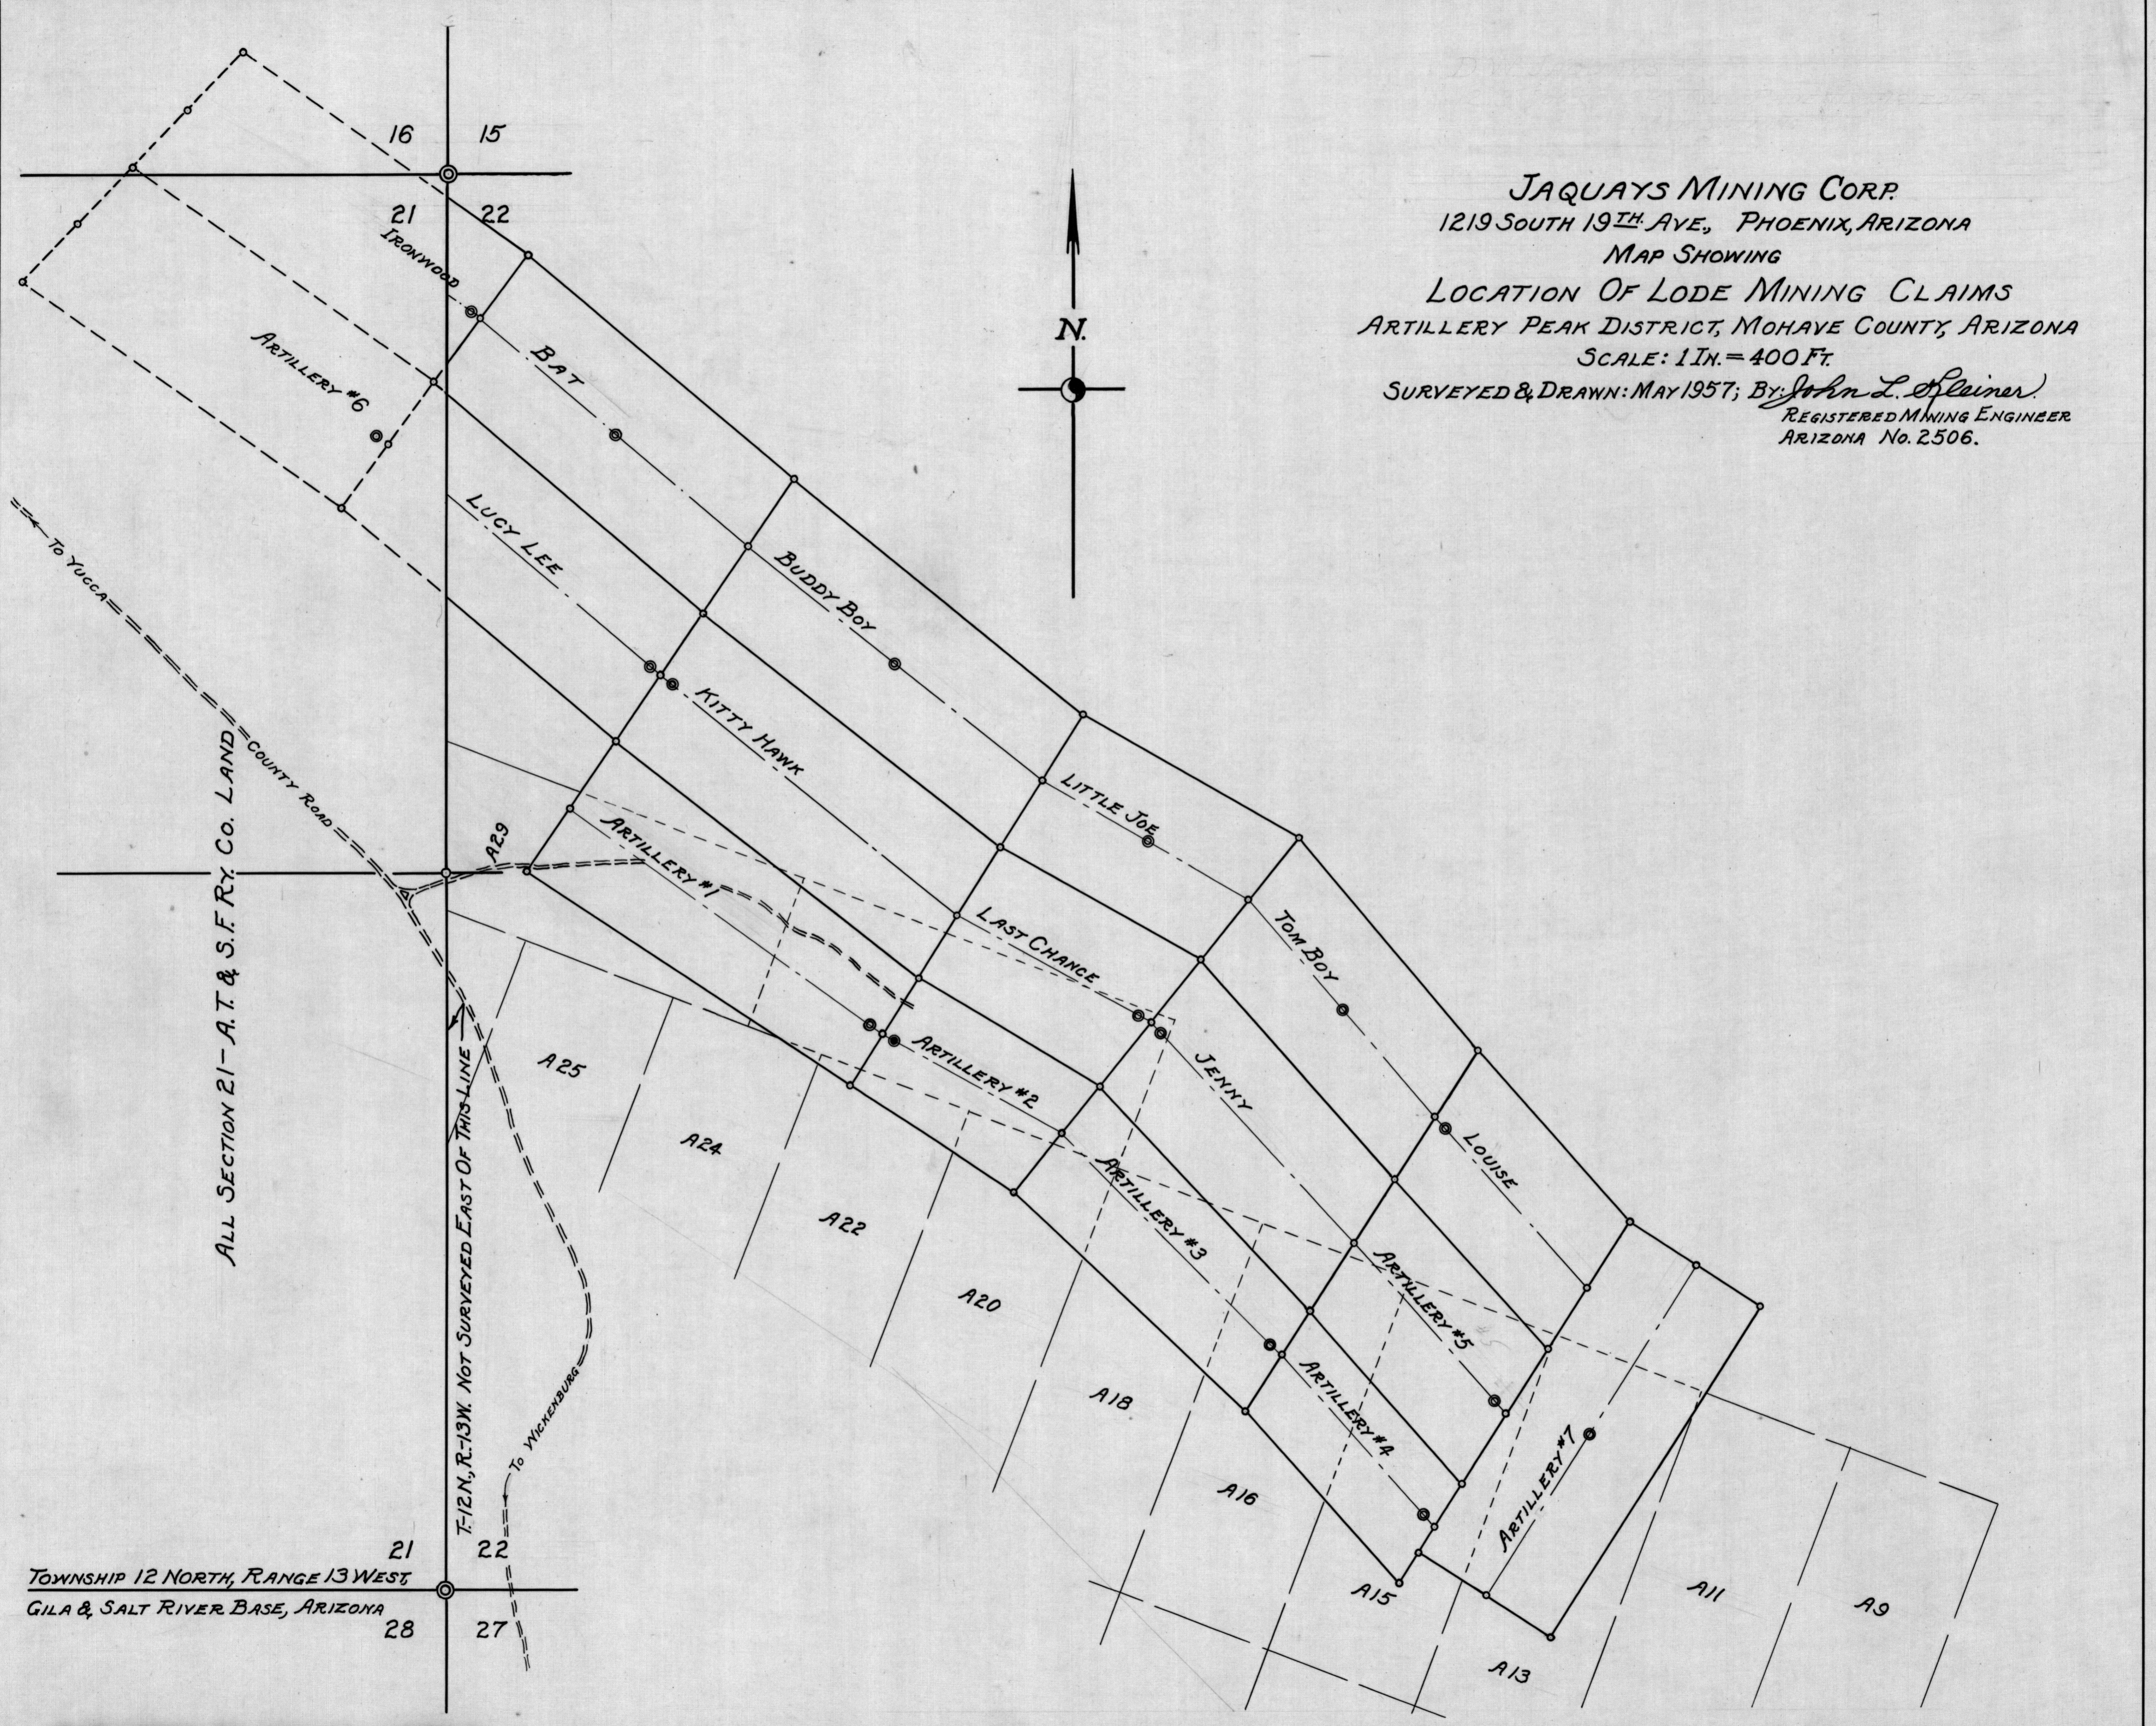

**JAGUAYS MINING CORP.**  
 1219 SOUTH 19<sup>TH</sup> AVE., PHOENIX, ARIZONA  
 MAP SHOWING  
**LOCATION OF LODE MINING CLAIMS**  
 ARTILLERY PEAK DISTRICT, MOHAVE COUNTY, ARIZONA  
 SCALE: 1 IN. = 400 FT.  
 SURVEYED & DRAWN: MAY 1957; BY: *John L. Splainer*  
 REGISTERED MINING ENGINEER  
 ARIZONA No. 2506.

21  
 22  
 28  
 27  
 TOWNSHIP 12 NORTH, RANGE 13 WEST  
 GILA & SALT RIVER BASE, ARIZONA

ADMMR 103-002

Jaquays Mining Corp Plate 2  
 scanned: 9/08