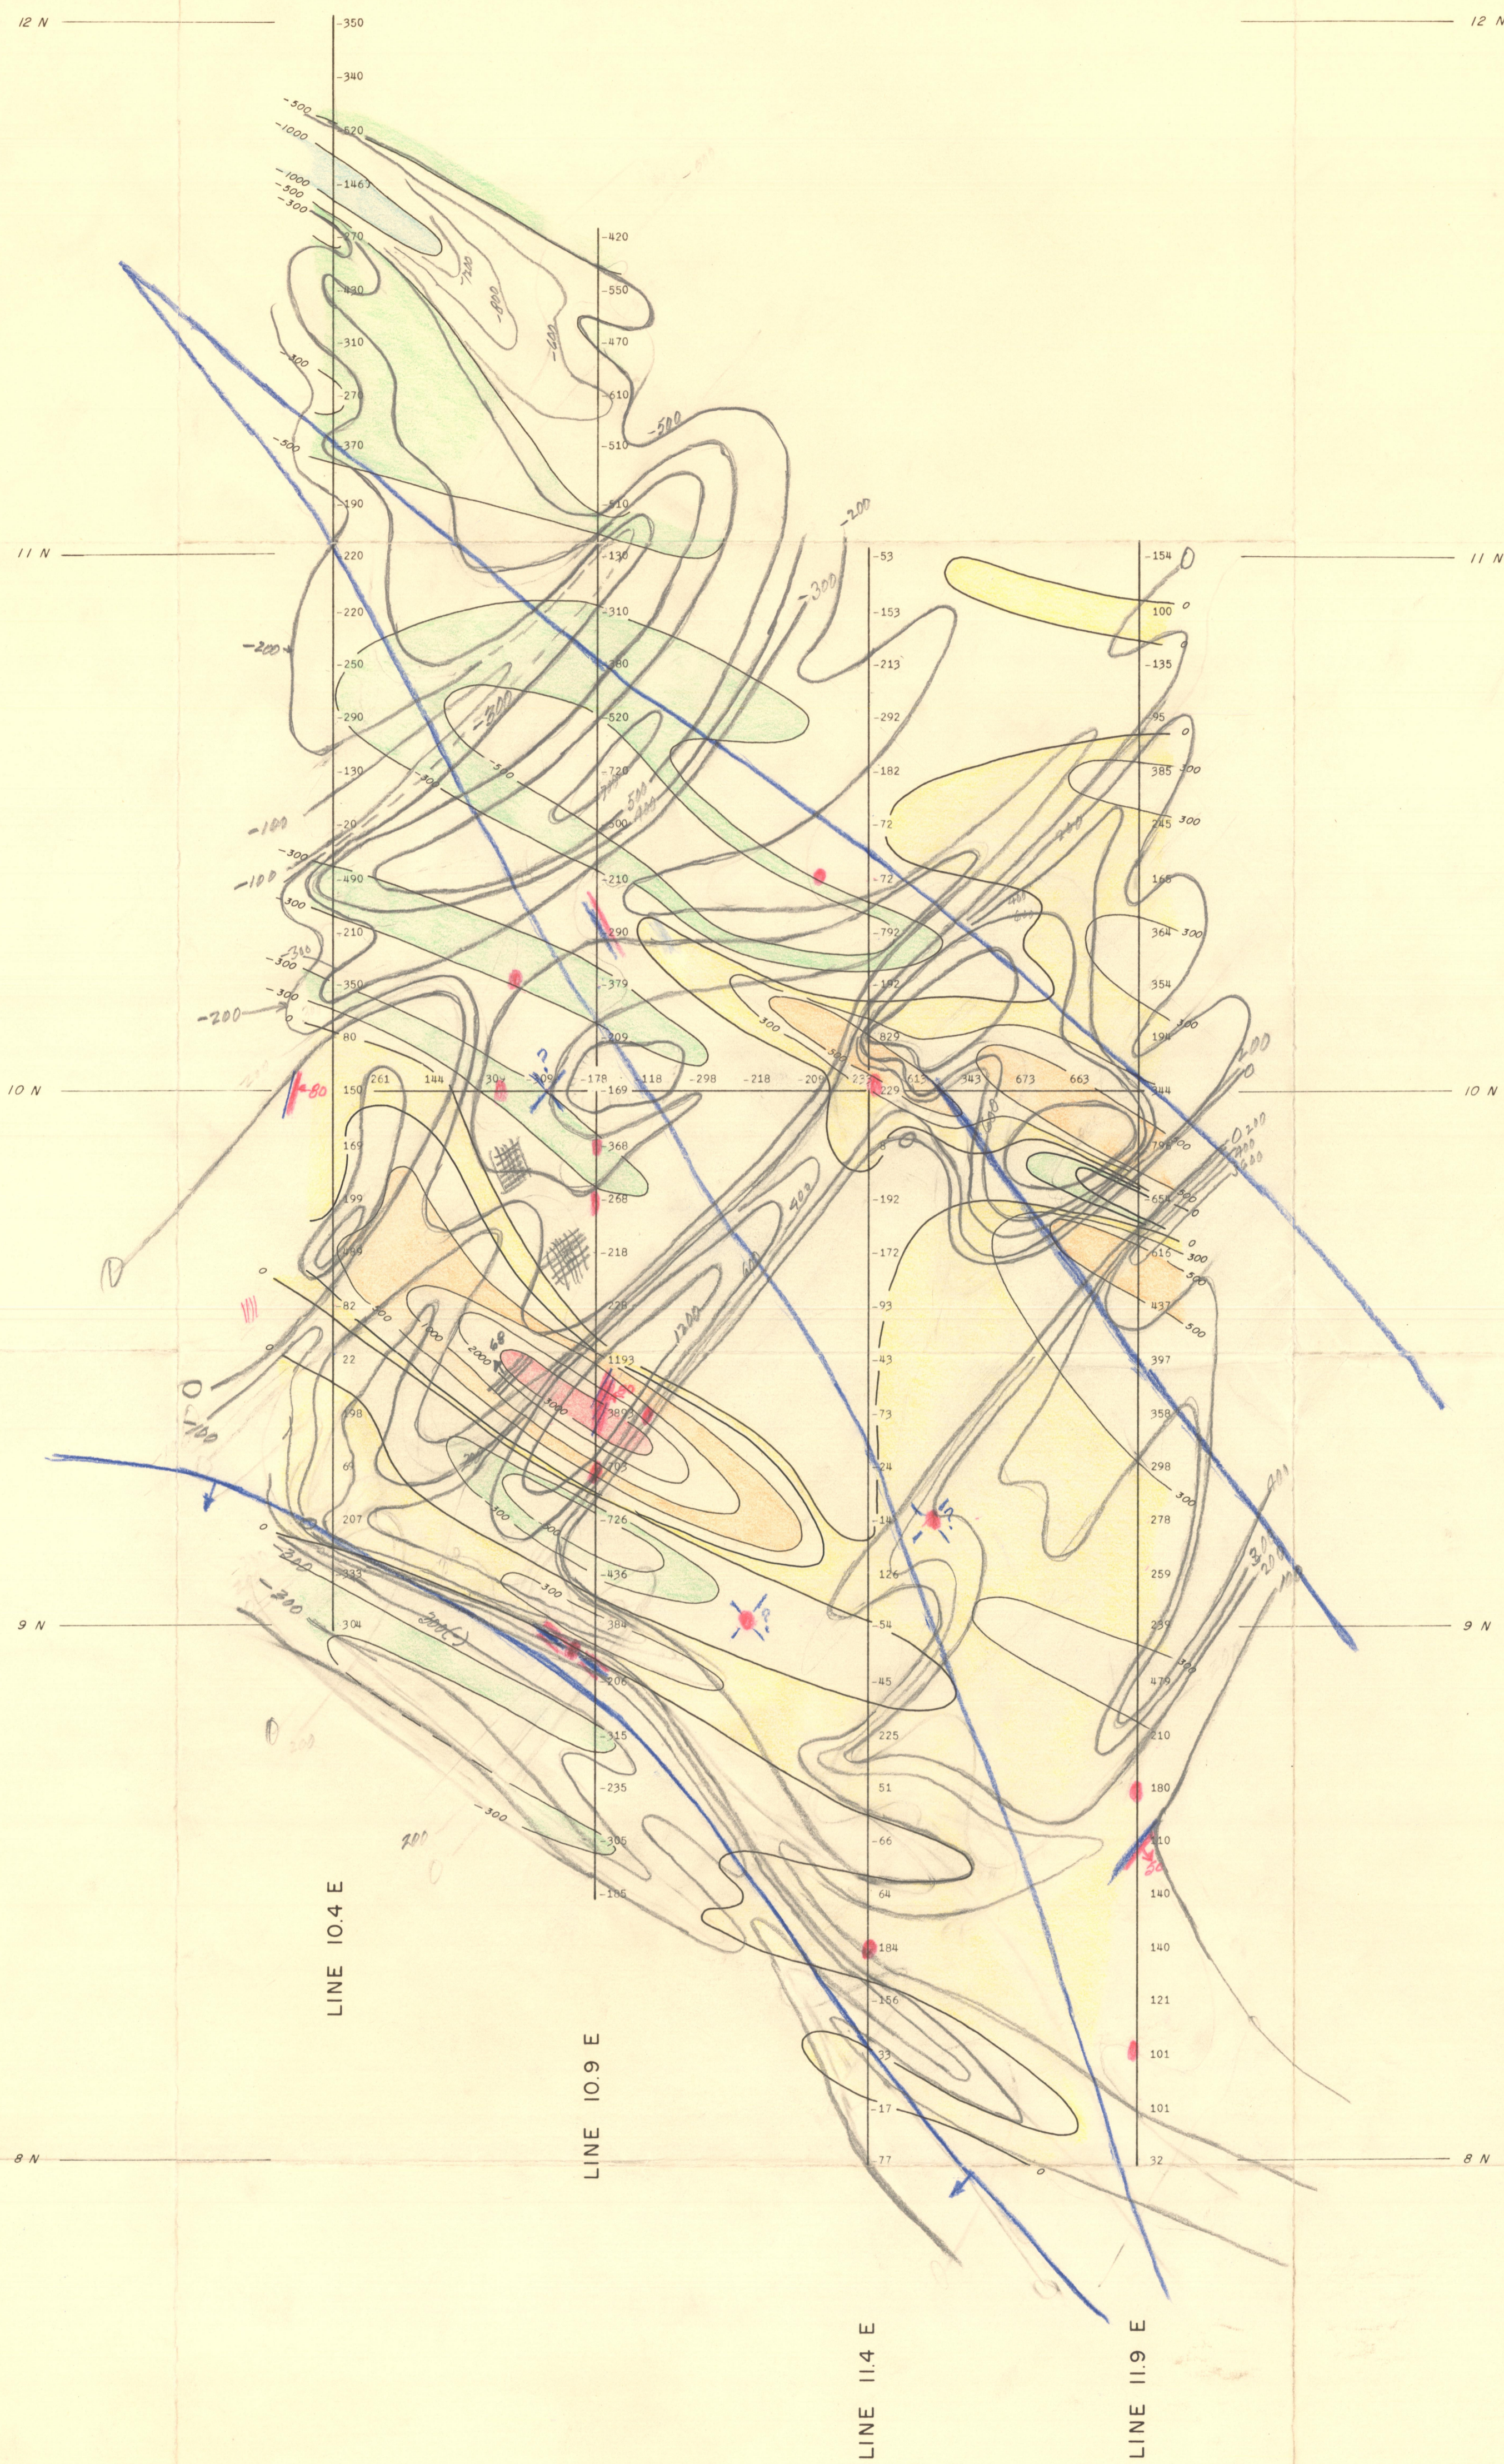

McPHAR GEOPHYSICS
VERTICAL INTENSITY MAGNETIC MAP

MR. SHERWOOD B. OWENS
HORTENSIA CLAIMS, SUPERIOR MINING DISTRICT, PINAL COUNTY, ARIZONA

DRAWN: JK
DATE: MAY, 1970
APPROVED

DATE

ADMMR 0088-002