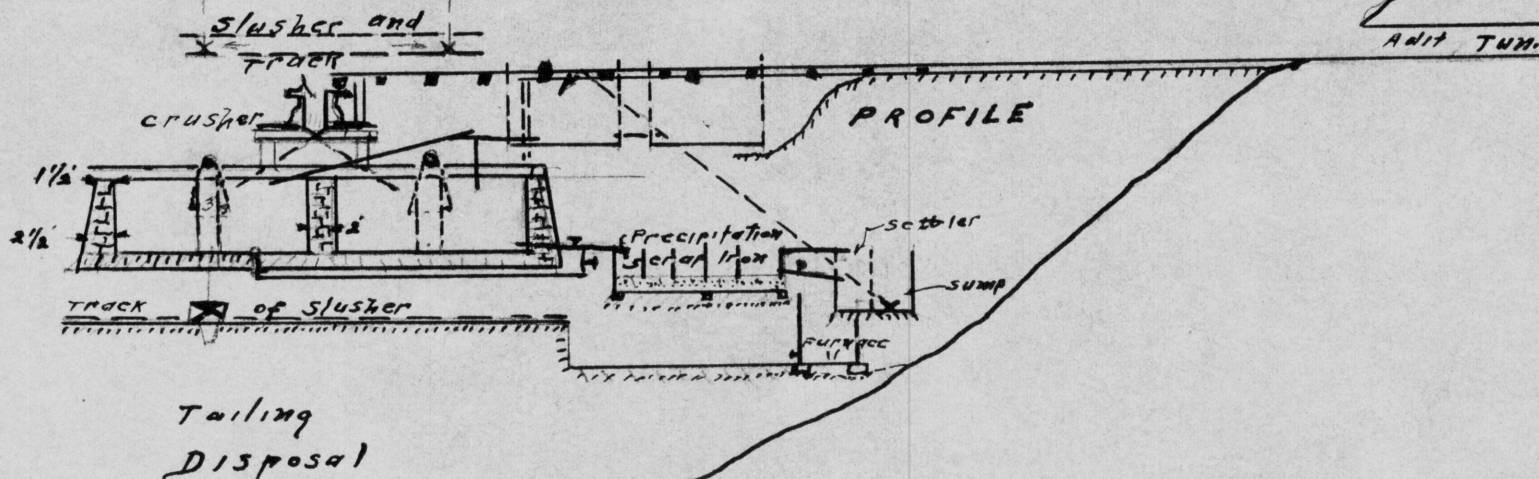

Plan of Proposed
Copper Leaching Plant
Rattler Mine Dripping Spgs.
Pinal County, Arizona
For H.R. Scott, Globe, "
Scale 1" To 20' Feb. 20th 1945
From Field Notes, Engr
Dept. Mineral Resources

ADMMR
 0059-007