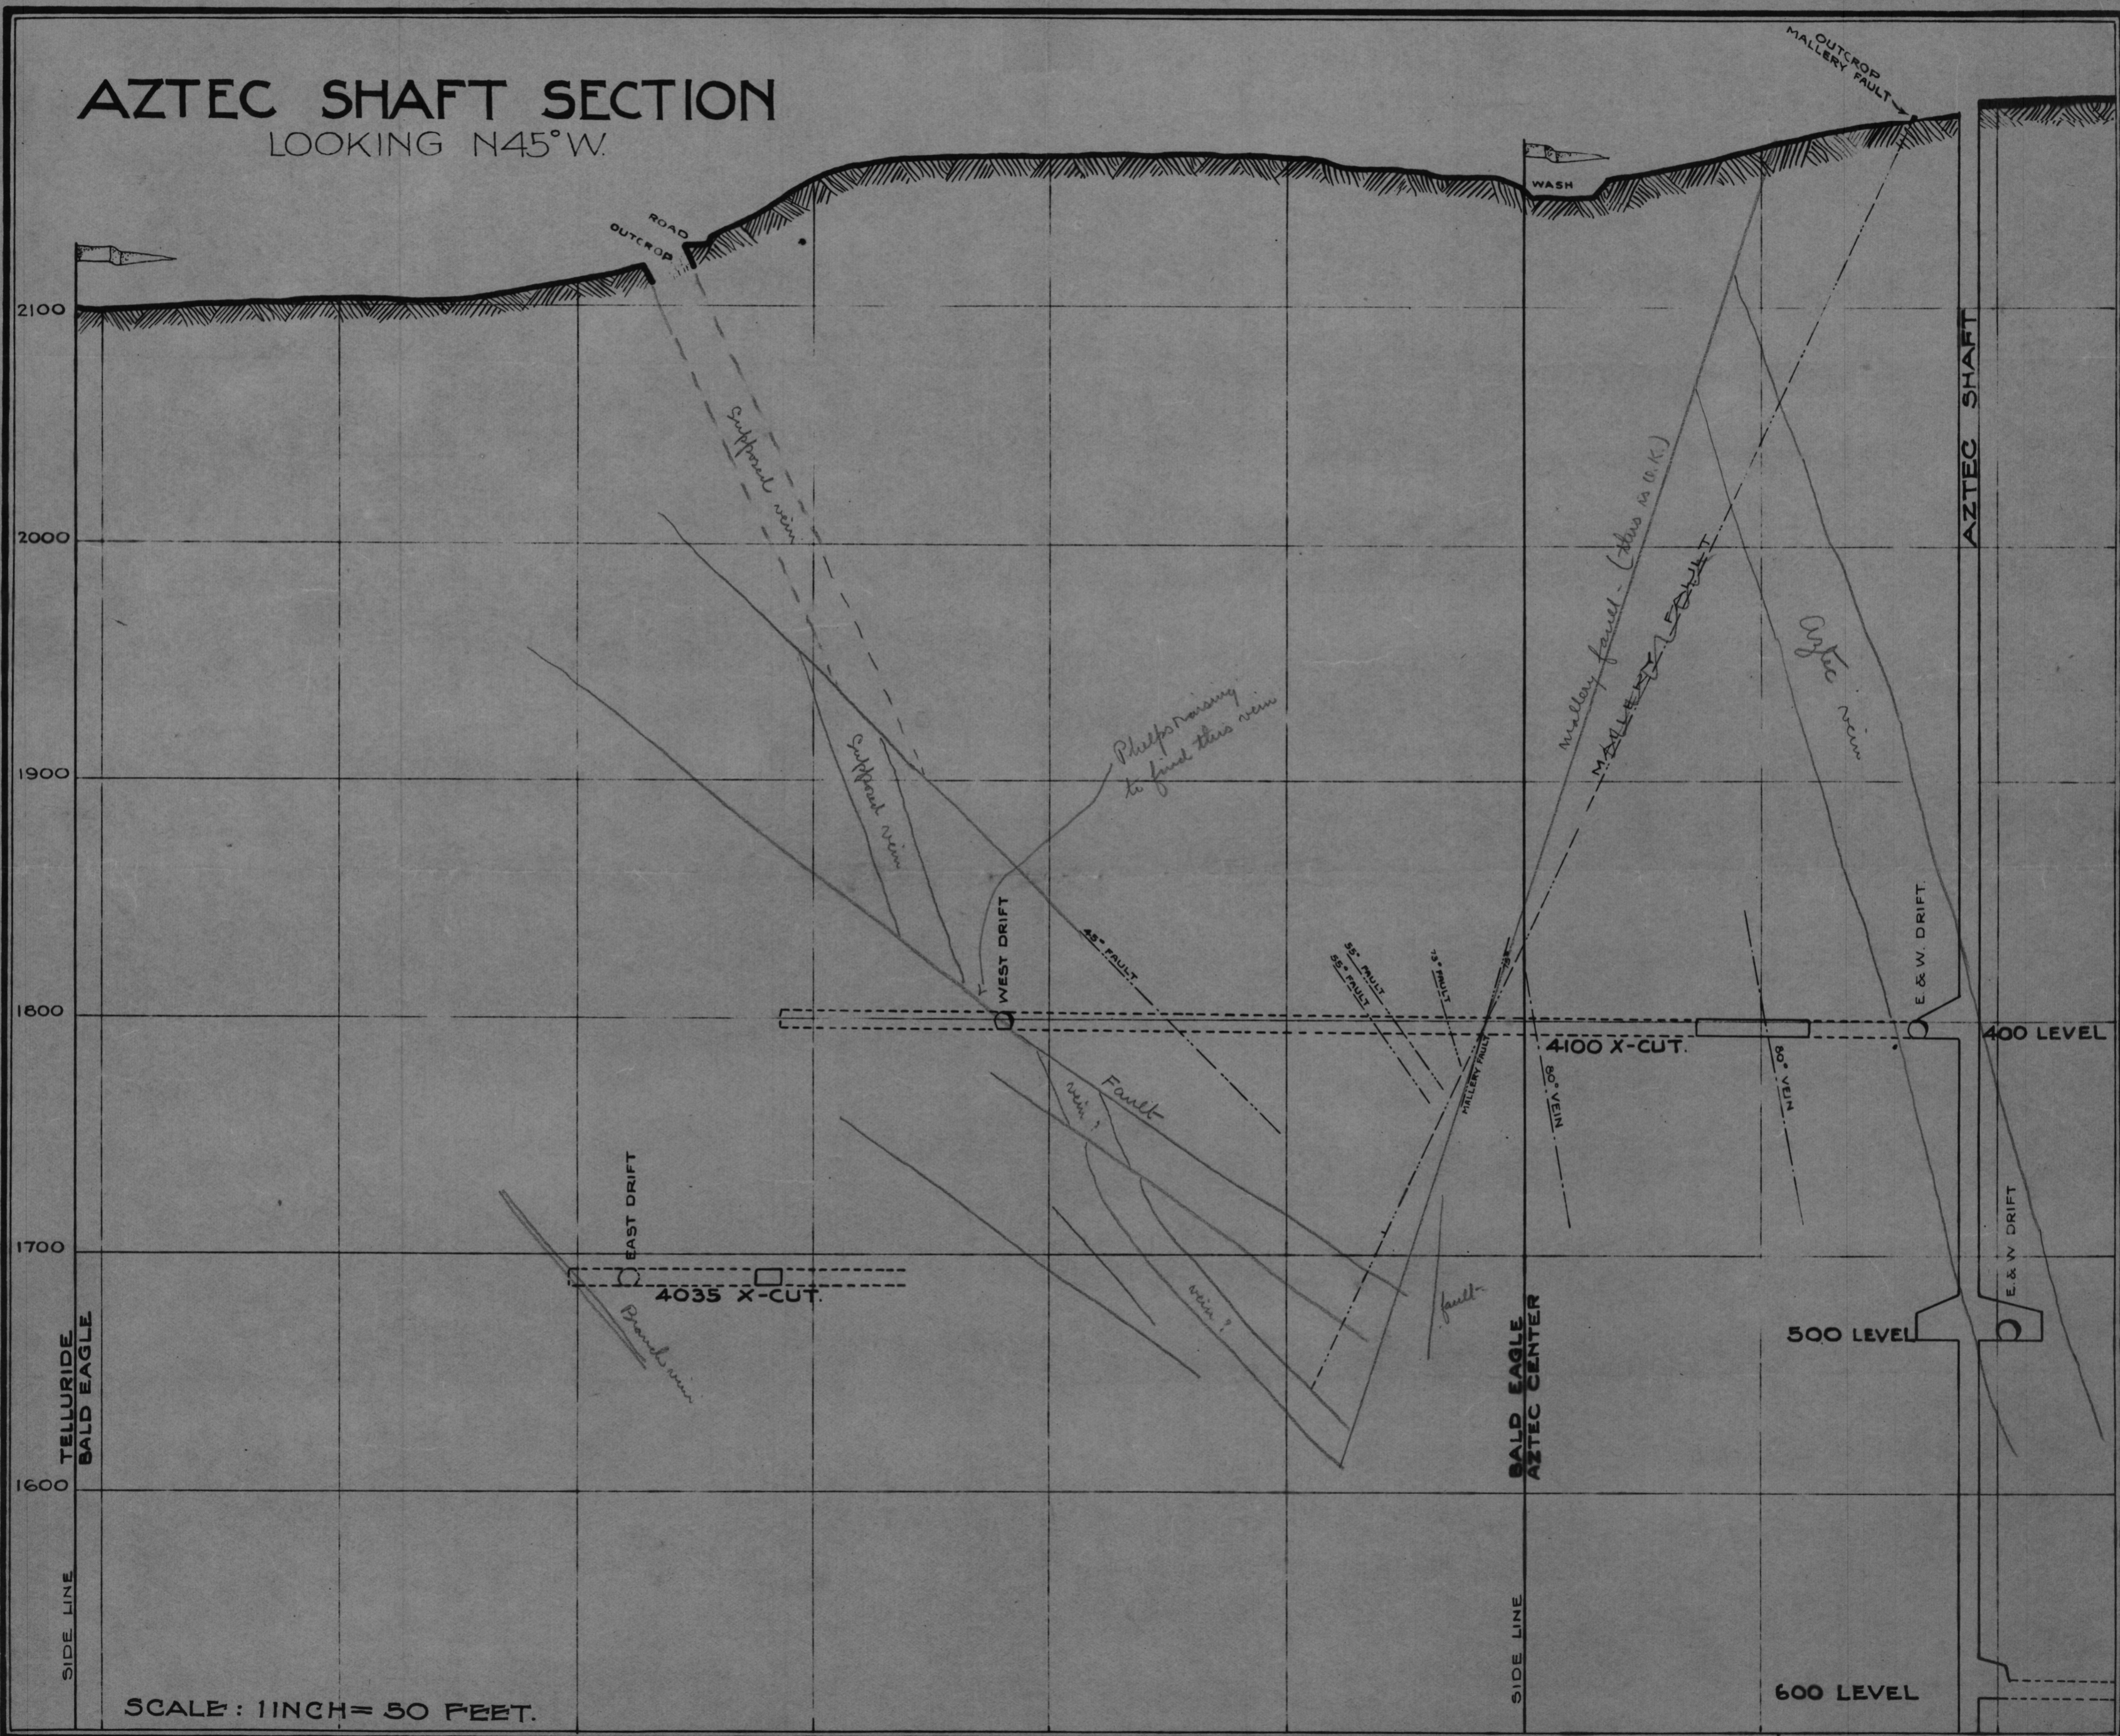

AZTEC SHAFT SECTION LOOKING N45°W.

SCALE: 1 INCH = 50 FEET.

ADMMR0006-019

Hershey's ideas