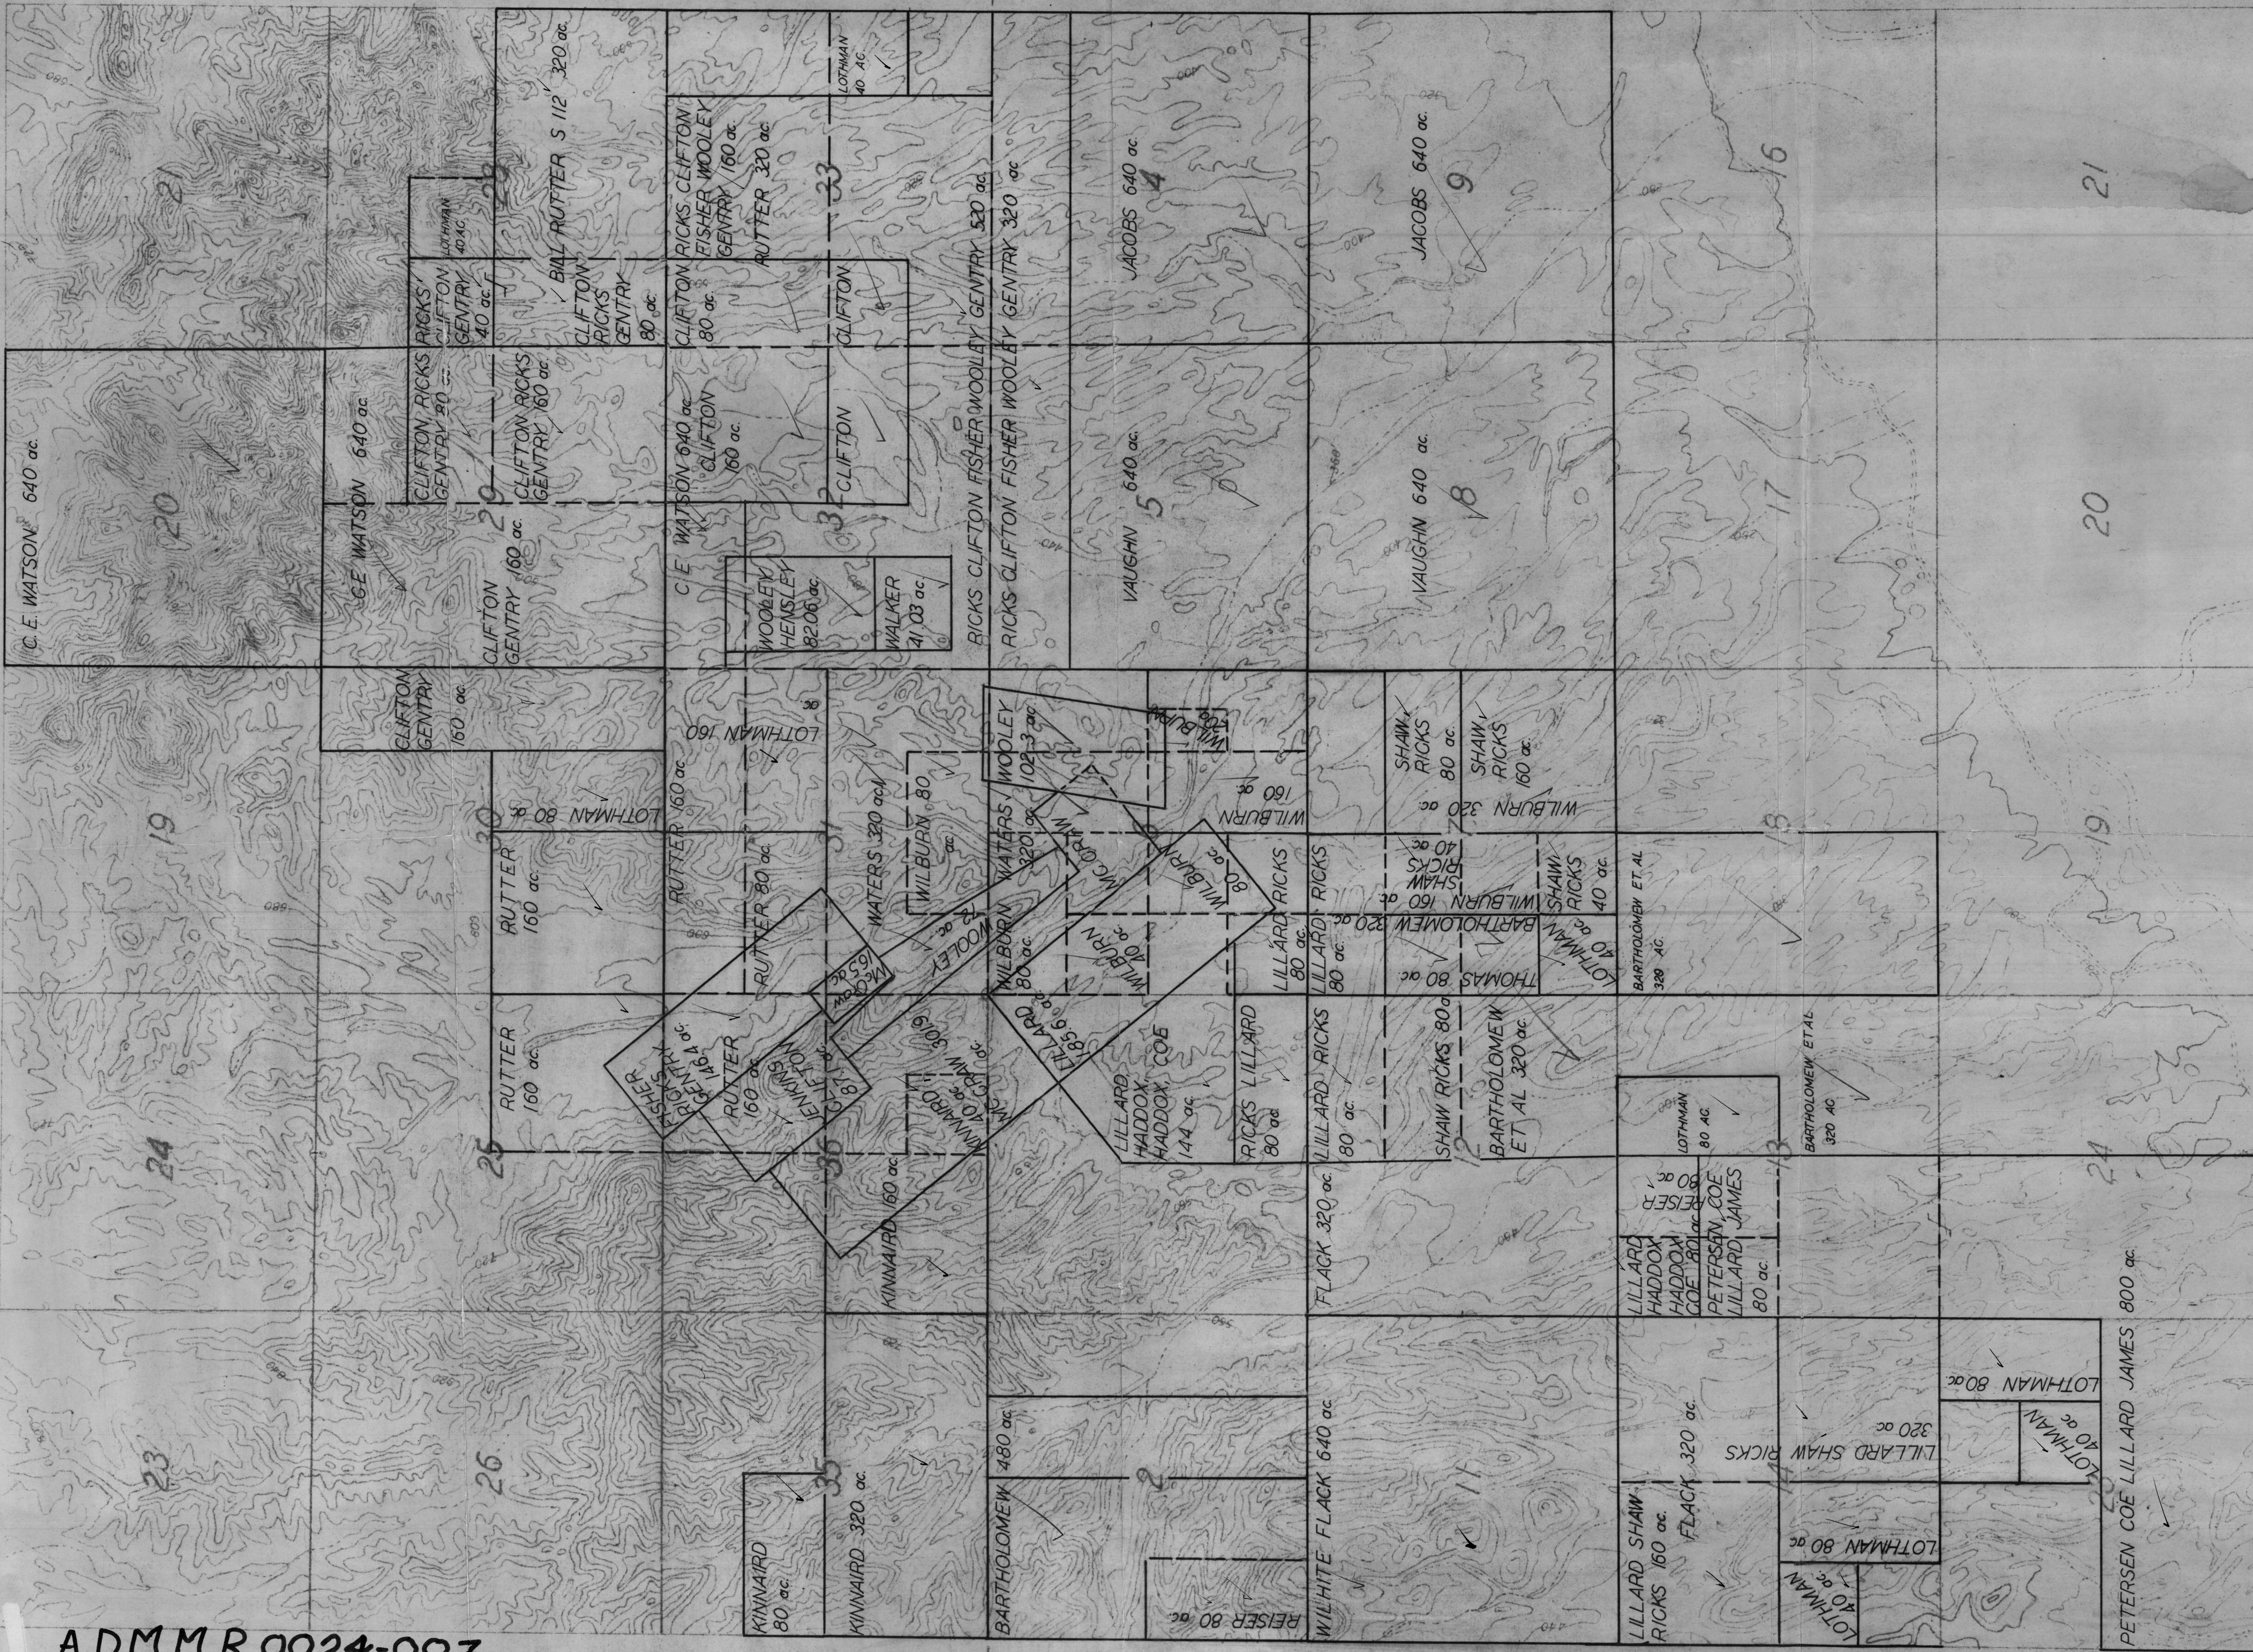

MUGGINS MOUNTAIN MINERAL DISTRICTS Yuma County Arizona

Properties covered by prospecting permit applications

October 1957

Scale 1/44,400

Contour interval 40 ft.

ADMMR 0024-003

185 175

185 175