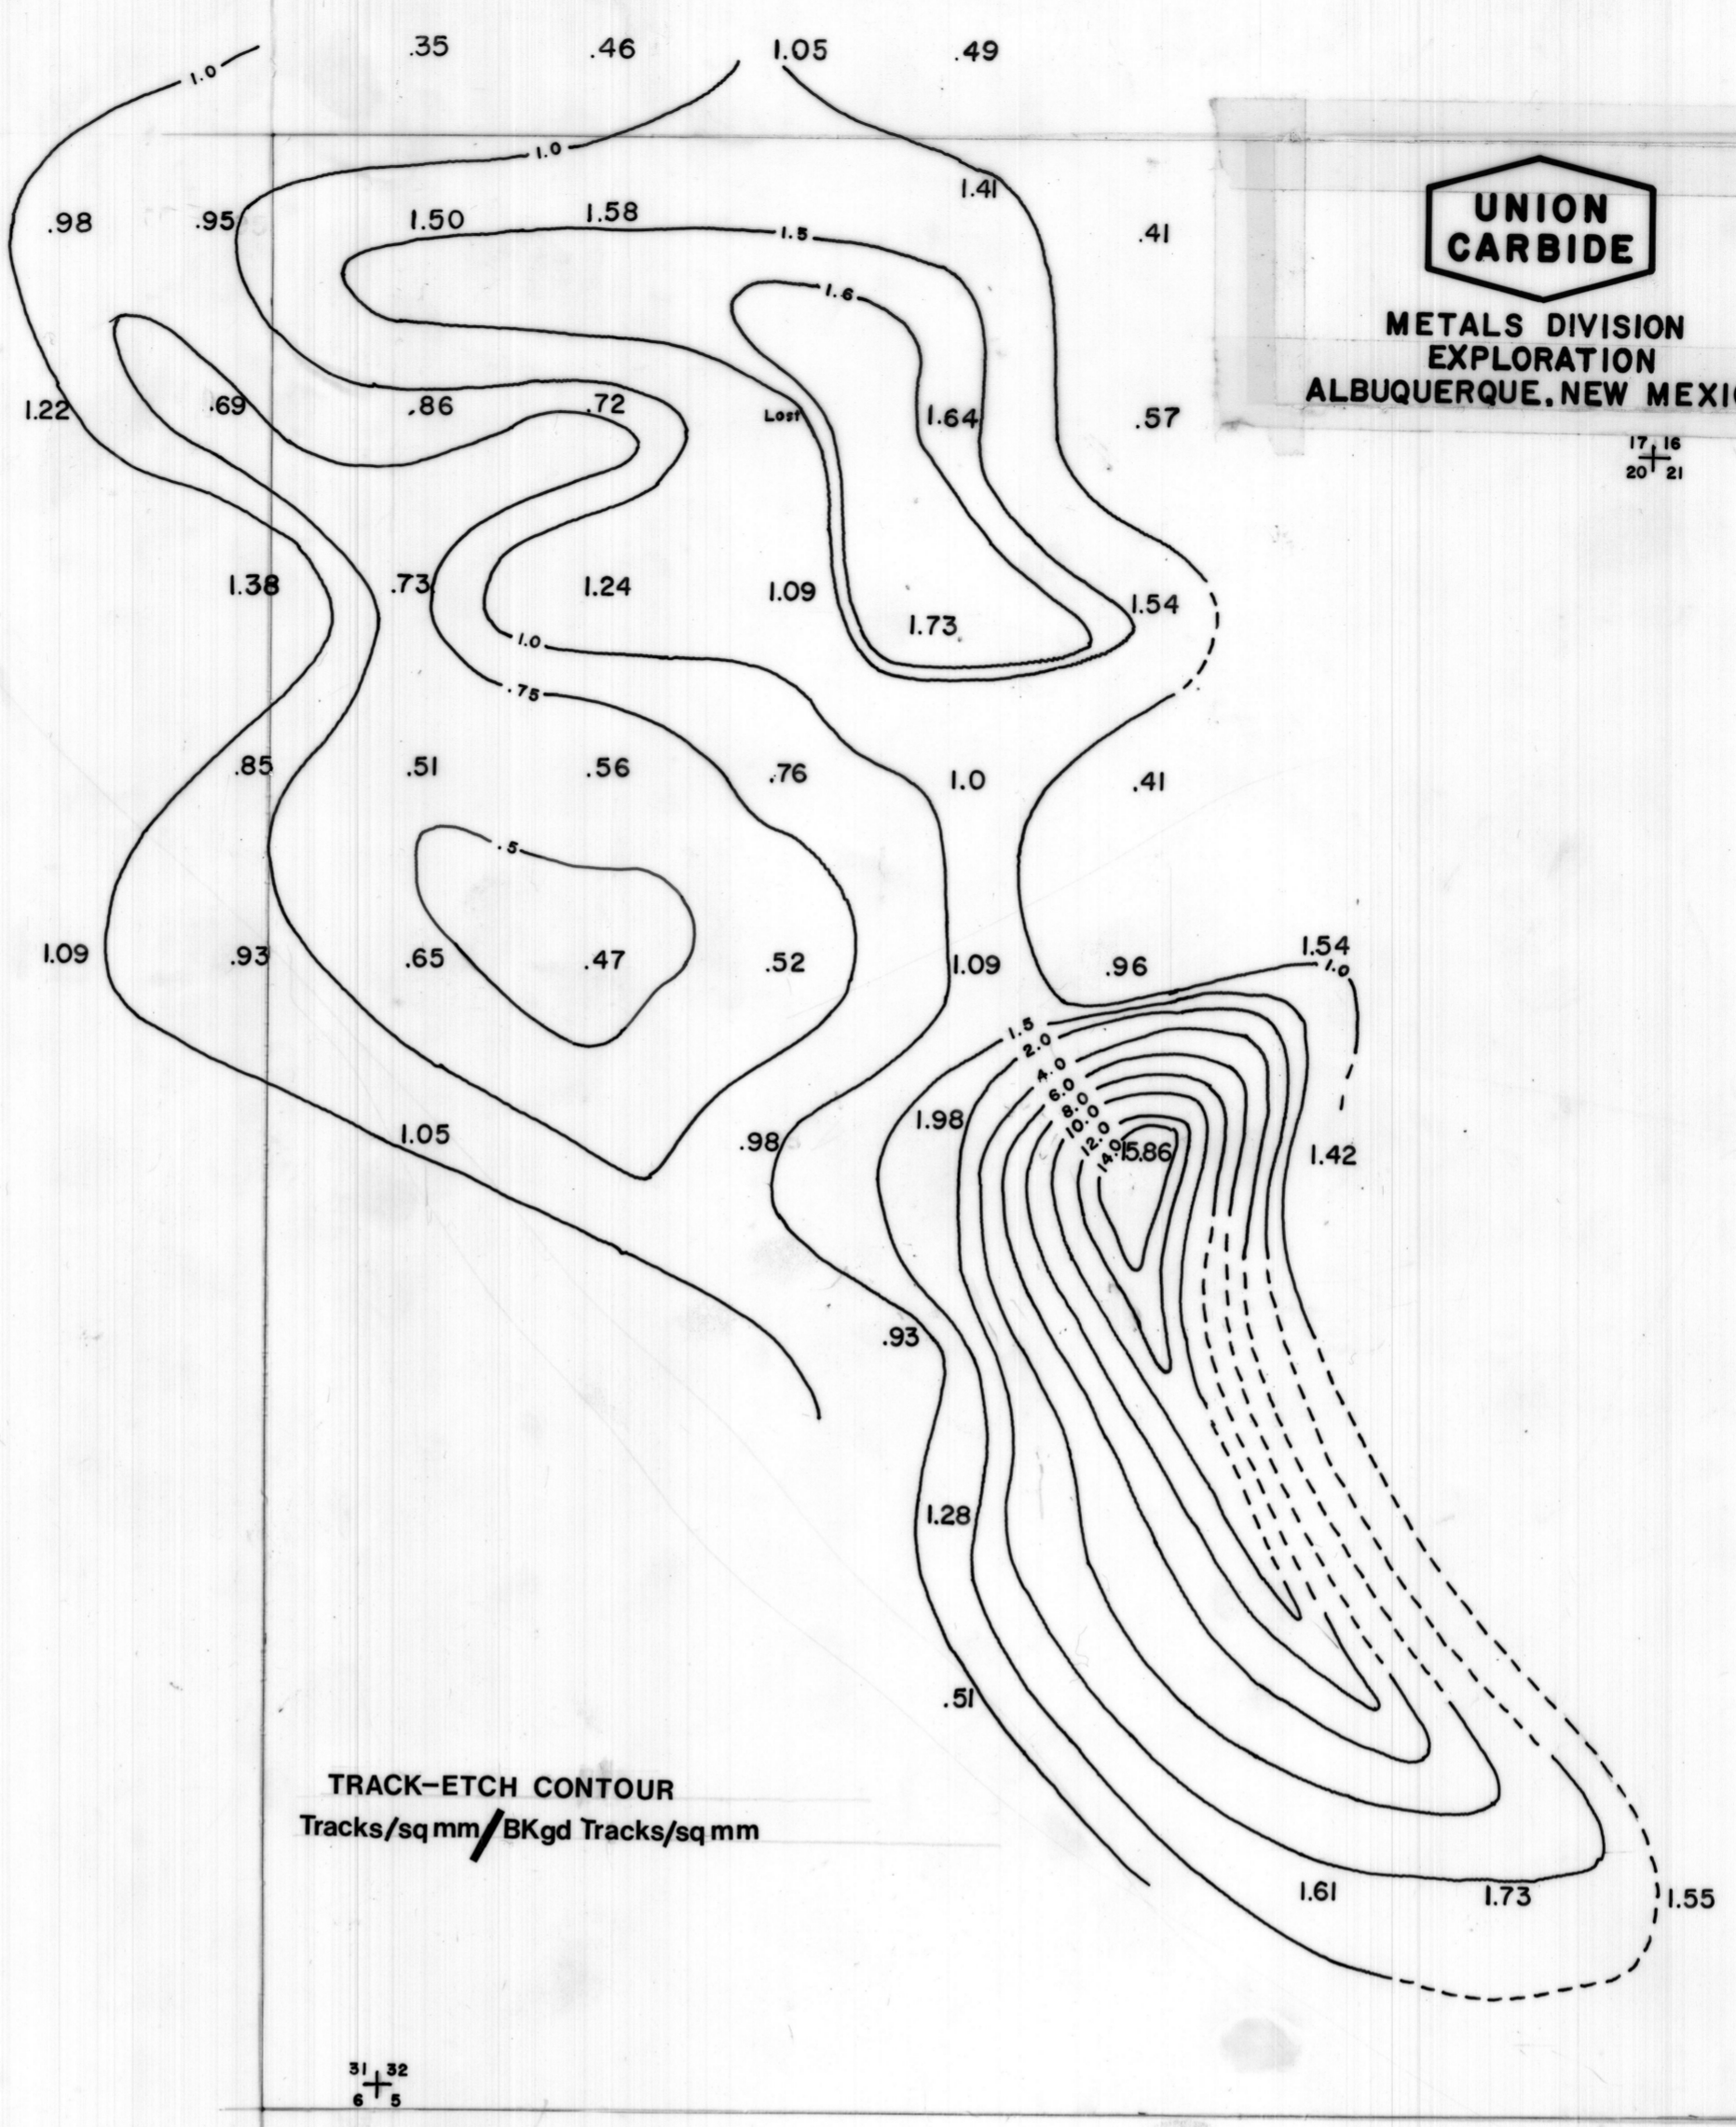

METALS DIVISION
EXPLORATION
ALBUQUERQUE, NEW MEXICO

17 16
20 21

GRAHAM
COCHISE

Scale: 1" = 1 mile

Contour of Track Etch Data
T/sq mm / BKgd T/sq mm

ADMMR
0026-006