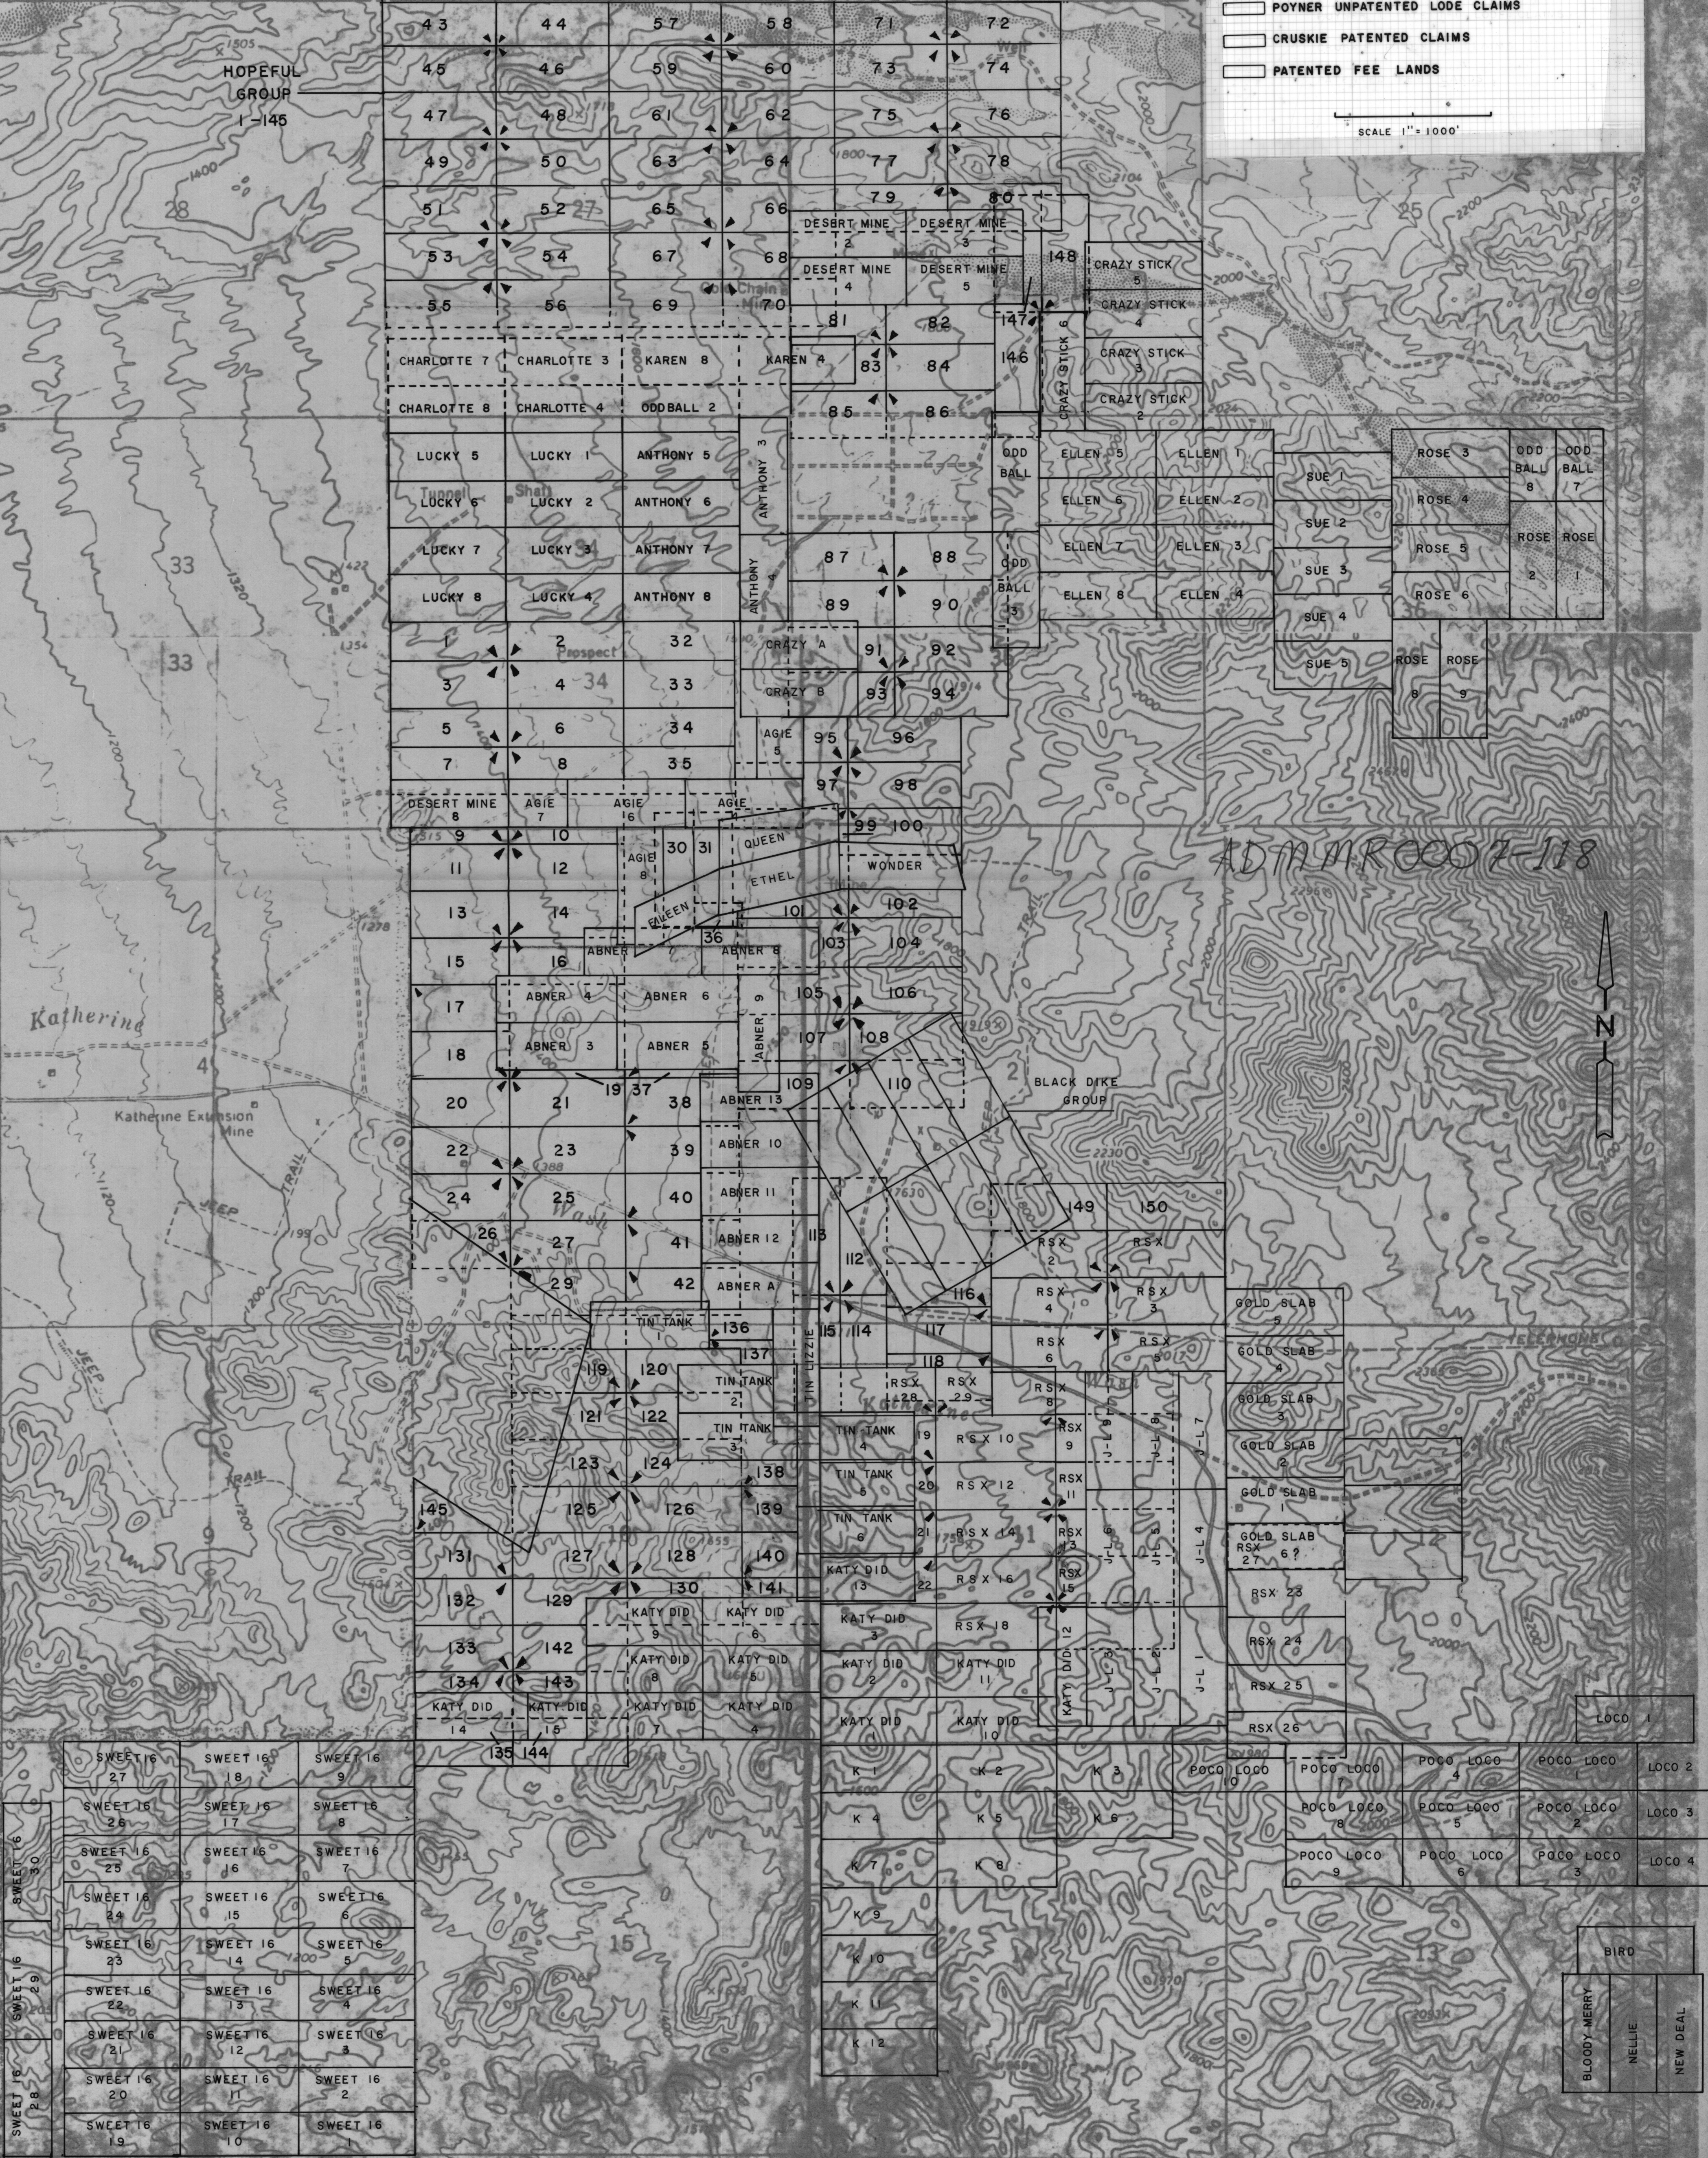

LAND STATUS MAP
ROADSIDE MINE AREA
MOHAVE COUNTY ARIZONA

- HUTCHINSON-ONANON-ROADSIDE MINE LEASE
- ONANON-ROADSIDE AREA EXPLORATION LEASE
- POYNER UNPATENTED LODGE CLAIMS
- CRUSKIE PATENTED CLAIMS
- PATENTED FEE LANDS

SCALE 1" = 1000'

HOPEFUL GROUP
1-145

ADMARCOOS-118

SWEET 16	SWEET 16	SWEET 16
27	18	9
SWEET 16	SWEET 16	SWEET 16
26	17	8
SWEET 16	SWEET 16	SWEET 16
25	16	7
SWEET 16	SWEET 16	SWEET 16
24	15	6
SWEET 16	SWEET 16	SWEET 16
23	14	5
SWEET 16	SWEET 16	SWEET 16
22	13	4
SWEET 16	SWEET 16	SWEET 16
21	12	3
SWEET 16	SWEET 16	SWEET 16
20	11	2
SWEET 16	SWEET 16	SWEET 16
19	10	1

BIRD
BLOODY MERRY
NELLIE
NEW DEAL