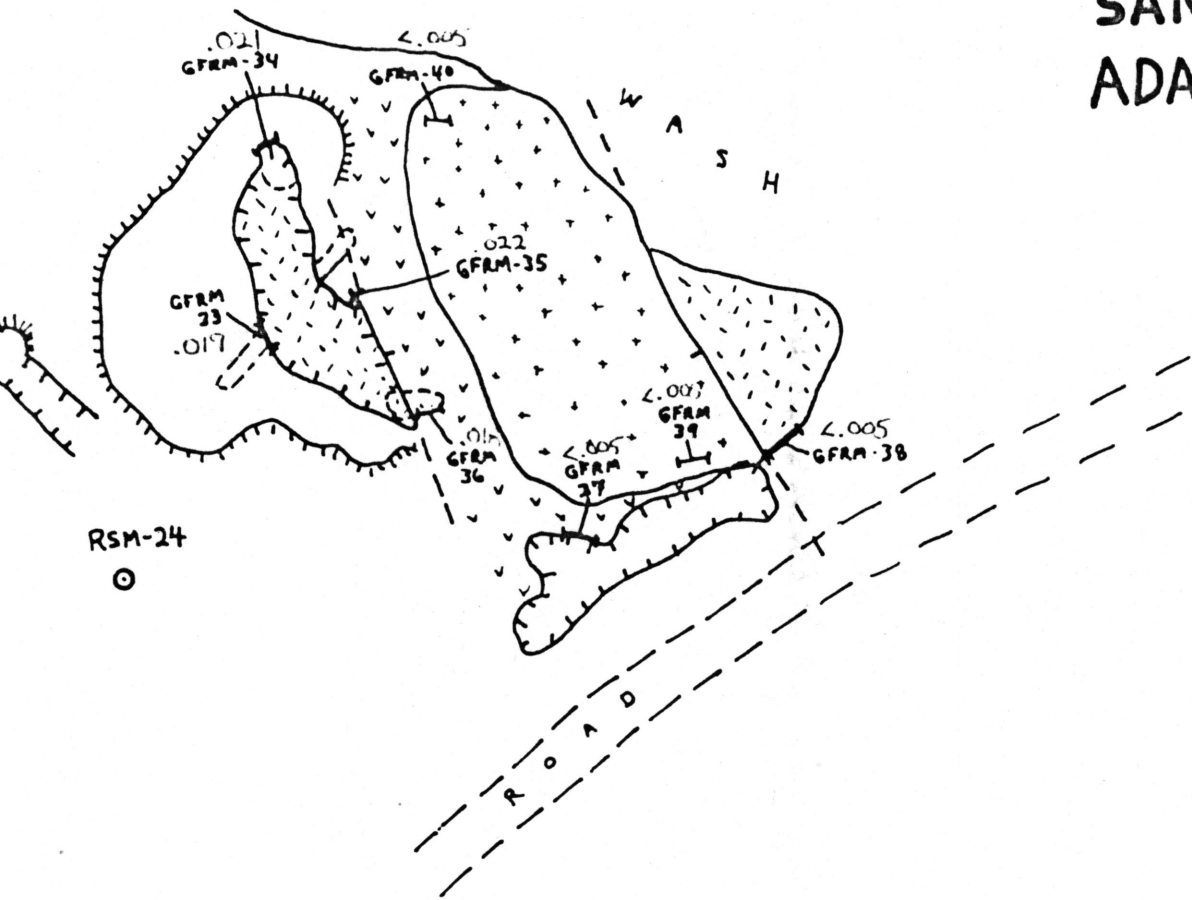

SAMPLE LOCATION MAP ADAMS MINE AREA

SCALE: 1" = 50'

- ALLUVIUM
- RHYOLITE
- ANDESITE
- GRANITE

GFRM-26 GOLD FIELDS SAMPLE LOCATIONS
 .028 Au VALUES OZ/TON

ADMMR0007-105