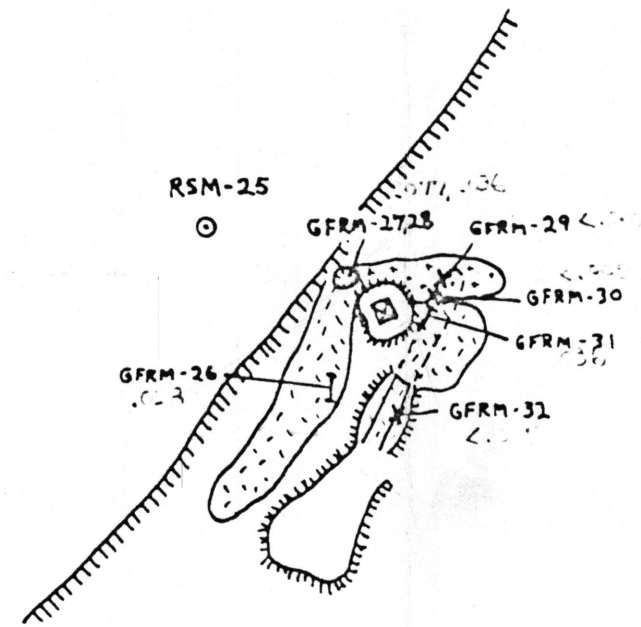

SAMPLE LOCATION MAP ADAMS MINE AREA

SCALE: 1" = 50'

- ALLUVIUM
- RHYOLITE
- ANDESITE
- GRANITE

GFRM-26 GOLD FIELDS SAMPLE LOCATIONS
 .028 Au VALUES OZ/TON

ADMMR0007-105