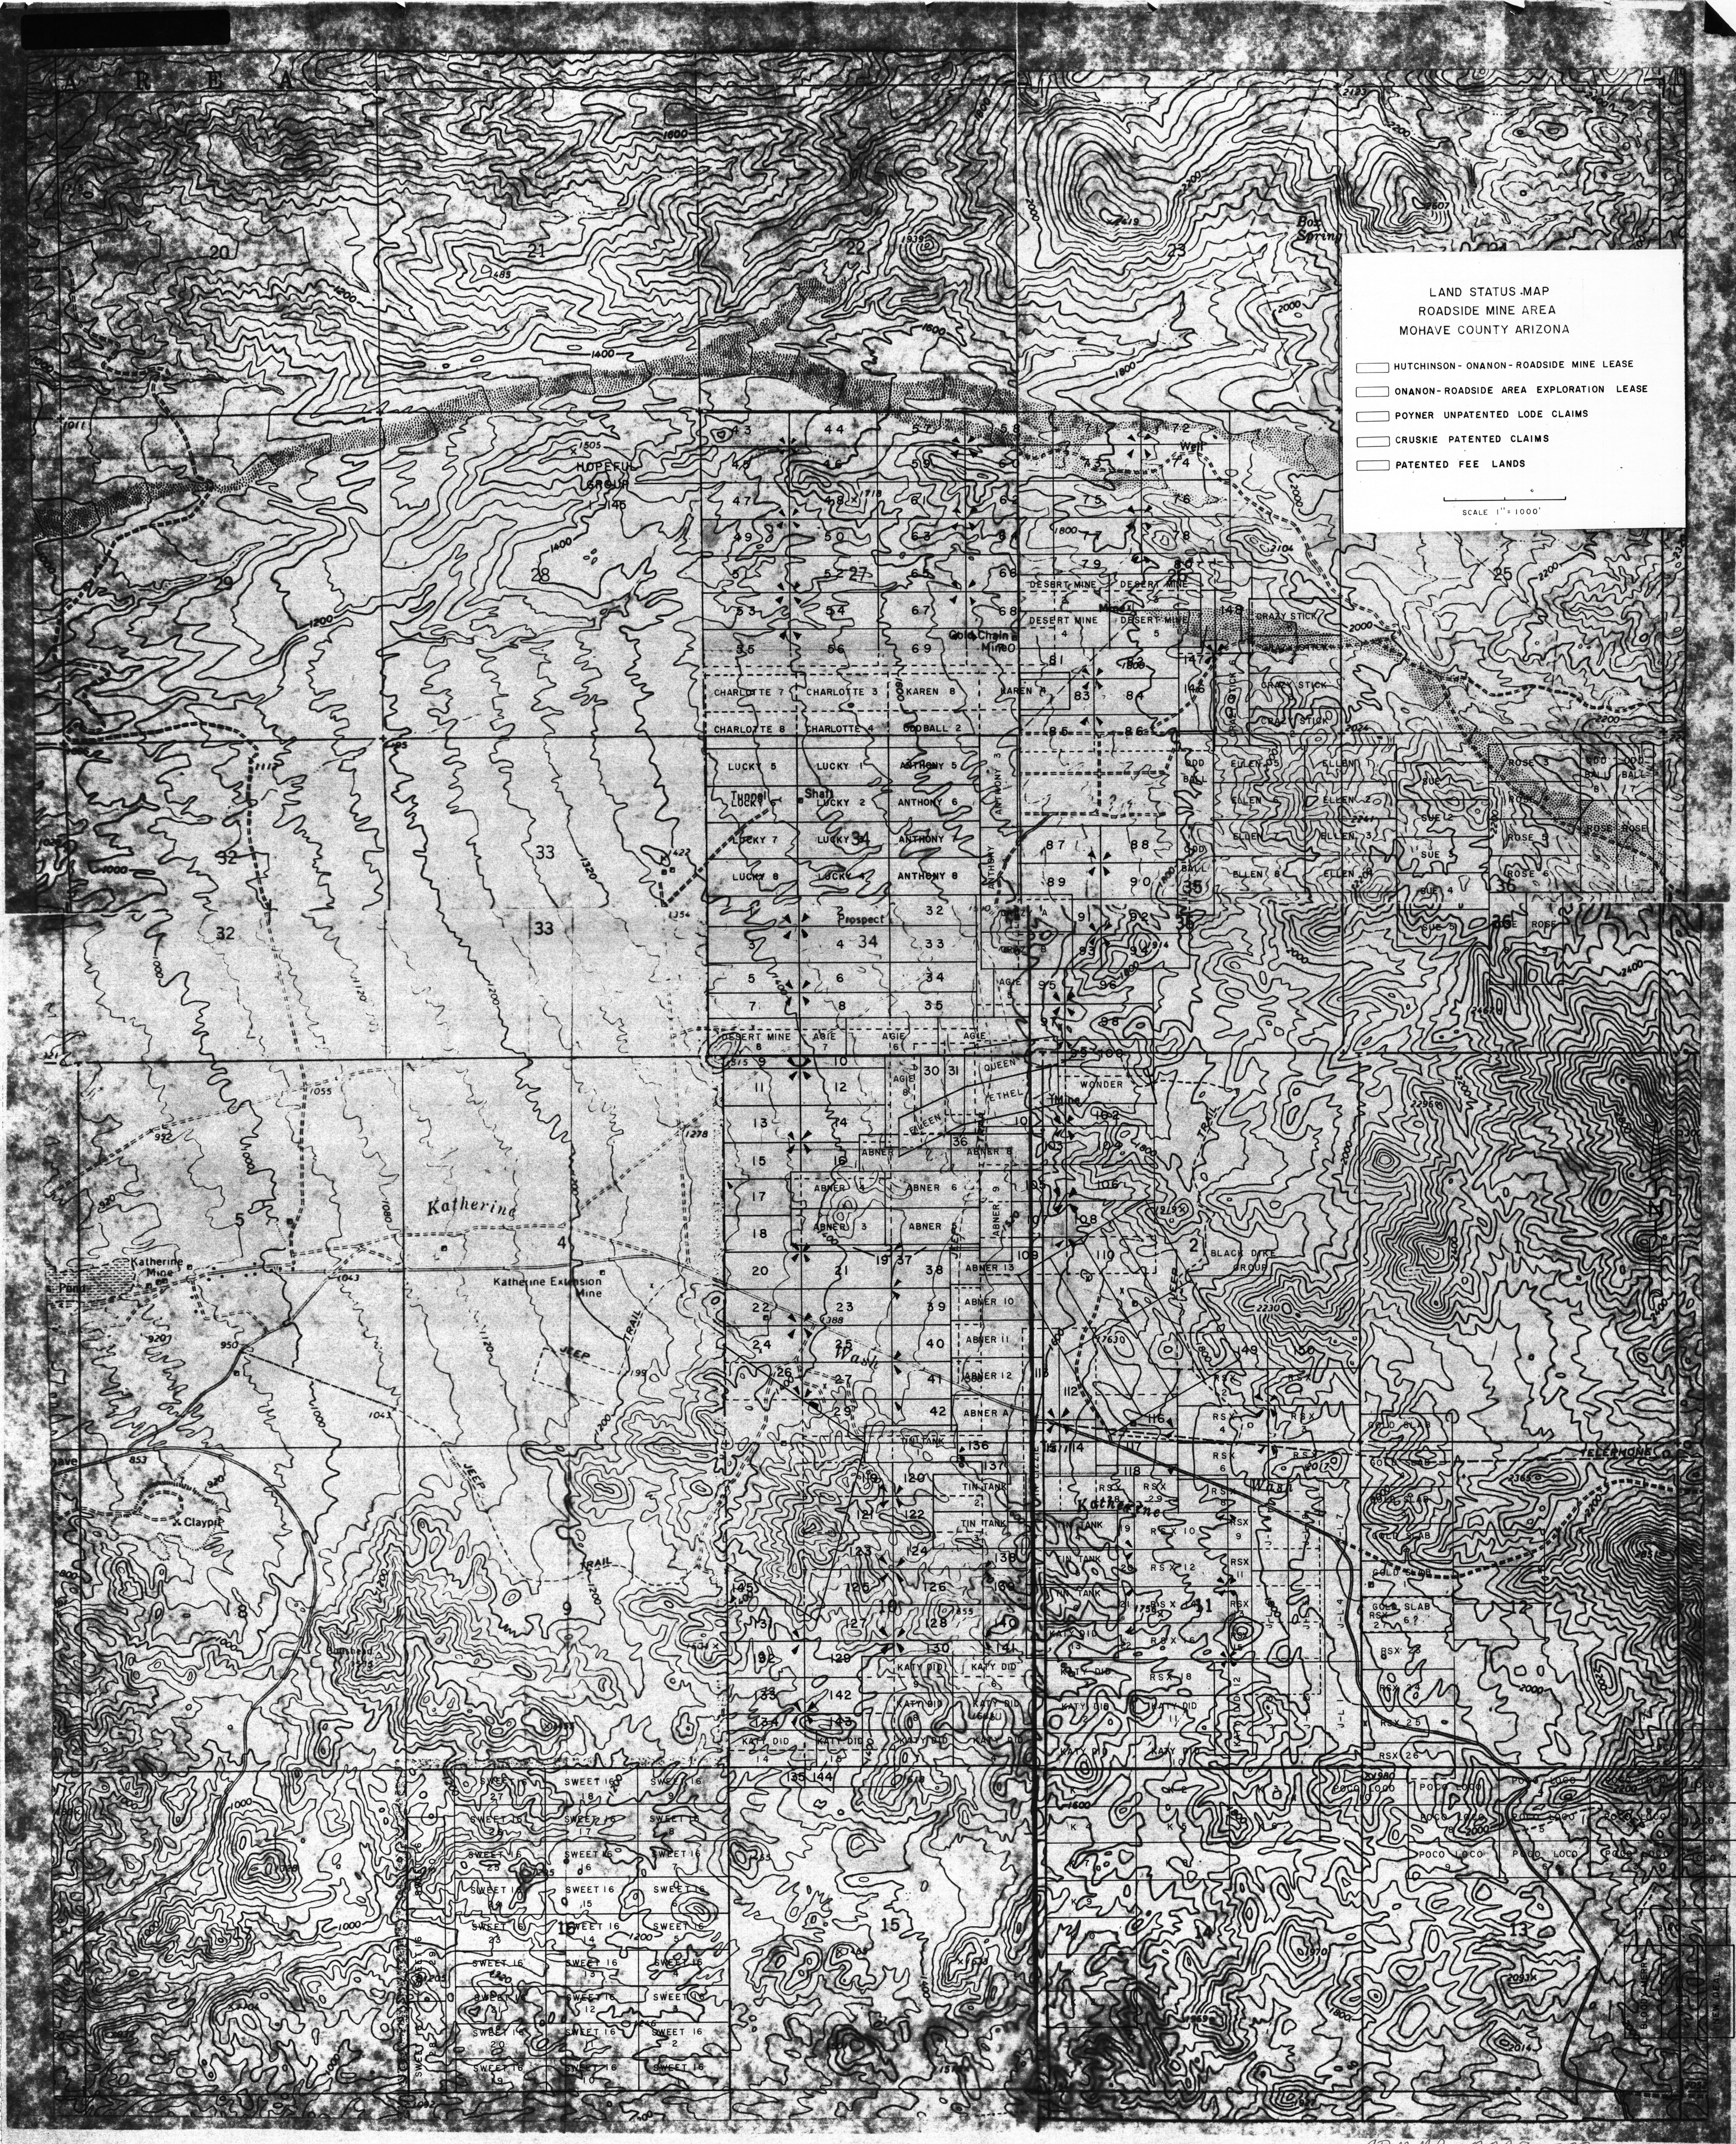

ADMMR 0007-080

LAND STATUS MAP
ROADSIDE MINE AREA
MOHAVE COUNTY ARIZONA

- HUTCHINSON - ONANON - ROADSIDE MINE LEASE
- ONANON - ROADSIDE AREA EXPLORATION LEASE
- POYNER UNPATENTED LODGE CLAIMS
- CRUSKIE PATENTED CLAIMS
- PATENTED FEE LANDS

SCALE 1" = 1000'

ADMMR 0007-080