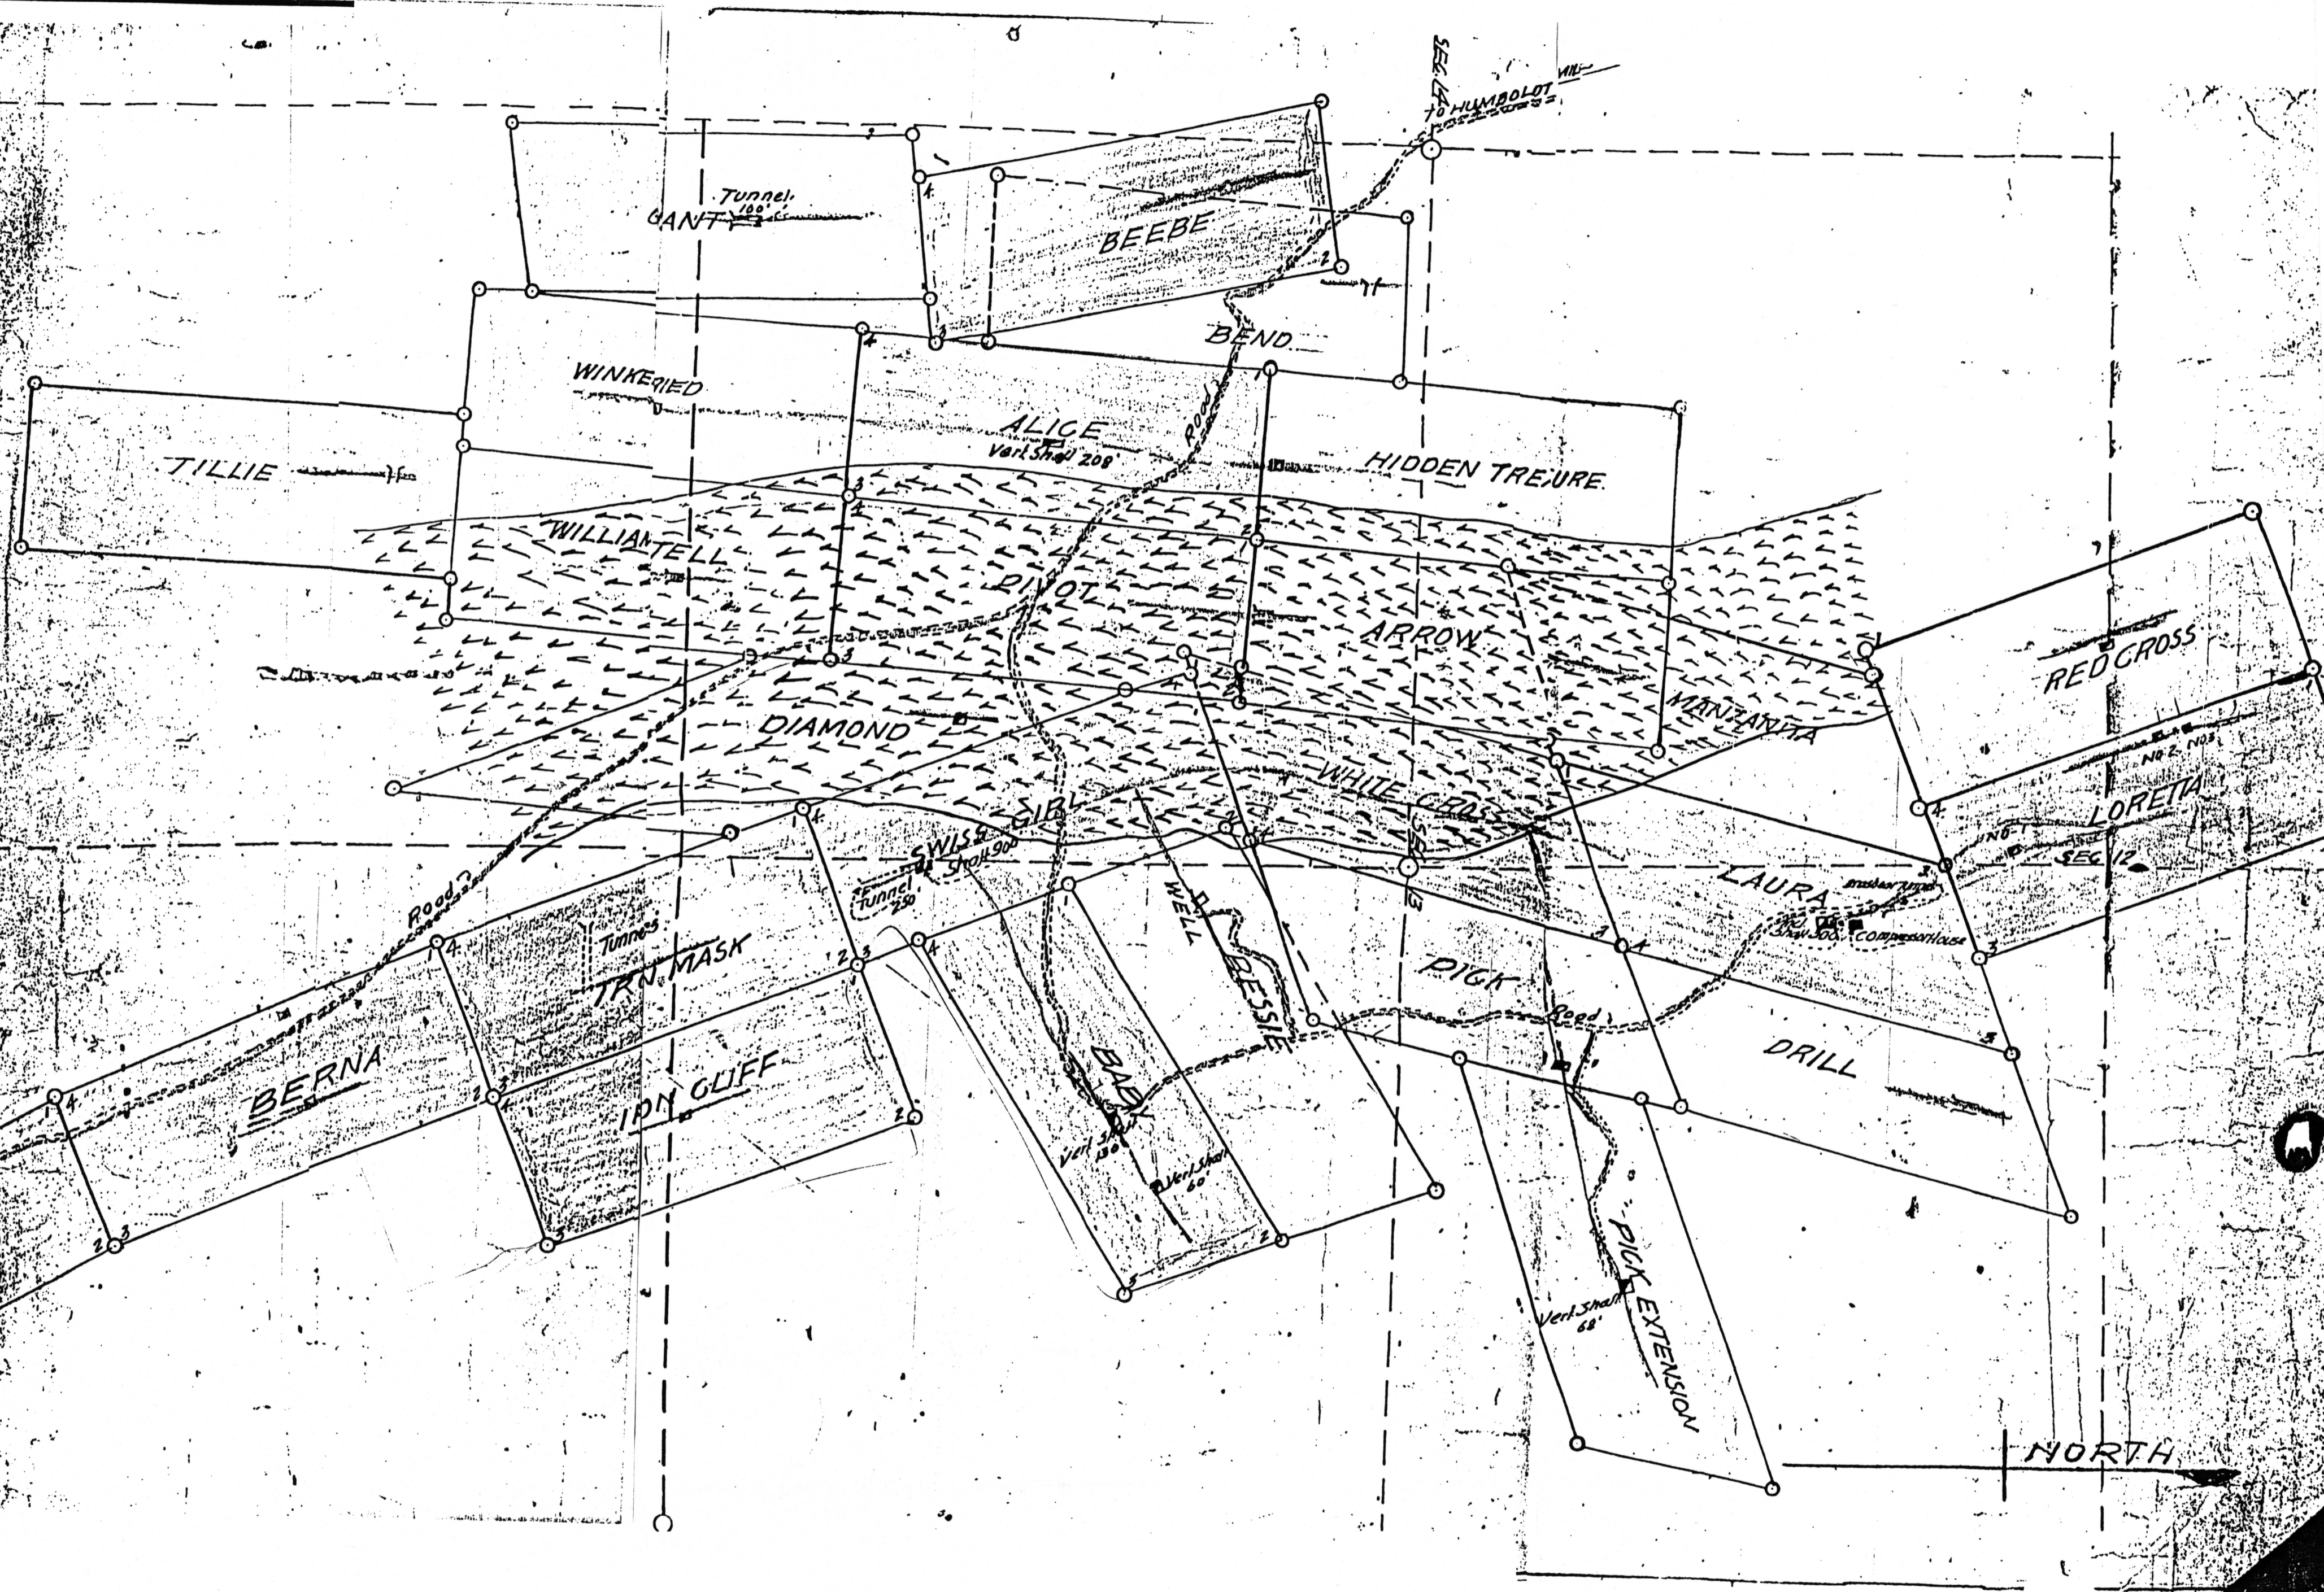

SCALE: 1 INCH = 400 FT.

YAVAPAI COUNTY-ARIZONA  
AGUA FRIA MINING DISTRICT  
HUMBOLDT COPPER MINES

MAP SHOWING MINING CLAIMS

LEGEND

- Patented Claims
- Unpatented Claims
- Copper Bearing Ground
- Water Rights
- Roads

ADM MR 0005-004