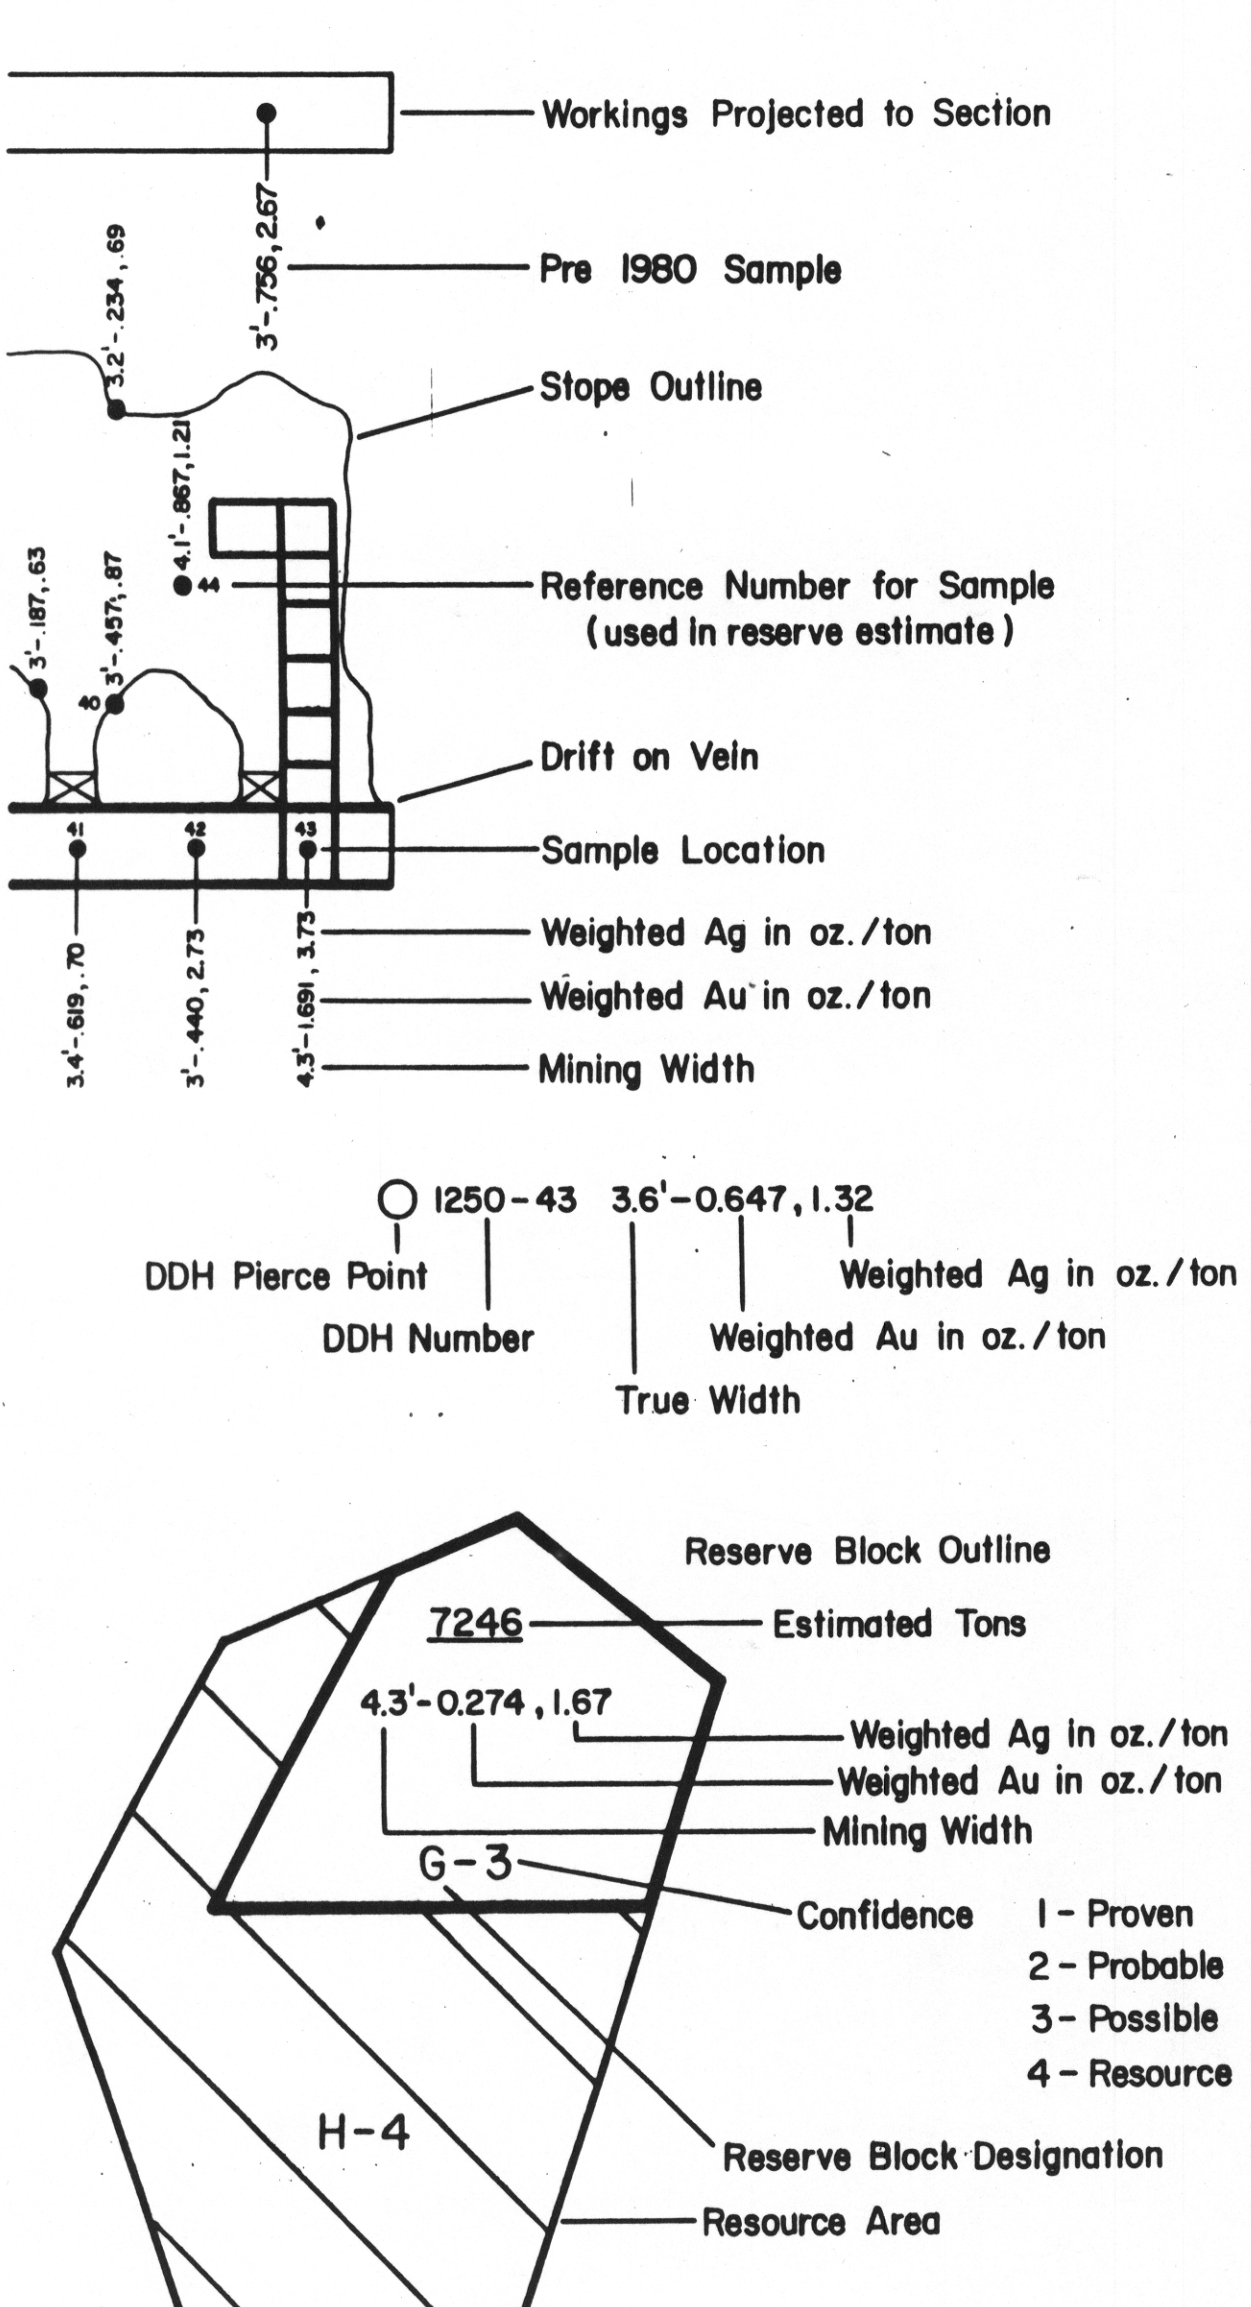

Explanation

MAGMA COPPER - ORE RESERVE STUDY

MCCABE MINE
 Vertical Longitudinal Section
 Showing Workings on the GREEN Vein
 Projected to the N 10°-30' E Baseline
 Looking Northwesterly

ADMMR0003-51

ADMMR0003-51