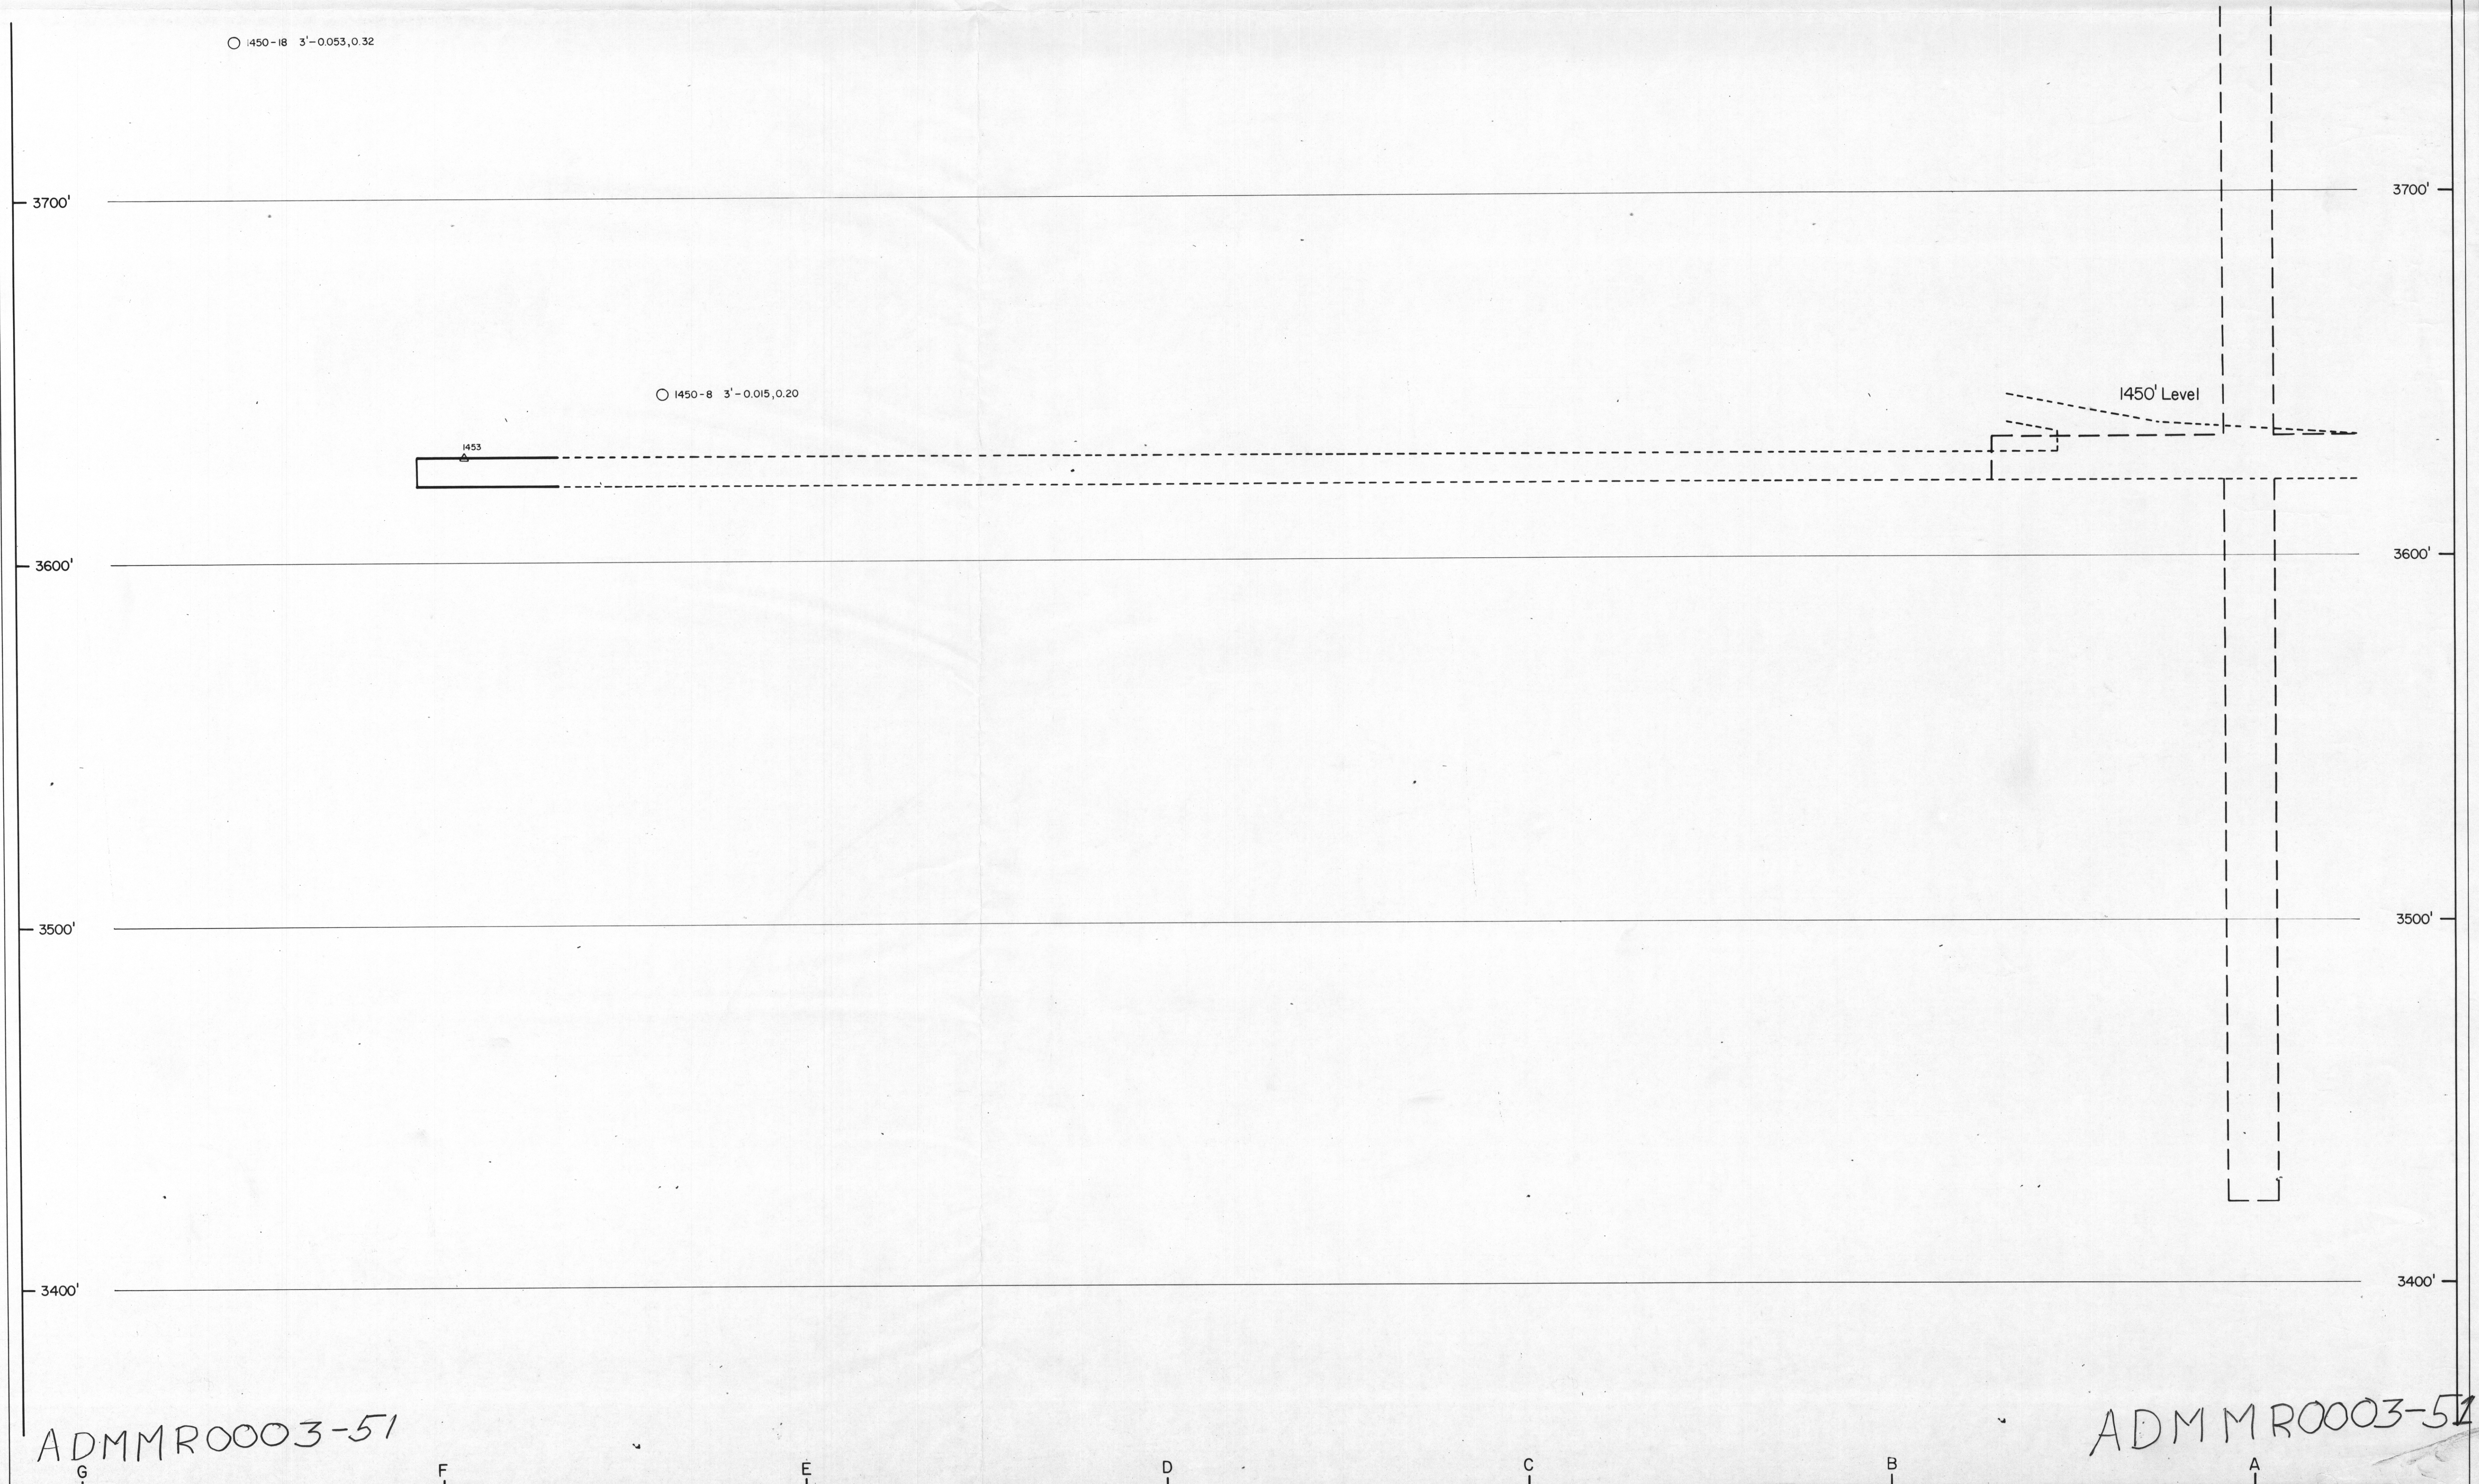

Explanation

MAGMA COPPER - ORE RESERVE STUDY

MCCABE MINE
 Vertical Longitudinal Section
 Showing Workings on the GREEN Vein
 Projected to the N 10°-30' E Baseline
 Looking Northwesterly

ADMMR0003-51

ADMMR0003-51