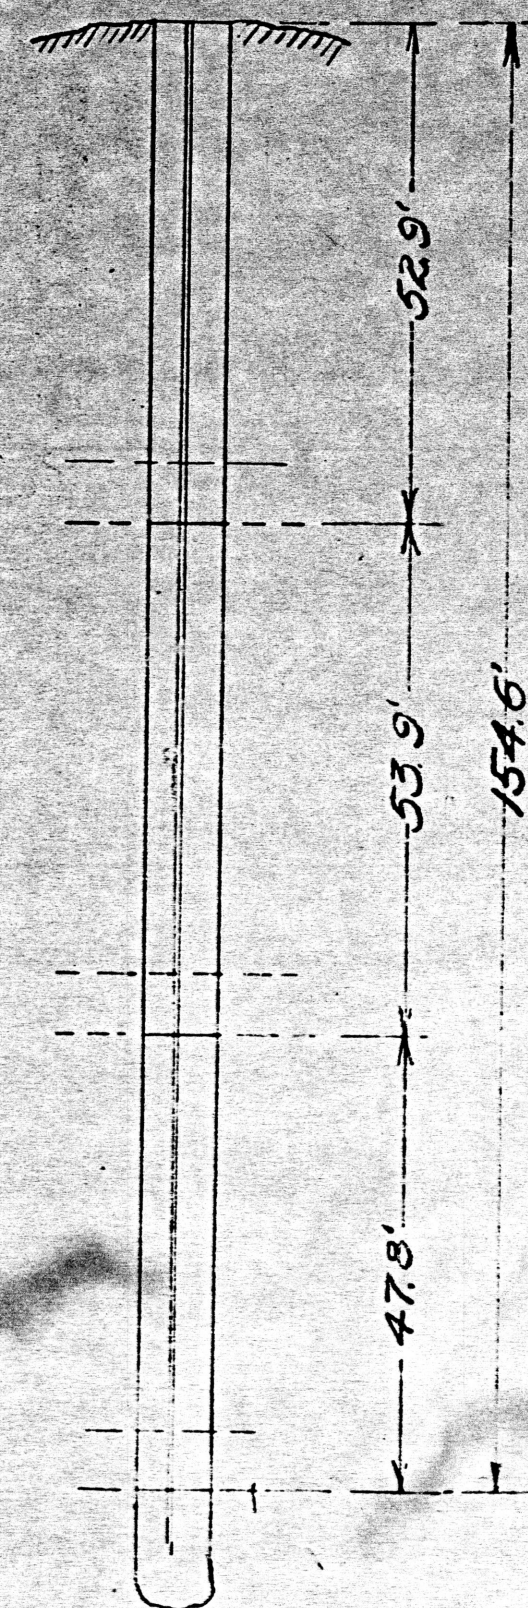

Vertical Section of Shaft

YOUNG MINES CO. LTD
 UNDERGROUND BRUNTON SURVEY
 AT
 BLACK QUEEN SHAFT
 YOUNGSBERG ARIZONA SEPT 1924
 SCALE 1"=20' SURVEY AND DRAWING BY *W.S.*