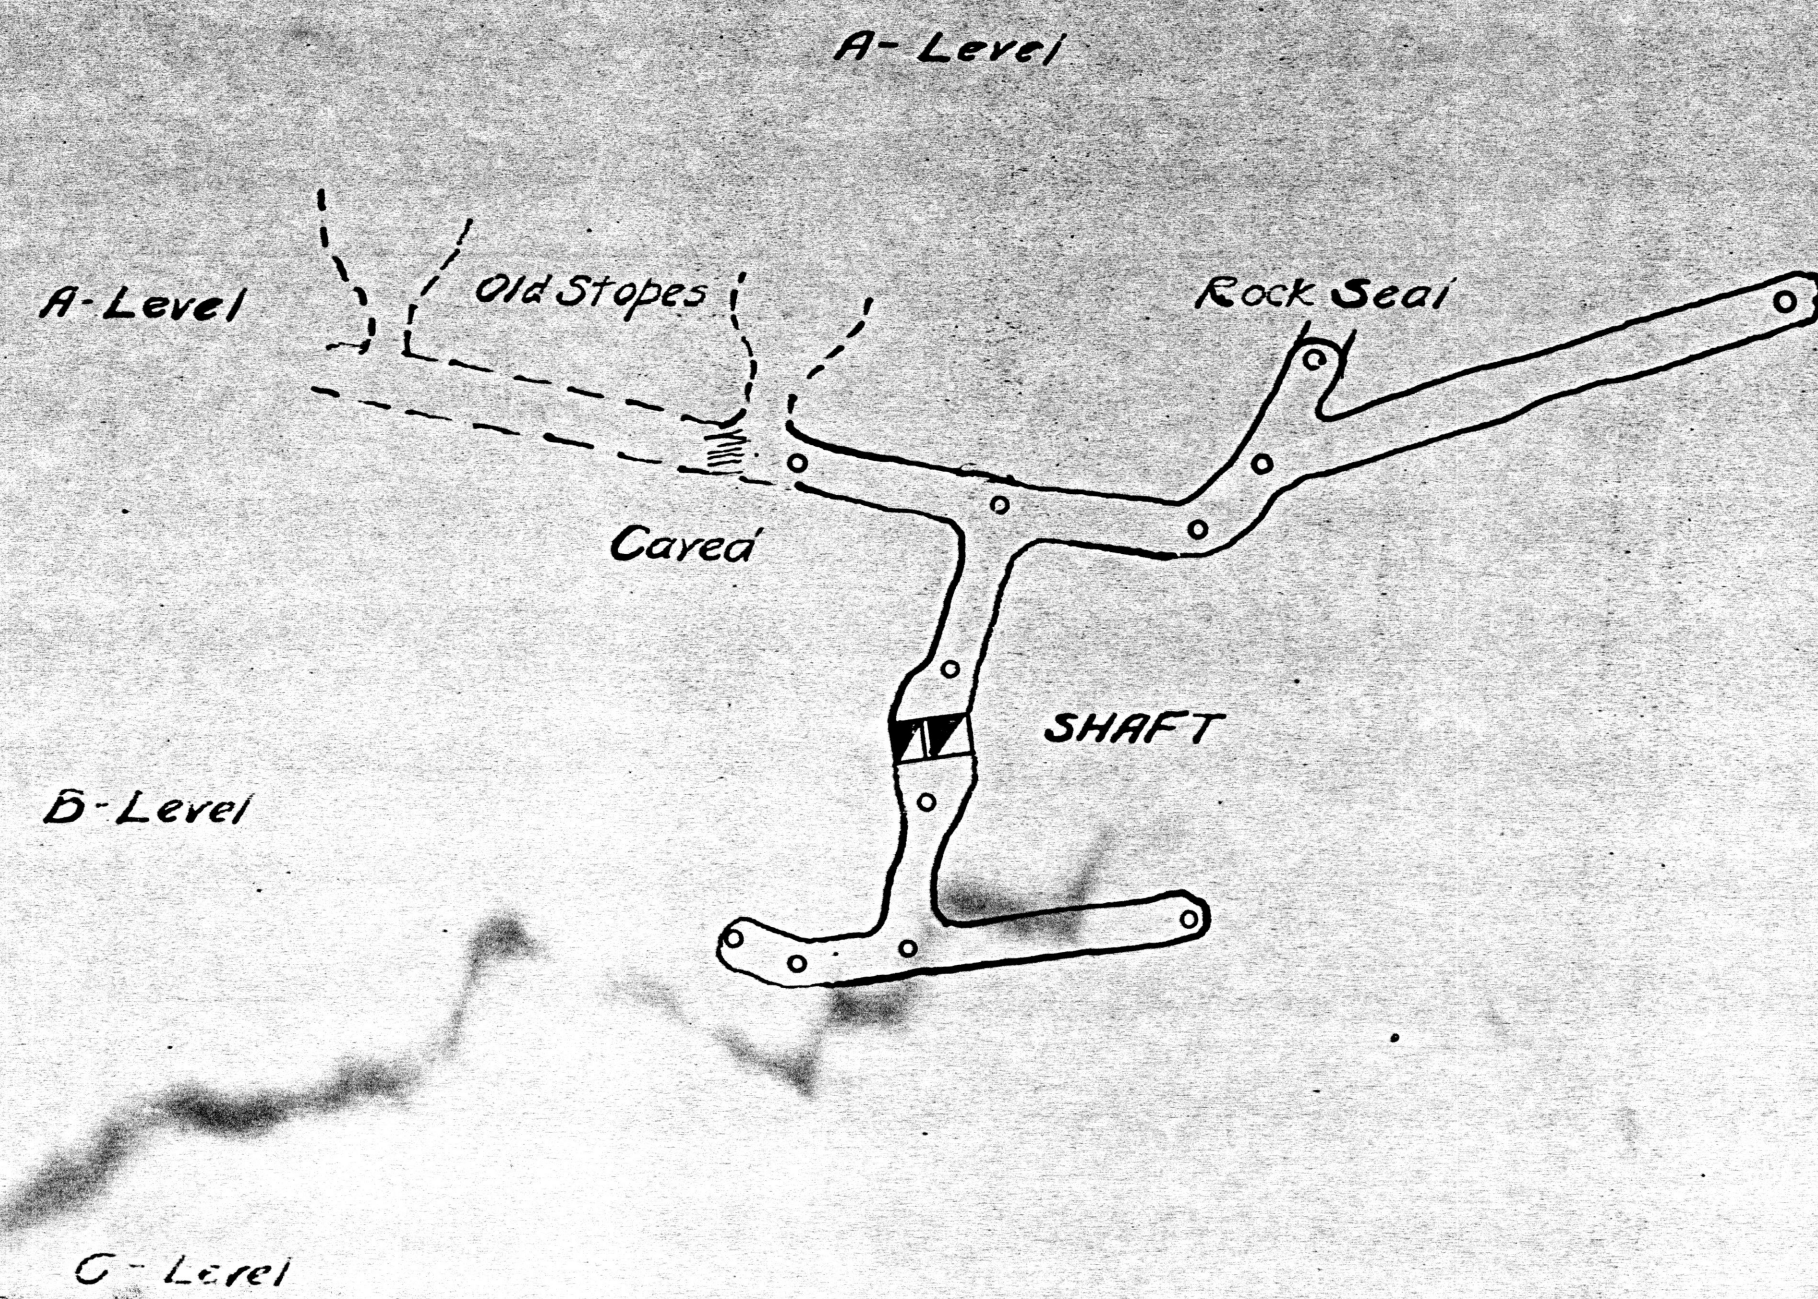

Vertical Section of Shaft

YOUNG MINES CO. LTD
 UNDERGROUND BRUNTON SURVEY
 AT
 BLACK QUEEN SHAFT
 YOUNGSBERG ARIZONA SEPT 1924
 SCALE 1"=20' SURVEY AND DRAWING BY *W.S.*