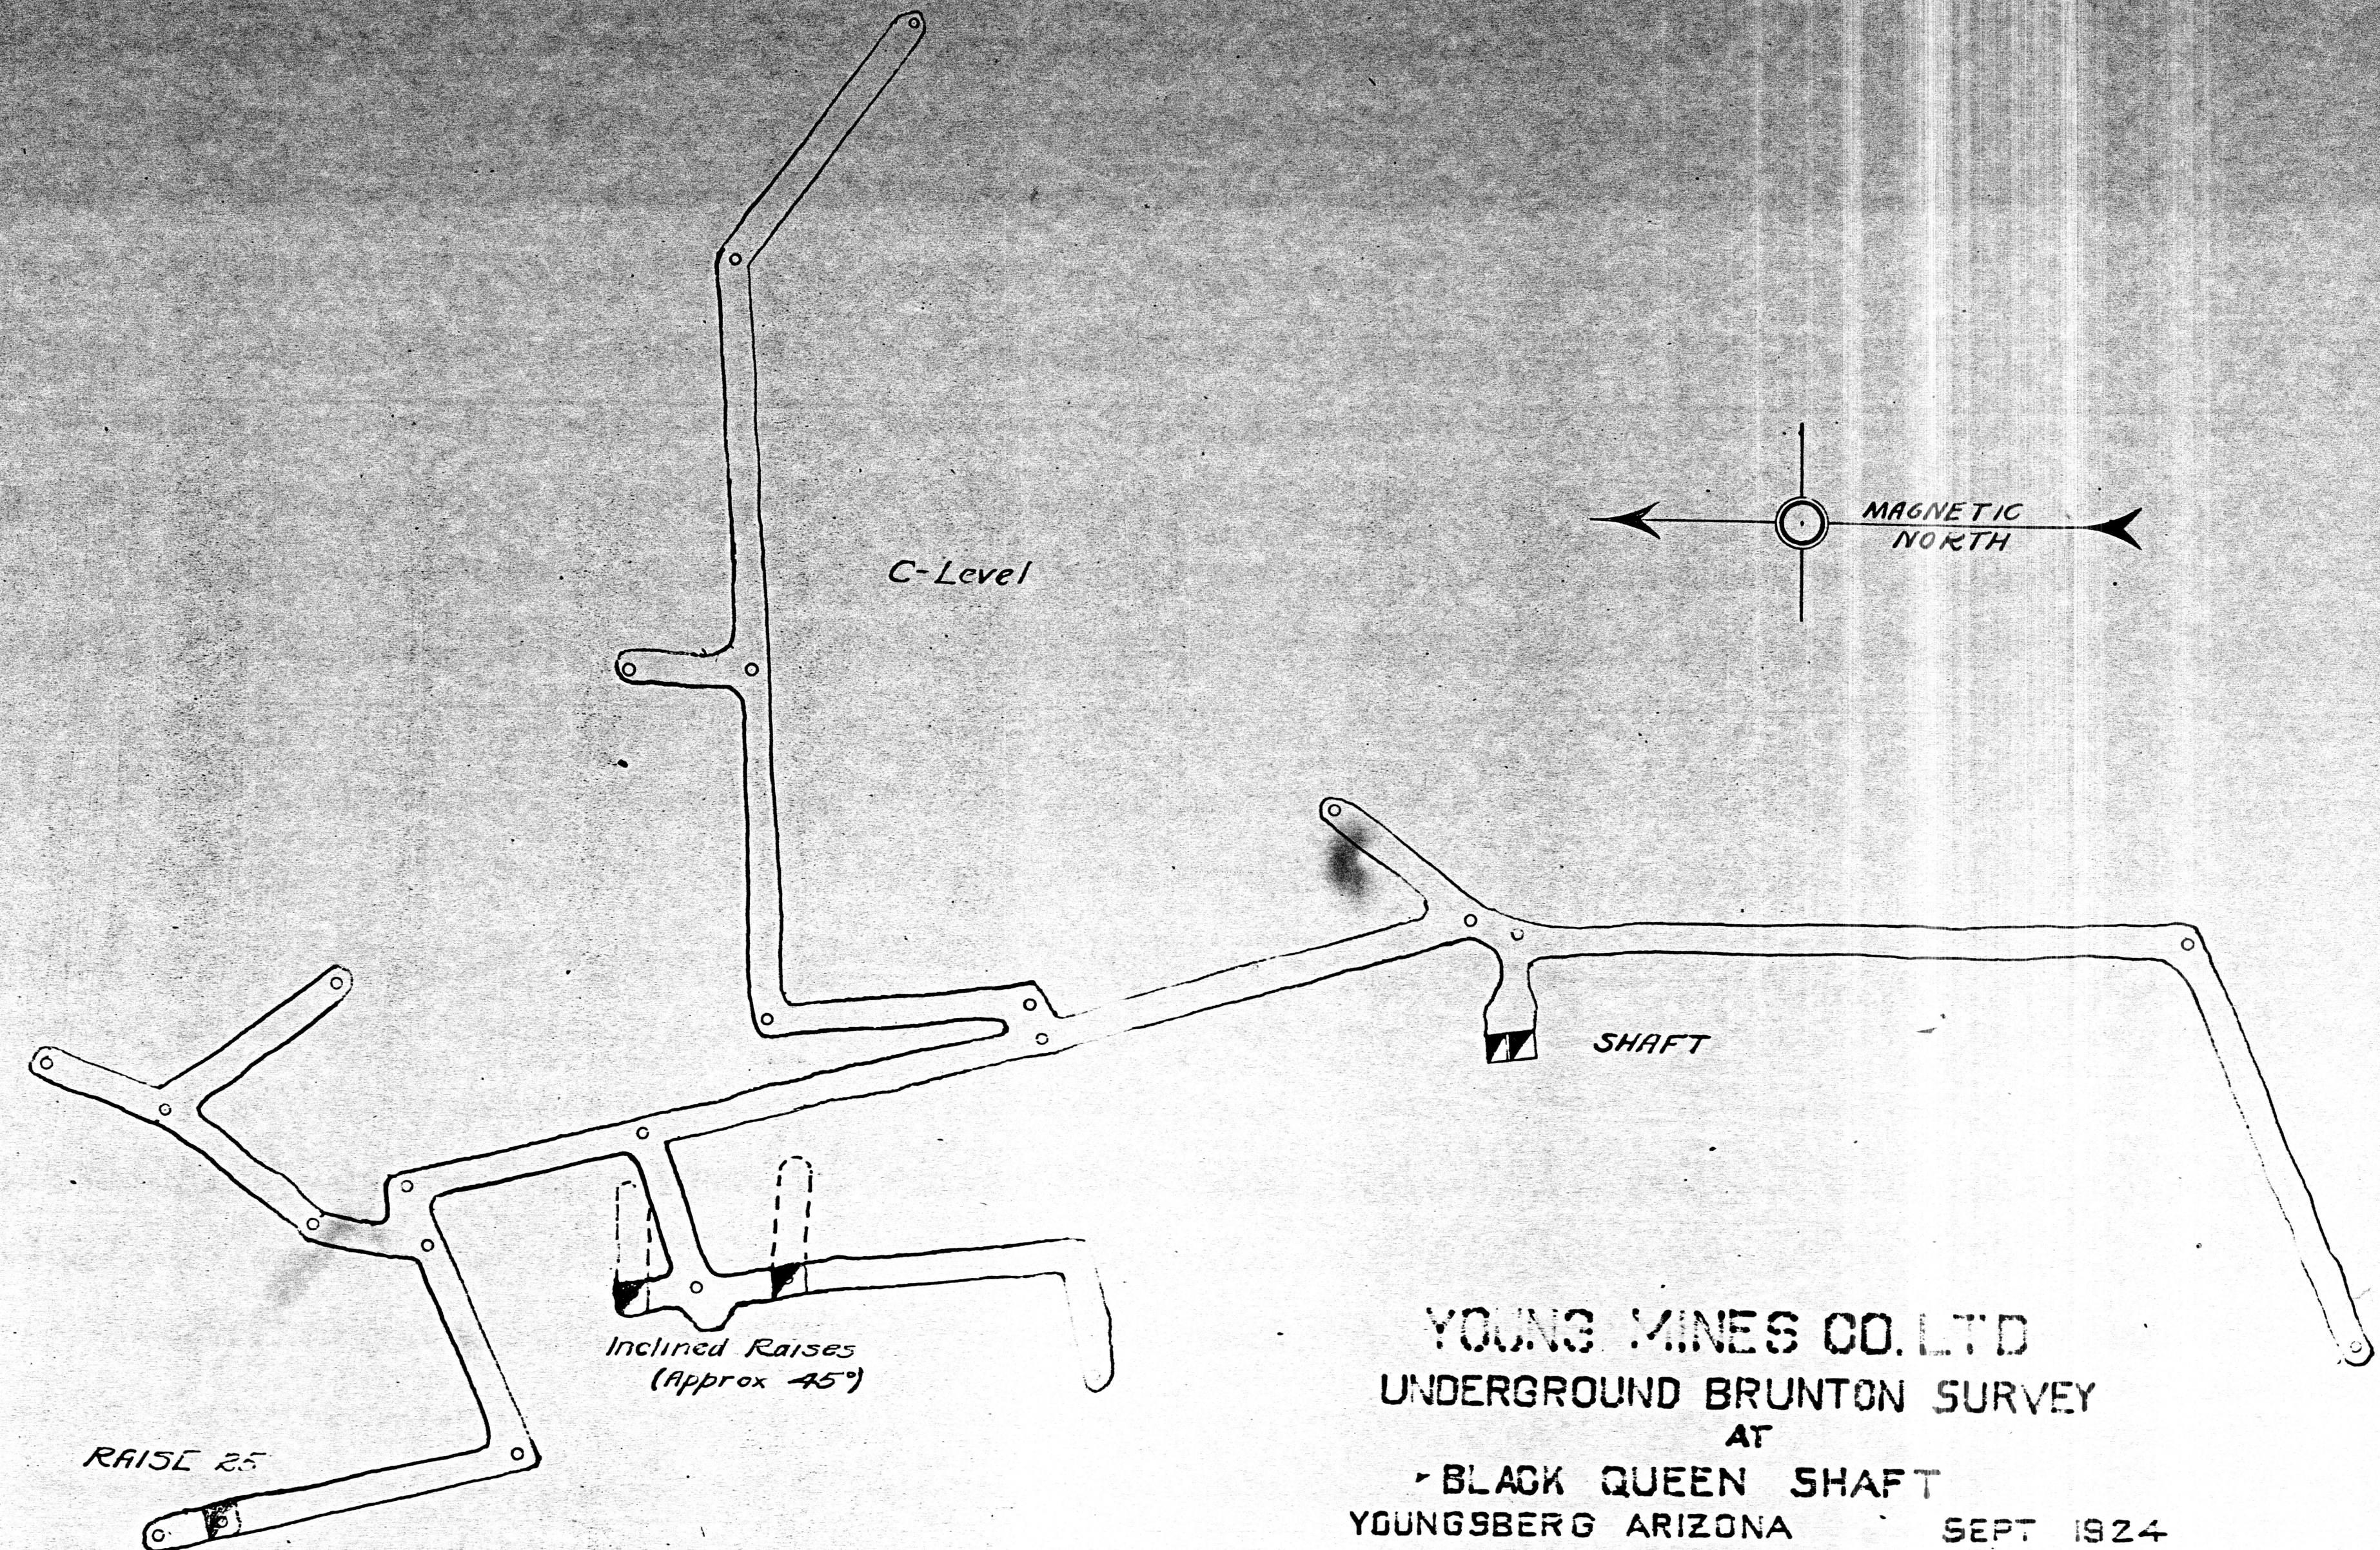

Vertical Section of Shaft

YOUNG MINES CO. LTD
 UNDERGROUND BRUNTON SURVEY
 AT
 BLACK QUEEN SHAFT
 YOUNGSBERG ARIZONA SEPT 1924
 SCALE 1"=20' SURVEY AND DRAWING BY *W.S.*