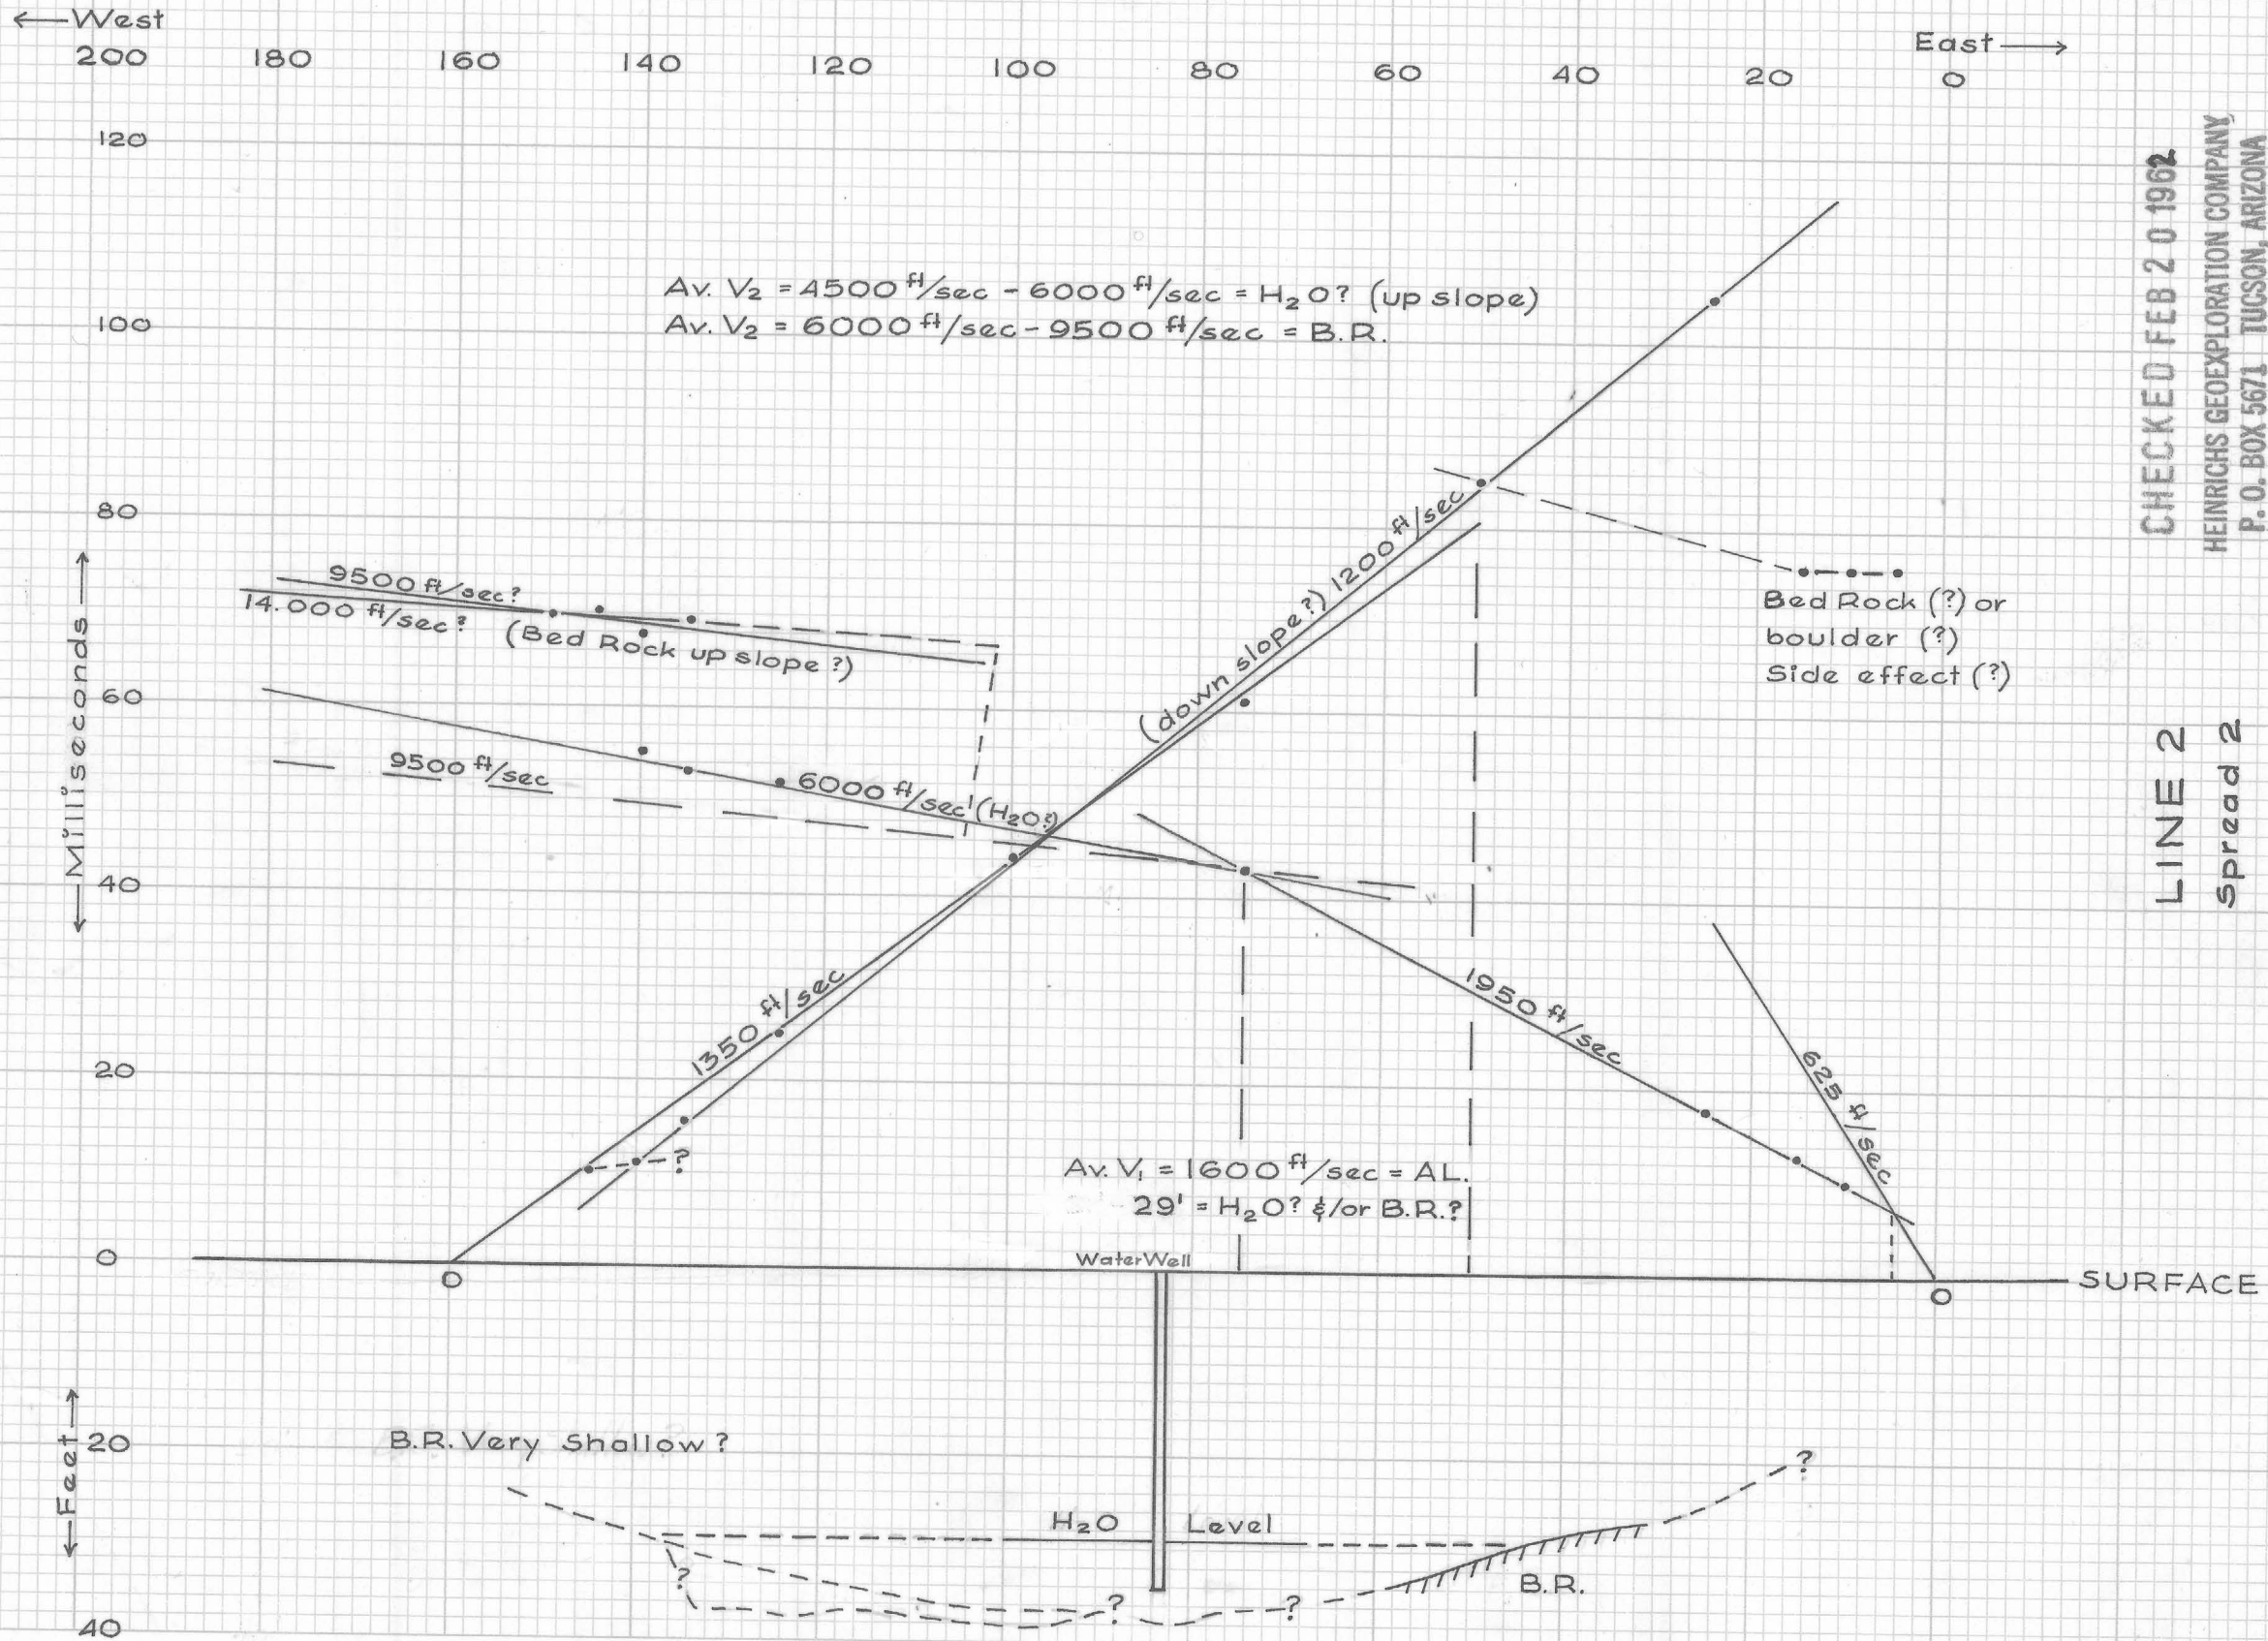

LINE 2 - Spread 2

Looking North East

CHECKED FEB 20 1962
HEINRICHS GEOEXPLORATION COMPANY,
P. O. BOX 5671 TUCSON, ARIZONA

LINE 2
Spread 2