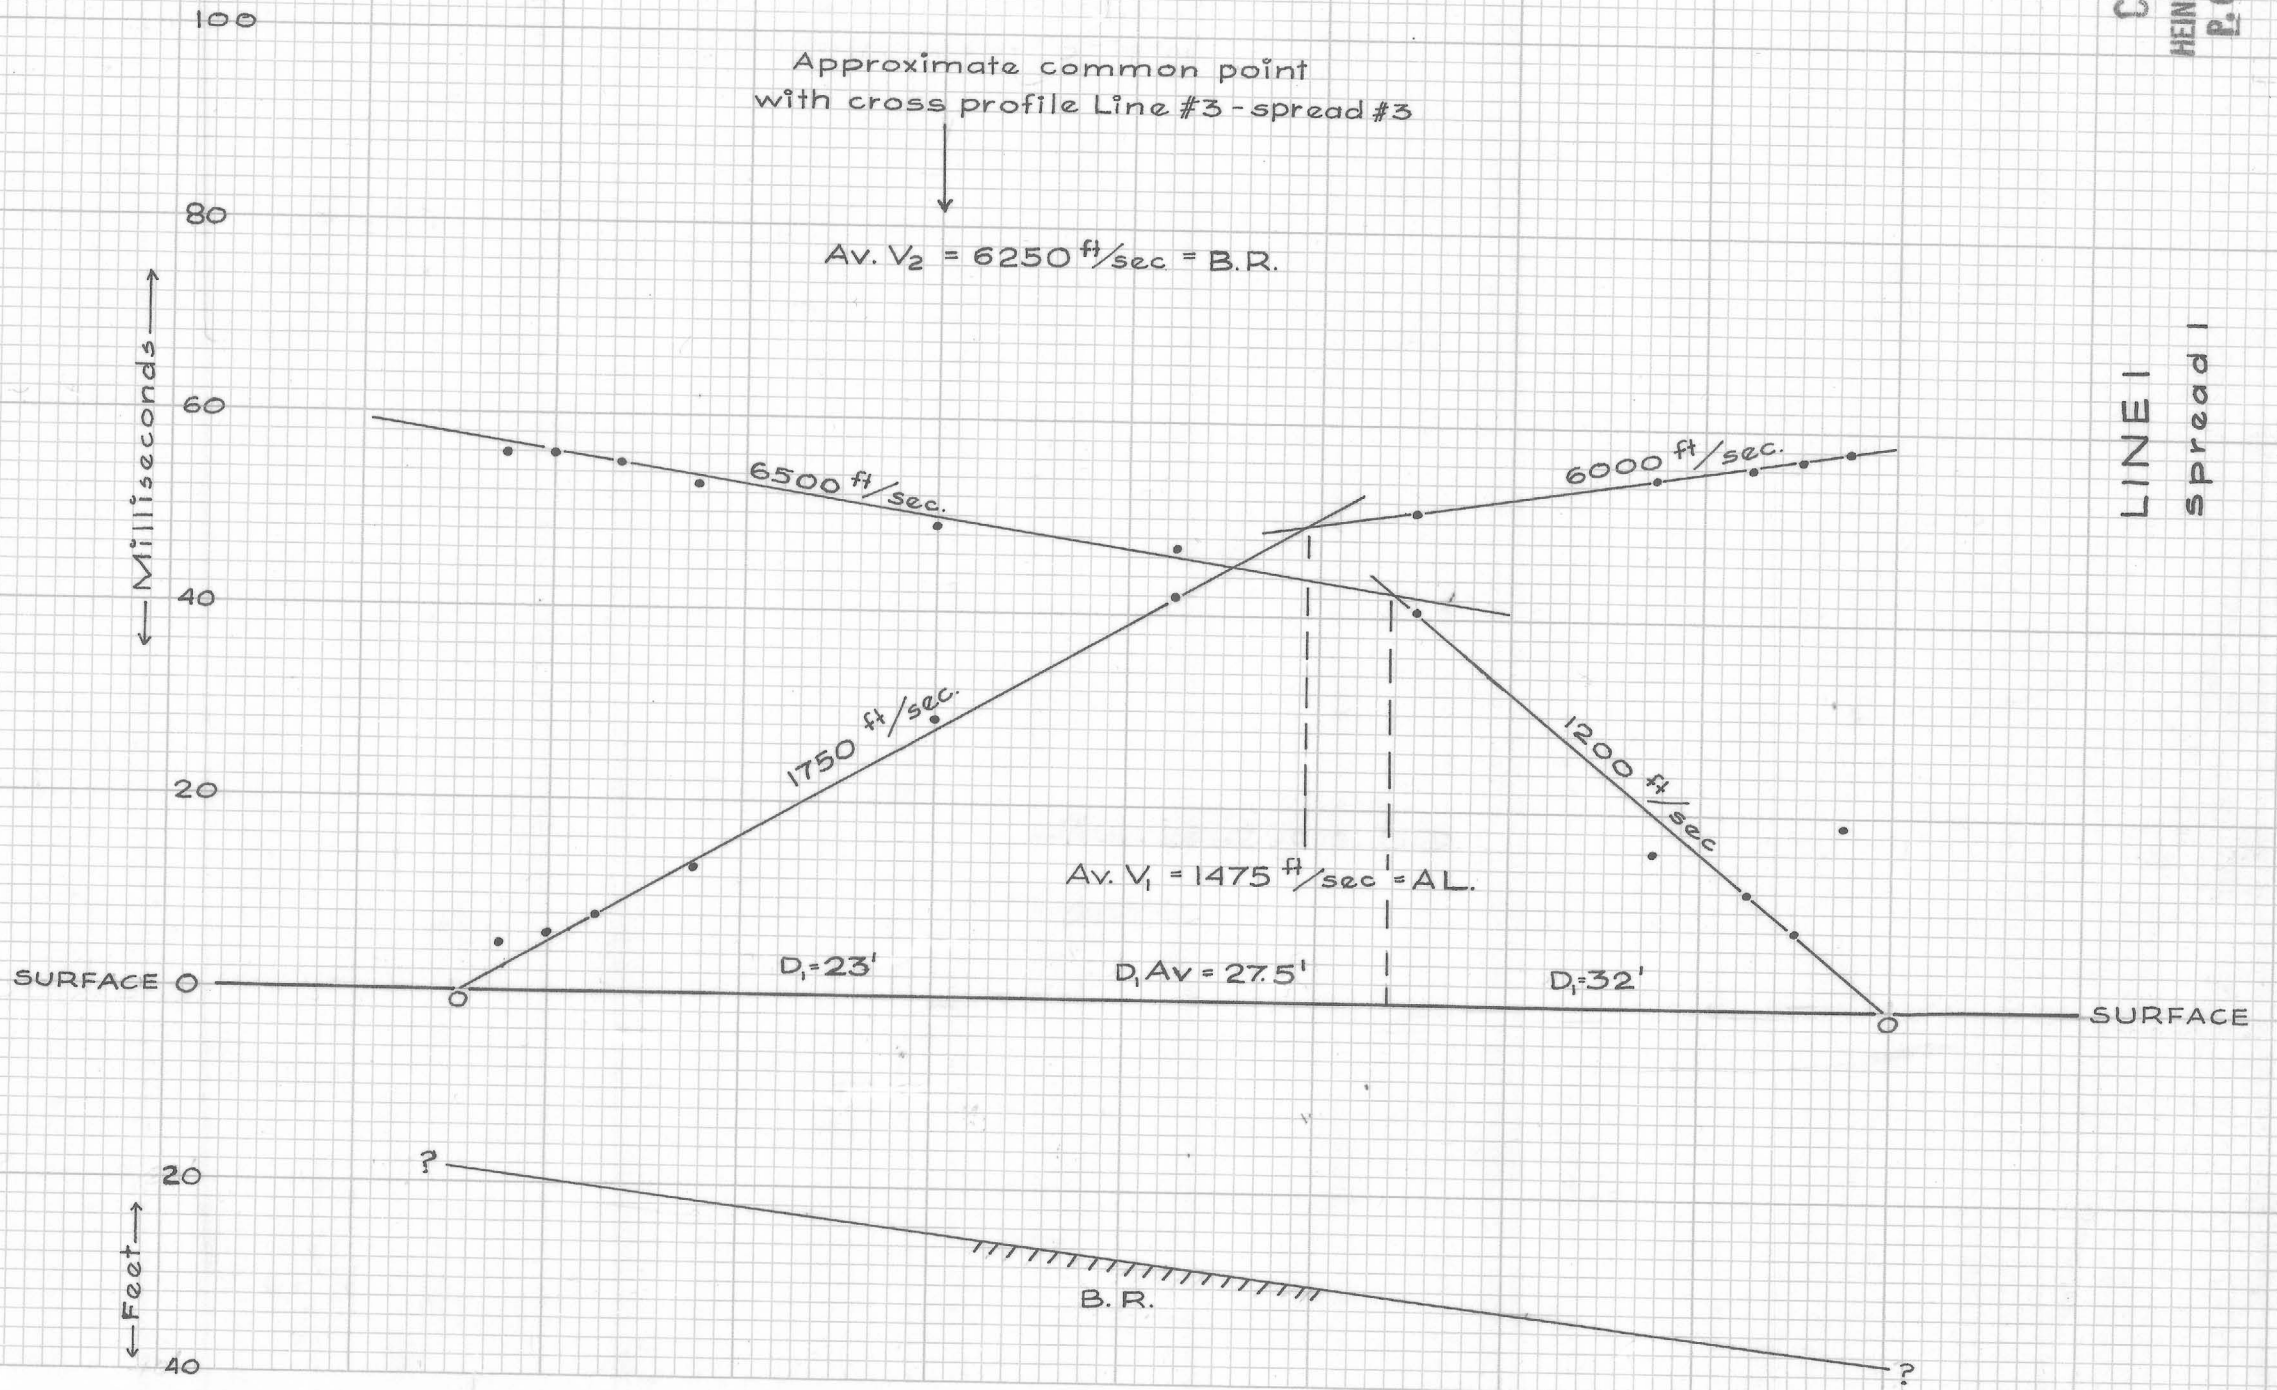

LINE I - Spread I

Looking North East

CHECKED FEB 20 1962
HEINRICHS GEOEXPLORATION COMPANY
P.O. BOX 5671 TUCSON, ARIZONA

LINE I
spread I