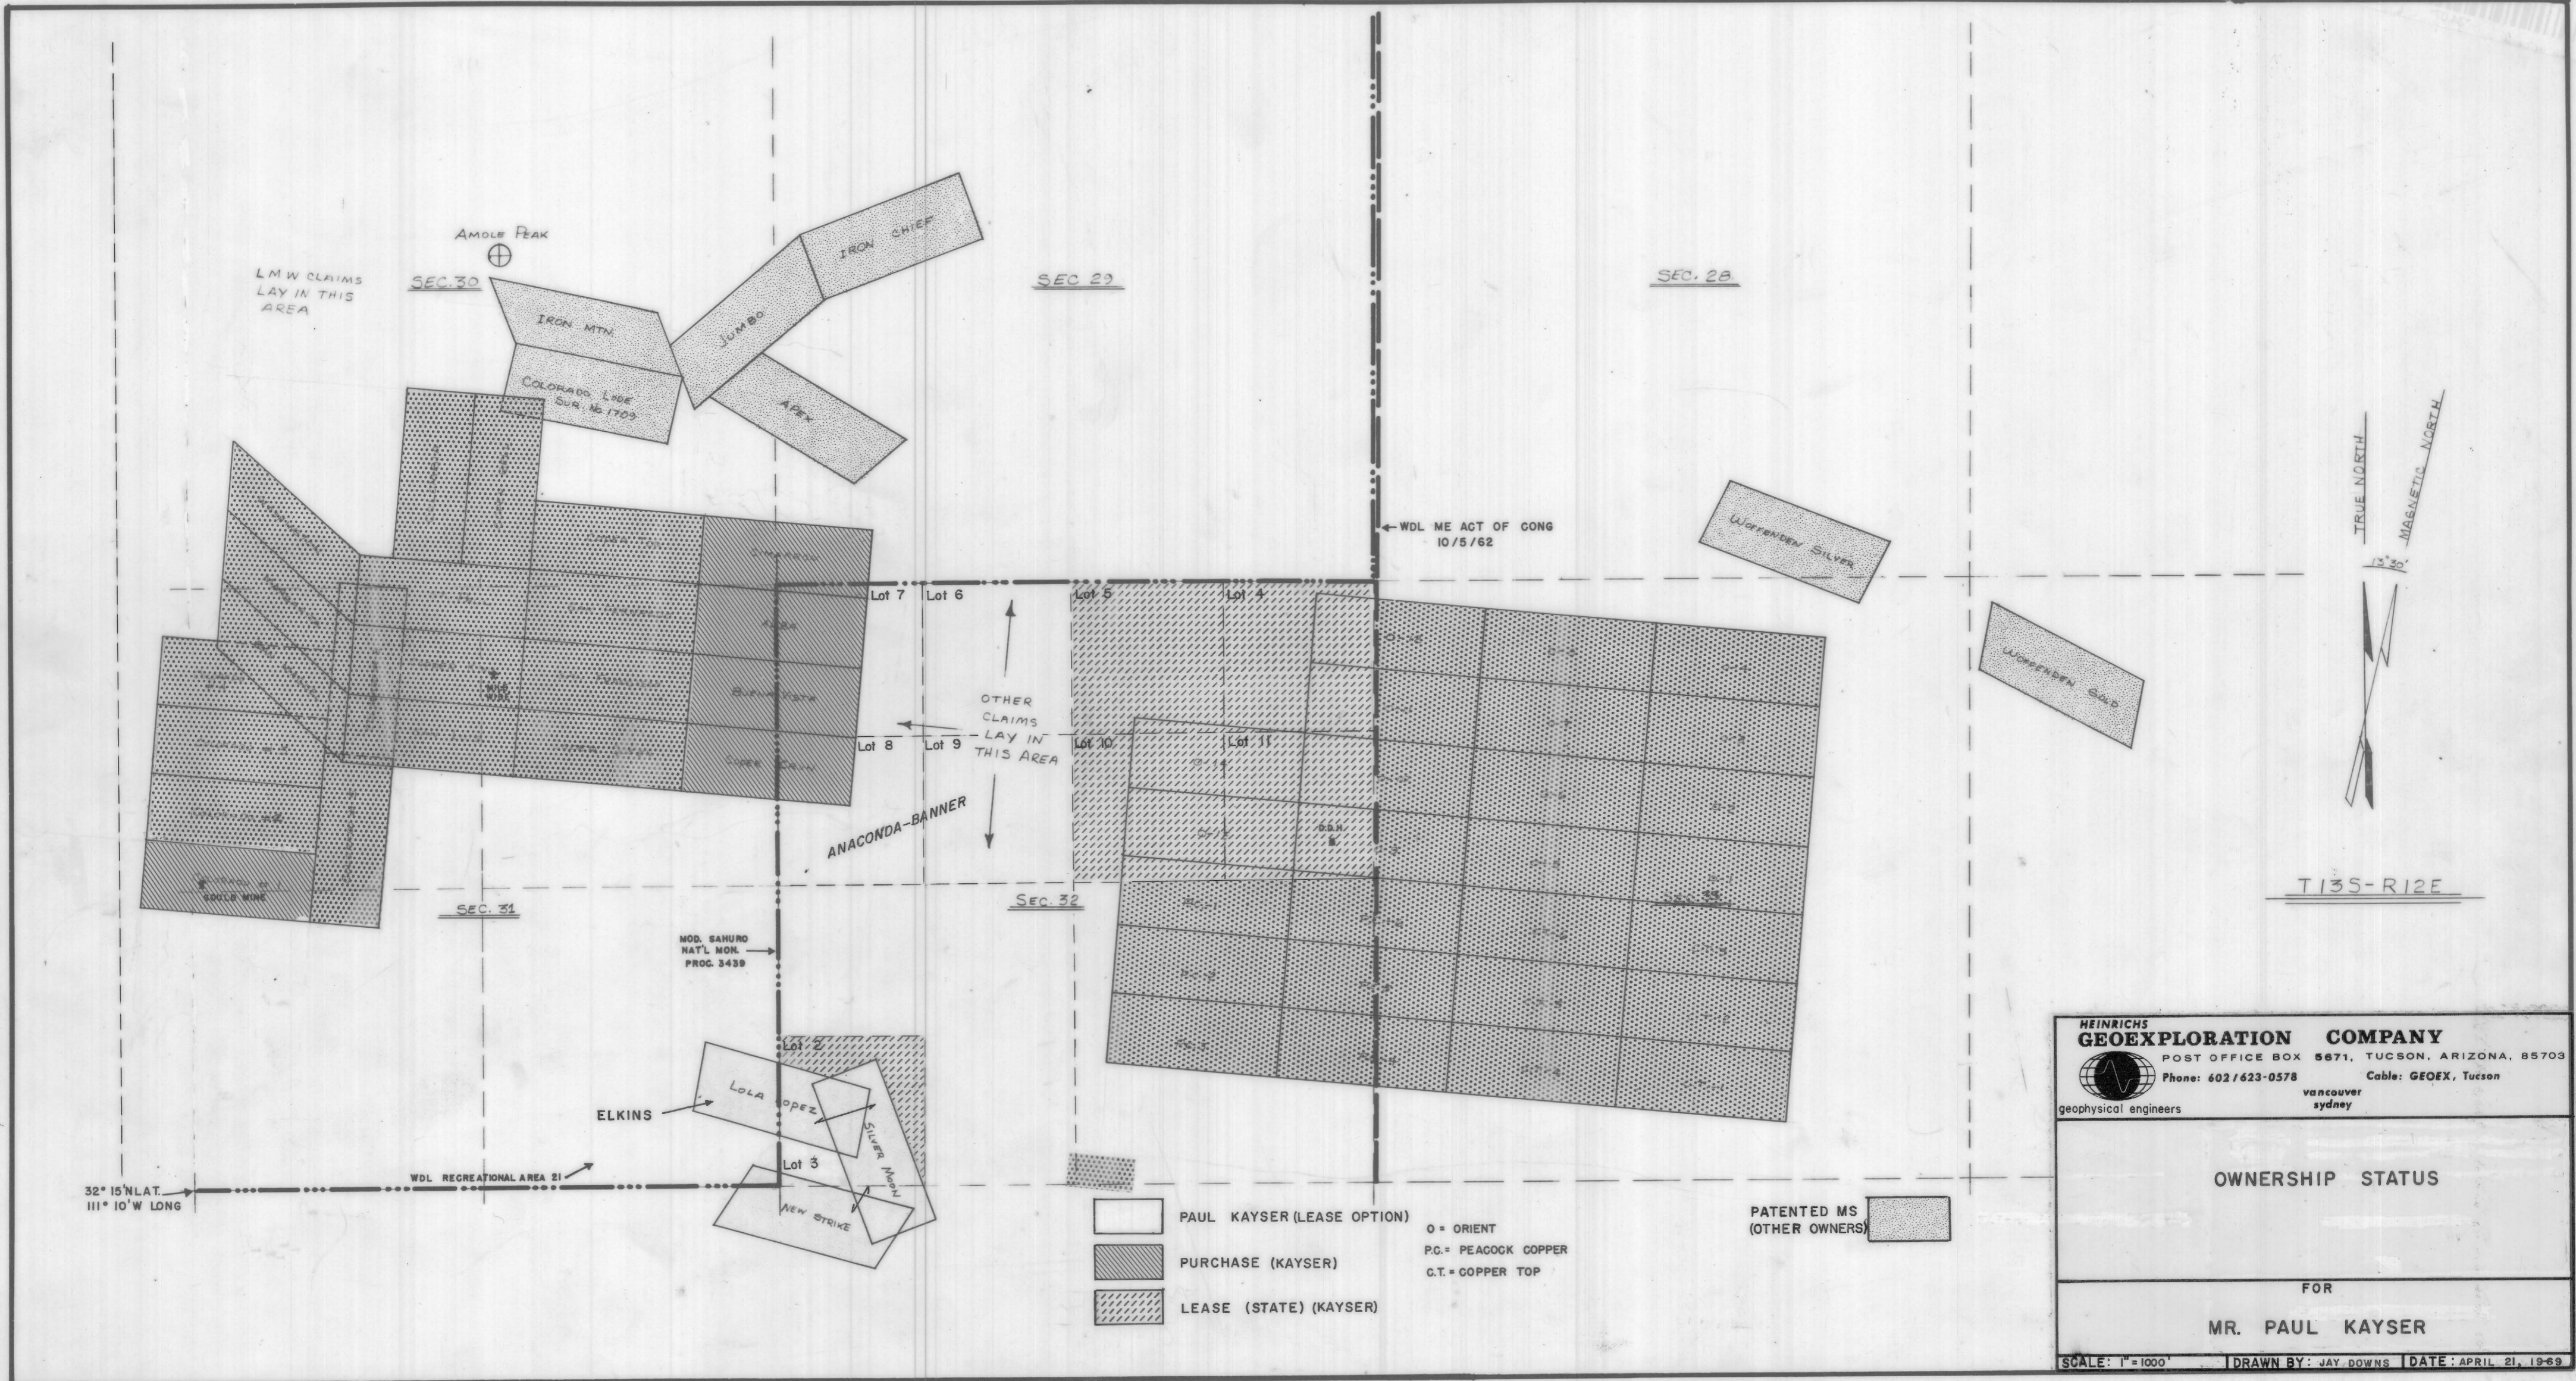

Ownership Status for Paul Kayser  
 Drawn by  
 DATE

HEINRICHS  
**GEOEXPLORATION COMPANY**  
 POST OFFICE BOX 5671, TUCSON, ARIZONA, 85703  
 Phone: 602/623-0578 Cable: GEOEX, Tucson  
 geophysical engineers vancouver sydney

**OWNERSHIP STATUS**

FOR

**MR. PAUL KAYSER**

SCALE: 1" = 1000' DRAWN BY: JAY DOWNS DATE: APRIL 21, 1969

- PAUL KAYSER (LEASE OPTION)
- PURCHASE (KAYSER)
- LEASE (STATE) (KAYSER)
- O = ORIENT
- P.C. = PEACOCK COPPER
- C.T. = COPPER TOP
- PATENTED MS (OTHER OWNERS)