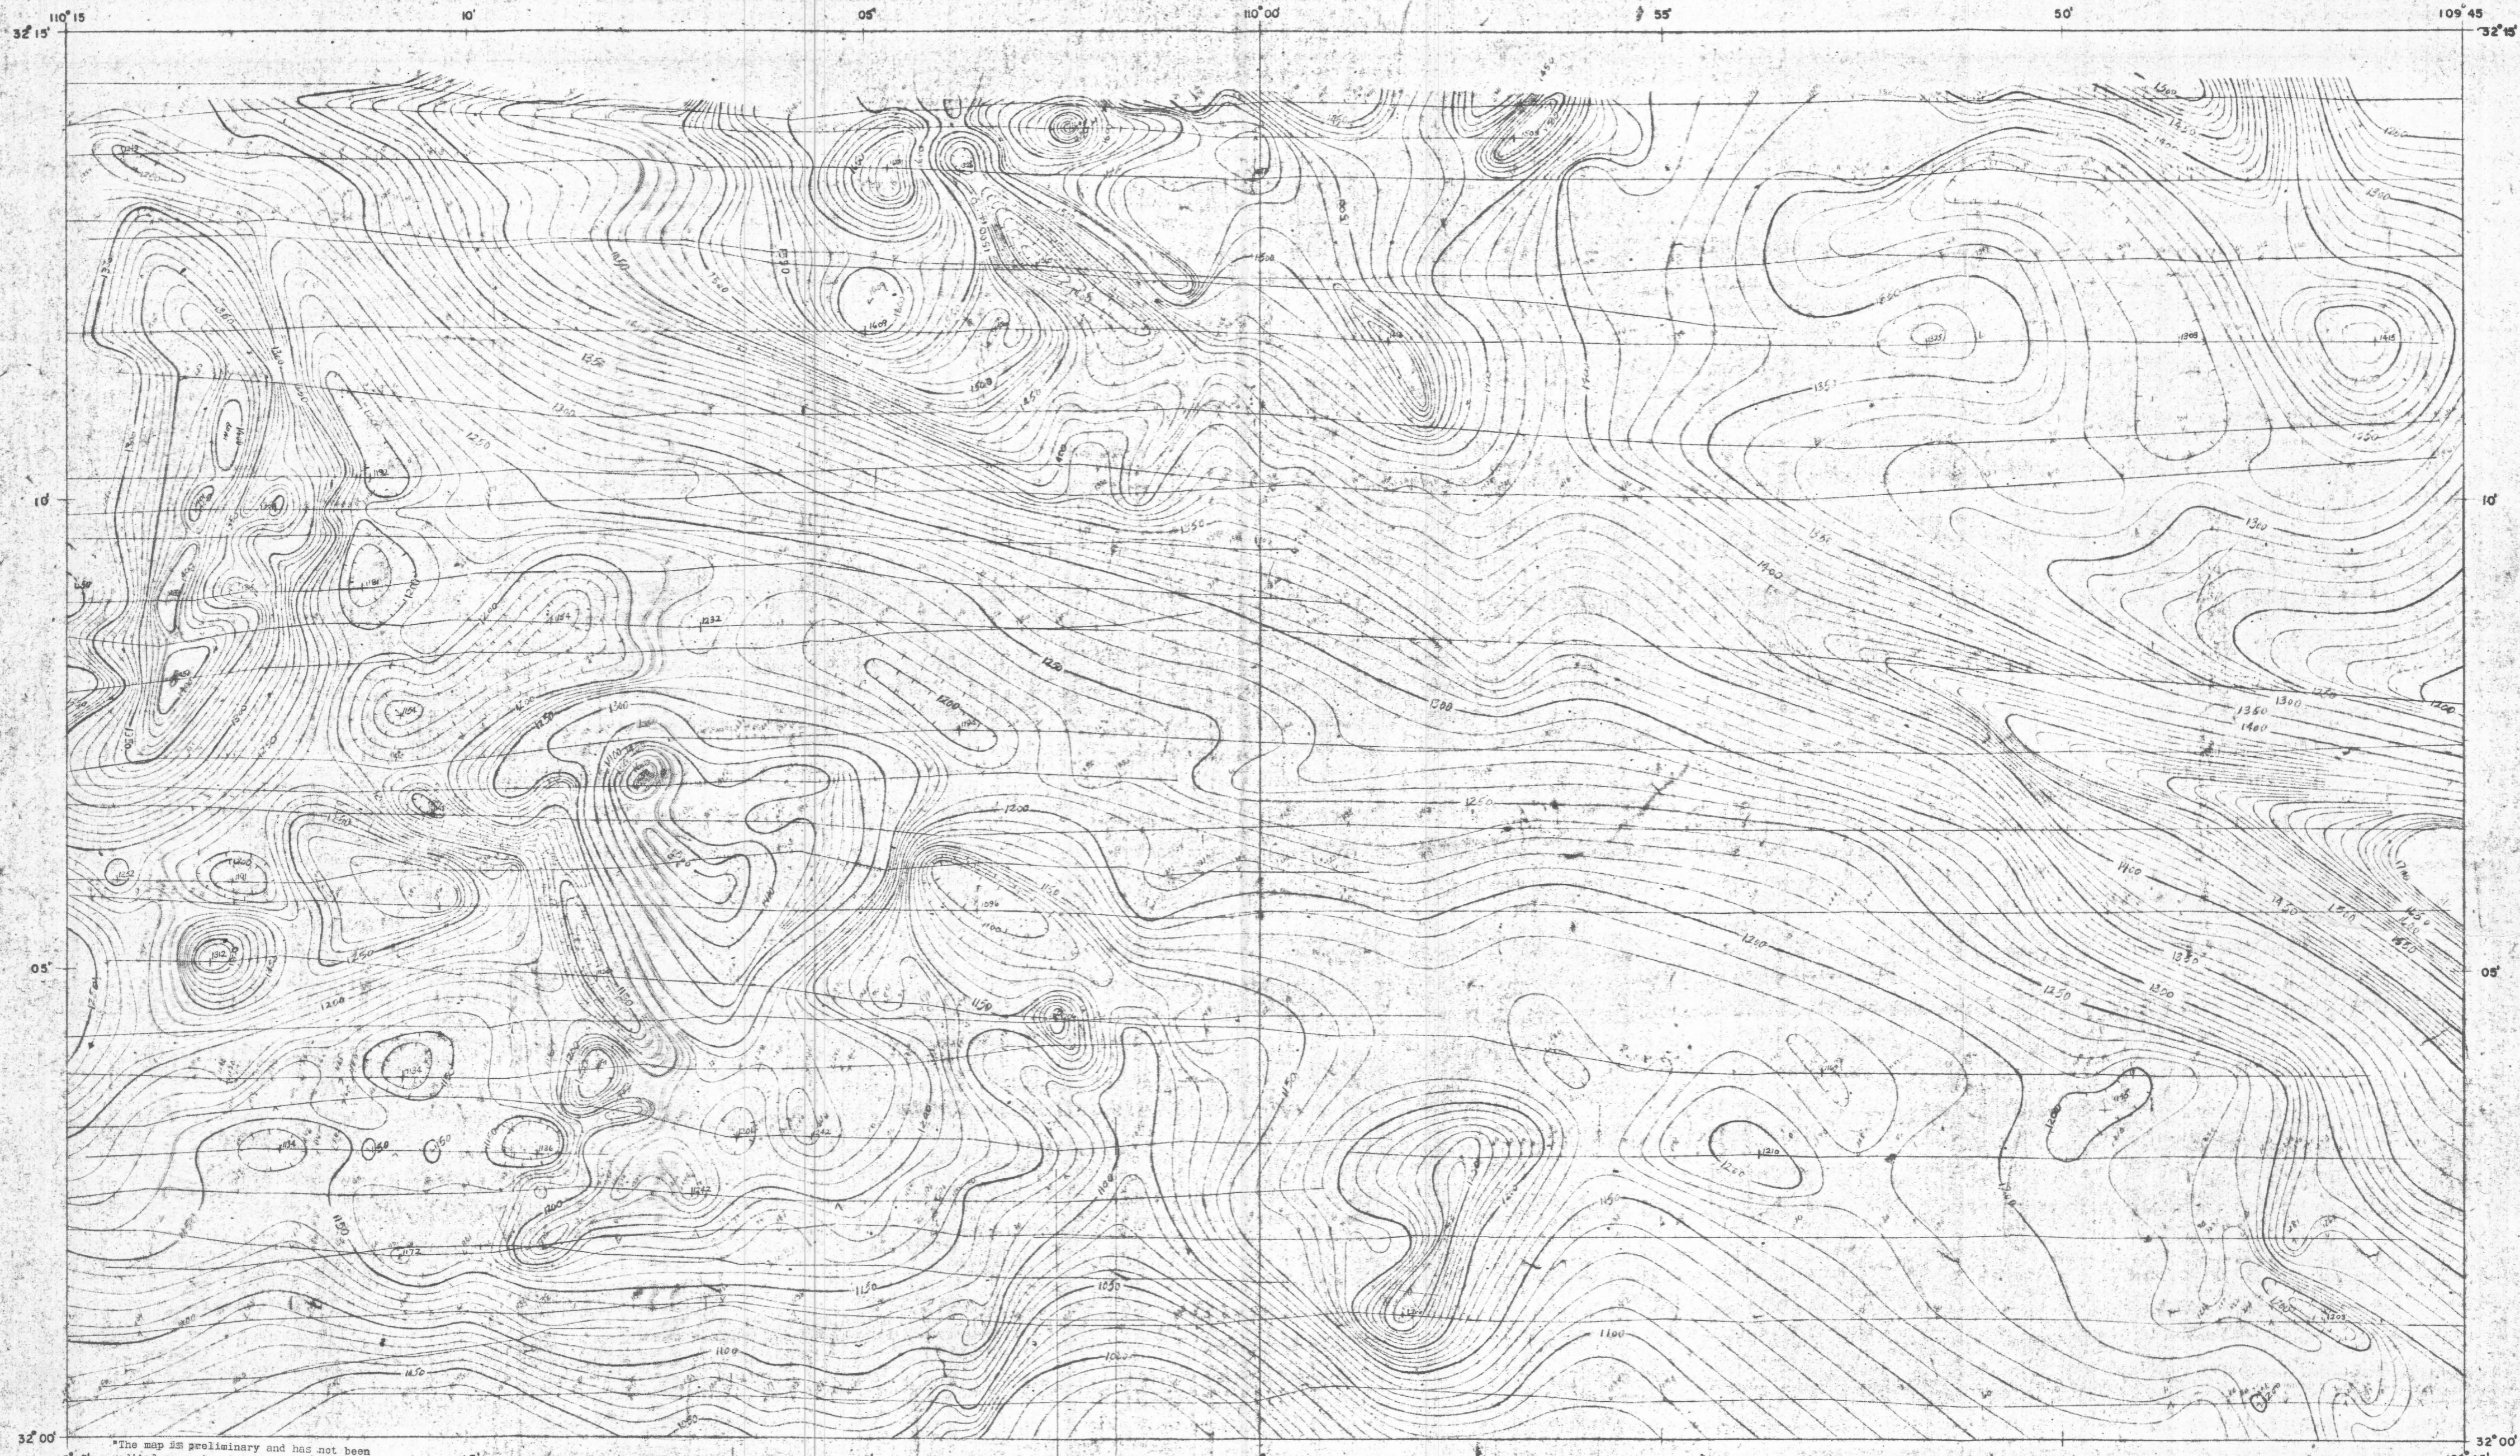

759

"The map is preliminary and has not been edited or reviewed for conformity with Geological Survey standards and nomenclature."

"The map is preliminary and has not been edited or reviewed for conformity with Geological Survey standards and nomenclature."

**PRELIMINARY TOTAL INTENSITY AEROMAGNETIC MAP OF COCHISE AND DRAGON QUADRANGLES, ARIZONA
RELATIVE TO ARBITRARY DATUM**

Contour interval 10 gammas
Flown approximately 500 feet above the surface
1952