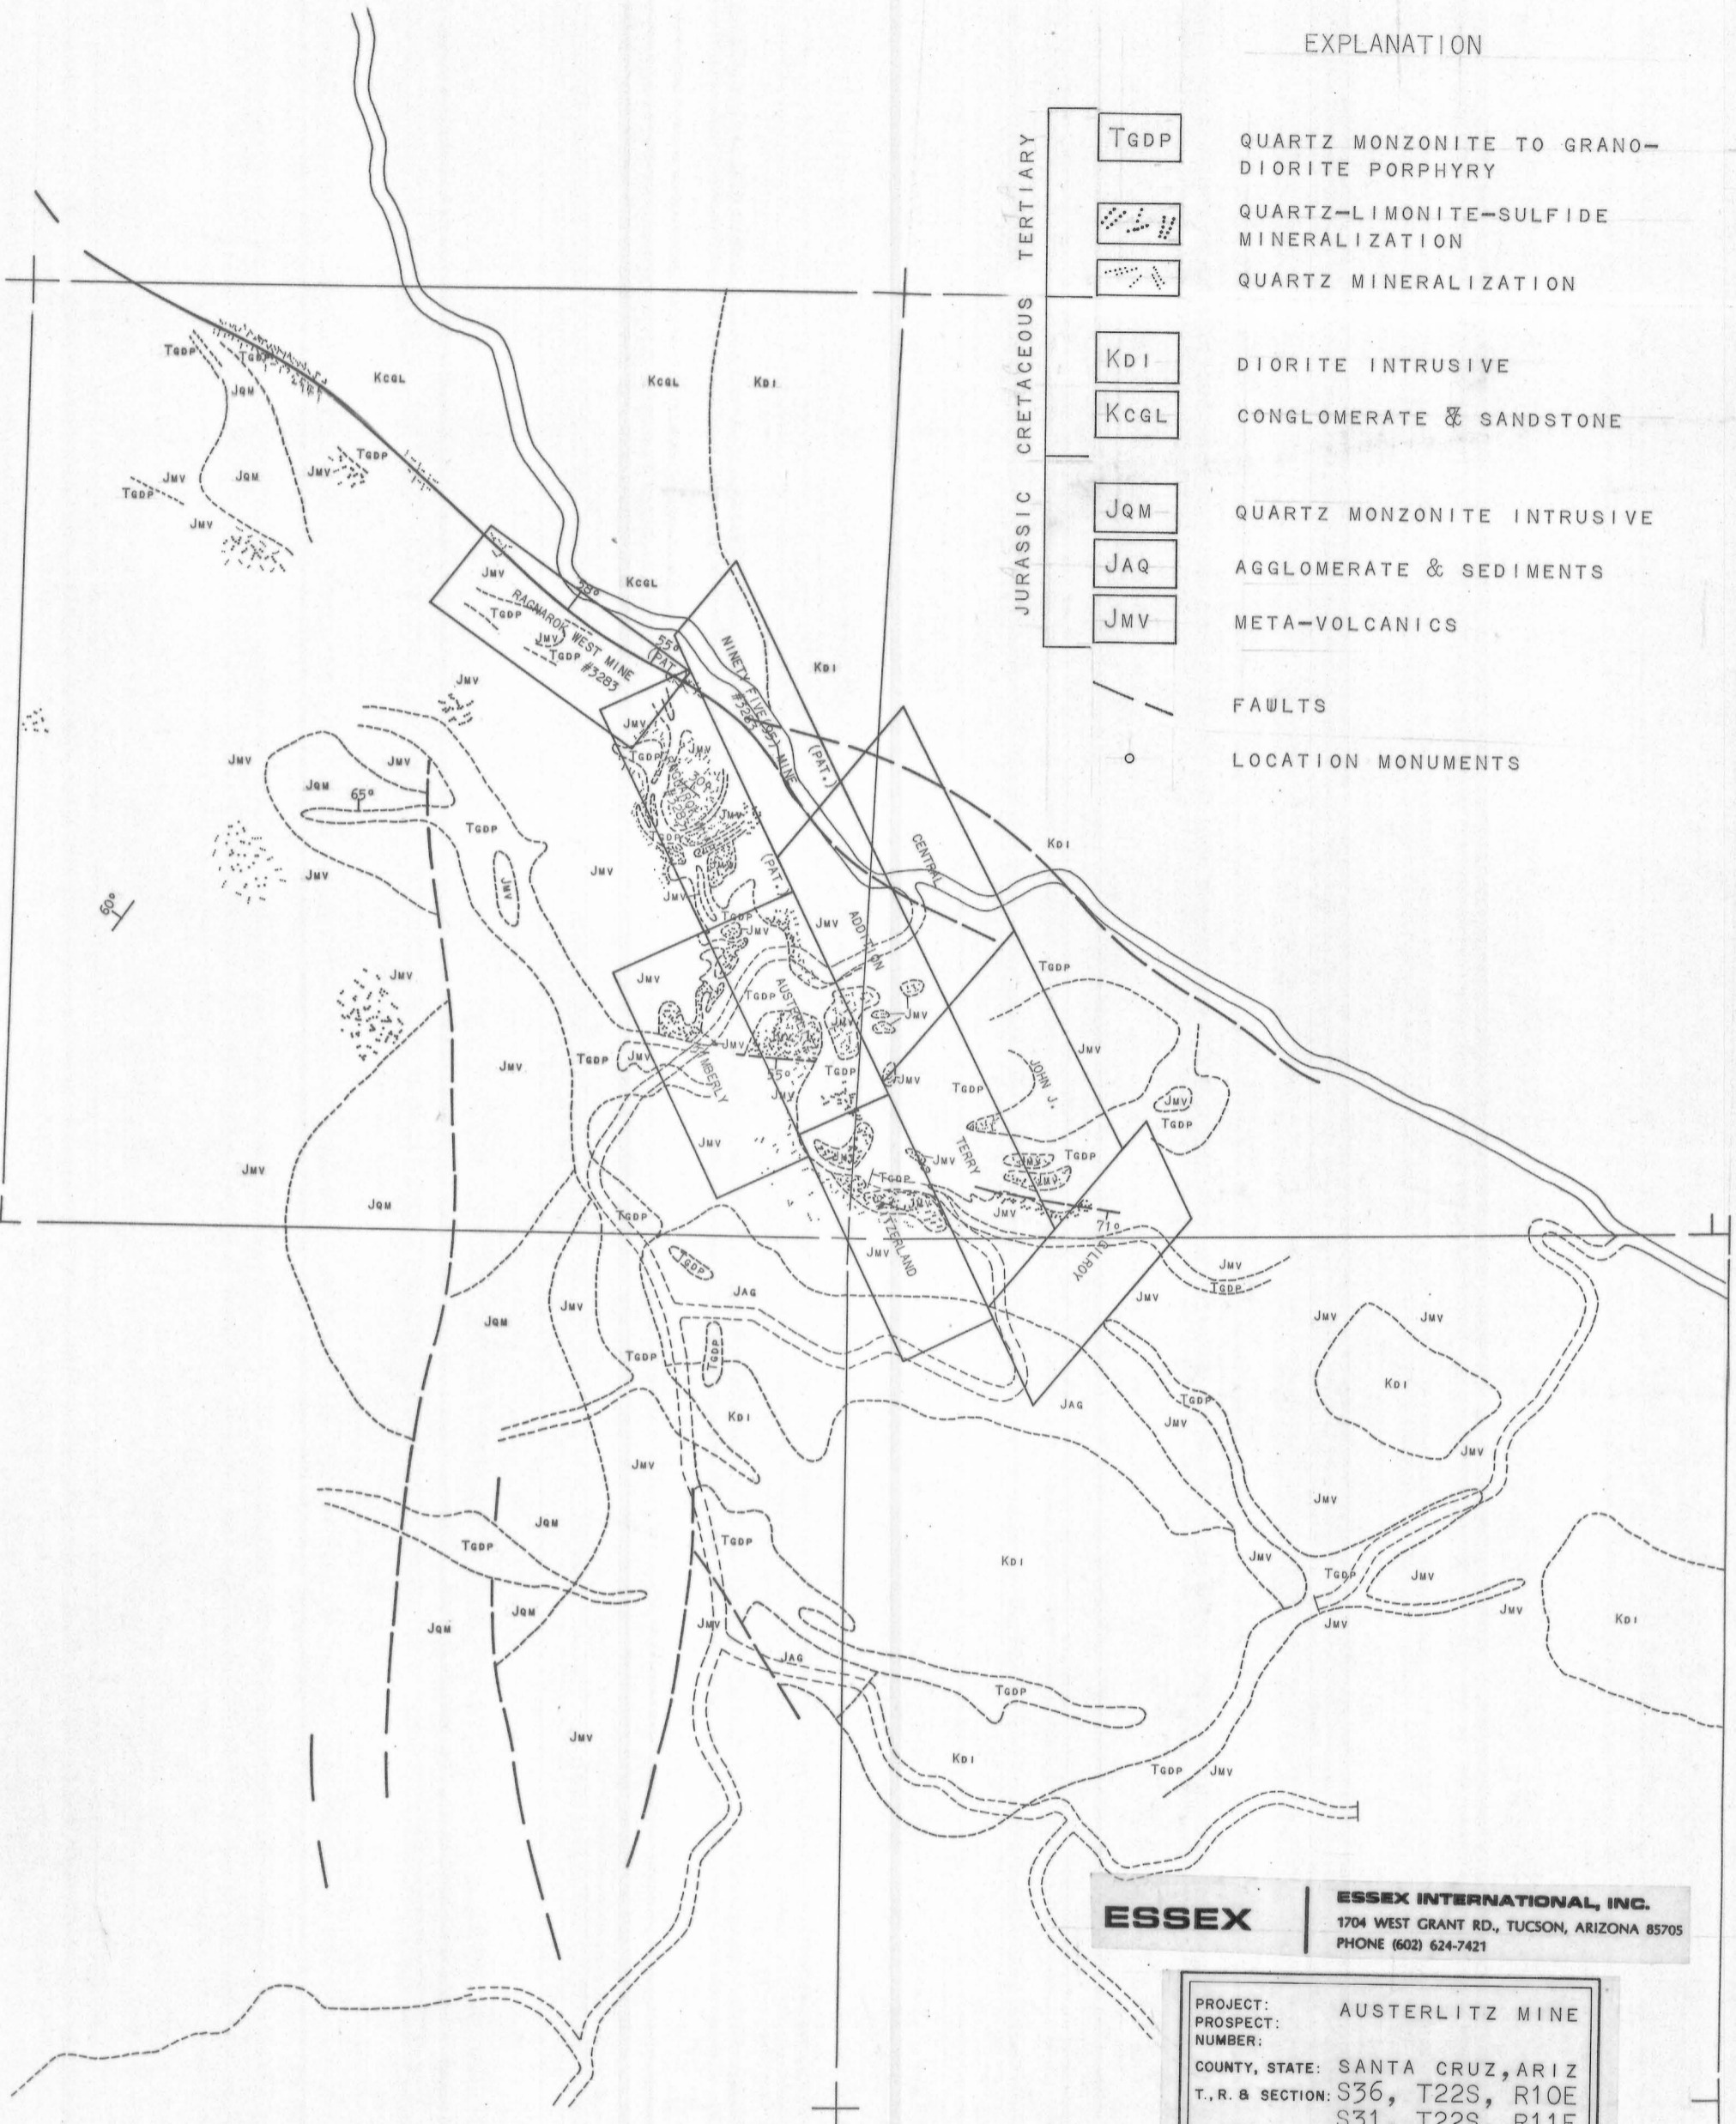

EXPLANATION

TERTIARY	TGDP	QUARTZ MONZONITE TO GRANO-DIORITE PORPHYRY
		QUARTZ-LIMONITE-SULFIDE MINERALIZATION
		QUARTZ MINERALIZATION
CRETACEOUS	KDI	DIORITE INTRUSIVE
	KCGL	CONGLOMERATE & SANDSTONE
JURASSIC	JQM	QUARTZ MONZONITE INTRUSIVE
	JAQ	AGGLOMERATE & SEDIMENTS
	JMV	META-VOLCANICS
		FAULTS
		LOCATION MONUMENTS

ESSEX | **ESSEX INTERNATIONAL, INC.**
 1704 WEST GRANT RD., TUCSON, ARIZONA 85705
 PHONE (602) 624-7421

PROJECT: AUSTERLITZ MINE
 PROSPECT:
 NUMBER:
 COUNTY, STATE: SANTA CRUZ, ARIZ
 T. R. & SECTION: S36, T22S, R10E
 S31, T22S, R11E
 S6, T23S, R11E
 CLAIM & GEOLOGY MAP
 SCALE: 1" = 1000'
 DATE: 9/5/74
 DATA BY: K. JONES & WILSON
 PREPARED BY: A.T.C.