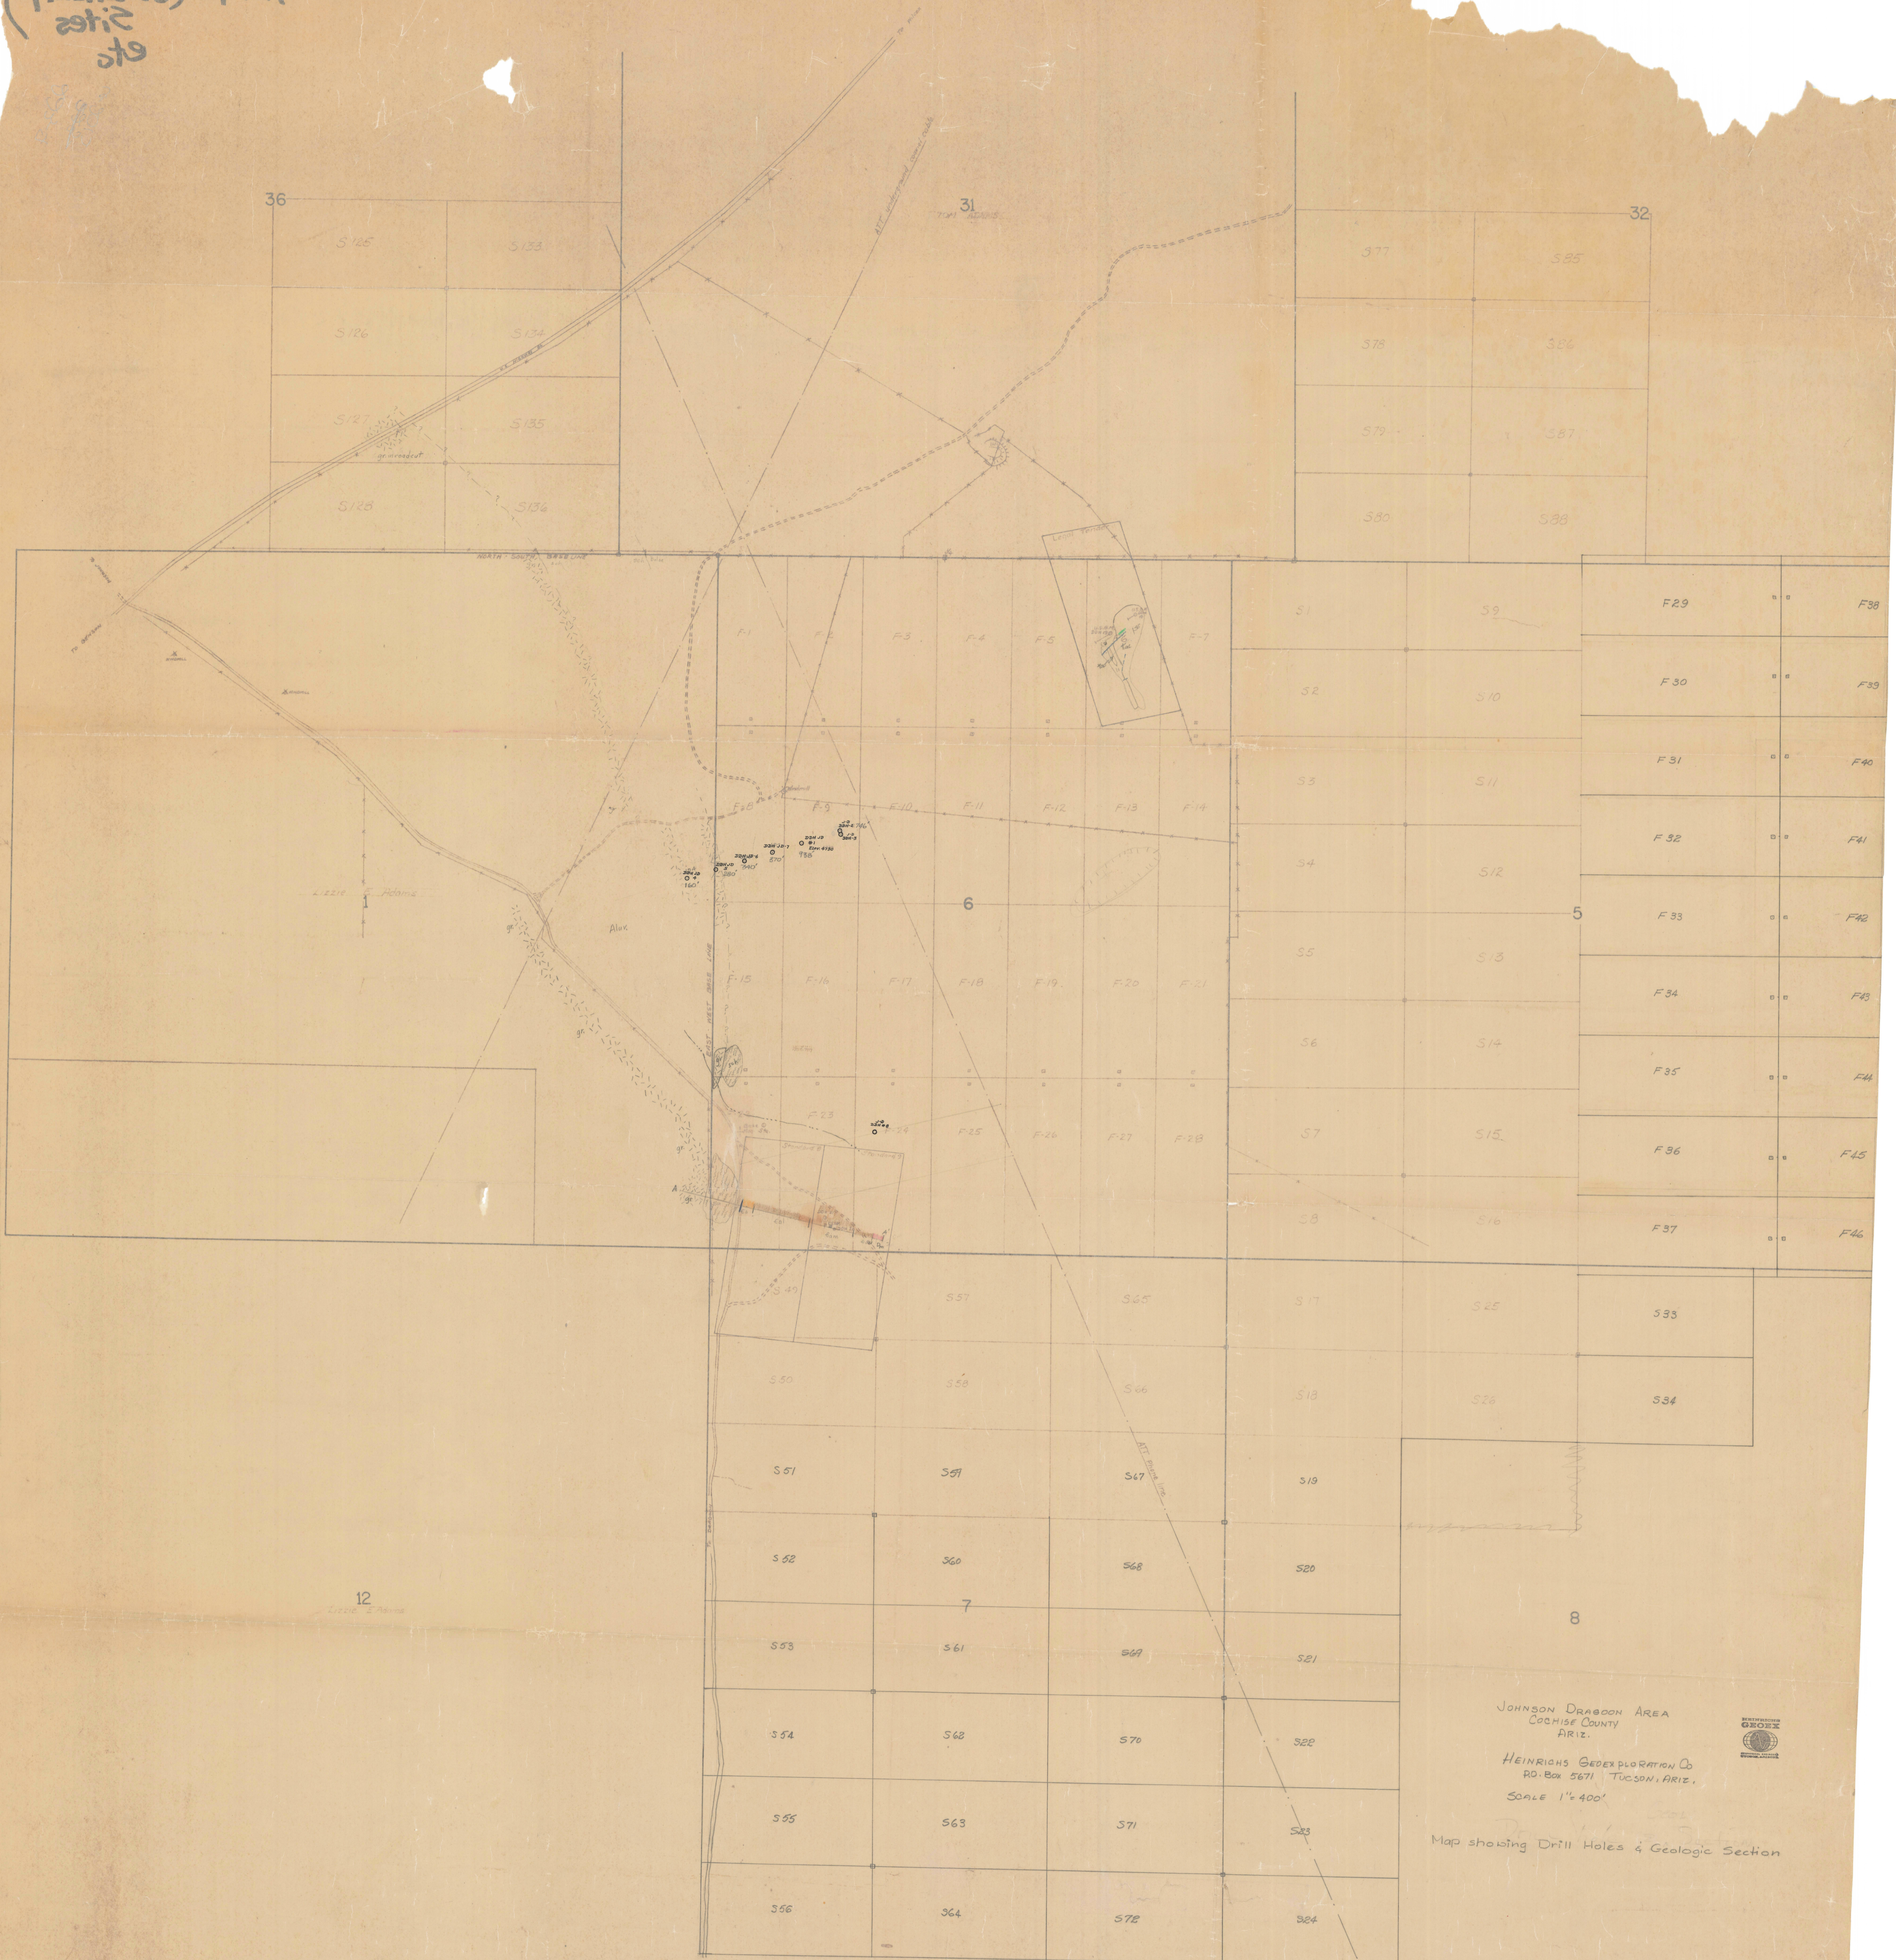

Johnson-Dragoon Area
 Cochise County, AZ (Drilling sites)
 etc

JOHNSON DRAGON AREA
 COCHISE COUNTY
 ARIZ.
 HEINRICHS GEEXPLORATION CO.
 RD. BOX 5671 TUCSON, ARIZ.
 SCALE 1" = 400'
 Map showing Drill Holes & Geologic Section

SCALE: 1" = 400'

Blue line

13

Case Map
 Sec. 6 then
 J-D Point