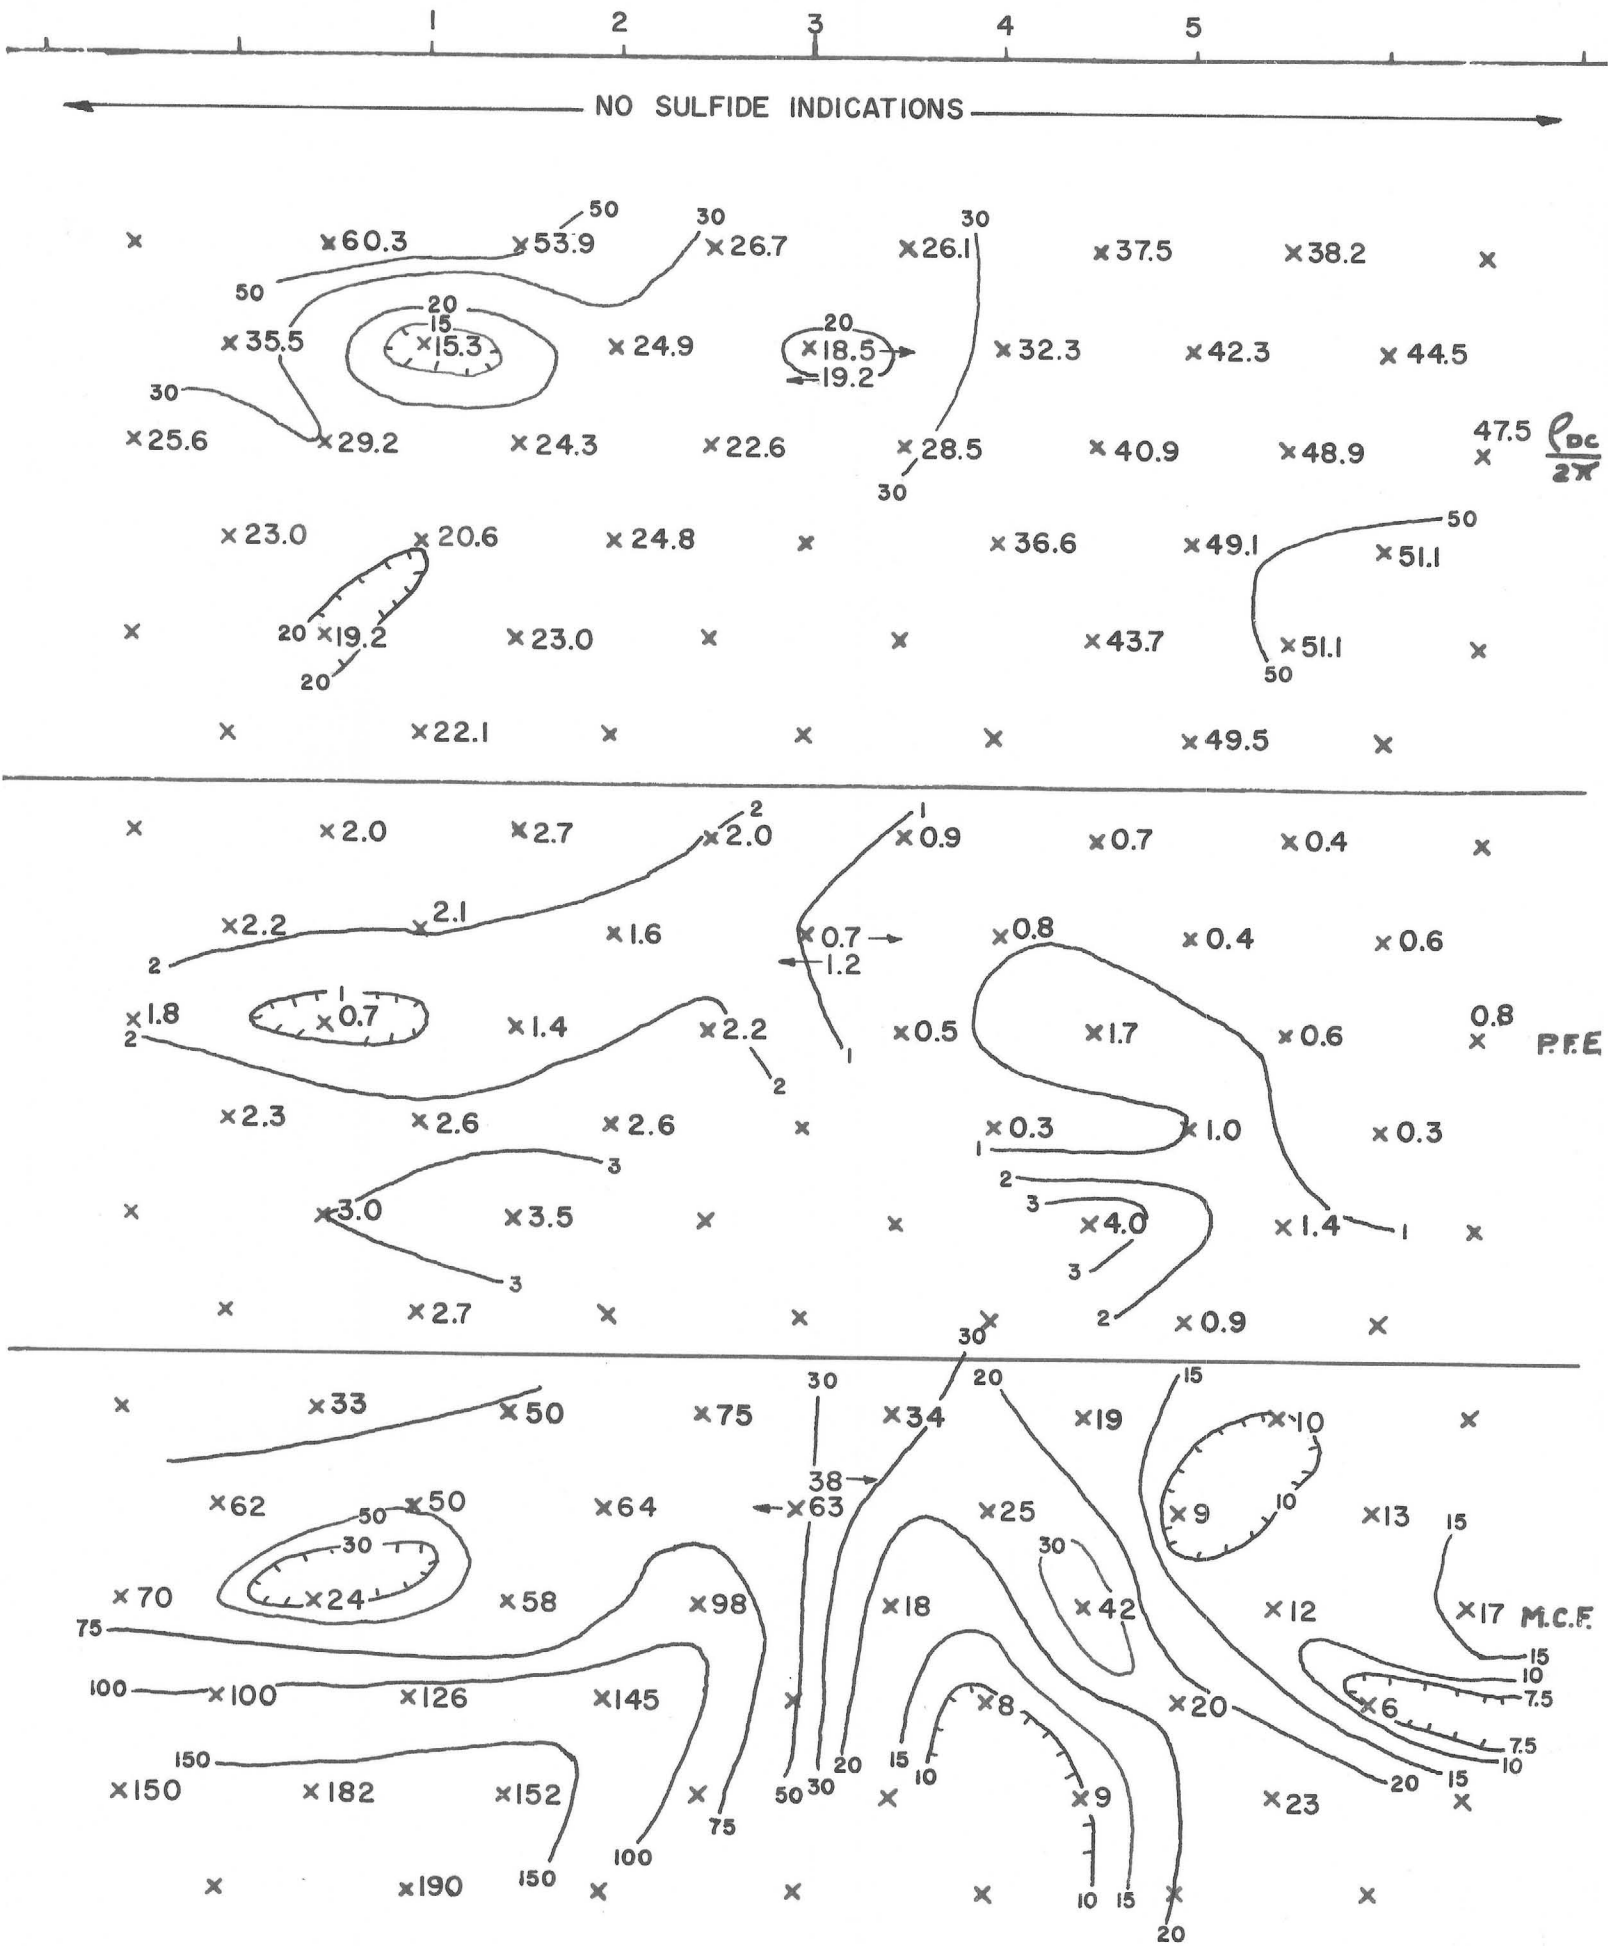

HEINRICHS GEOEX. INDUCED POLARIZATION SECTIONAL DATA PLOT, LOOKING N.E.

ARKLA
AREA 4 BUTTES

LINE II

a = 500'

SCALE: 1" = 500'

DATE: 11-30-64