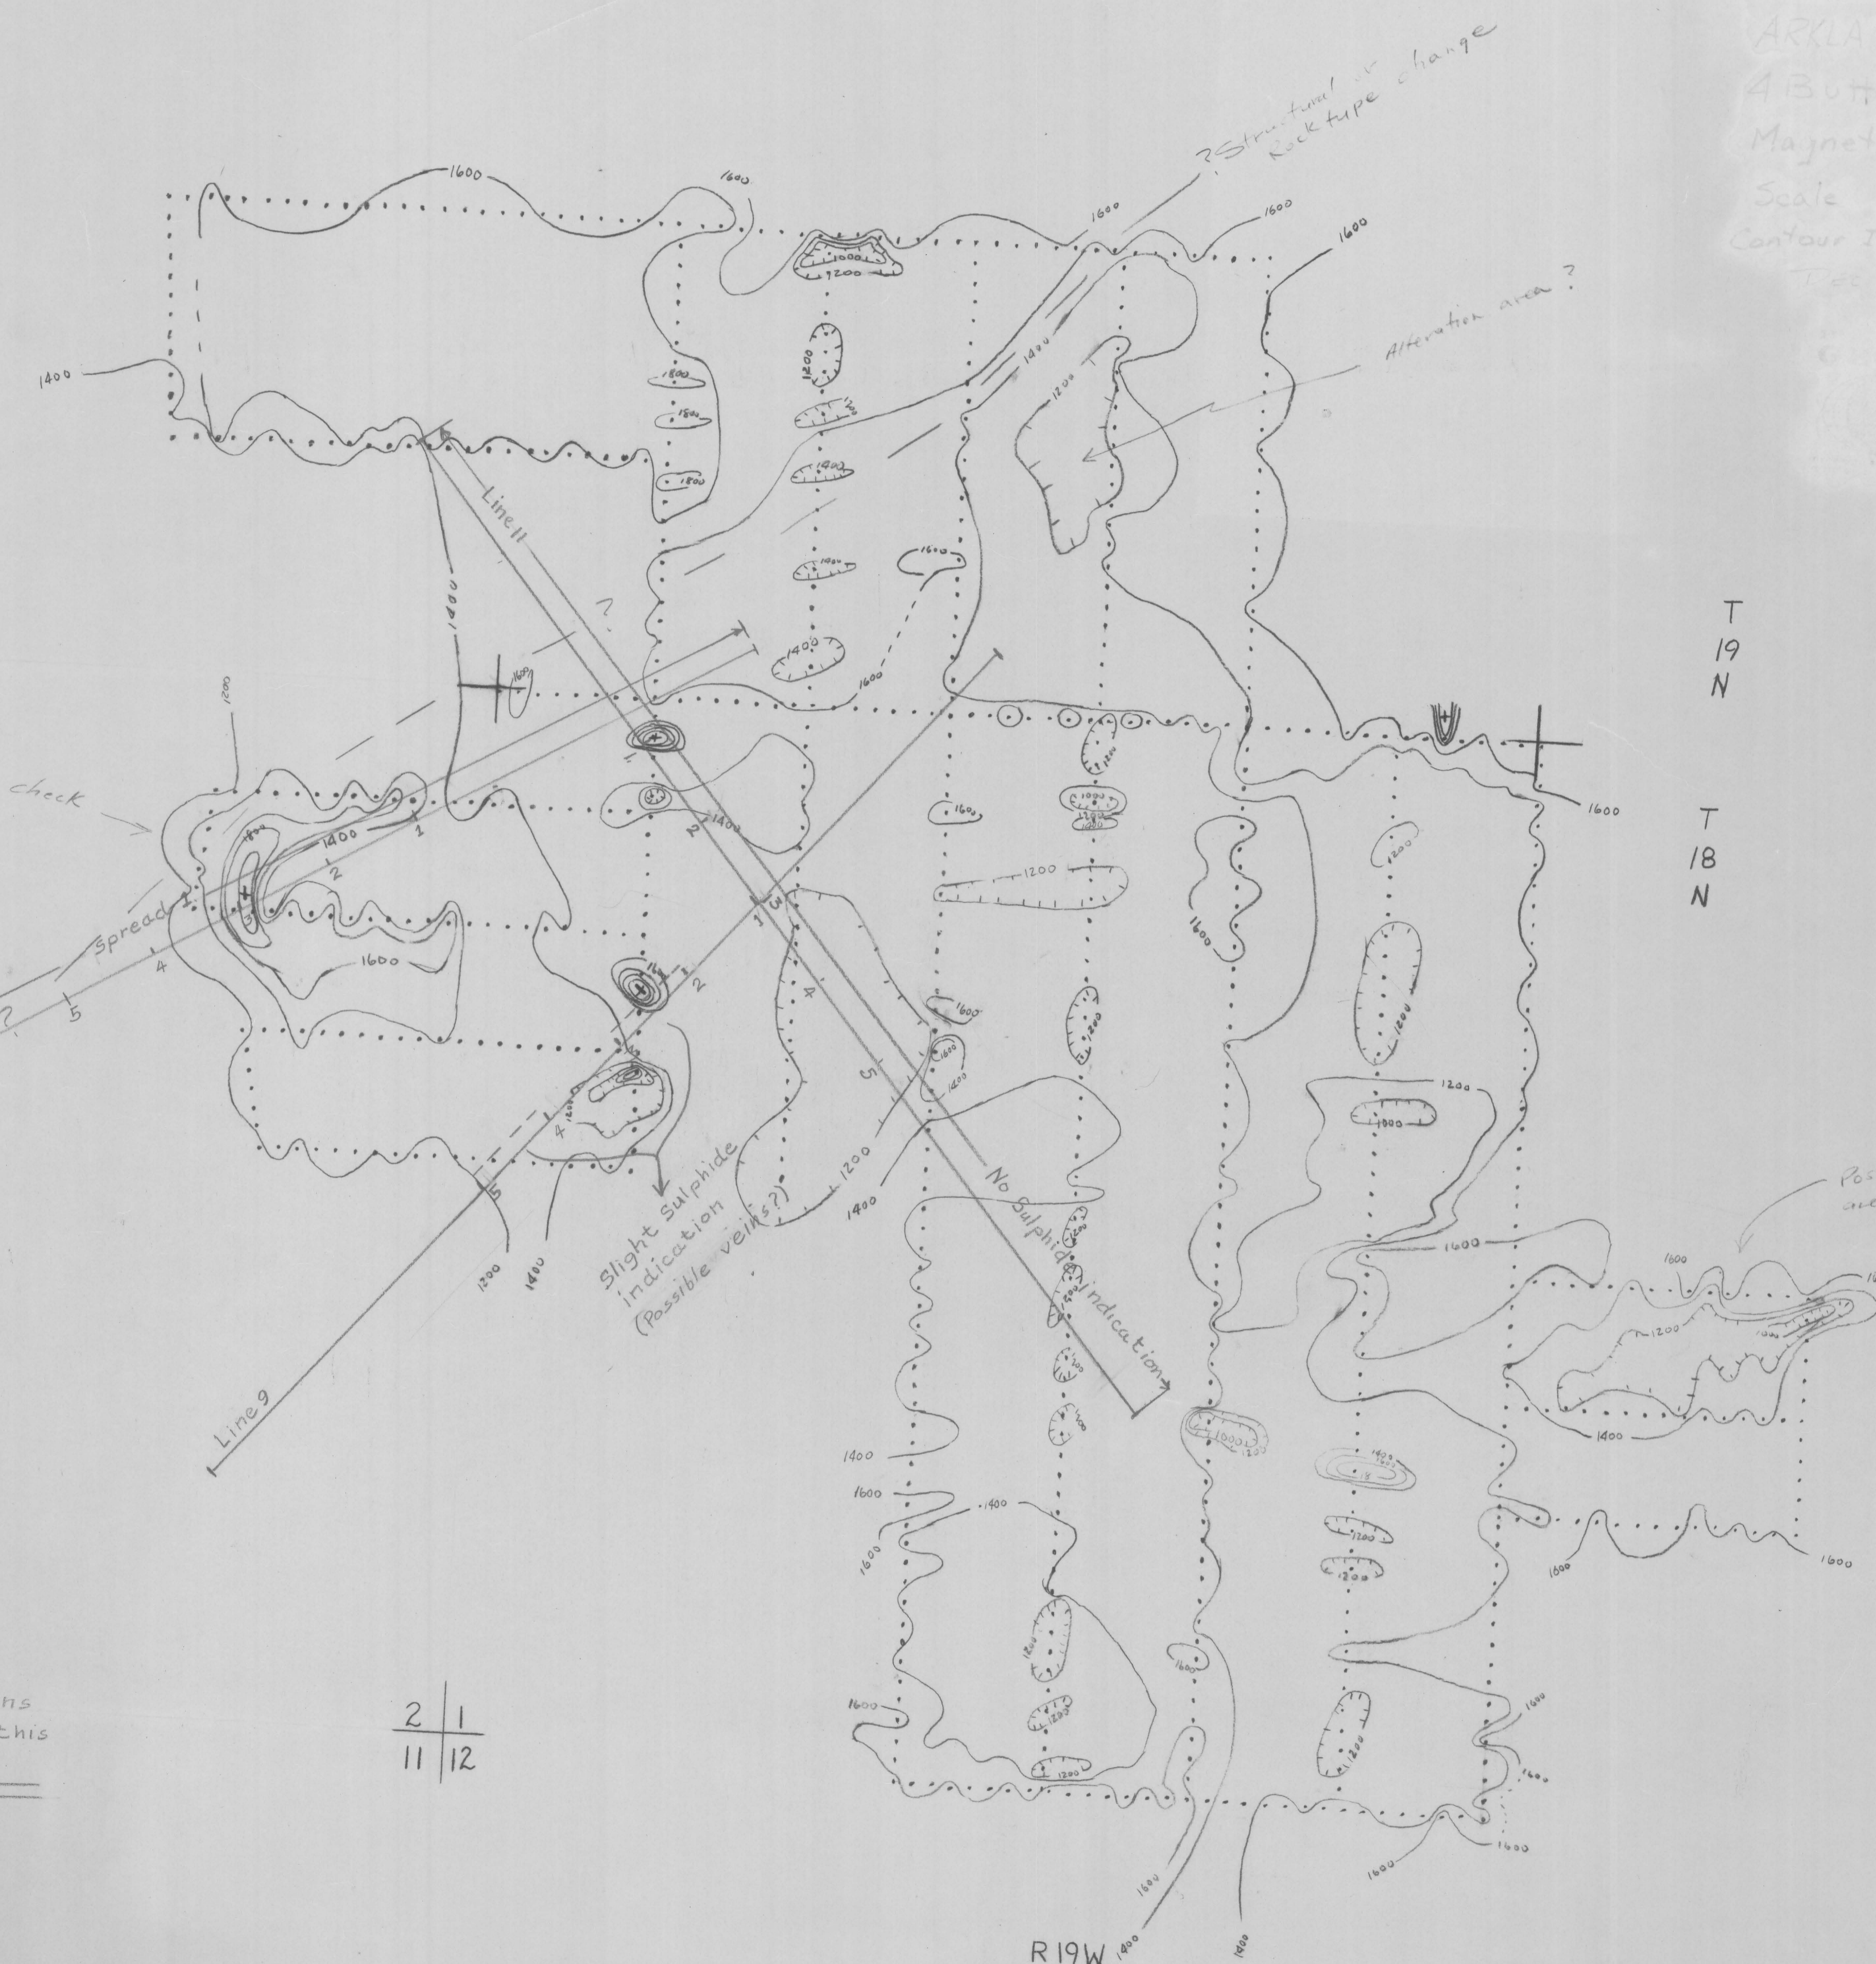

ARKLA GAS CO.
 4 Buttes Area
 Magnetic Contours
 Scale 1"=500'
 Contour Int. 200'

34	35
3	2

T 19 N
 T 18 N

Line 10
 Weak Sulphide indication
 spread 5
 4
 3
 2
 1
 No sulphide indication
 ?

3	2
10	11

No current recommendations
 for further geophysics in this
 area.

2	1
11	12

②
 HEINRICHS GEOEXPLORATION COMPANY
 P.O. Box 5671
 Tucson, Arizona

ARKLA EXPLORATION CO.
 4 Buttes Area
 Magnetic Contours
 Induced Polarization
 Scale 1"=500'
 Contour Int. 200'
 Weak Ending 1/3/65

R 19 W

R 18 W