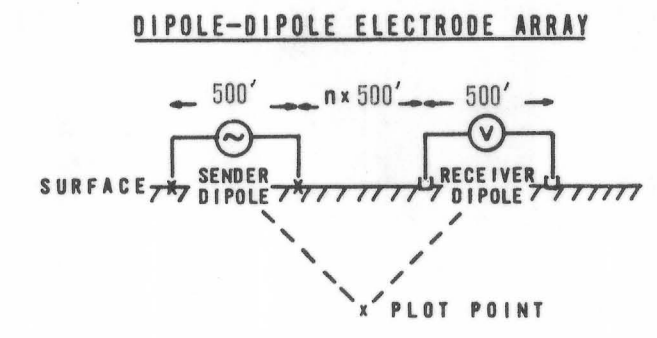

840-73

INDUCED POLARIZATION TRAVERSE SECTIONAL DATA SHEET of ORO BLANCO AREA, ARIZONA for NUCLEAR DYNAMICS, INC.

LINE NO. 1 SHEET 1 SPREAD(S) 1 & 2 BEARING N 10° E

DATE AUGUST 1973

HEINRICHS  GEOEXPLORATION COMPANY