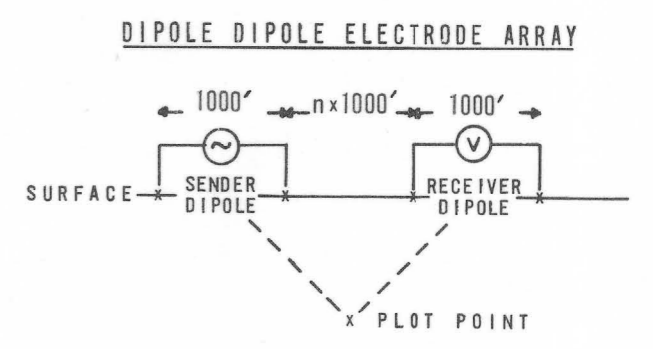

681-72

LINE NO.
7
SPREAD(S)
1

INDUCED POLARIZATION TRAVERSE
SECTIONAL DATA SHEET
for
NORTH AMERICAN MINES, INC.

AREA
NORTHWEST DRAGOON
LOOKING
WEST
DATE
FEB 1972

**HEINRICHS
GEOEXPLORATION COMPANY**

AUSTRALIA (SYDNEY)
39 Hume Street
Crows Nest, NSW
Phone: 439-1793