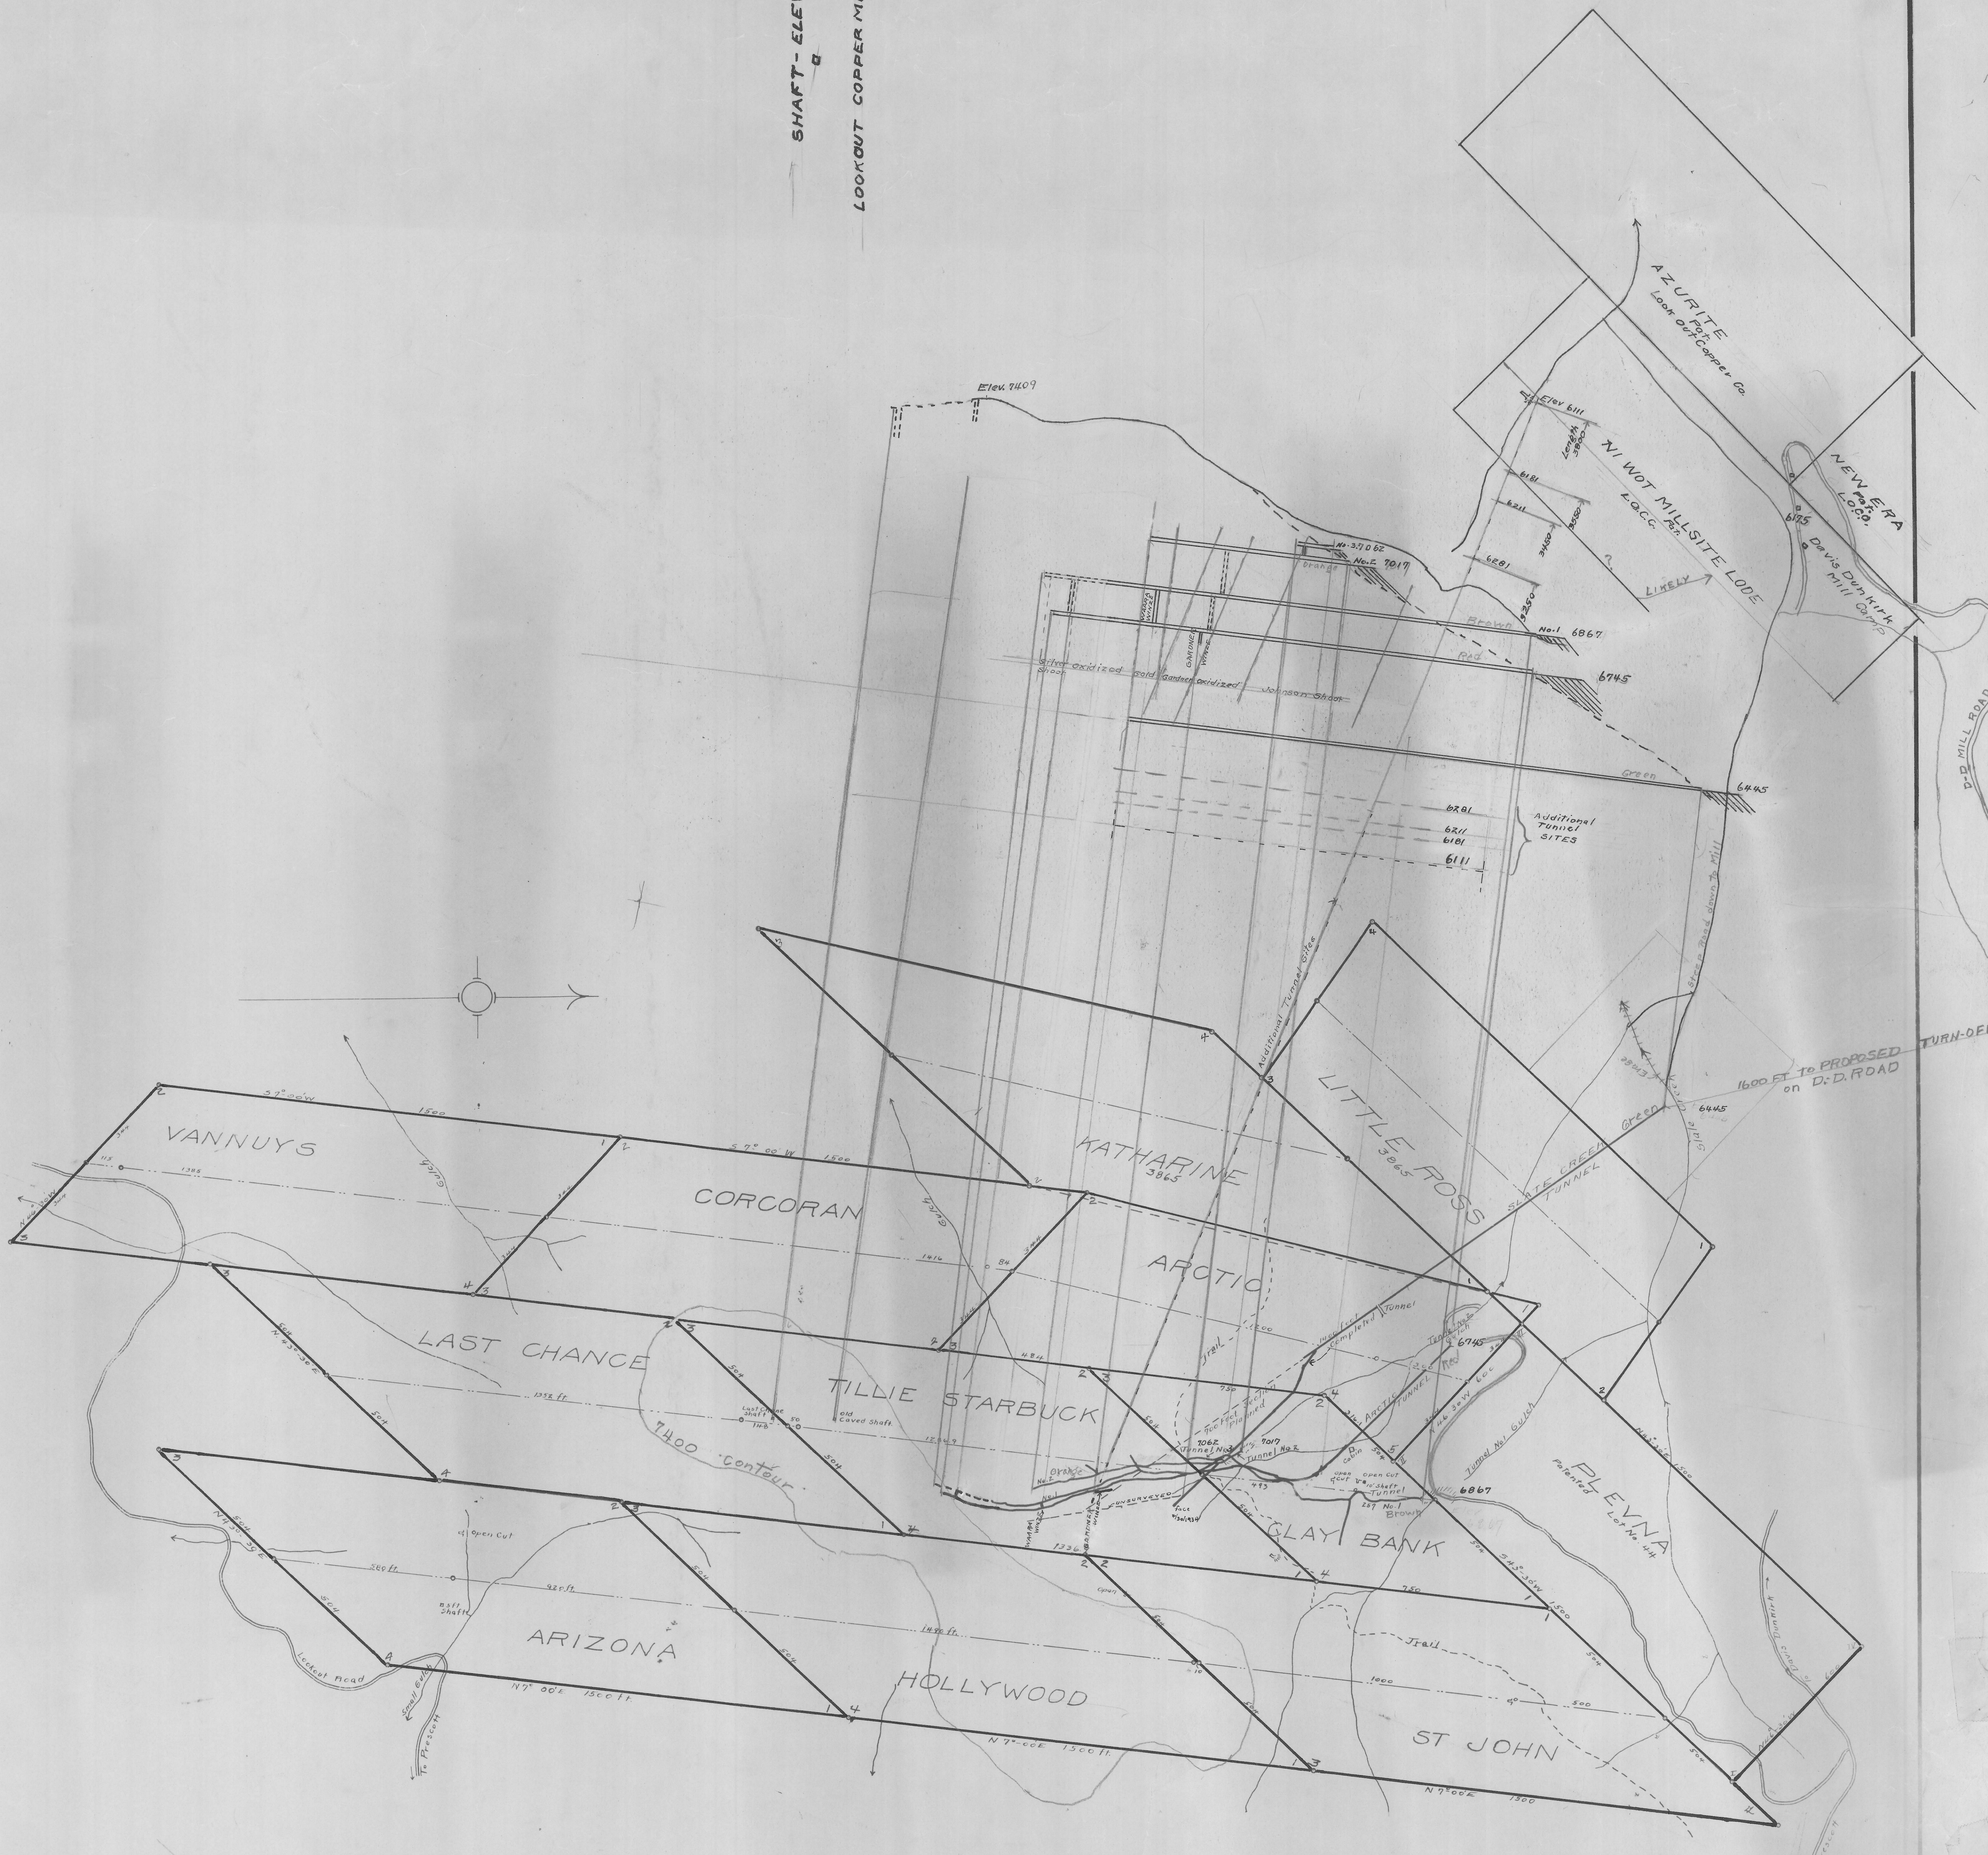

SHAFT - ELEV. 6250

LOOKOUT COPPER MINE

TILLIE STARBUCK GROUP

OF
 TWELVE PATENTED
 MINING CLAIMS
 Hassayampa Mining District, Yavapai County, Ariz.
 Scale 1 in = 200 ft.

J. WILLIAM WAARA
 ENGINEER, PRESCOTT, ARIZONA