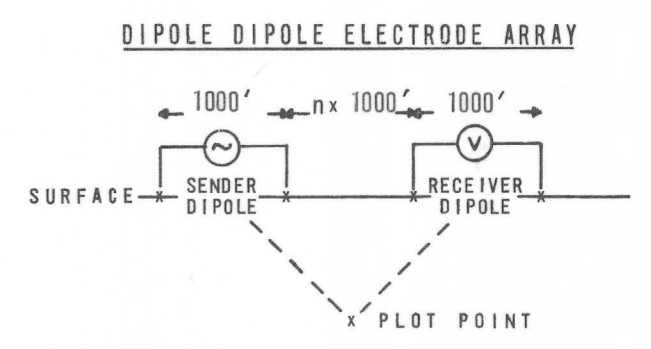

671-71

LINE NO.  
2  
SPREAD(S)  
1

INDUCED POLARIZATION TRAVERSE  
SECTIONAL DATA SHEET  
for  
MR. RUSSELL BADGETT, JR.

AREA  
PAISANO WASH  
LOOKING  
NORTH  
DATE  
NOV 1971

**HEINRICHS  
GEOEXPLORATION COMPANY**