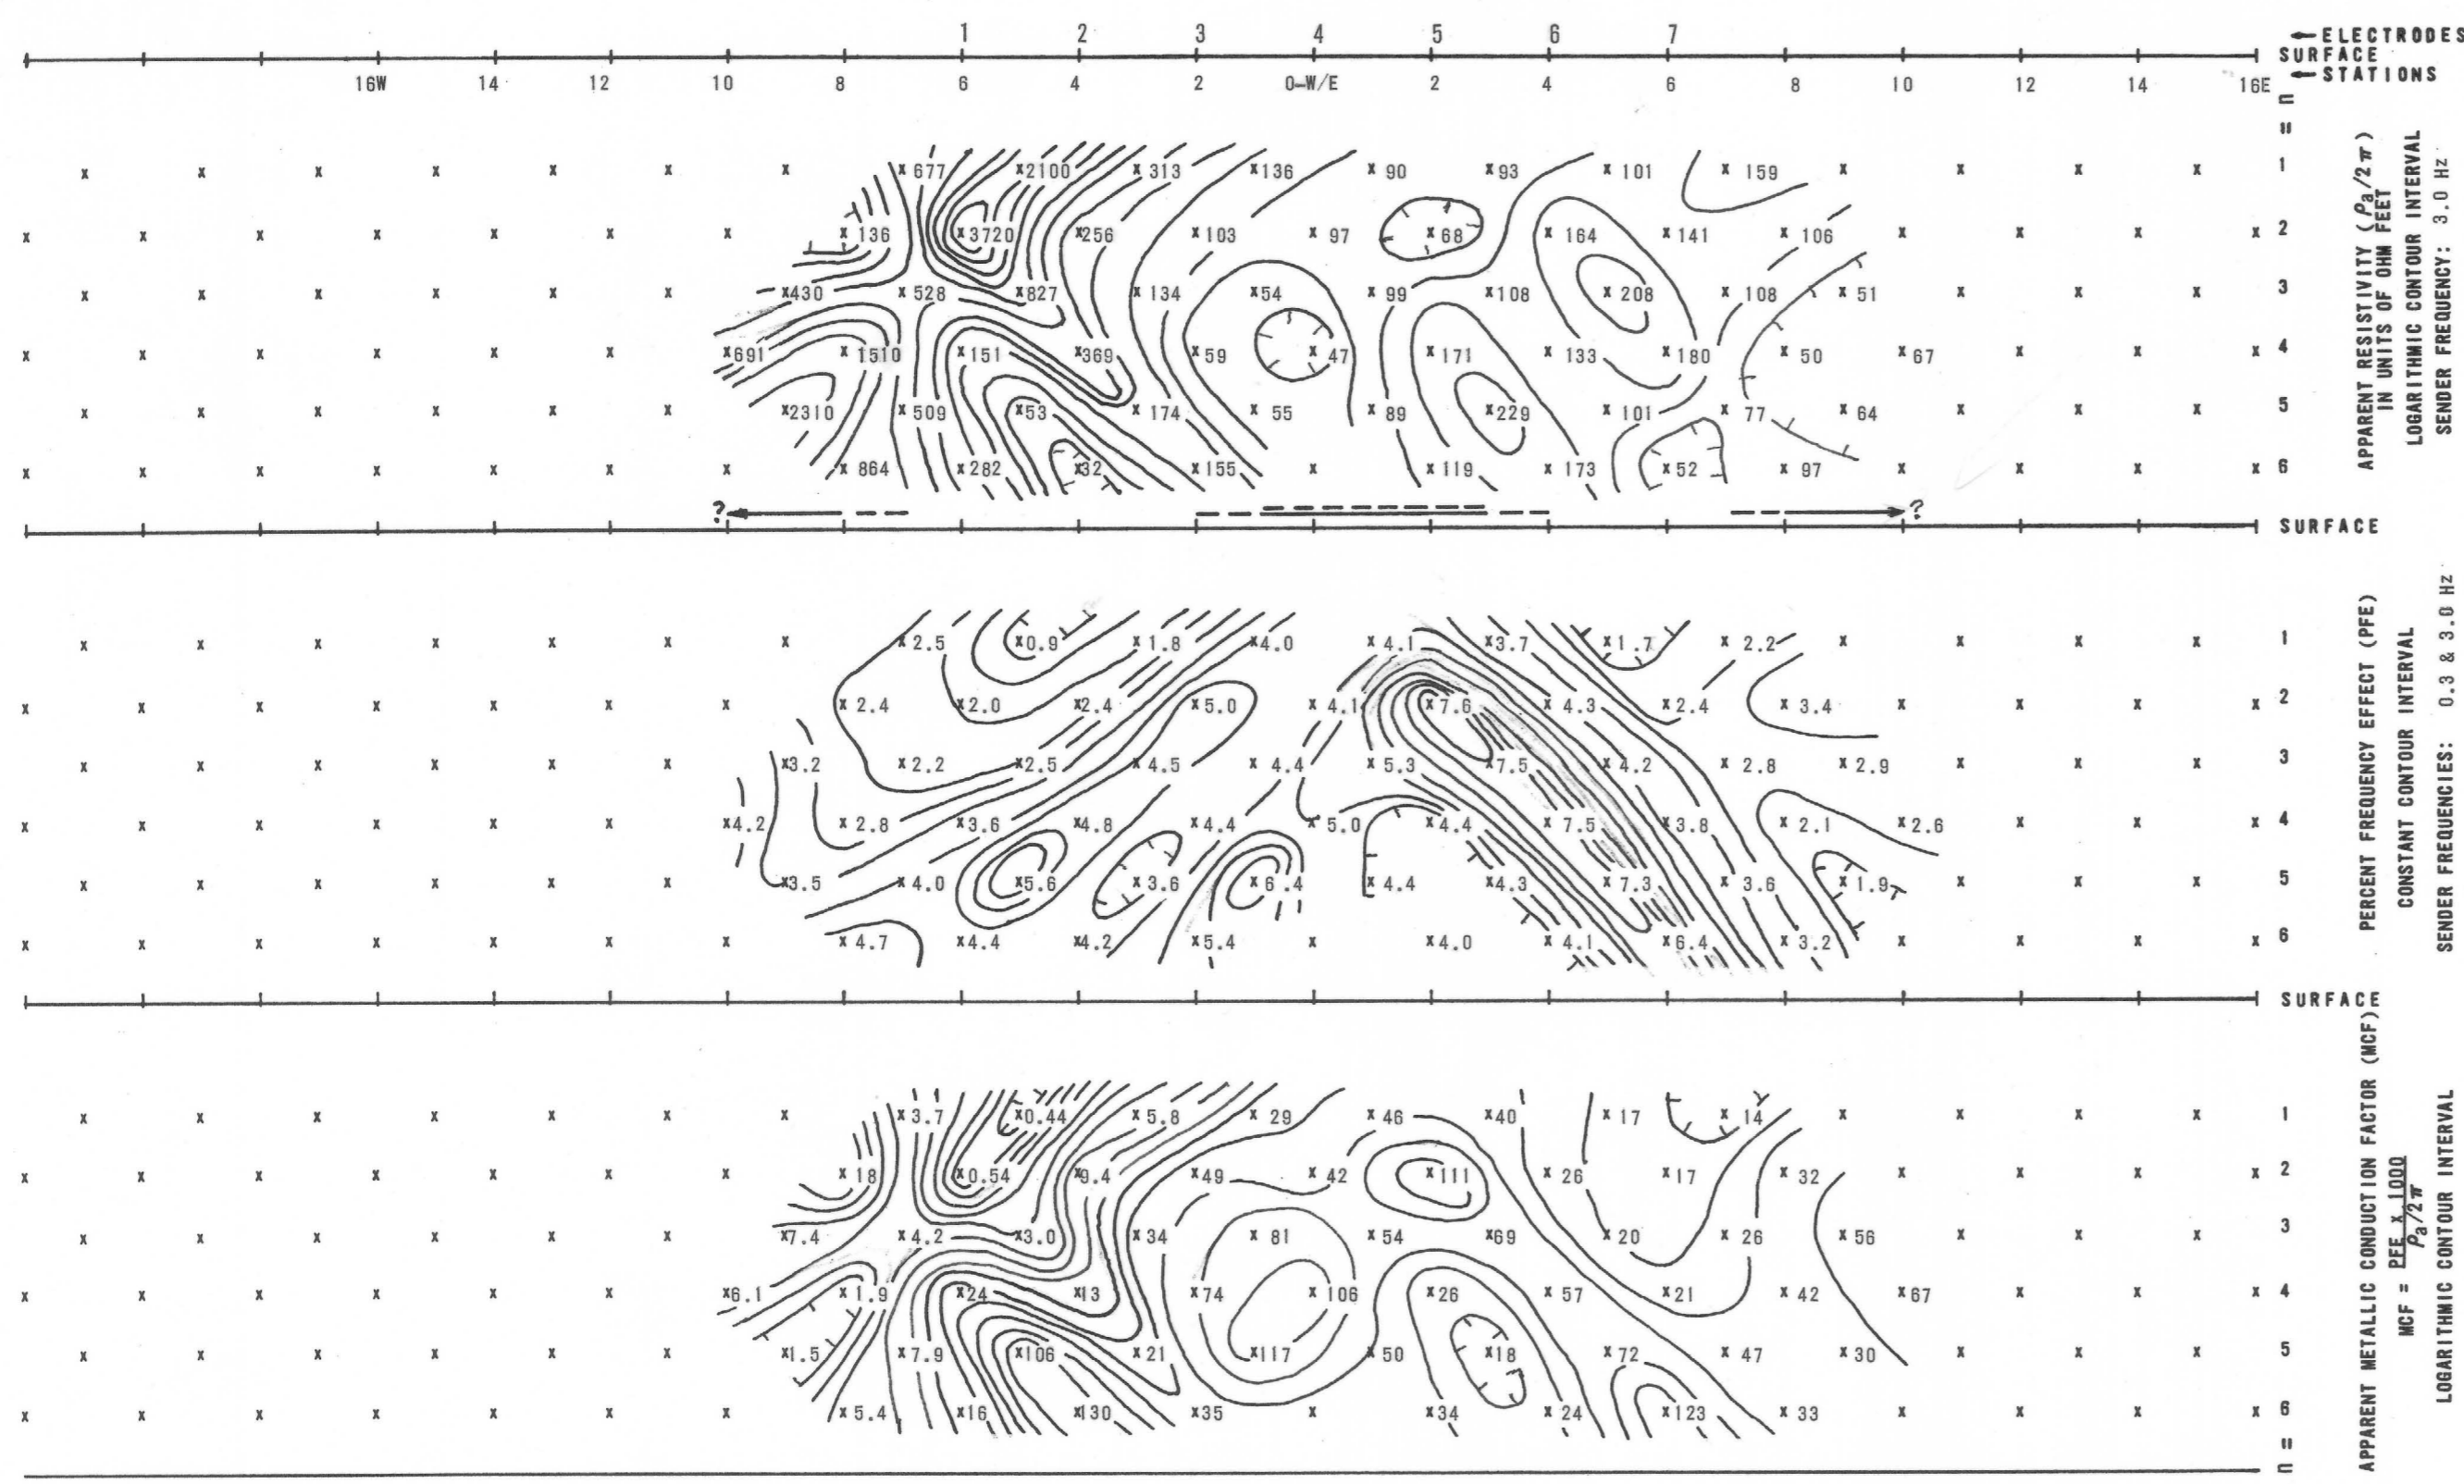

scale

1026-75

INDUCED POLARIZATION TRAVERSE SECTIONAL DATA SHEET of THE BELL AREA YAVAPAI COUNTY, ARIZONA for THE SUPERIOR OIL COMPANY

LINE NO. 24S
SPREAD(S) 1
BEARING E-W

DATE JULY 1975

HEINRICHS  GEOEXPLORATION COMPANY
806 W. GRANT ROAD, POST OFFICE BOX 5964, TUCSON, ARIZ., 85703, PHONE: (602)623-0578

Handwritten notes and scribbles at the bottom left corner.