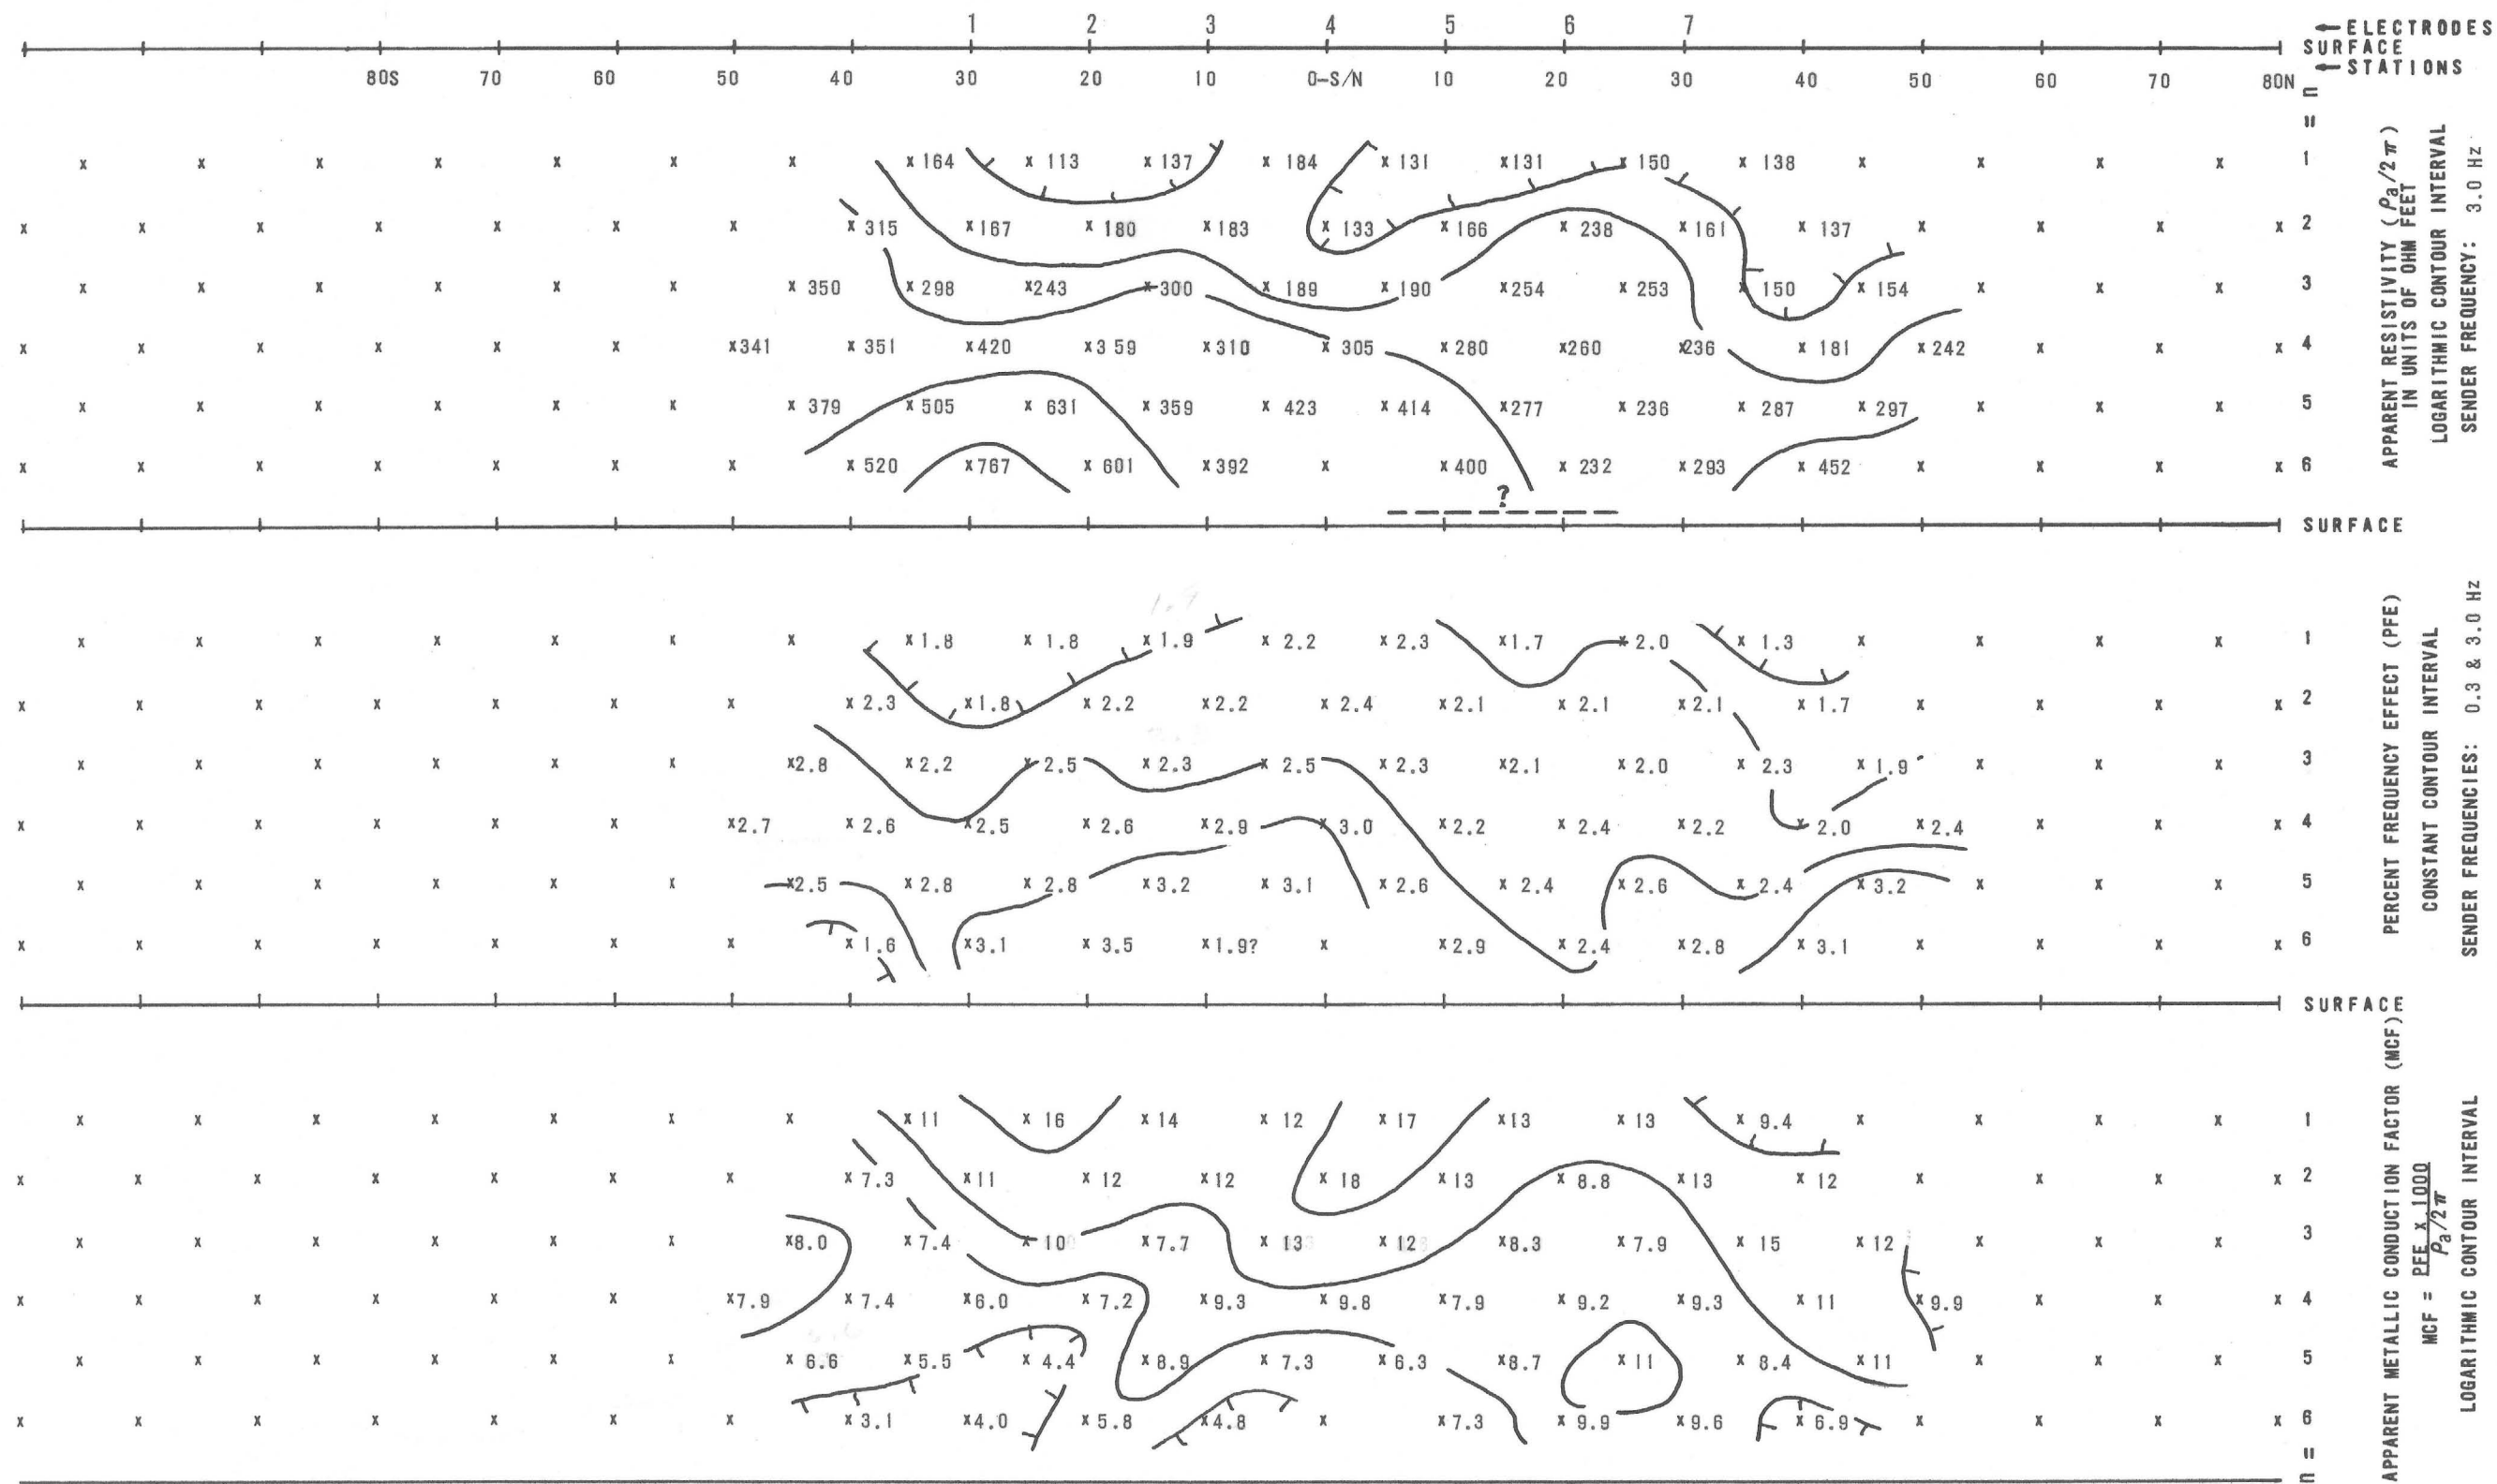

INDUCED POLARIZATION TRAVERSE
SECTIONAL DATA SHEET
of
WHITE TANK MOUNTAINS
for
KALIUM CHEMICALS, LTD.

RELATIVE ANOMALY STRENGTH

DIPOLE-DIPOLE ELECTRODE ARRAY

DATE
SEPTEMBER 1974

HEINRICHS GEOEXPLORATION COMPANY