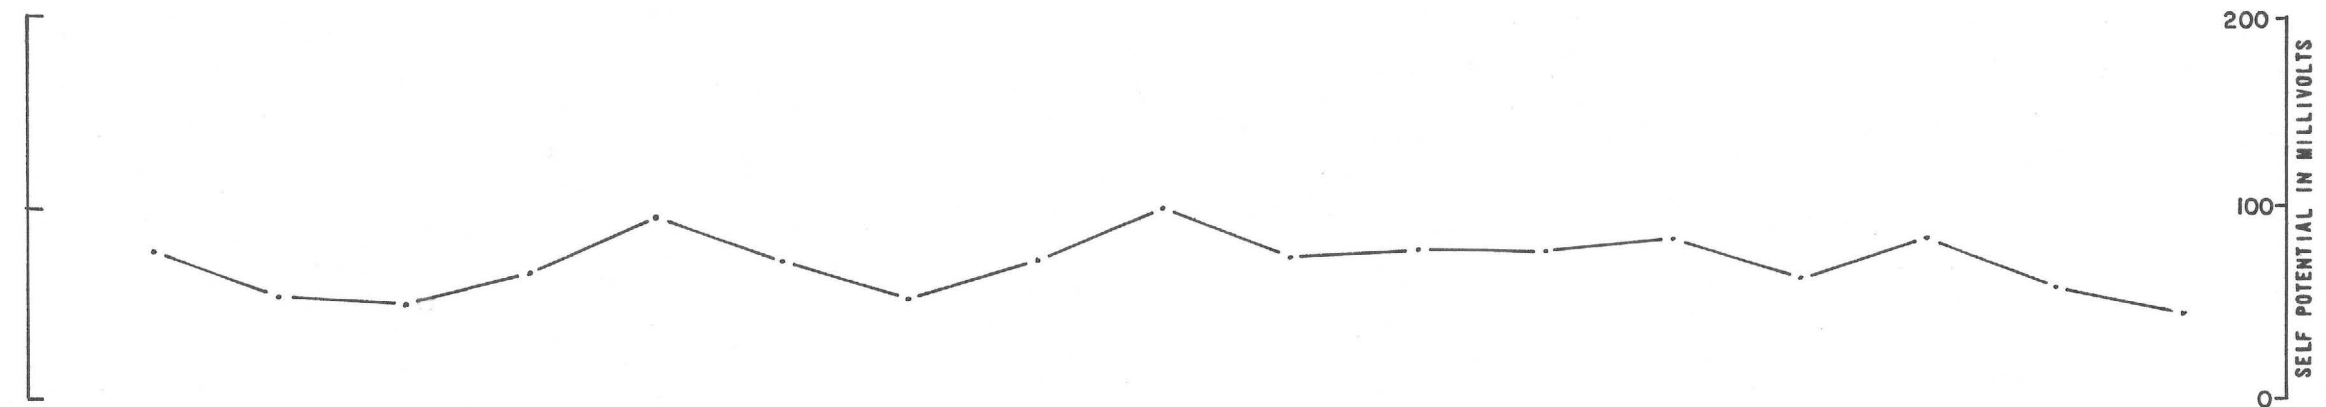

INDUCED POLARIZATION TRAVERSE
SECTIONAL DATA SHEET
of
WHITE TANK MOUNTAINS
for
KALIUM CHEMICALS, LTD.

RELATIVE ANOMALY STRENGTH

DIPOLE-DIPOLE ELECTRODE ARRAY

DATE
SEPTEMBER 1974

HEINRICHS GEOEXPLORATION COMPANY