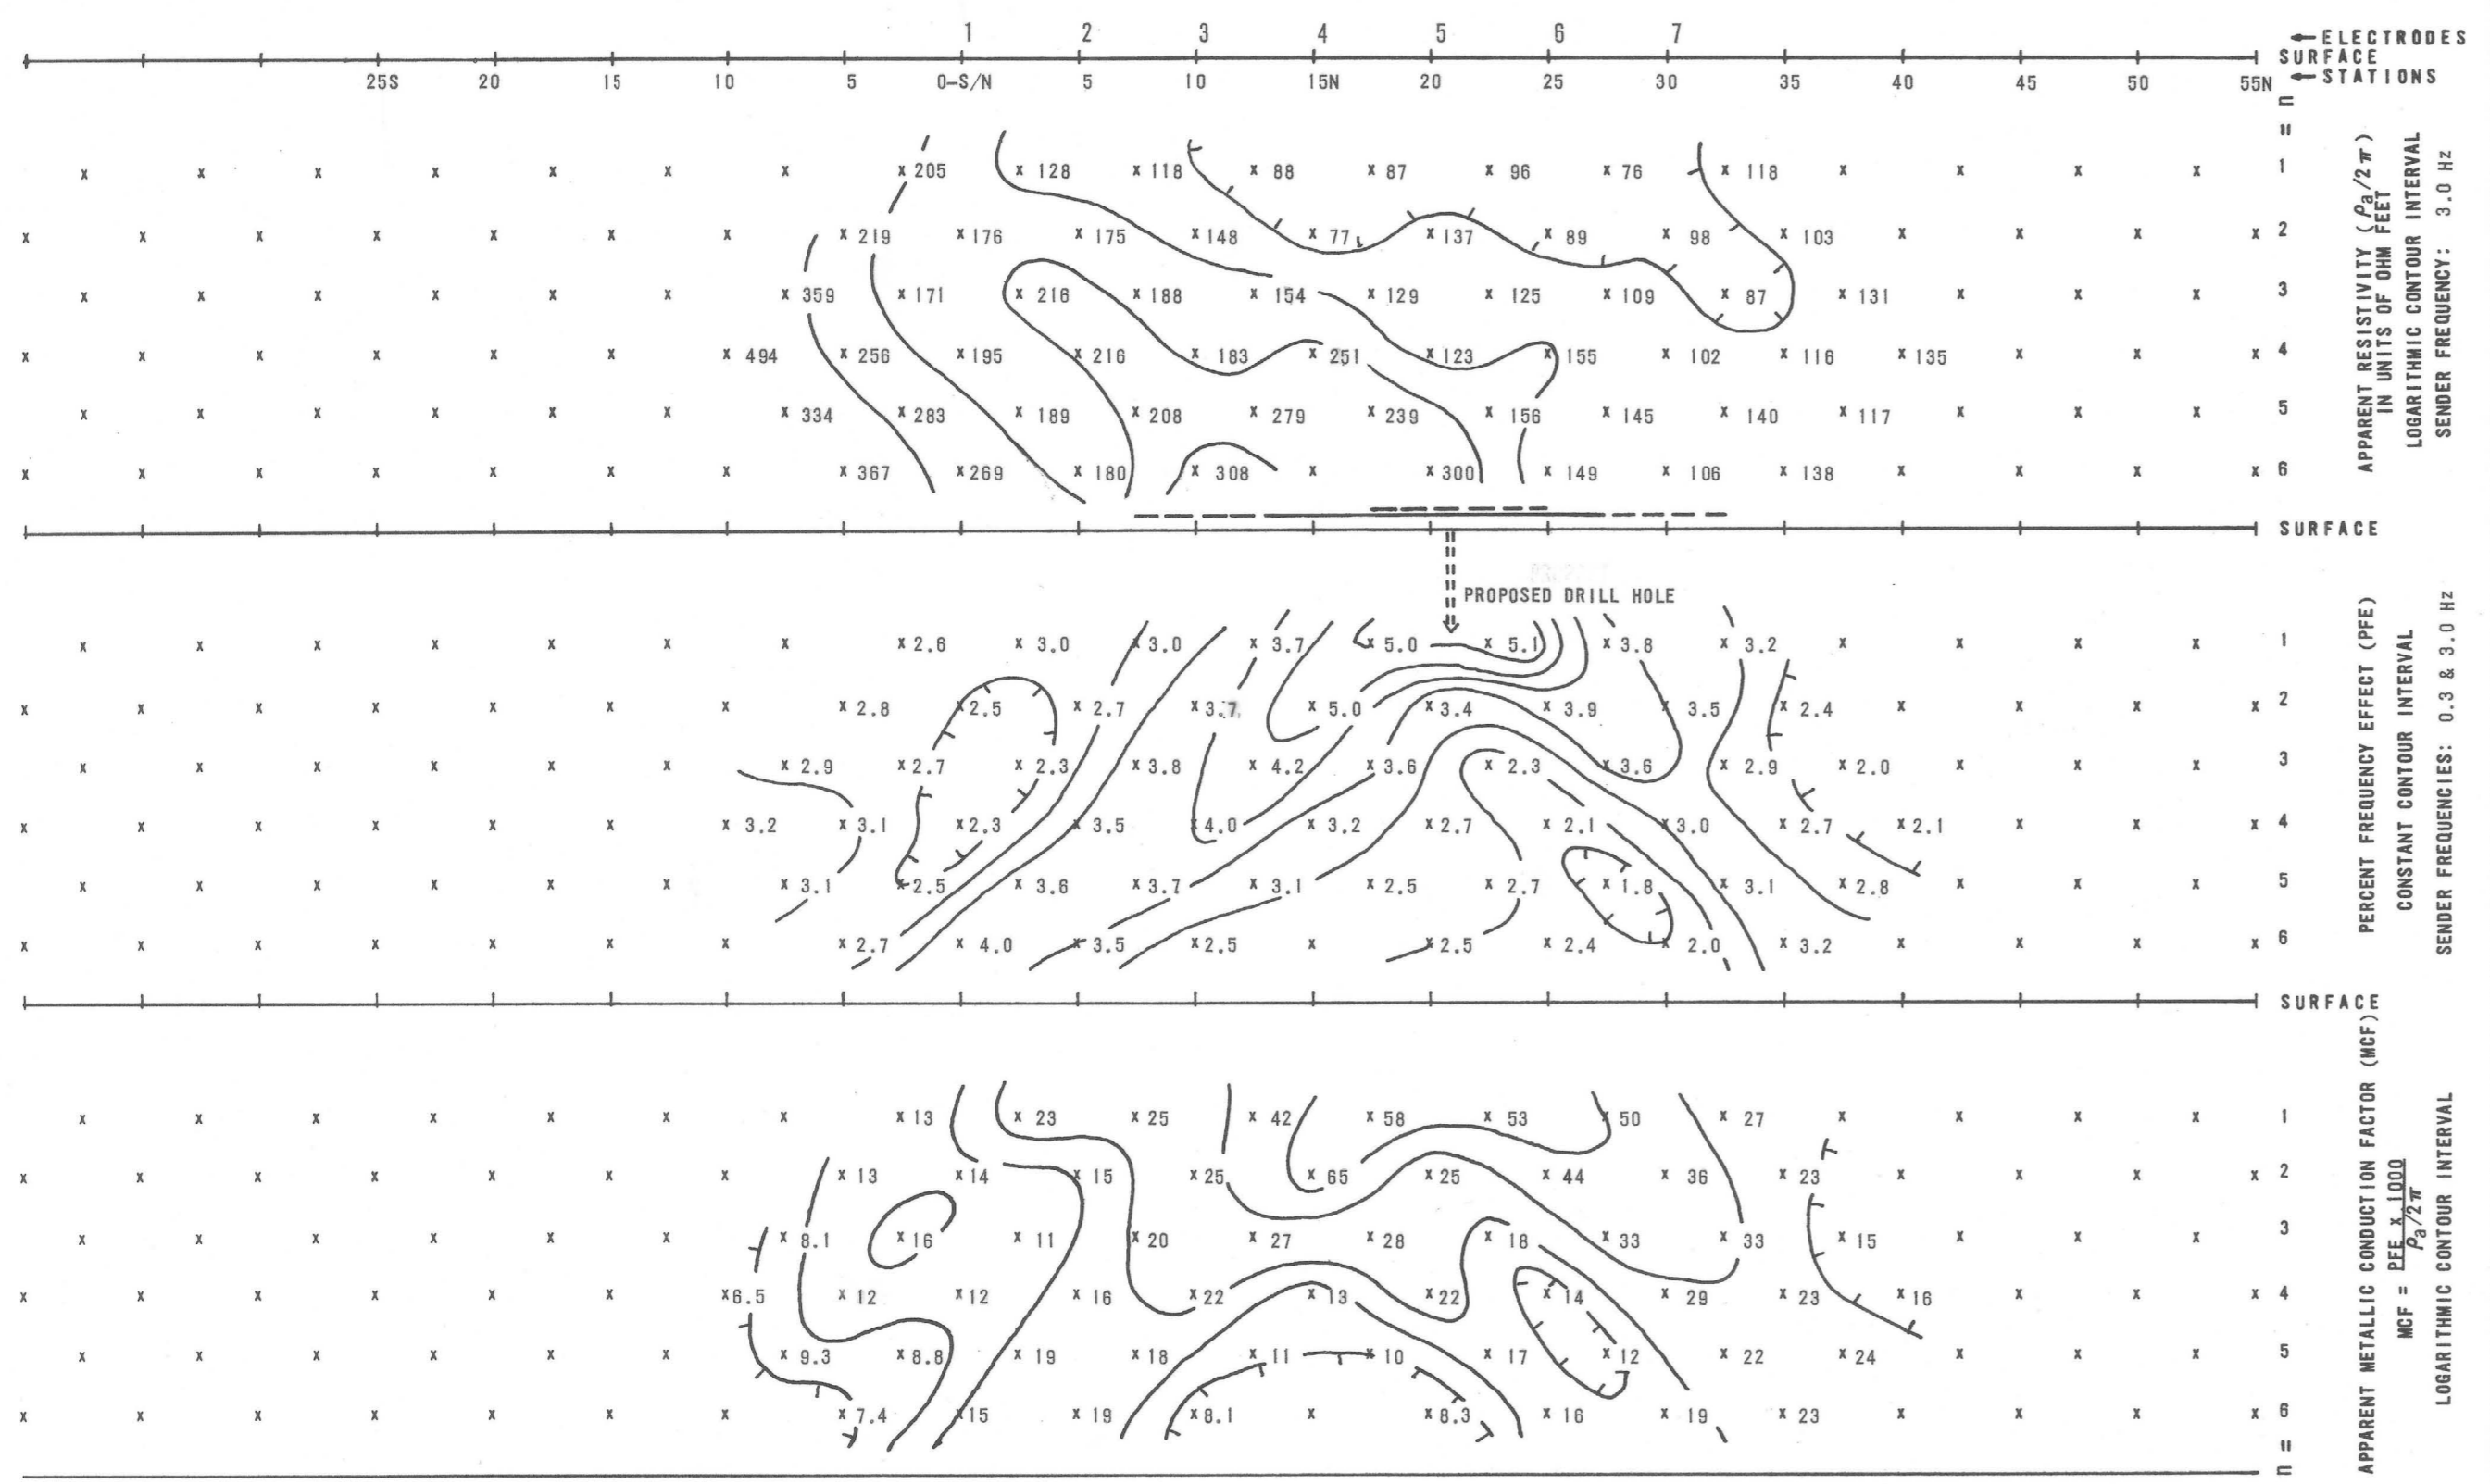

INDUCED POLARIZATION TRAVERSE  
SECTIONAL DATA SHEET  
of  
WHITE TANK MOUNTAINS  
for  
KALIUM CHEMICALS, LTD.

DATE  
SEPTEMBER 1974

HEINRICHS GEOEXPLORATION COMPANY

806 W. GRANT ROAD, POST OFFICE BOX 5964, TUCSON, ARIZ., 85703, PHONE: (602)623-0578

*Handwritten notes at the bottom left of the page.*