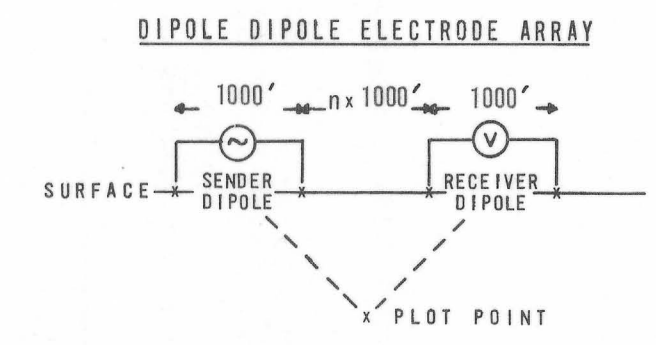

661-71

LINE NO.
2
SPREAD(S)
1 & 2

INDUCED POLARIZATION TRAVERSE
SECTIONAL DATA SHEET
for
KAISER EXPLORATION & MINING COMPANY

AREA
WHITE TANK
LOOKING
NORTH
DATE
OCT 1971

HEINRICHS
GEOEXPLORATION COMPANY

AUSTRALIA U.S.A.
(SYDNEY) Post Office Box 5964
39 Hume Street Tucson, Arizona 85703
Crows Nest, NSW Phone: (602) 623-0578
Phone: 439-1793 Cable: GEDEX, Tucson